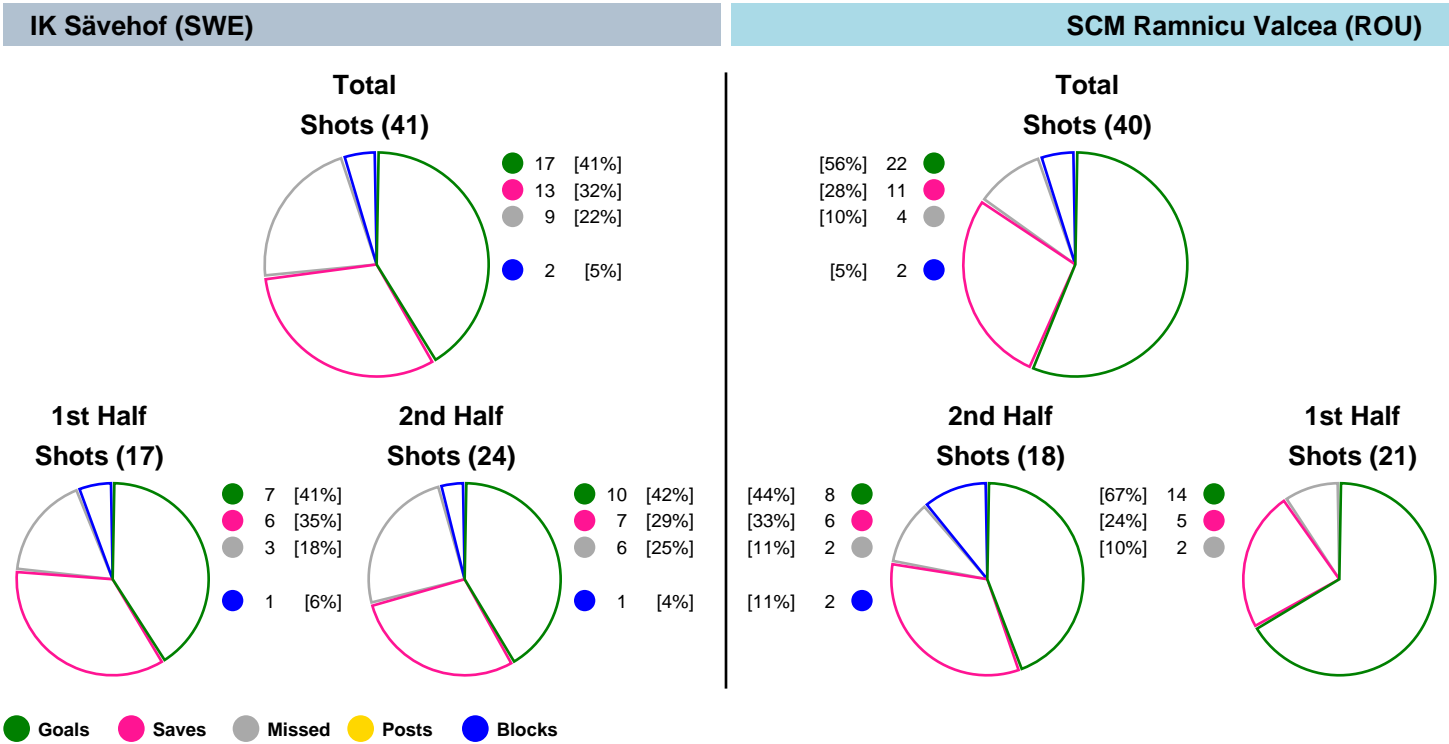

SWE

**IK Sävehof vs SCM Ramnicu Valcea**  
**17 - 23**  
**(7 - 14)**

Match ended: 60:00

ROU

20 W593 R4 Referees: Karim Gasmi (FRA), Raouf Gasmi (FRA)  
036

Throw-off: 02.02.2020, 17:00  
Partille Arena, Partille / SWE

**Match Statistics Overview**

IK Sävehof (SWE)			SCM Ramnicu Valcea (ROU)			
Total	1st half	2nd half		2nd half	1st half	Total
<b>17</b>	7	10	Goals	8	14	<b>23</b>
<b>41</b>	17	24	Shots	18	21	<b>40</b>
<b>41%</b>	41%	42%	Shot Percentage	44%	67%	<b>58%</b>
<b>0</b>	0	0	Turnovers	0	0	<b>0</b>
<b>0</b>	0	0	Rule Technical Fouls	0	0	<b>0</b>
<b>41%</b>	41%	42%	Attack Percentage	44%	67%	<b>55%</b>
<b>32</b>	14	18	Shots on Goal	16	19	<b>36</b>
<b>78%</b>	82%	75%	On Target Percentage	89%	90%	<b>90%</b>
<b>11</b>	5	6	Saves	7	6	<b>13</b>
<b>33%</b>	26%	43%	GK Save Percentage	41%	46%	<b>43%</b>
<b>1</b>	1	0	7m Goals	0	0	<b>0</b>
<b>3</b>	2	1	7m Shots	0	0	<b>0</b>
<b>33%</b>	50%	0%	7m Percentage	0%	0%	<b>0%</b>
<b>0</b>	0	0	Fast Break Goals	0	0	<b>0</b>
<b>3</b>	1	2	Powerplay goals	0	4	<b>4</b>
<b>1</b>	1	0	Shorthanded goals	0	1	<b>1</b>
<b>3</b>	2	3	Most goals in succession	3	4	<b>5</b>
<b>2</b>	2	0	Yellow Cards	0	1	<b>1</b>
<b>2</b>	2	0	2 min Suspension	2	1	<b>3</b>
<b>0</b>	0	0	Red Cards	0	0	<b>0</b>
<b>3</b>	1	2	Team Timeouts	1	1	<b>2</b>

## Player Statistics: IK Sävehof (SWE)

Goalkeeper	Total				All Saves/Shots					
No. Name	Saves	Shots	%	GC	7M	6M	9M	Wing	BT	FB
1 BÖRJESSON Sofie	11	33	33	22		21% (3/14)	50% (7/14)	33% (1/3)		
<b>TOTALS</b>	<b>11</b>	<b>33</b>	<b>33</b>	<b>22</b>		<b>21% (3/14)</b>	<b>50% (7/14)</b>	<b>33% (1/3)</b>		