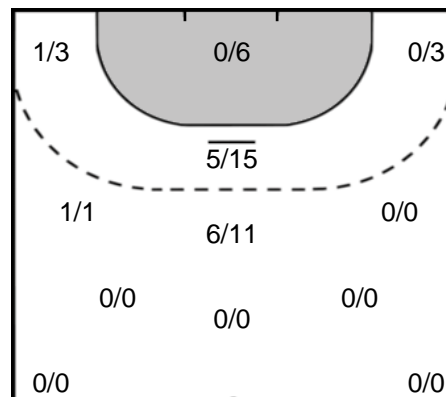

Buducnost (MNE)