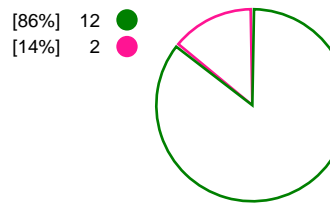

1st Half Shots (17)

● Goals ● Saves ● Missed ● Posts ● Blocks

Player Statistics: Györi Audi ETO KC (HUN)

Goalkeeper	Total				All Saves/Shots					
No. Name	Saves	Shots	%	GC	7M	6M	9M	Wing	BT	FB
12 LEYNAUD Amandine (FRA)	5	24	21	19	0% (0/6)	25% (2/8)	60% (3/5)	0% (0/5)		
73 KISS Éva	1	6	17	5	50% (1/2)	0% (0/1)	0% (0/3)			
TOTALS	6	30	20	24	12% (1/8)	22% (2/9)	37% (3/8)	0% (0/5)		