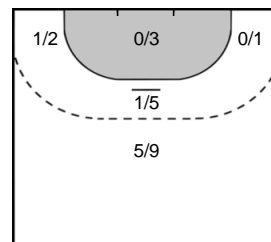

73 KISS
Éva

Saves: 1
Shots: 6
16 %

1 RAJCIC
Marina

Saves: 6
Shots: 19
31 %

Legend

- %** Efficiency
- Ass.** Assists
- Pos.** Position
- GC.** Goals conceded
- 7M** 7-metre Shots
- W** Wing Shots (Right, Left)
- BT** Breakthrough (Right, Center, Left)
- FB** Fast Break
- 6M** 6-metre Shots
- 9M** 9-metre Shots (Right, Center, Left)
- FT** Free Throw
- ST** Steals
- BL** Blocks
- YC** Yellow Cards
- RC** Red Cards
- BC** Blue Cards
- 2m** 2 Minute Suspensions
- UP** Unassigned Position