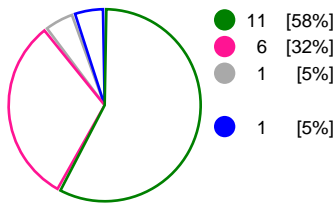

Match Statistics Shots

Györi Audi ETO KC (HUN)

Buducnost (MNE)

Total Shots (45)

1st Half Shots (26)

2nd Half Shots (19)

Total Shots (31)

2nd Half Shots (14)