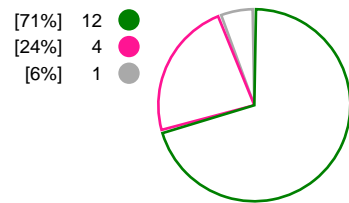

1st Half Shots (17)

● Goals ● Saves ● Missed ● Posts ● Blocks

Player Statistics: Györi Audi ETO KC (HUN)

Goalkeeper	Total				All Saves/Shots					
No. Name	Saves	Shots	%	GC	7M	6M	9M	Wing	BT	FB
12 LEYNAUD Amandine (FRA)	5	24	21	19	0% (0/6)	25% (2/8)	60% (3/5)	0% (0/5)		
73 KISS Éva	1	6	17	5	50% (1/2)	0% (0/1)	0% (0/3)			
TOTALS	6	30	20	24	12% (1/8)	22% (2/9)	37% (3/8)	0% (0/5)		