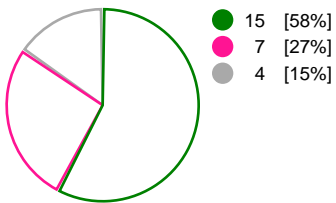

Match Statistics Shots

Györi Audi ETO KC (HUN)

Buducnost (MNE)

Total Shots (45)

1st Half Shots (26)

2nd Half Shots (19)

Total Shots (31)

2nd Half Shots (14)