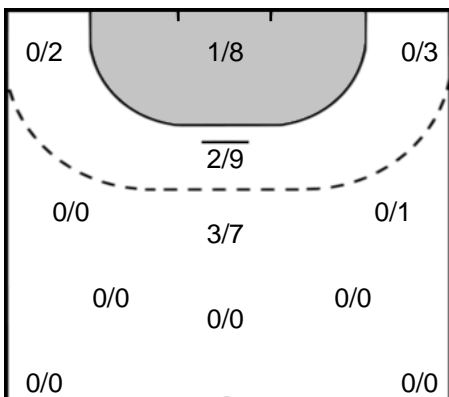

Goalkeeper Statistics

Györi Audi ETO KC (HUN)