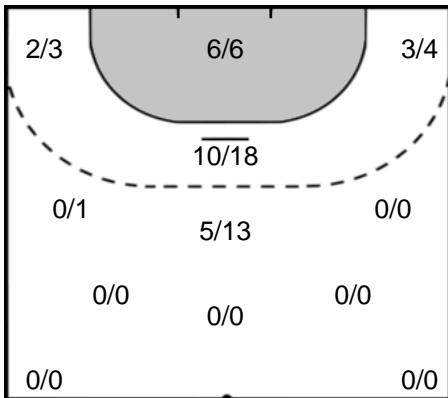

Team Statistics Attack

Györi Audi ETO KC (HUN)

Buducnost (MNE)