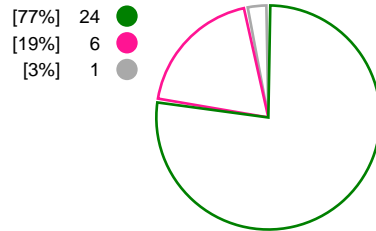

Match Statistics Shots

Györi Audi ETO KC (HUN)

Buducnost (MNE)

Total Shots (45)

1st Half Shots (26)

2nd Half Shots (19)

Total Shots (31)

2nd Half Shots (14)