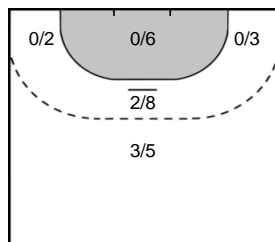

12 LEYNAUD
Amandine

Saves: 5
Shots: 24
20 %