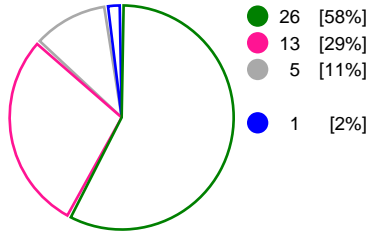

Match Statistics Shots

Györi Audi ETO KC (HUN)

Buducnost (MNE)

Total Shots (45)