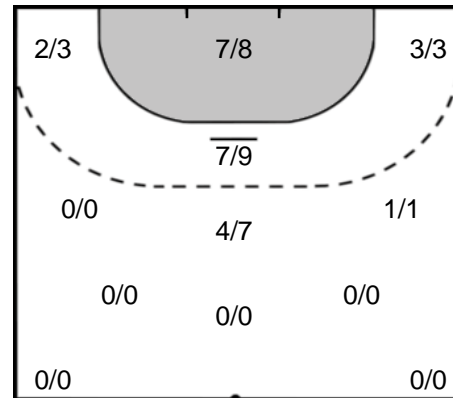

Team Statistics Attack

Györi Audi ETO KC (HUN)

Buducnost (MNE)