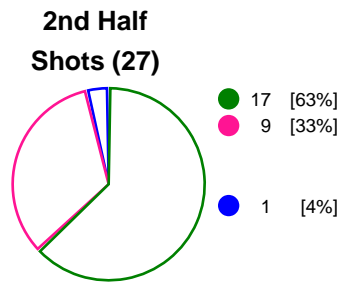

Throw-off: 25.01.2020, 15:00
"Traian" Sport Hall, Ramnicu Valcea / ROU

Match Statistics Overview

SCM Ramnicu Valcea (ROU)			RK Krim Mercator (SLO)			
Total	1st half	2nd half	2nd half	1st half	Total	
31	14	17	Goals	8	8	16
50	23	27	Shots	21	17	38
62%	61%	63%	Shot Percentage	38%	47%	42%
0	0	0	Turnovers	0	0	0
0	0	0	Rule Technical Fouls	0	0	0
62%	61%	63%	Attack Percentage	38%	47%	42%
46	19	27	Shots on Goal	15	14	29
92%	83%	100%	On Target Percentage	71%	82%	76%
12	5	7	Saves	9	5	14
43%	38%	47%	GK Save Percentage	35%	26%	31%
3	1	2	7m Goals	0	0	0
5	3	2	7m Shots	0	1	1
60%	33%	100%	7m Percentage	0%	0%	0%
0	0	0	Fast Break Goals	0	0	0
4	2	2	Powerplay goals	1	1	2
2	1	1	Shorthanded goals	1	0	1
5	5	4	Most goals in succession	1	2	2
2	2	0	Yellow Cards	0	2	2
3	1	2	2 min Suspension	1	1	2
0	0	0	Red Cards	0	0	0
1	1	0	Team Timeouts	2	1	3

Match Statistics Shots

SCM Ramnicu Valcea (ROU)

RK Krim Mercator (SLO)

● Goals ● Saves ● Missed ● Posts ● Blocks

Player Statistics: SCM Ramnicu Valcea (ROU)

Goalkeeper	Total				All Saves/Shots					
No. Name	Saves	Shots	%	GC	7M	6M	9M	Wing	BT	FB
12 CIUCA Diana Cristiana	4	4	100	0		100% (1/1)	100% (3/3)			
43 BATINOVIC Marta (MNE)	8	24	33	16	100% (1/1)	33% (5/15)	0% (0/6)	100% (2/2)		
TOTALS	12	28	43	16	100% (1/1)	37% (6/16)	33% (3/9)	100% (2/2)		