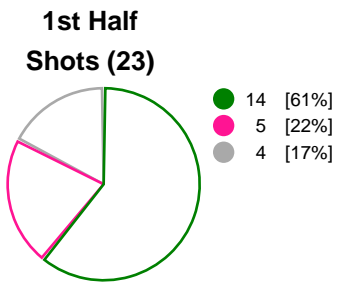

Throw-off: 25.01.2020, 15:00
"Traian" Sport Hall, Ramnicu Valcea / ROU

Match Statistics Overview

SCM Ramnicu Valcea (ROU)			RK Krim Mercator (SLO)			
Total	1st half	2nd half	2nd half	1st half	Total	
31	14	17	Goals	8	8	16
50	23	27	Shots	21	17	38
62%	61%	63%	Shot Percentage	38%	47%	42%
0	0	0	Turnovers	0	0	0
0	0	0	Rule Technical Fouls	0	0	0
62%	61%	63%	Attack Percentage	38%	47%	42%
46	19	27	Shots on Goal	15	14	29
92%	83%	100%	On Target Percentage	71%	82%	76%
12	5	7	Saves	9	5	14
43%	38%	47%	GK Save Percentage	35%	26%	31%
3	1	2	7m Goals	0	0	0
5	3	2	7m Shots	0	1	1
60%	33%	100%	7m Percentage	0%	0%	0%
0	0	0	Fast Break Goals	0	0	0
4	2	2	Powerplay goals	1	1	2
2	1	1	Shorthanded goals	1	0	1
5	5	4	Most goals in succession	1	2	2
2	2	0	Yellow Cards	0	2	2
3	1	2	2 min Suspension	1	1	2
0	0	0	Red Cards	0	0	0
1	1	0	Team Timeouts	2	1	3

Match Statistics Shots

SCM Ramnicu Valcea (ROU)

RK Krim Mercator (SLO)

● Goals ● Saves ● Missed ● Posts ● Blocks

Player Statistics: SCM Ramnicu Valcea (ROU)

Goalkeeper	Total				All Saves/Shots					
No. Name	Saves	Shots	%	GC	7M	6M	9M	Wing	BT	FB
12 CIUCA Diana Cristiana	4	4	100	0		100% (1/1)	100% (3/3)			
43 BATINOVIC Marta (MNE)	8	24	33	16	100% (1/1)	33% (5/15)	0% (0/6)	100% (2/2)		
TOTALS	12	28	43	16	100% (1/1)	37% (6/16)	33% (3/9)	100% (2/2)		