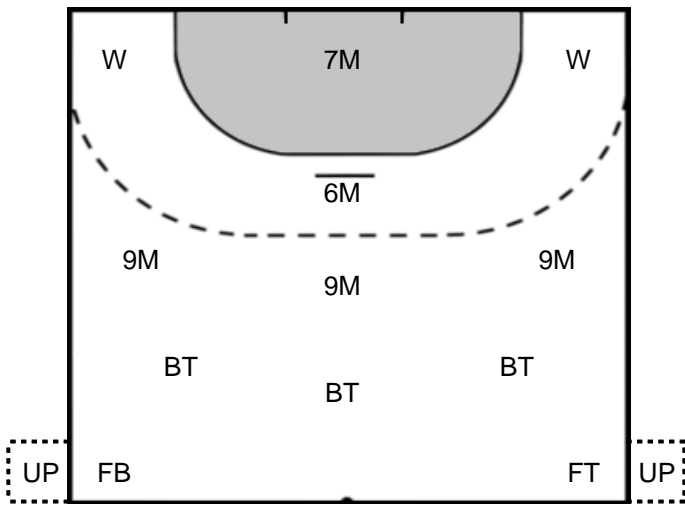

VOJNOVIC Maja 16

Saves: 9
Shots: 24
37 %

12 CIUCA Diana Cristiana

Saves: 4
Shots: 4
100 %

MAMIC Antonija 21

Saves: 5
Shots: 21
23 %

Legend

- %** Efficiency
- Ass.** Assists
- Pos.** Position
- GC.** Goals conceded
- 7M** 7-metre Shots
- W** Wing Shots (Right, Left)
- BT** Breakthrough (Right, Center, Left)
- FB** Fast Break
- 6M** 6-metre Shots
- 9M** 9-metre Shots (Right, Center, Left)
- FT** Free Throw
- ST** Steals
- BL** Blocks
- YC** Yellow Cards
- RC** Red Cards
- BC** Blue Cards
- 2m** 2 Minute Suspensions
- UP** Unassigned Position