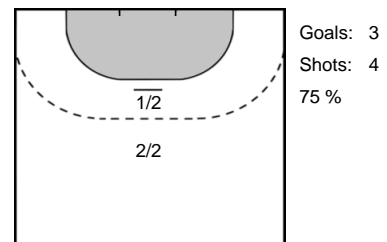

18 ZULIC Nina