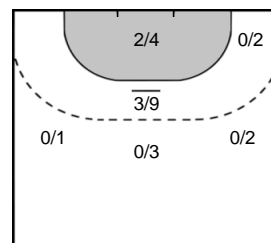

VOJNOVIC Maja 16

Saves: 9
Shots: 24
37 %

12 CIUCA Diana Cristiana

Saves: 4
Shots: 4
100 %

MAMIC Antonija 21

Saves: 5
Shots: 21
23 %

Legend

- %** Efficiency
- Ass.** Assists
- Pos.** Position
- GC.** Goals conceded
- 7M** 7-metre Shots
- W** Wing Shots (Right, Left)
- BT** Breakthrough (Right, Center, Left)
- FB** Fast Break
- 6M** 6-metre Shots
- 9M** 9-metre Shots (Right, Center, Left)
- FT** Free Throw
- ST** Steals
- BL** Blocks
- YC** Yellow Cards
- RC** Red Cards
- BC** Blue Cards
- 2m** 2 Minute Suspensions
- UP** Unassigned Position