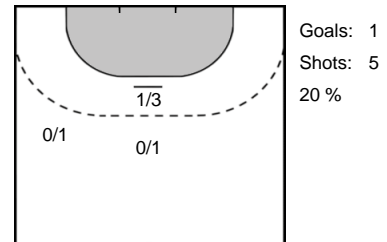

10 REBICOVÁ Marianna