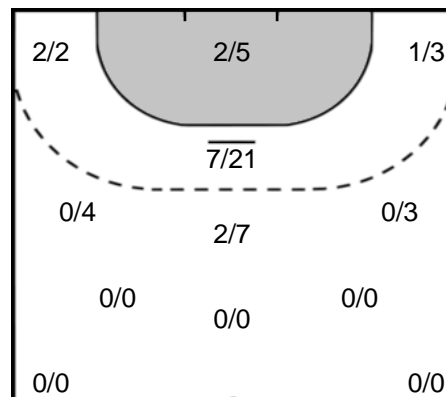

RK Krim Mercator (SLO)