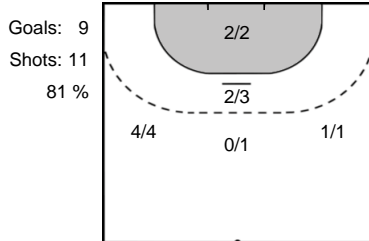

23 GLIBKO Iryna