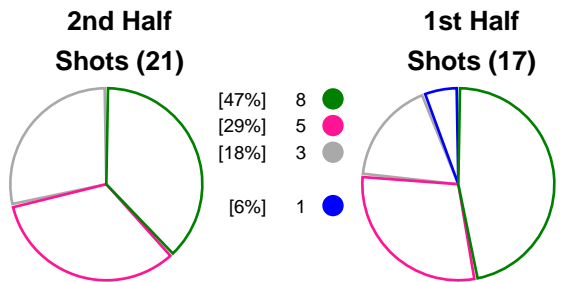

Throw-off: 25.01.2020, 15:00
"Traian" Sport Hall, Ramnicu Valcea / ROU

Match Statistics Overview

SCM Ramnicu Valcea (ROU)			RK Krim Mercator (SLO)			
Total	1st half	2nd half	2nd half	1st half	Total	
31	14	17	Goals	8	8	16
50	23	27	Shots	21	17	38
62%	61%	63%	Shot Percentage	38%	47%	42%
0	0	0	Turnovers	0	0	0
0	0	0	Rule Technical Fouls	0	0	0
62%	61%	63%	Attack Percentage	38%	47%	42%
46	19	27	Shots on Goal	15	14	29
92%	83%	100%	On Target Percentage	71%	82%	76%
12	5	7	Saves	9	5	14
43%	38%	47%	GK Save Percentage	35%	26%	31%
3	1	2	7m Goals	0	0	0
5	3	2	7m Shots	0	1	1
60%	33%	100%	7m Percentage	0%	0%	0%
0	0	0	Fast Break Goals	0	0	0
4	2	2	Powerplay goals	1	1	2
2	1	1	Shorthanded goals	1	0	1
5	5	4	Most goals in succession	1	2	2
2	2	0	Yellow Cards	0	2	2
3	1	2	2 min Suspension	1	1	2
0	0	0	Red Cards	0	0	0
1	1	0	Team Timeouts	2	1	3

Match Statistics Shots

SCM Ramnicu Valcea (ROU)

RK Krim Mercator (SLO)

● Goals ● Saves ● Missed ● Posts ● Blocks

Player Statistics: SCM Ramnicu Valcea (ROU)

Goalkeeper	Total				All Saves/Shots					
No. Name	Saves	Shots	%	GC	7M	6M	9M	Wing	BT	FB
12 CIUCA Diana Cristiana	4	4	100	0		100% (1/1)	100% (3/3)			
43 BATINOVIC Marta (MNE)	8	24	33	16	100% (1/1)	33% (5/15)	0% (0/6)	100% (2/2)		
TOTALS	12	28	43	16	100% (1/1)	37% (6/16)	33% (3/9)	100% (2/2)		