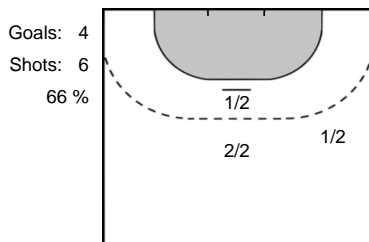

99 GONZALEZ ALVAREZ Mireya