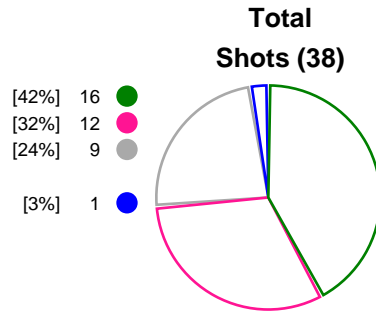

Throw-off: 25.01.2020, 15:00
"Traian" Sport Hall, Ramnicu Valcea / ROU

Match Statistics Overview

SCM Ramnicu Valcea (ROU)			RK Krim Mercator (SLO)			
Total	1st half	2nd half	2nd half	1st half	Total	
31	14	17	Goals	8	8	16
50	23	27	Shots	21	17	38
62%	61%	63%	Shot Percentage	38%	47%	42%
0	0	0	Turnovers	0	0	0
0	0	0	Rule Technical Fouls	0	0	0
62%	61%	63%	Attack Percentage	38%	47%	42%
46	19	27	Shots on Goal	15	14	29
92%	83%	100%	On Target Percentage	71%	82%	76%
12	5	7	Saves	9	5	14
43%	38%	47%	GK Save Percentage	35%	26%	31%
3	1	2	7m Goals	0	0	0
5	3	2	7m Shots	0	1	1
60%	33%	100%	7m Percentage	0%	0%	0%
0	0	0	Fast Break Goals	0	0	0
4	2	2	Powerplay goals	1	1	2
2	1	1	Shorthanded goals	1	0	1
5	5	4	Most goals in succession	1	2	2
2	2	0	Yellow Cards	0	2	2
3	1	2	2 min Suspension	1	1	2
0	0	0	Red Cards	0	0	0
1	1	0	Team Timeouts	2	1	3

Match Statistics Shots

SCM Ramnicu Valcea (ROU)

RK Krim Mercator (SLO)

● Goals ● Saves ● Missed ● Posts ● Blocks

Player Statistics: SCM Ramnicu Valcea (ROU)

Goalkeeper	Total				All Saves/Shots					
No. Name	Saves	Shots	%	GC	7M	6M	9M	Wing	BT	FB
12 CIUCA Diana Cristiana	4	4	100	0		100% (1/1)	100% (3/3)			
43 BATINOVIC Marta (MNE)	8	24	33	16	100% (1/1)	33% (5/15)	0% (0/6)	100% (2/2)		
TOTALS	12	28	43	16	100% (1/1)	37% (6/16)	33% (3/9)	100% (2/2)		