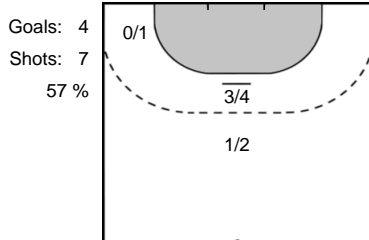

6 ELGHAOUI Asma