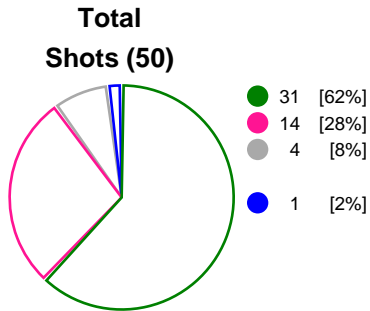

Throw-off: 25.01.2020, 15:00
"Traian" Sport Hall, Ramnicu Valcea / ROU

Match Statistics Overview

SCM Ramnicu Valcea (ROU)			RK Krim Mercator (SLO)			
Total	1st half	2nd half	2nd half	1st half	Total	
31	14	17	Goals	8	8	16
50	23	27	Shots	21	17	38
62%	61%	63%	Shot Percentage	38%	47%	42%
0	0	0	Turnovers	0	0	0
0	0	0	Rule Technical Fouls	0	0	0
62%	61%	63%	Attack Percentage	38%	47%	42%
46	19	27	Shots on Goal	15	14	29
92%	83%	100%	On Target Percentage	71%	82%	76%
12	5	7	Saves	9	5	14
43%	38%	47%	GK Save Percentage	35%	26%	31%
3	1	2	7m Goals	0	0	0
5	3	2	7m Shots	0	1	1
60%	33%	100%	7m Percentage	0%	0%	0%
0	0	0	Fast Break Goals	0	0	0
4	2	2	Powerplay goals	1	1	2
2	1	1	Shorthanded goals	1	0	1
5	5	4	Most goals in succession	1	2	2
2	2	0	Yellow Cards	0	2	2
3	1	2	2 min Suspension	1	1	2
0	0	0	Red Cards	0	0	0
1	1	0	Team Timeouts	2	1	3

Match Statistics Shots

SCM Ramnicu Valcea (ROU)

RK Krim Mercator (SLO)

● Goals ● Saves ● Missed ● Posts ● Blocks

Player Statistics: SCM Ramnicu Valcea (ROU)

Goalkeeper	Total				All Saves/Shots					
No. Name	Saves	Shots	%	GC	7M	6M	9M	Wing	BT	FB
12 CIUCA Diana Cristiana	4	4	100	0		100% (1/1)	100% (3/3)			
43 BATINOVIC Marta (MNE)	8	24	33	16	100% (1/1)	33% (5/15)	0% (0/6)	100% (2/2)		
TOTALS	12	28	43	16	100% (1/1)	37% (6/16)	33% (3/9)	100% (2/2)		