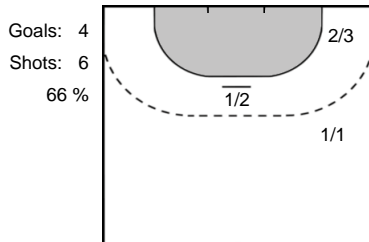

17 LOPEZ HERRERO Marta