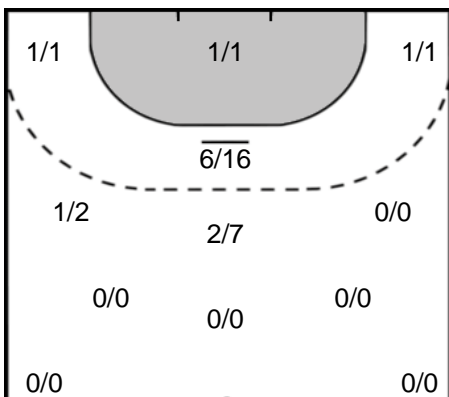

Goalkeeper Statistics

SCM Ramnicu Valcea (ROU)