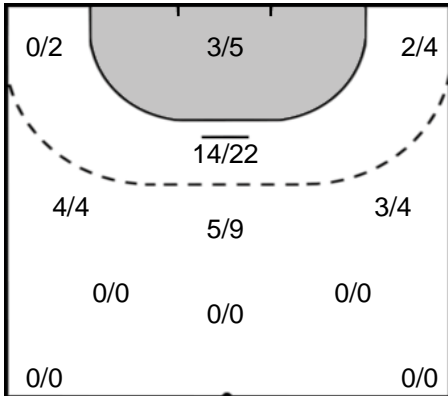

Team Statistics Attack

SCM Ramnicu Valcea (ROU)

RK Krim Mercator (SLO)