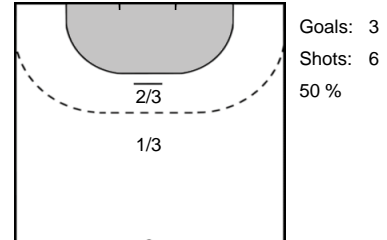

25 SNOPOVA Yuliia