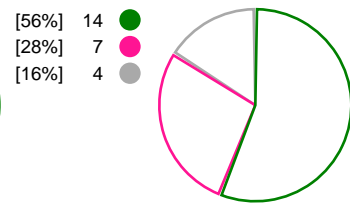

1st Half Shots (25)

● Goals ● Saves ● Missed ● Posts ● Blocks