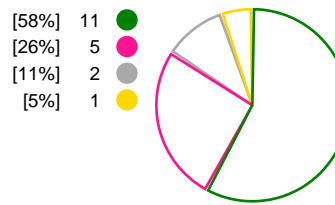

Buducnost (MNE)			IK Sävehof (SWE)			
Total	1st half	2nd half	2nd half	1st half	Total	
30	18	12	Goals	11	14	25
55	31	24	Shots	19	25	44
55%	58%	50%	Shot Percentage	58%	56%	57%
0	0	0	Turnovers	0	0	0
0	0	0	Rule Technical Fouls	0	0	0
55%	58%	50%	Attack Percentage	58%	56%	57%
44	24	20	Shots on Goal	17	21	38
80%	77%	83%	On Target Percentage	89%	84%	86%
12	7	5	Saves	7	6	13
32%	33%	31%	GK Save Percentage	37%	25%	30%
5	1	4	7m Goals	1	1	2
8	2	6	7m Shots	3	1	4
62%	50%	66%	7m Percentage	33%	100%	50%
0	0	0	Fast Break Goals	0	0	0
3	0	3	Powerplay goals	0	4	4
3	3	0	Shorthanded goals	1	0	1
4	4	3	Most goals in succession	3	3	3
1	1	0	Yellow Cards	0	1	1
3	2	1	2 min Suspension	2	0	2
0	0	0	Red Cards	0	0	0
0	0	0	Team Timeouts	2	1	3

Match Statistics Shots

Buducnost (MNE)

IK Sävehof (SWE)

Total Shots (55)

1st Half Shots (31)

2nd Half Shots (24)

Total Shots (44)

2nd Half Shots (19)

Player	Total				All Goals/Shots								Additional			Punishments		
No. Name	Pos.	Goals	Shots	%	7M	7M%	6M	9M	Wing	BT	FB	Ass.	ST	BL	YC	2m	RC	
1 RAJCIC Marina		0	0	0														
4 RADICEVIC Jovanka		10	14	71	0/2	0%	4/5	1/1	5/6				2		1			
9 JAUKOVIC Djurdjina		4	6	67	2/2	100%	1/2	1/2										
10 PLETIKOSIC Matea (CRO)		0	1	0			0/1											
11 VUJOVIC Sanja (SRB)		2	5	40	0/1	0%	1/1	1/3										
12 VUJISIC Milena		0	0	0														
14 DZAFEROVIC Katarina		0	1	0			0/1											
15 LAZOVIC Barbara (SLO)		1	6	17			1/5	0/1					2			1		
34 BRNOVIC Tatjana		2	3	67			2/2											
37 BULATOVIC Nina		0	0	0														
44 ILIC Jovana (BIH)		0	0	0														
66 RAMUSOVIC Ema		0	1	0			0/1									1		
77 MEHMEDOVIC Majda		2	4	50			2/2		0/1							1		
88 KADOVIC Nadja		1	1	100					1/1									
89 SANDO Emliy Stang (NOR)		0	0	0														
90 RAICEVIC Milena		8	13	62	3/3	100%	2/3	3/7										
Player TOTALS		30	55	55	5/8	62%	13/23	6/14	6/8				4		1	3		