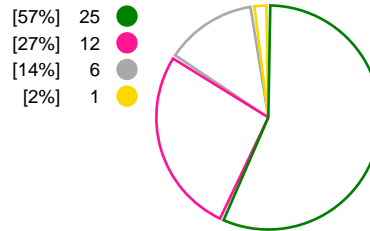

Buducnost (MNE)			IK Sävehof (SWE)			
Total	1st half	2nd half	2nd half	1st half	Total	
30	18	12	Goals	11	14	25
55	31	24	Shots	19	25	44
55%	58%	50%	Shot Percentage	58%	56%	57%
0	0	0	Turnovers	0	0	0
0	0	0	Rule Technical Fouls	0	0	0
55%	58%	50%	Attack Percentage	58%	56%	57%
44	24	20	Shots on Goal	17	21	38
80%	77%	83%	On Target Percentage	89%	84%	86%
12	7	5	Saves	7	6	13
32%	33%	31%	GK Save Percentage	37%	25%	30%
5	1	4	7m Goals	1	1	2
8	2	6	7m Shots	3	1	4
62%	50%	66%	7m Percentage	33%	100%	50%
0	0	0	Fast Break Goals	0	0	0
3	0	3	Powerplay goals	0	4	4
3	3	0	Shorthanded goals	1	0	1
4	4	3	Most goals in succession	3	3	3
1	1	0	Yellow Cards	0	1	1
3	2	1	2 min Suspension	2	0	2
0	0	0	Red Cards	0	0	0
0	0	0	Team Timeouts	2	1	3

Match Statistics Shots

Buducnost (MNE)

IK Sävehof (SWE)

Total Shots (55)

1st Half Shots (31)

2nd Half Shots (24)

Total Shots (44)

2nd Half Shots (19)

Player	Total				All Goals/Shots								Additional			Punishments		
No. Name	Pos.	Goals	Shots	%	7M	7M%	6M	9M	Wing	BT	FB	Ass.	ST	BL	YC	2m	RC	
1 RAJCIC Marina		0	0	0														
4 RADICEVIC Jovanka		10	14	71	0/2	0%	4/5	1/1	5/6				2		1			
9 JAUKOVIC Djurdjina		4	6	67	2/2	100%	1/2	1/2										
10 PLETIKOSIC Matea (CRO)		0	1	0			0/1											
11 VUJOVIC Sanja (SRB)		2	5	40	0/1	0%	1/1	1/3										
12 VUJISIC Milena		0	0	0														
14 DZAFEROVIC Katarina		0	1	0			0/1											
15 LAZOVIC Barbara (SLO)		1	6	17			1/5	0/1					2			1		
34 BRNOVIC Tatjana		2	3	67			2/2											
37 BULATOVIC Nina		0	0	0														
44 ILIC Jovana (BIH)		0	0	0														
66 RAMUSOVIC Ema		0	1	0			0/1									1		
77 MEHMEDOVIC Majda		2	4	50			2/2		0/1							1		
88 KADOVIC Nadja		1	1	100					1/1									
89 SANDO Emliy Stang (NOR)		0	0	0														
90 RAICEVIC Milena		8	13	62	3/3	100%	2/3	3/7										
Player TOTALS		30	55	55	5/8	62%	13/23	6/14	6/8				4		1	3		