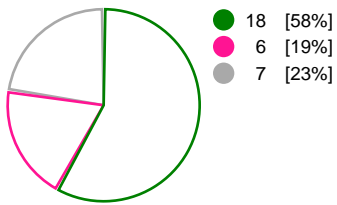

Buducnost (MNE)			IK Sävehof (SWE)			
Total	1st half	2nd half	2nd half	1st half	Total	
30	18	12	Goals	11	14	25
55	31	24	Shots	19	25	44
55%	58%	50%	Shot Percentage	58%	56%	57%
0	0	0	Turnovers	0	0	0
0	0	0	Rule Technical Fouls	0	0	0
55%	58%	50%	Attack Percentage	58%	56%	57%
44	24	20	Shots on Goal	17	21	38
80%	77%	83%	On Target Percentage	89%	84%	86%
12	7	5	Saves	7	6	13
32%	33%	31%	GK Save Percentage	37%	25%	30%
5	1	4	7m Goals	1	1	2
8	2	6	7m Shots	3	1	4
62%	50%	66%	7m Percentage	33%	100%	50%
0	0	0	Fast Break Goals	0	0	0
3	0	3	Powerplay goals	0	4	4
3	3	0	Shorthanded goals	1	0	1
4	4	3	Most goals in succession	3	3	3
1	1	0	Yellow Cards	0	1	1
3	2	1	2 min Suspension	2	0	2
0	0	0	Red Cards	0	0	0
0	0	0	Team Timeouts	2	1	3

Match Statistics Shots

Buducnost (MNE)

IK Sävehof (SWE)

Total Shots (55)

1st Half Shots (31)

2nd Half Shots (24)

Total Shots (44)

2nd Half Shots (19)