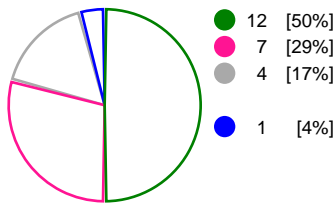

Buducnost (MNE)			IK Sävehof (SWE)			
Total	1st half	2nd half	2nd half	1st half	Total	
30	18	12	Goals	11	14	25
55	31	24	Shots	19	25	44
55%	58%	50%	Shot Percentage	58%	56%	57%
0	0	0	Turnovers	0	0	0
0	0	0	Rule Technical Fouls	0	0	0
55%	58%	50%	Attack Percentage	58%	56%	57%
44	24	20	Shots on Goal	17	21	38
80%	77%	83%	On Target Percentage	89%	84%	86%
12	7	5	Saves	7	6	13
32%	33%	31%	GK Save Percentage	37%	25%	30%
5	1	4	7m Goals	1	1	2
8	2	6	7m Shots	3	1	4
62%	50%	66%	7m Percentage	33%	100%	50%
0	0	0	Fast Break Goals	0	0	0
3	0	3	Powerplay goals	0	4	4
3	3	0	Shorthanded goals	1	0	1
4	4	3	Most goals in succession	3	3	3
1	1	0	Yellow Cards	0	1	1
3	2	1	2 min Suspension	2	0	2
0	0	0	Red Cards	0	0	0
0	0	0	Team Timeouts	2	1	3

Match Statistics Shots

Buducnost (MNE)

IK Sävehof (SWE)

Total Shots (55)

1st Half Shots (31)

2nd Half Shots (24)

Total Shots (44)

2nd Half Shots (19)