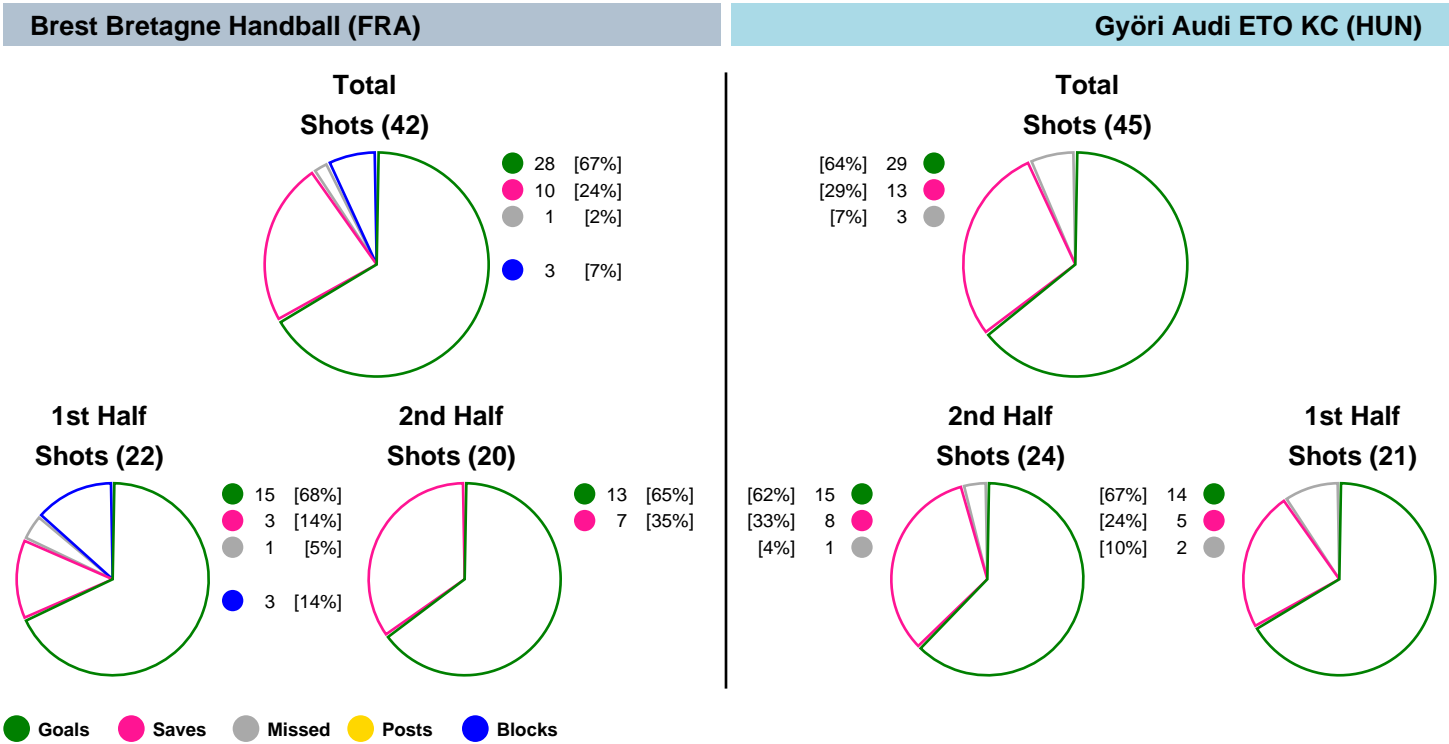

## Brest Bretagne Handball vs Györi Audi ETO KC

28 - 29  
(15 - 14)

Match ended: 60:00

HUN

20 W593 R4  
031

Referees: Diana-Carmen Florescu (ROU), Anamaria Stoia (ROU)

Throw-off: 23.02.2020, 19:00  
Arena Brest, Brest / FRA

**Match Statistics Shots**