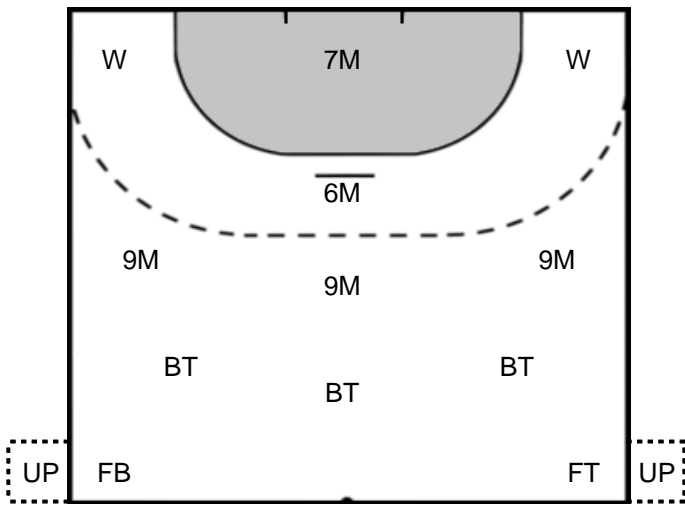

Rostov-Don (RUS)

FTC-Rail Cargo Hungaria (HUN)

84 DE OLIVEIRA PESSOA
Mayssa Raquel

31 SZEMEREY
Zsófia

1 GABISOVA
Galina

16 BÍRÓ
Blanka

Legend

- %** Efficiency
- Ass.** Assists
- Pos.** Position
- GC.** Goals conceded
- 7M** 7-metre Shots
- W** Wing Shots (Right, Left)
- BT** Breakthrough (Right, Center, Left)
- FB** Fast Break
- 6M** 6-metre Shots
- 9M** 9-metre Shots (Right, Center, Left)
- FT** Free Throw
- ST** Steals
- BL** Blocks
- YC** Yellow Cards
- RC** Red Cards
- BC** Blue Cards
- 2m** 2 Minute Suspensions
- UP** Unassigned Position