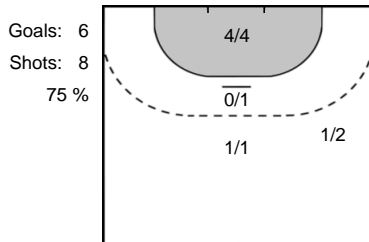

13 VYAKHIREVA
Anna