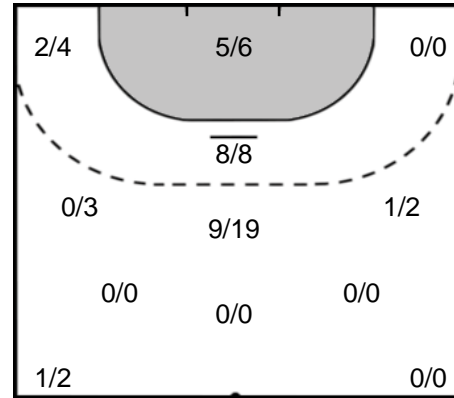

Team Statistics Attack

Rostov-Don (RUS)

FTC-Rail Cargo Hungaria (HUN)