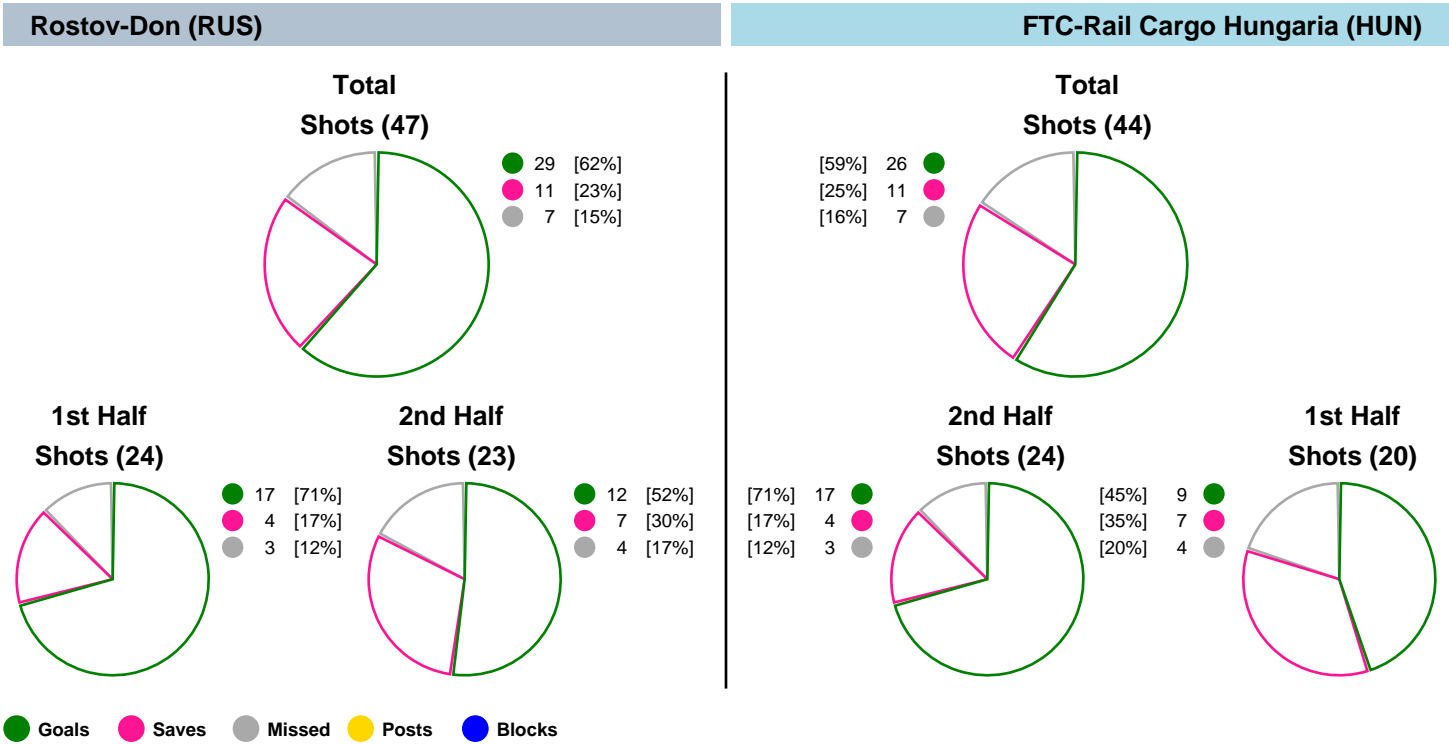

Match Statistics Shots

Player Statistics: Rostov-Don (RUS)

Goalkeeper	Total				All Saves/Shots					
No. Name	Saves	Shots	%	GC	7M	6M	9M	Wing	BT	FB
1 GABISOVA Galina	1	9	11	8	0% (0/2)	0% (0/2)	25% (1/4)	0% (0/1)		
84 DE OLIVEIRA PESSOA Mayssa	10	27	37	17	25% (1/4)	0% (0/6)	50% (7/14)	66% (2/3)		
TOTALS	11	36	31	25	16% (1/6)	0% (0/8)	44% (8/18)	50% (2/4)		

Player	Total				All Goals/Shots								Additional			Punishments	
No. Name	Pos.	Goals	Shots	%	7M	7M%	6M	9M	Wing	BT	FB	Ass.	ST	BL	YC	2m	RC
1 GABISOVA Galina		0	0	0													
6 MANAGAROVA Iuliia		0	0	0									1				
7 PETROVA Mayya		0	0	0													1
8 SEN Anna		6	8	75	1/1	100%	1/1	2/4			2/2		1		1		
10 ABBINGH Lois (NED)		4	9	44	2/2	100%	1/1	1/6					1				
13 VYAKHIREVA Anna		6	8	75	4/4	100%	0/1	2/3									
15 SUDAKOVA Marina		2	4	50			0/1	1/1	1/2				1				1
17 BOBROVNIKOVA Vladlena		2	3	67			1/1	1/2									1
19 MAKEEVA Kseniya		4	4	100			3/3	1/1							1		
21 SEDOYKINA Anna		0	0	0													
25 FROLOVA Yaroslava		1	4	25				1/4									
63 KOZHOKAR Kristina		2	4	50					2/4								1
77 NIKITINA Irina		0	0	0													
84 DE OLIVEIRA PESSOA Mayssa		0	0	0													
93 BEHNKE Julia (GER)		1	1	100			1/1										1
99 BORSHCHENKO Viktoriya (UKR)		1	2	50			1/2										
Player TOTALS		29	47	62	7/7	100%	8/11	9/21	3/6		2/2		4		2		5

Officials	Punishments		
No. Name	YC	2m	RC
A MARTIN CEDRES Ambrosio Jose			
B HLAVATY Tomas			
C BEREZNIAK Tatiana			
D MATIC Aleksandar			
TEAM			
TOTALS	2	5