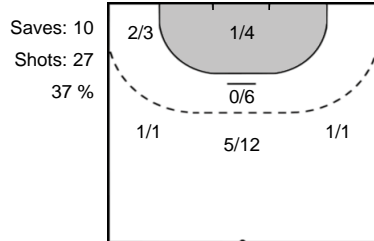

84 DE OLIVEIRA PESSOA
Mayssa Raquel