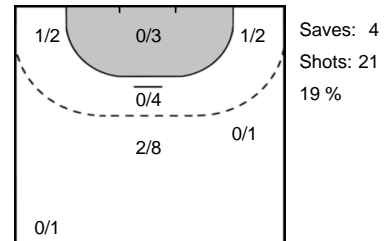

Rostov-Don (RUS)

FTC-Rail Cargo Hungaria (HUN)

84 DE OLIVEIRA PESSOA
Mayssa Raquel

31 SZEMEREY
Zsófia

1 GABISOVA
Galina

16 BÍRÓ
Blanka

Legend

- %** Efficiency
- Ass.** Assists
- Pos.** Position
- GC.** Goals conceded
- 7M** 7-metre Shots
- W** Wing Shots (Right, Left)
- BT** Breakthrough (Right, Center, Left)
- FB** Fast Break
- 6M** 6-metre Shots
- 9M** 9-metre Shots (Right, Center, Left)
- FT** Free Throw
- ST** Steals
- BL** Blocks
- YC** Yellow Cards
- RC** Red Cards
- BC** Blue Cards
- 2m** 2 Minute Suspensions
- UP** Unassigned Position