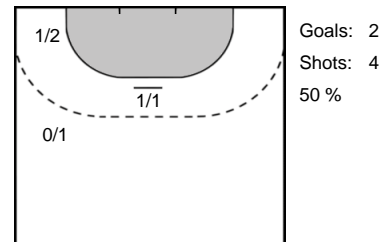

6 SCHATZL
Nadine