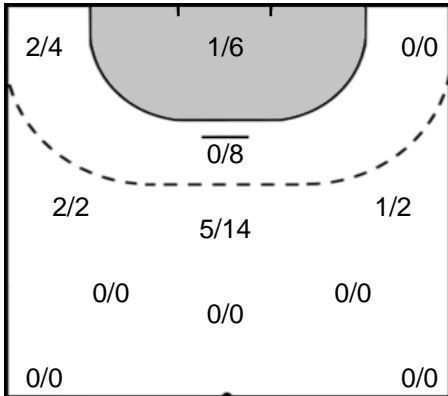

Rostov-Don (RUS)

FTC-Rail Cargo Hungaria (HUN)

84 DE OLIVEIRA PESSOA
Mayssa Raquel

31 SZEMEREY
Zsófia

1 GABISOVA
Galina

16 BÍRÓ
Blanka

Legend

- %** Efficiency
- Ass.** Assists
- Pos.** Position
- GC.** Goals conceded
- 7M** 7-metre Shots
- W** Wing Shots (Right, Left)
- BT** Breakthrough (Right, Center, Left)
- FB** Fast Break
- 6M** 6-metre Shots
- 9M** 9-metre Shots (Right, Center, Left)
- FT** Free Throw
- ST** Steals
- BL** Blocks
- YC** Yellow Cards
- RC** Red Cards
- BC** Blue Cards
- 2m** 2 Minute Suspensions
- UP** Unassigned Position