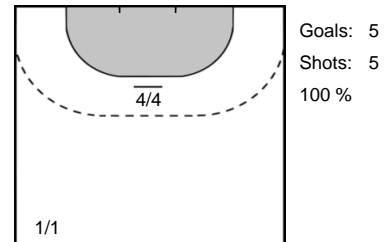

22 LUKÁCS
Viktória