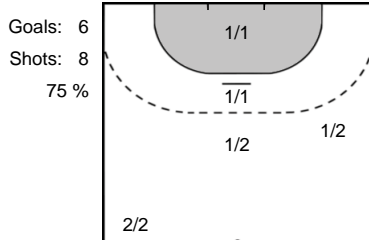

Team Statistics Attack

Rostov-Don (RUS)

FTC-Rail Cargo Hungaria (HUN)

10 ABBINGH
Lois

42 KLUJBER
Katrin Gitta

8 SEN
Anna

45 HÁFRA
Noémi

13 VYAKHIREVA
Anna

22 LUKÁCS
Viktória

19 MAKEEVA
Kseniya

6 SCHATZL
Nadine