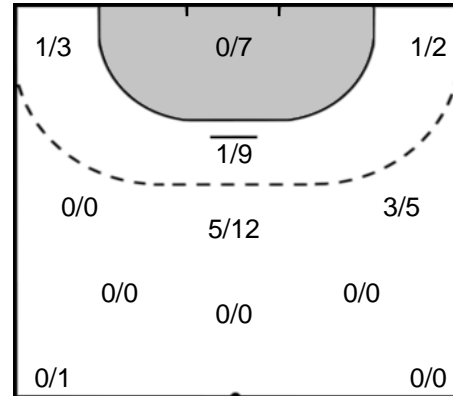

Rostov-Don (RUS)

FTC-Rail Cargo Hungaria (HUN)

84 DE OLIVEIRA PESSOA
Mayssa Raquel

31 SZEMEREY
Zsófia

1 GABISOVA
Galina

16 BÍRÓ
Blanka

Legend

- %** Efficiency
- Ass.** Assists
- Pos.** Position
- GC.** Goals conceded
- 7M** 7-metre Shots
- W** Wing Shots (Right, Left)
- BT** Breakthrough (Right, Center, Left)
- FB** Fast Break
- 6M** 6-metre Shots
- 9M** 9-metre Shots (Right, Center, Left)
- FT** Free Throw
- ST** Steals
- BL** Blocks
- YC** Yellow Cards
- RC** Red Cards
- BC** Blue Cards
- 2m** 2 Minute Suspensions
- UP** Unassigned Position