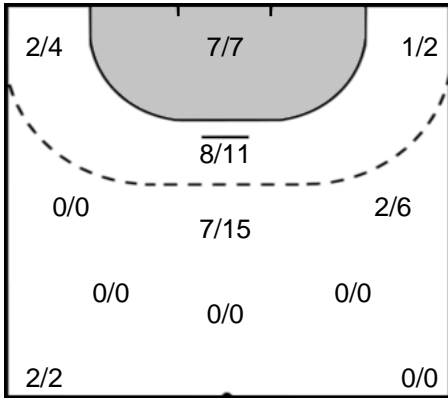

Team Statistics Attack

Rostov-Don (RUS)

FTC-Rail Cargo Hungaria (HUN)