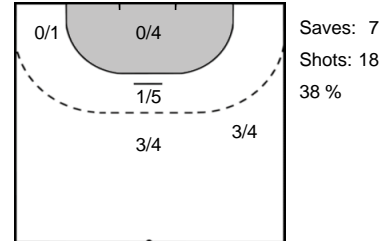

Rostov-Don (RUS)

FTC-Rail Cargo Hungaria (HUN)

84 DE OLIVEIRA PESSOA
Mayssa Raquel

31 SZEMEREY
Zsófia

1 GABISOVA
Galina

16 BÍRÓ
Blanka

Legend

- %** Efficiency
- Ass.** Assists
- Pos.** Position
- GC.** Goals conceded
- 7M** 7-metre Shots
- W** Wing Shots (Right, Left)
- BT** Breakthrough (Right, Center, Left)
- FB** Fast Break
- 6M** 6-metre Shots
- 9M** 9-metre Shots (Right, Center, Left)
- FT** Free Throw
- ST** Steals
- BL** Blocks
- YC** Yellow Cards
- RC** Red Cards
- BC** Blue Cards
- 2m** 2 Minute Suspensions
- UP** Unassigned Position