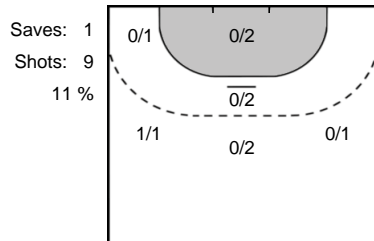

Rostov-Don (RUS)

FTC-Rail Cargo Hungaria (HUN)

84 DE OLIVEIRA PESSOA
Mayssa Raquel

31 SZEMEREY
Zsófia

1 GABISOVA
Galina

16 BÍRÓ
Blanka

Legend

- %** Efficiency
- Ass.** Assists
- Pos.** Position
- GC.** Goals conceded
- 7M** 7-metre Shots
- W** Wing Shots (Right, Left)
- BT** Breakthrough (Right, Center, Left)
- FB** Fast Break
- 6M** 6-metre Shots
- 9M** 9-metre Shots (Right, Center, Left)
- FT** Free Throw
- ST** Steals
- BL** Blocks
- YC** Yellow Cards
- RC** Red Cards
- BC** Blue Cards
- 2m** 2 Minute Suspensions
- UP** Unassigned Position