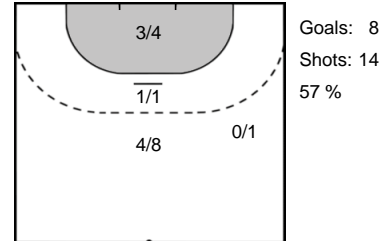

Team Statistics Attack

Rostov-Don (RUS)

FTC-Rail Cargo Hungaria (HUN)

10 ABBINGH
Lois

42 KLUJBER
Katrin Gitta

8 SEN
Anna

45 HÁFRA
Noémi

13 VYAKHIREVA
Anna