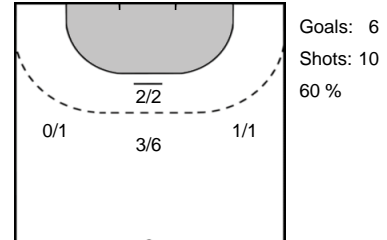

Team Statistics Attack

Rostov-Don (RUS)

FTC-Rail Cargo Hungaria (HUN)

10 ABBINGH
Lois

42 KLUJBER
Katrin Gitta

8 SEN
Anna

45 HÁFRA
Noémi

13 VYAKHIREVA
Anna