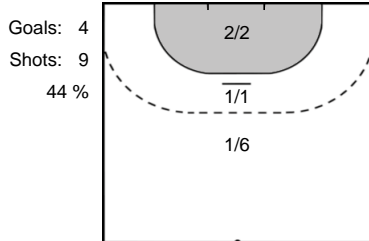

10 ABBINGH
Lois