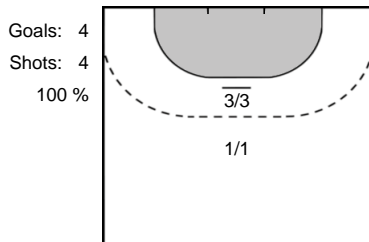

19 MAKEEVA
Kseniya