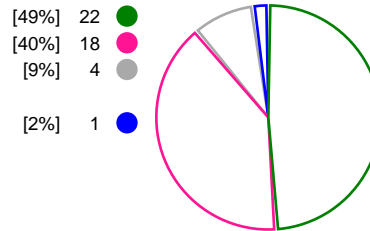

Match Statistics Shots

CSM Bucuresti (ROU)

Vipers Kristiansand (NOR)

Total Shots (48)

1st Half Shots (23)

2nd Half Shots (25)

Total Shots (45)

2nd Half Shots (23)

1st Half Shots (22)

● Goals ● Saves ● Missed ● Posts ● Blocks

Player Statistics: CSM Bucuresti (ROU)

Goalkeeper	Total				All Saves/Shots					
No. Name	Saves	Shots	%	GC	7M	6M	9M	Wing	BT	FB
16 DEDU Denisa Stefania	3	7	43	4	0% (0/2)	0% (0/1)	75% (3/4)			
87 GRUBISIC Jelena (CRO)	15	33	45	18	100% (2/2)	46% (6/13)	62% (5/8)	22% (2/9)		0% (0/1)
TOTALS	18	40	45	22	50% (2/4)	42% (6/14)	66% (8/12)	22% (2/9)		0% (0/1)