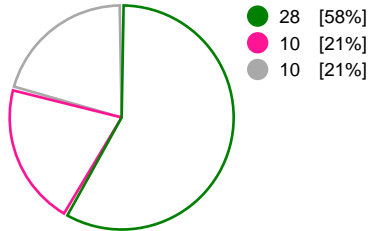

Match Statistics Shots

CSM Bucuresti (ROU)

Vipers Kristiansand (NOR)

Total Shots (48)