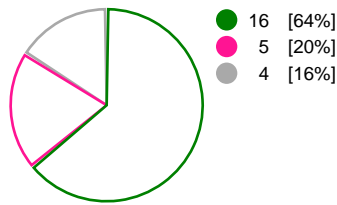

Match Statistics Shots

CSM Bucuresti (ROU)

Vipers Kristiansand (NOR)

Total Shots (48)

1st Half Shots (23)

2nd Half Shots (25)

Total Shots (45)

2nd Half Shots (23)

1st Half Shots (22)

● Goals ● Saves ● Missed ● Posts ● Blocks

Player Statistics: CSM Bucuresti (ROU)

Goalkeeper	Total				All Saves/Shots					
No. Name	Saves	Shots	%	GC	7M	6M	9M	Wing	BT	FB
16 DEDU Denisa Stefania	3	7	43	4	0% (0/2)	0% (0/1)	75% (3/4)			
87 GRUBISIC Jelena (CRO)	15	33	45	18	100% (2/2)	46% (6/13)	62% (5/8)	22% (2/9)		0% (0/1)
TOTALS	18	40	45	22	50% (2/4)	42% (6/14)	66% (8/12)	22% (2/9)		0% (0/1)