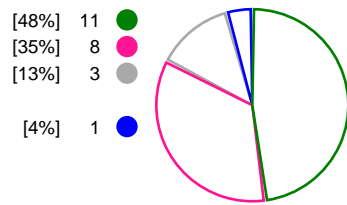

Match Statistics Shots

CSM Bucuresti (ROU)

Vipers Kristiansand (NOR)

Total Shots (48)

1st Half Shots (23)

2nd Half Shots (25)

Total Shots (45)

2nd Half Shots (23)

1st Half Shots (22)

● Goals ● Saves ● Missed ● Posts ● Blocks

Player Statistics: CSM Bucuresti (ROU)

Goalkeeper	Total				All Saves/Shots					
No. Name	Saves	Shots	%	GC	7M	6M	9M	Wing	BT	FB
16 DEDU Denisa Stefania	3	7	43	4	0% (0/2)	0% (0/1)	75% (3/4)			
87 GRUBISIC Jelena (CRO)	15	33	45	18	100% (2/2)	46% (6/13)	62% (5/8)	22% (2/9)		0% (0/1)
TOTALS	18	40	45	22	50% (2/4)	42% (6/14)	66% (8/12)	22% (2/9)		0% (0/1)