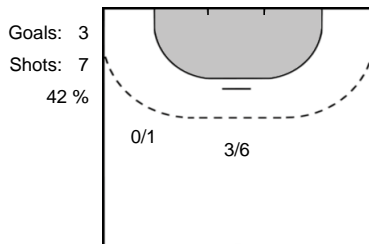

14 BREISTØL
Kristine