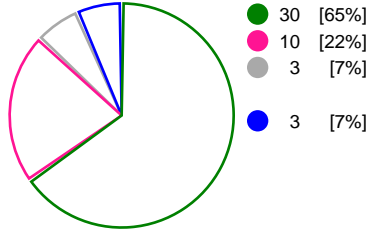

Throw-off: 08.03.2020, 16:50
Blue Water Dokken, Esbjerg / DEN

Match Statistics Overview

Team Esbjerg (DEN)			Metz Handball (FRA)			
Total	1st half	2nd half	2nd half	1st half	Total	
30	14	16	Goals	10	19	29
46	22	24	Shots	20	27	47
65%	64%	67%	Shot Percentage	50%	70%	62%
0	0	0	Turnovers	0	0	0
0	0	0	Rule Technical Fouls	0	0	0
65%	64%	67%	Attack Percentage	50%	70%	62%
43	21	22	Shots on Goal	20	25	45
93%	95%	92%	On Target Percentage	100%	93%	96%
12	4	8	Saves	4	6	10
29%	17%	44%	GK Save Percentage	20%	30%	25%
3	1	2	7m Goals	0	1	1
4	2	2	7m Shots	2	1	3
75%	50%	100%	7m Percentage	0%	100%	33%
1	0	0	Fast Break Goals	0	0	0
3	0	3	Powerplay goals	1	2	3
2	1	1	Shorthanded goals	2	0	2
4	4	4	Most goals in succession	2	5	5
0	0	0	Yellow Cards	0	2	2
2	1	1	2 min Suspension	2	0	2
0	0	0	Red Cards	0	0	0
2	2	0	Team Timeouts	2	1	3

Match Statistics Shots

Team Esbjerg (DEN)

Metz Handball (FRA)

Total Shots (46)

1st Half Shots (22)

2nd Half Shots (24)

Total Shots (47)

2nd Half Shots (20)