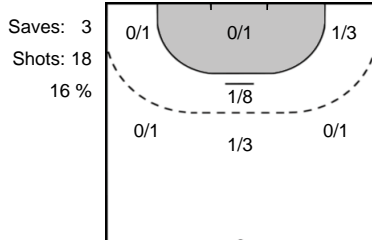

MAUBON
Marion **27**

Goals: 1
Shots: 2
50 %

LUCIANO
Jurswailly **30**

Goals: 1
Shots: 2
50 %

Goalkeeper Statistics

Team Esbjerg (DEN)

Metz Handball (FRA)

12 GRANLUND Rikke Marie

KAPITANOVIC Ivana 12

1 POULSEN Rikke Vestergaard

PIJEVIC Tea 91

Legend

- %** Efficiency
- Ass.** Assists
- Pos.** Position
- GC.** Goals conceded
- 7M** 7-metre Shots
- W** Wing Shots (Right, Left)
- BT** Breakthrough (Right, Center, Left)
- FB** Fast Break
- 6M** 6-metre Shots
- 9M** 9-metre Shots (Right, Center, Left)
- FT** Free Throw
- ST** Steals
- BL** Blocks
- YC** Yellow Cards
- RC** Red Cards
- BC** Blue Cards
- 2m** 2 Minute Suspensions
- UP** Unassigned Position