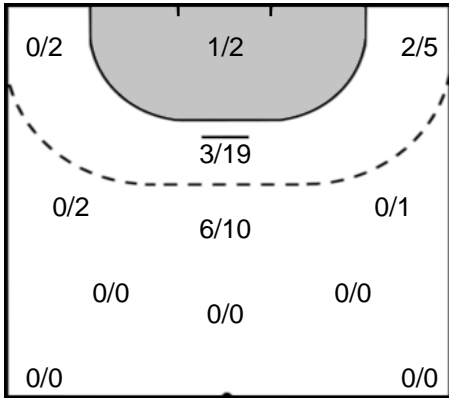

Goalkeeper Statistics

Team Esbjerg (DEN)

Metz Handball (FRA)