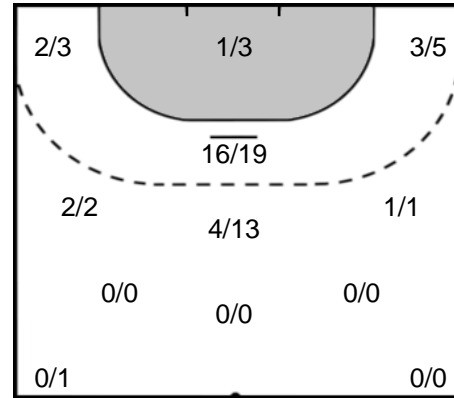

Play-by-play 2nd half

Team Esbjerg (DEN)	Metz Handball (FRA)
59:58	Goal Polman, Estavana (79)  30 - 29

Team Statistics Attack

Team Esbjerg (DEN)

Metz Handball (FRA)

20 JACOBSEN
Marit Røsberg

25 SAJKA
Marie Hélène