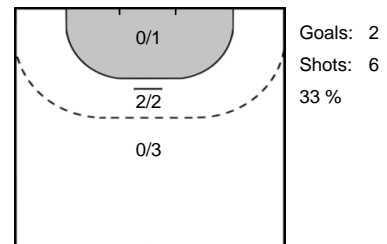

7 ZAADI DEUNA
Grace