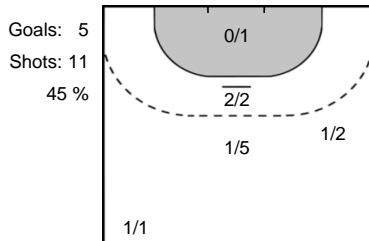

79 POLMAN
Estavana