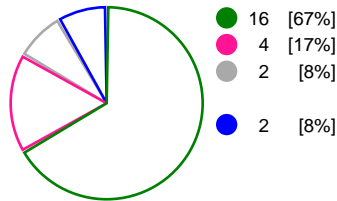

Throw-off: 08.03.2020, 16:50
Blue Water Dokken, Esbjerg / DEN

Match Statistics Overview

Team Esbjerg (DEN)			Metz Handball (FRA)			
Total	1st half	2nd half	2nd half	1st half	Total	
30	14	16	Goals	10	19	29
46	22	24	Shots	20	27	47
65%	64%	67%	Shot Percentage	50%	70%	62%
0	0	0	Turnovers	0	0	0
0	0	0	Rule Technical Fouls	0	0	0
65%	64%	67%	Attack Percentage	50%	70%	62%
43	21	22	Shots on Goal	20	25	45
93%	95%	92%	On Target Percentage	100%	93%	96%
12	4	8	Saves	4	6	10
29%	17%	44%	GK Save Percentage	20%	30%	25%
3	1	2	7m Goals	0	1	1
4	2	2	7m Shots	2	1	3
75%	50%	100%	7m Percentage	0%	100%	33%
1	0	0	Fast Break Goals	0	0	0
3	0	3	Powerplay goals	1	2	3
2	1	1	Shorthanded goals	2	0	2
4	4	4	Most goals in succession	2	5	5
0	0	0	Yellow Cards	0	2	2
2	1	1	2 min Suspension	2	0	2
0	0	0	Red Cards	0	0	0
2	2	0	Team Timeouts	2	1	3

Match Statistics Shots

Team Esbjerg (DEN)

Metz Handball (FRA)

Total Shots (46)

1st Half Shots (22)

2nd Half Shots (24)

Total Shots (47)

2nd Half Shots (20)

1st Half Shots (27)

● Goals ● Saves ● Missed ● Posts ● Blocks

Player Statistics: Team Esbjerg (DEN)

Goalkeeper	Total				All Saves/Shots					
No. Name	Saves	Shots	%	GC	7M	6M	9M	Wing	BT	FB
1 POULSEN Rikke Vestergaard	3	18	17	15	0% (0/1)	12% (1/8)	20% (1/5)	25% (1/4)		
12 GRANLUND Rikke Marie (NOR)	9	23	39	14	100% (1/1)	18% (2/11)	62% (5/8)	33% (1/3)		
TOTALS	12	41	29	29	50% (1/2)	15% (3/19)	46% (6/13)	28% (2/7)		