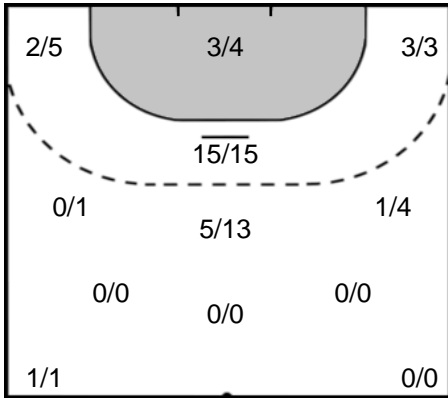

Play-by-play 2nd half

Team Esbjerg (DEN)	Metz Handball (FRA)
59:58	Goal Polman, Estavana (79)  30 - 29

Team Statistics Attack

Team Esbjerg (DEN)

Metz Handball (FRA)

20 JACOBSEN
Marit Røsberg

25 SAJKA
Marie Hélène