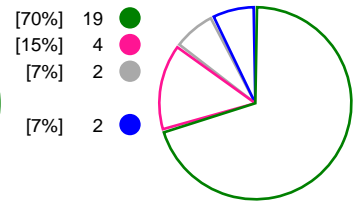

Throw-off: 08.03.2020, 16:50
Blue Water Dokken, Esbjerg / DEN

Match Statistics Overview

Team Esbjerg (DEN)			Metz Handball (FRA)			
Total	1st half	2nd half	2nd half	1st half	Total	
30	14	16	Goals	10	19	29
46	22	24	Shots	20	27	47
65%	64%	67%	Shot Percentage	50%	70%	62%
0	0	0	Turnovers	0	0	0
0	0	0	Rule Technical Fouls	0	0	0
65%	64%	67%	Attack Percentage	50%	70%	62%
43	21	22	Shots on Goal	20	25	45
93%	95%	92%	On Target Percentage	100%	93%	96%
12	4	8	Saves	4	6	10
29%	17%	44%	GK Save Percentage	20%	30%	25%
3	1	2	7m Goals	0	1	1
4	2	2	7m Shots	2	1	3
75%	50%	100%	7m Percentage	0%	100%	33%
1	0	0	Fast Break Goals	0	0	0
3	0	3	Powerplay goals	1	2	3
2	1	1	Shorthanded goals	2	0	2
4	4	4	Most goals in succession	2	5	5
0	0	0	Yellow Cards	0	2	2
2	1	1	2 min Suspension	2	0	2
0	0	0	Red Cards	0	0	0
2	2	0	Team Timeouts	2	1	3

Match Statistics Shots

Team Esbjerg (DEN)

Metz Handball (FRA)

Total Shots (46)

1st Half Shots (22)

2nd Half Shots (24)

Total Shots (47)

2nd Half Shots (20)

1st Half Shots (27)

● Goals ● Saves ● Missed ● Posts ● Blocks

Player Statistics: Team Esbjerg (DEN)

Goalkeeper	Total				All Saves/Shots					
No. Name	Saves	Shots	%	GC	7M	6M	9M	Wing	BT	FB
1 POULSEN Rikke Vestergaard	3	18	17	15	0% (0/1)	12% (1/8)	20% (1/5)	25% (1/4)		
12 GRANLUND Rikke Marie (NOR)	9	23	39	14	100% (1/1)	18% (2/11)	62% (5/8)	33% (1/3)		
TOTALS	12	41	29	29	50% (1/2)	15% (3/19)	46% (6/13)	28% (2/7)		