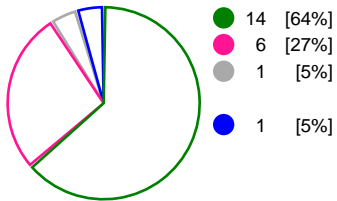

Throw-off: 08.03.2020, 16:50
Blue Water Dokken, Esbjerg / DEN

Match Statistics Overview

Team Esbjerg (DEN)			Metz Handball (FRA)			
Total	1st half	2nd half	2nd half	1st half	Total	
30	14	16	Goals	10	19	29
46	22	24	Shots	20	27	47
65%	64%	67%	Shot Percentage	50%	70%	62%
0	0	0	Turnovers	0	0	0
0	0	0	Rule Technical Fouls	0	0	0
65%	64%	67%	Attack Percentage	50%	70%	62%
43	21	22	Shots on Goal	20	25	45
93%	95%	92%	On Target Percentage	100%	93%	96%
12	4	8	Saves	4	6	10
29%	17%	44%	GK Save Percentage	20%	30%	25%
3	1	2	7m Goals	0	1	1
4	2	2	7m Shots	2	1	3
75%	50%	100%	7m Percentage	0%	100%	33%
1	0	0	Fast Break Goals	0	0	0
3	0	3	Powerplay goals	1	2	3
2	1	1	Shorthanded goals	2	0	2
4	4	4	Most goals in succession	2	5	5
0	0	0	Yellow Cards	0	2	2
2	1	1	2 min Suspension	2	0	2
0	0	0	Red Cards	0	0	0
2	2	0	Team Timeouts	2	1	3

Match Statistics Shots

Team Esbjerg (DEN)

Metz Handball (FRA)

Total Shots (46)

1st Half Shots (22)

2nd Half Shots (24)

Total Shots (47)

2nd Half Shots (20)

1st Half Shots (27)

● Goals ● Saves ● Missed ● Posts ● Blocks

Player Statistics: Team Esbjerg (DEN)

Goalkeeper	Total				All Saves/Shots					
No. Name	Saves	Shots	%	GC	7M	6M	9M	Wing	BT	FB
1 POULSEN Rikke Vestergaard	3	18	17	15	0% (0/1)	12% (1/8)	20% (1/5)	25% (1/4)		
12 GRANLUND Rikke Marie (NOR)	9	23	39	14	100% (1/1)	18% (2/11)	62% (5/8)	33% (1/3)		
TOTALS	12	41	29	29	50% (1/2)	15% (3/19)	46% (6/13)	28% (2/7)		