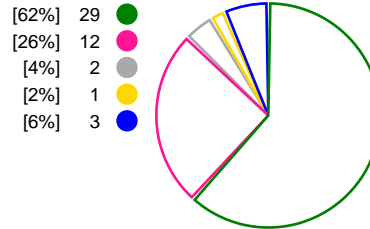

Throw-off: 08.03.2020, 16:50
Blue Water Dokken, Esbjerg / DEN

Match Statistics Overview

Team Esbjerg (DEN)			Metz Handball (FRA)			
Total	1st half	2nd half	2nd half	1st half	Total	
30	14	16	Goals	10	19	29
46	22	24	Shots	20	27	47
65%	64%	67%	Shot Percentage	50%	70%	62%
0	0	0	Turnovers	0	0	0
0	0	0	Rule Technical Fouls	0	0	0
65%	64%	67%	Attack Percentage	50%	70%	62%
43	21	22	Shots on Goal	20	25	45
93%	95%	92%	On Target Percentage	100%	93%	96%
12	4	8	Saves	4	6	10
29%	17%	44%	GK Save Percentage	20%	30%	25%
3	1	2	7m Goals	0	1	1
4	2	2	7m Shots	2	1	3
75%	50%	100%	7m Percentage	0%	100%	33%
1	0	0	Fast Break Goals	0	0	0
3	0	3	Powerplay goals	1	2	3
2	1	1	Shorthanded goals	2	0	2
4	4	4	Most goals in succession	2	5	5
0	0	0	Yellow Cards	0	2	2
2	1	1	2 min Suspension	2	0	2
0	0	0	Red Cards	0	0	0
2	2	0	Team Timeouts	2	1	3

Match Statistics Shots

Team Esbjerg (DEN)

Metz Handball (FRA)

Total Shots (46)

1st Half Shots (22)

2nd Half Shots (24)

Total Shots (47)

2nd Half Shots (20)

1st Half Shots (27)

● Goals ● Saves ● Missed ● Posts ● Blocks

Player Statistics: Team Esbjerg (DEN)

Goalkeeper	Total				All Saves/Shots					
No. Name	Saves	Shots	%	GC	7M	6M	9M	Wing	BT	FB
1 POULSEN Rikke Vestergaard	3	18	17	15	0% (0/1)	12% (1/8)	20% (1/5)	25% (1/4)		
12 GRANLUND Rikke Marie (NOR)	9	23	39	14	100% (1/1)	18% (2/11)	62% (5/8)	33% (1/3)		
TOTALS	12	41	29	29	50% (1/2)	15% (3/19)	46% (6/13)	28% (2/7)		