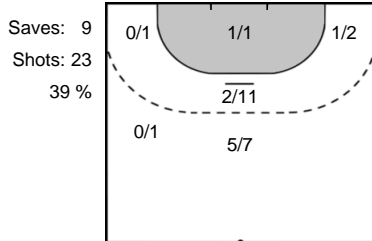

MAUBON
Marion **27**

Goals: 1
Shots: 2
50 %

LUCIANO
Jurswailly **30**

Goals: 1
Shots: 2
50 %

Goalkeeper Statistics

Team Esbjerg (DEN)

Metz Handball (FRA)

12 GRANLUND Rikke Marie

KAPITANOVIC Ivana 12

1 POULSEN Rikke Vestergaard

PIJEVIC Tea 91

Legend

- %** Efficiency
- Ass.** Assists
- Pos.** Position
- GC.** Goals conceded
- 7M** 7-metre Shots
- W** Wing Shots (Right, Left)
- BT** Breakthrough (Right, Center, Left)
- FB** Fast Break
- 6M** 6-metre Shots
- 9M** 9-metre Shots (Right, Center, Left)
- FT** Free Throw
- ST** Steals
- BL** Blocks
- YC** Yellow Cards
- RC** Red Cards
- BC** Blue Cards
- 2m** 2 Minute Suspensions
- UP** Unassigned Position