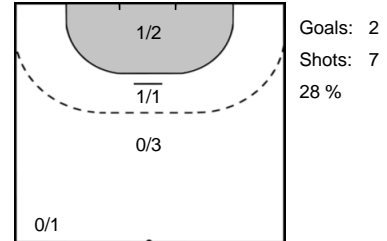

Play-by-play 2nd half

Team Esbjerg (DEN)	Metz Handball (FRA)
59:58	Goal Polman, Estavana (79)  30 - 29

Team Statistics Attack

Team Esbjerg (DEN)

Metz Handball (FRA)

20 JACOBSEN
Marit Røsberg

25 SAJKA
Marie Hélène