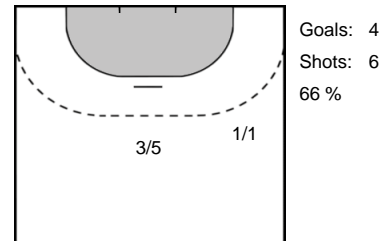

19 BURGAARD
Louise Katharina