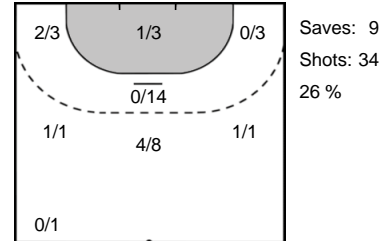

MAUBON
Marion **27**

Goals: 1
Shots: 2
50 %

LUCIANO
Jurswailly **30**

Goals: 1
Shots: 2
50 %

Goalkeeper Statistics

Team Esbjerg (DEN)

Metz Handball (FRA)

12 GRANLUND Rikke Marie

KAPITANOVIC Ivana 12

1 POULSEN Rikke Vestergaard

PIJEVIC Tea 91

Legend

- %** Efficiency
- Ass.** Assists
- Pos.** Position
- GC.** Goals conceded
- 7M** 7-metre Shots
- W** Wing Shots (Right, Left)
- BT** Breakthrough (Right, Center, Left)
- FB** Fast Break
- 6M** 6-metre Shots
- 9M** 9-metre Shots (Right, Center, Left)
- FT** Free Throw
- ST** Steals
- BL** Blocks
- YC** Yellow Cards
- RC** Red Cards
- BC** Blue Cards
- 2m** 2 Minute Suspensions
- UP** Unassigned Position