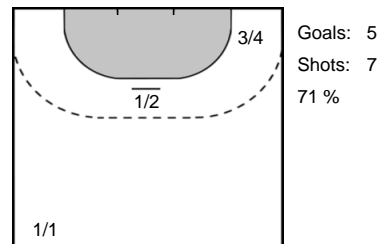

JACOBSEN
Marit Røseberg **20**