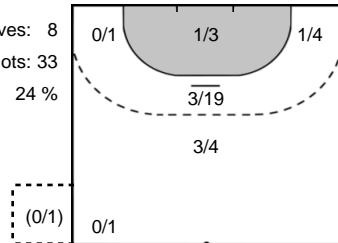

SOLBERG
Sanna Charlotte **24**

Goals: 1
Shots: 1
100 %

Goalkeeper Statistics

FTC-Rail Cargo Hungaria (HUN)

Team Esbjerg (DEN)

16 BÍRÓ Blanka

Saves: 8
Shots: 33
24 %

1 POULSEN Rikke Vestergaard

Saves: 2
Shots: 22
9 %

12 GRANLUND Rikke Marie

Saves: 2
Shots: 8
25 %

Legend

- %** Efficiency
- Ass.** Assists
- Pos.** Position
- GC.** Goals conceded
- 7M** 7-metre Shots
- W** Wing Shots (Right, Left)
- BT** Breakthrough (Right, Center, Left)
- FB** Fast Break
- 6M** 6-metre Shots
- 9M** 9-metre Shots (Right, Center, Left)
- FT** Free Throw
- ST** Steals
- BL** Blocks
- YC** Yellow Cards
- RC** Red Cards
- BC** Blue Cards
- 2m** 2 Minute Suspensions
- UP** Unassigned Position