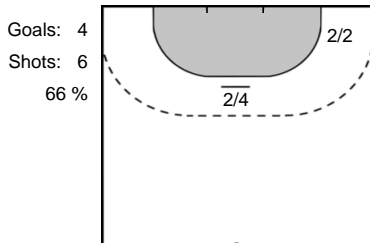

22 **LUKÁCS**
Viktória