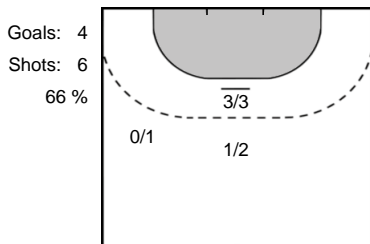

91 **KOVACSICS**
Anikó