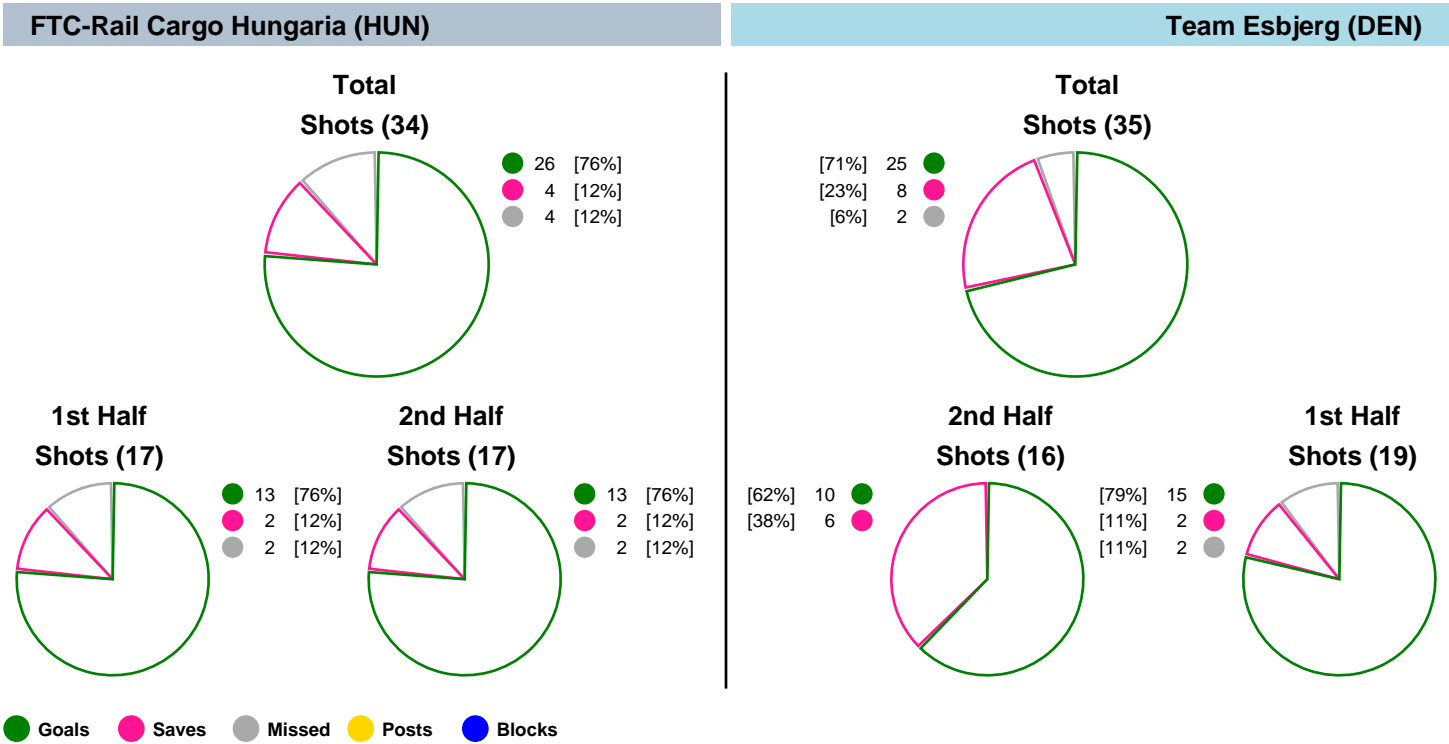

Match Statistics Shots

Player Statistics: FTC-Rail Cargo Hungaria (HUN)

Goalkeeper	Total				All Saves/Shots					
No. Name	Saves	Shots	%	GC	7M	6M	9M	Wing	BT	FB
16 BÍRÓ Blanka	8	33	24	25	33% (1/3)	15% (3/19)	75% (3/4)	20% (1/5)		
TOTALS	8	33	24	25	33% (1/3)	15% (3/19)	75% (3/4)	20% (1/5)		0% (0/1)

Player	Total				All Goals/Shots							Additional			Punishments		
No. Name	Pos.	Goals	Shots	%	7M	7M%	6M	9M	Wing	BT	FB	Ass.	ST	BL	YC	2m	RC
2 PÁSZTOR Noémi		2	2	100			2/2										
6 SCHATZL Nadine		0	0	0													
8 SZUCSANSZKI Zita		0	0	0												2	
15 DEBRECZENI-KLIVINYI Kinga		1	1	100			1/1										
16 BÍRÓ Blanka		0	0	0													
17 CHRISTENSEN Emilie (NOR)		0	0	0													
21 MÁRTON Gréta		0	0	0													
22 LUKÁCS Viktória		4	6	67			2/4		2/2								
24 SNELDER Danick Albertine (NED)		2	2	100			2/2									2	
28 BÁNFAI Kíra		0	0	0													
31 SZEMEREY Zsófia		0	0	0													
42 KLUJBER Katrin Gitta		12	13	92	4/5	80%	4/4	4/4									
45 HÁFRA Noémi		1	4	25			1/1	0/3									
91 KOVACSICS Anikó		4	6	67			3/3	1/3									
92 HORNYÁK Dóra		0	0	0													
Player TOTALS		26	34	76	4/5	80%	15/17	5/10	2/2							4	

Officials	Punishments		
No. Name	YC	2m	RC
A ELEK Gabor			
B DULEBA Norbert			
C PAIS Peter			
D PORDÁN Andrea			
TEAM			
TOTALS			4