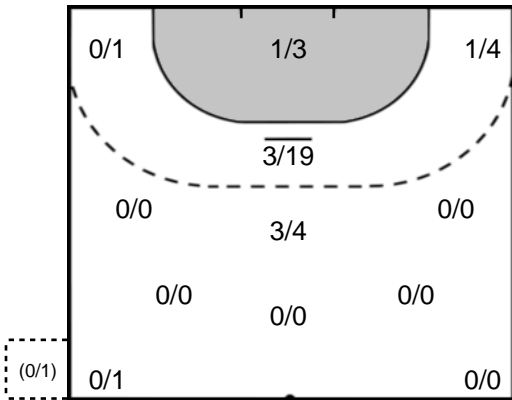

SOLBERG
Sanna Charlotte **24**

Goals: 1
Shots: 1
100 %

Goalkeeper Statistics

FTC-Rail Cargo Hungaria (HUN)

Team Esbjerg (DEN)

16 BÍRÓ Blanka

Saves: 8
Shots: 33
24 %

1 POULSEN Rikke Vestergaard