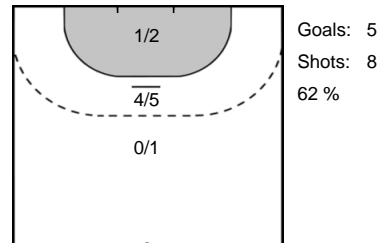

FREY
Sonja **48**