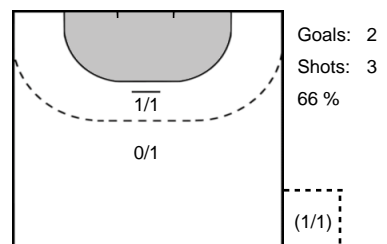

FRAFJORD
Marit Malm **13**