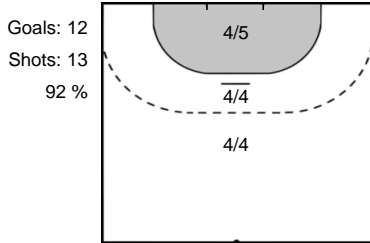

42 **KLUJBER**
Katrin Gitta