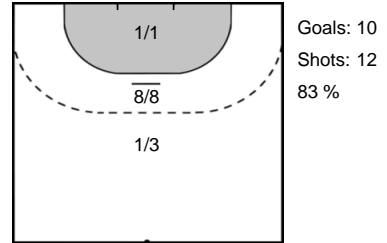

POLMAN
Estavana **79**