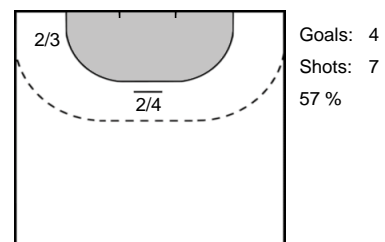

17 OMOREGIE
Elizabeth

30 LUCIANO
Jurswailly

96 GRBIC
Itana

Team Statistics Attack

Metz Handball (FRA)

CSM Bucuresti (ROU)

17 KANOR
Orlane

Goals: 3
Shots: 5
60 %