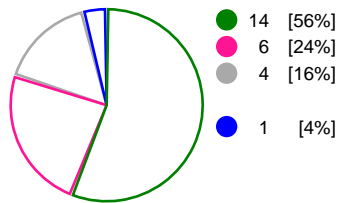

Match Statistics Shots

Metz Handball (FRA)

CSM Bucuresti (ROU)

Total Shots (48)

1st Half Shots (23)

2nd Half Shots (25)

Total Shots (48)

2nd Half Shots (26)

1st Half Shots (22)

● Goals ● Saves ● Missed ● Posts ● Blocks

Player Statistics: Metz Handball (FRA)

Goalkeeper	Total				All Saves/Shots					
No. Name	Saves	Shots	%	GC	7M	6M	9M	Wing	BT	FB
12 KAPITANOVIC Ivana (CRO)	10	35	29	25	0% (0/3)	31% (7/22)	33% (1/3)	40% (2/5)		
91 PIJEVIC Tea (CRO)	0	1	0	1	0% (0/1)					
TOTALS	10	36	28	26	0% (0/4)	31% (7/22)	33% (1/3)	40% (2/5)		0% (0/1)