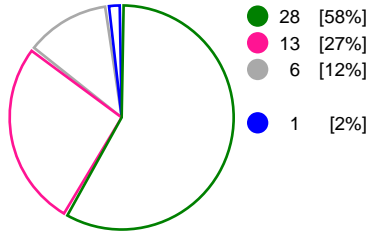

Match Statistics Overview

Metz Handball (FRA)			CSM Bucuresti (ROU)			
Total	1st half	2nd half	2nd half	1st half	Total	
28	14	14	Goals	13	13	26
48	23	25	Shots	26	22	48
58%	61%	56%	Shot Percentage	50%	59%	54%
0	0	0	Turnovers	0	0	0
0	0	0	Rule Technical Fouls	0	0	0
58%	61%	56%	Attack Percentage	50%	59%	54%
42	21	21	Shots on Goal	20	19	39
88%	91%	84%	On Target Percentage	77%	86%	81%
10	4	6	Saves	6	7	13
28%	24%	32%	GK Save Percentage	30%	33%	32%
2	0	2	7m Goals	2	2	4
4	0	4	7m Shots	2	2	4
50%	0%	50%	7m Percentage	100%	100%	100%
0	0	0	Fast Break Goals	0	0	1
6	2	4	Powerplay goals	2	0	2
0	0	0	Shorthanded goals	0	1	1
4	3	4	Most goals in succession	4	4	4
3	3	0	Yellow Cards	1	1	2
2	0	2	2 min Suspension	3	1	4
0	0	0	Red Cards	0	0	0
3	1	2	Team Timeouts	2	1	3

Match Statistics Shots

Metz Handball (FRA)

CSM Bucuresti (ROU)

Total Shots (48)

1st Half Shots (23)

2nd Half Shots (25)

Total Shots (48)

2nd Half Shots (26)