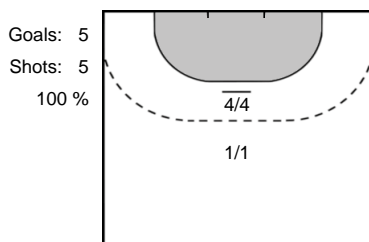

17 OMOREGIE
Elizabeth

30 LUCIANO
Jurswailly

96 GRBIC
Itana

Team Statistics Attack

Metz Handball (FRA)

CSM Bucuresti (ROU)

17 KANOR
Orlane

Goals: 3
Shots: 5
60 %