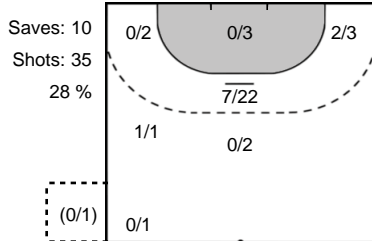

12 KAPITANOVIC Ivana