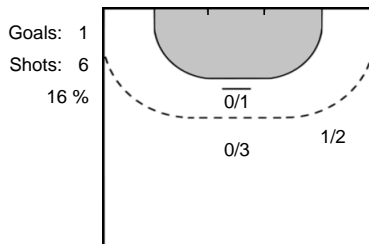

17 OMOREGIE
Elizabeth

30 LUCIANO
Jurswailly

96 GRBIC
Itana

Team Statistics Attack

Metz Handball (FRA)

CSM Bucuresti (ROU)

17 KANOR
Orlane

Goals: 3
Shots: 5
60 %