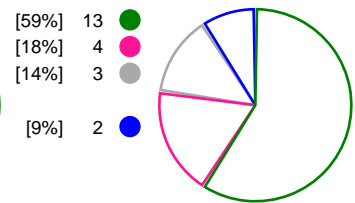

Match Statistics Shots

Metz Handball (FRA)

CSM Bucuresti (ROU)

Total Shots (48)

1st Half Shots (23)

2nd Half Shots (25)

Total Shots (48)

2nd Half Shots (26)

1st Half Shots (22)

● Goals ● Saves ● Missed ● Posts ● Blocks

Player Statistics: Metz Handball (FRA)

Goalkeeper	Total				All Saves/Shots					
No. Name	Saves	Shots	%	GC	7M	6M	9M	Wing	BT	FB
12 KAPITANOVIC Ivana (CRO)	10	35	29	25	0% (0/3)	31% (7/22)	33% (1/3)	40% (2/5)		
91 PIJEVIC Tea (CRO)	0	1	0	1	0% (0/1)					
TOTALS	10	36	28	26	0% (0/4)	31% (7/22)	33% (1/3)	40% (2/5)		0% (0/1)