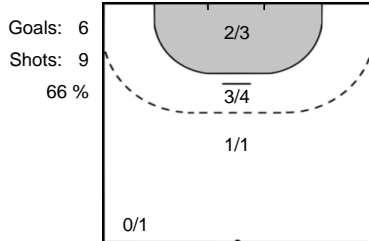

7 ZAADI DEUNA
Grace