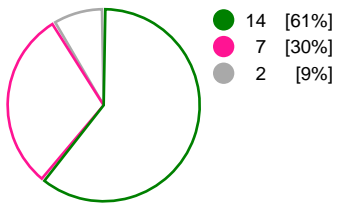

Match Statistics Shots

Metz Handball (FRA)

CSM Bucuresti (ROU)

Total Shots (48)

1st Half Shots (23)

2nd Half Shots (25)

Total Shots (48)

2nd Half Shots (26)

1st Half Shots (22)

● Goals ● Saves ● Missed ● Posts ● Blocks

Player Statistics: Metz Handball (FRA)

Goalkeeper	Total				All Saves/Shots					
No. Name	Saves	Shots	%	GC	7M	6M	9M	Wing	BT	FB
12 KAPITANOVIC Ivana (CRO)	10	35	29	25	0% (0/3)	31% (7/22)	33% (1/3)	40% (2/5)		
91 PIJEVIC Tea (CRO)	0	1	0	1	0% (0/1)					
TOTALS	10	36	28	26	0% (0/4)	31% (7/22)	33% (1/3)	40% (2/5)		0% (0/1)