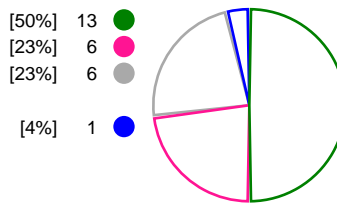

Match Statistics Shots

Metz Handball (FRA)

CSM Bucuresti (ROU)

Total Shots (48)

1st Half Shots (23)

2nd Half Shots (25)

Total Shots (48)

2nd Half Shots (26)

1st Half Shots (22)

● Goals ● Saves ● Missed ● Posts ● Blocks

Player Statistics: Metz Handball (FRA)

Goalkeeper	Total				All Saves/Shots					
No. Name	Saves	Shots	%	GC	7M	6M	9M	Wing	BT	FB
12 KAPITANOVIC Ivana (CRO)	10	35	29	25	0% (0/3)	31% (7/22)	33% (1/3)	40% (2/5)		
91 PIJEVIC Tea (CRO)	0	1	0	1	0% (0/1)					
TOTALS	10	36	28	26	0% (0/4)	31% (7/22)	33% (1/3)	40% (2/5)		0% (0/1)