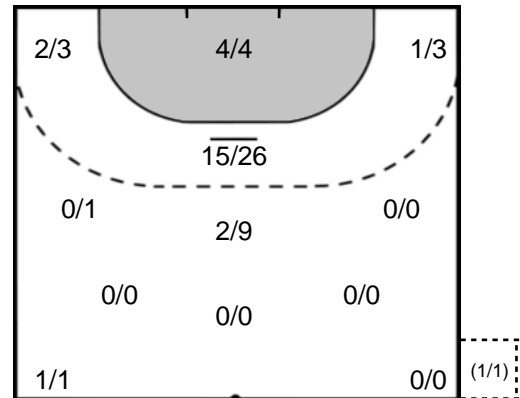

Team Statistics Attack

Metz Handball (FRA)

CSM Bucuresti (ROU)