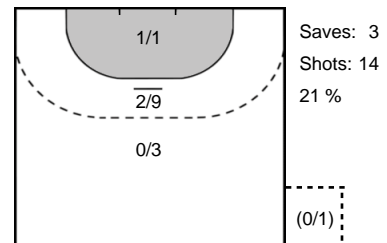

Metz Handball (FRA)

CSM Bucuresti (ROU)

12 KAPITANOVIC Ivana

GRUBISIC Jelena 87

91 PIJEVIC Tea

DEDU Denisa Stefania 16

Legend

- %** Efficiency
- Ass.** Assists
- Pos.** Position
- GC.** Goals conceded
- 7M** 7-metre Shots
- W** Wing Shots (Right, Left)
- BT** Breakthrough (Right, Center, Left)
- FB** Fast Break
- 6M** 6-metre Shots
- 9M** 9-metre Shots (Right, Center, Left)
- FT** Free Throw
- ST** Steals
- BL** Blocks
- YC** Yellow Cards
- RC** Red Cards
- BC** Blue Cards
- 2m** 2 Minute Suspensions
- UP** Unassigned Position