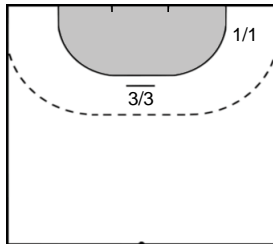

8 FLIPPES
Laura

Goals: 4
Shots: 4
100 %