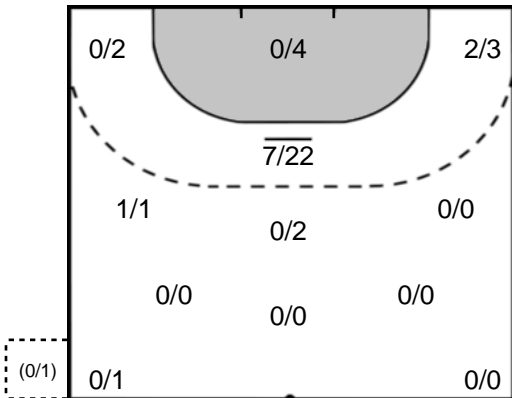

Goalkeeper Statistics

Metz Handball (FRA)

CSM Bucuresti (ROU)