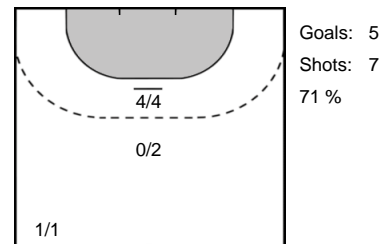

17 OMOREGIE
Elizabeth

30 LUCIANO
Jurswailly

96 GRBIC
Itana

Team Statistics Attack

Metz Handball (FRA)

CSM Bucuresti (ROU)

17 KANOR
Orlane

Goals: 3
Shots: 5
60 %