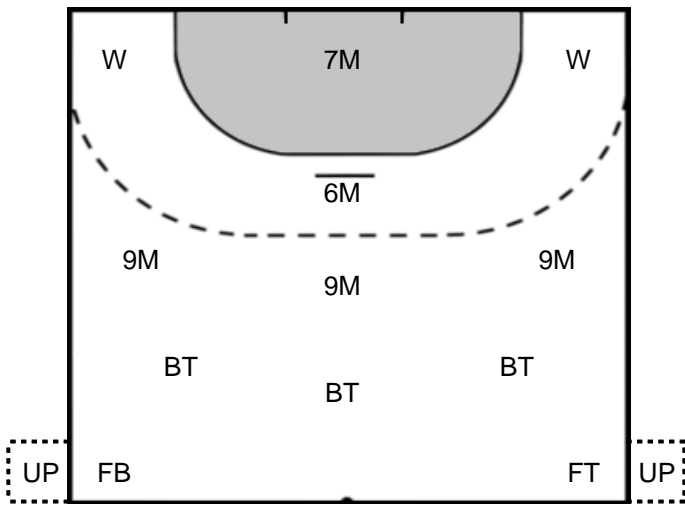

Metz Handball (FRA)

CSM Bucuresti (ROU)

12 KAPITANOVIC Ivana

GRUBISIC Jelena 87

91 PIJEVIC Tea

DEDU Denisa Stefania 16

Legend

- %** Efficiency
- Ass.** Assists
- Pos.** Position
- GC.** Goals conceded
- 7M** 7-metre Shots
- W** Wing Shots (Right, Left)
- BT** Breakthrough (Right, Center, Left)
- FB** Fast Break
- 6M** 6-metre Shots
- 9M** 9-metre Shots (Right, Center, Left)
- FT** Free Throw
- ST** Steals
- BL** Blocks
- YC** Yellow Cards
- RC** Red Cards
- BC** Blue Cards
- 2m** 2 Minute Suspensions
- UP** Unassigned Position