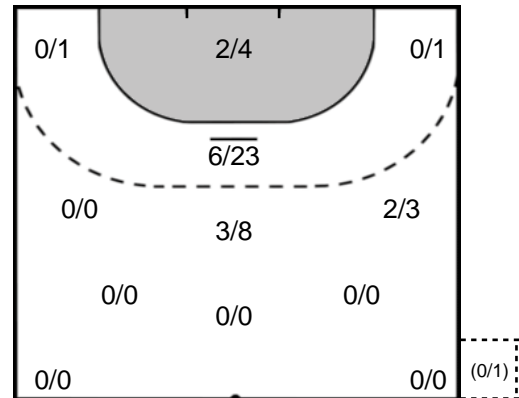

Goalkeeper Statistics

Metz Handball (FRA)

CSM Bucuresti (ROU)