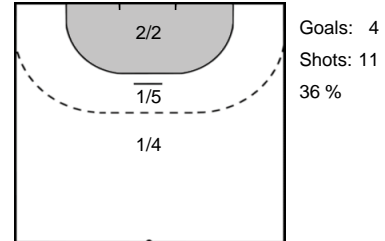

8 NEAGU
Cristina Georgiana