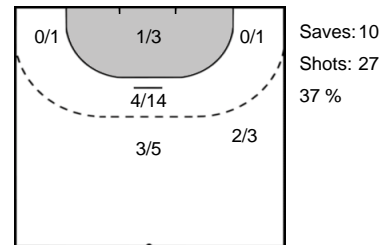

Metz Handball (FRA)

CSM Bucuresti (ROU)

12 KAPITANOVIC Ivana

GRUBISIC Jelena 87

91 PIJEVIC Tea

DEDU Denisa Stefania 16

Legend

- %** Efficiency
- Ass.** Assists
- Pos.** Position
- GC.** Goals conceded
- 7M** 7-metre Shots
- W** Wing Shots (Right, Left)
- BT** Breakthrough (Right, Center, Left)
- FB** Fast Break
- 6M** 6-metre Shots
- 9M** 9-metre Shots (Right, Center, Left)
- FT** Free Throw
- ST** Steals
- BL** Blocks
- YC** Yellow Cards
- RC** Red Cards
- BC** Blue Cards
- 2m** 2 Minute Suspensions
- UP** Unassigned Position