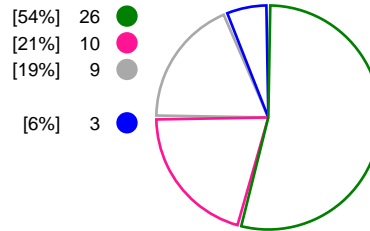

Match Statistics Shots

Metz Handball (FRA)

CSM Bucuresti (ROU)

Total Shots (48)

1st Half Shots (23)

2nd Half Shots (25)

Total Shots (48)

2nd Half Shots (26)

1st Half Shots (22)

● Goals ● Saves ● Missed ● Posts ● Blocks

Player Statistics: Metz Handball (FRA)

Goalkeeper	Total				All Saves/Shots					
No. Name	Saves	Shots	%	GC	7M	6M	9M	Wing	BT	FB
12 KAPITANOVIC Ivana (CRO)	10	35	29	25	0% (0/3)	31% (7/22)	33% (1/3)	40% (2/5)		
91 PIJEVIC Tea (CRO)	0	1	0	1	0% (0/1)					
TOTALS	10	36	28	26	0% (0/4)	31% (7/22)	33% (1/3)	40% (2/5)		0% (0/1)