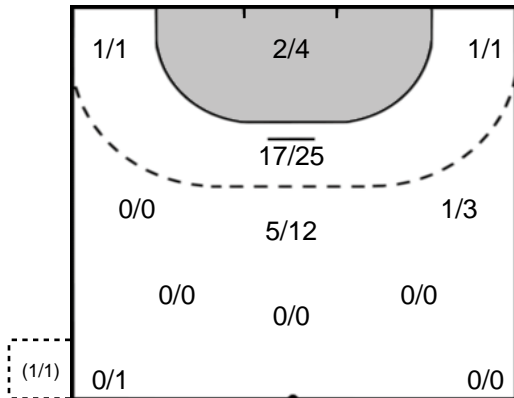

Team Statistics Attack

Metz Handball (FRA)

CSM Bucuresti (ROU)