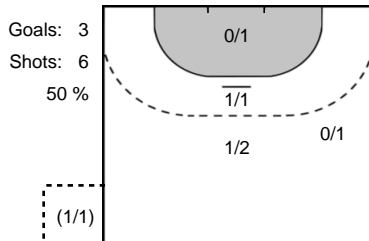

25 SAJKA
Marie Hélène