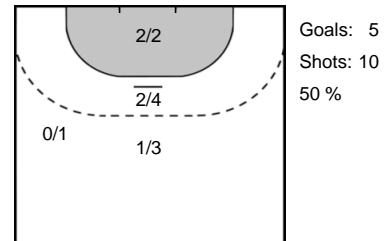

7 LEKIC
Andrea