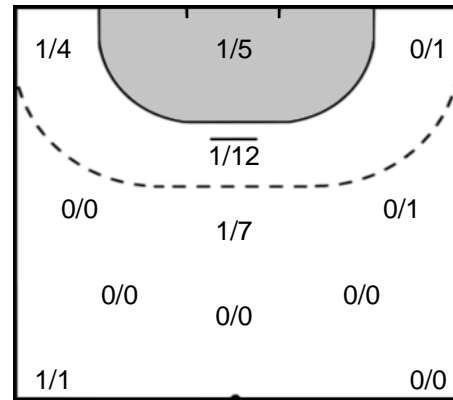

Goals: 1
Shots: 1
100 %

31 SZEMEREY
Zsófia

Goals: 0
Shots: 1
0 %

Goalkeeper Statistics

FTC-Rail Cargo Hungaria (HUN)

Rostov-Don (RUS)

31 SZEMEREY Zsófia

84 DE OLIVEIRA PESSOA Mayssa Raquel

16 BÍRÓ Blanka

21 SEDOYKINA Anna

Legend

- %** Efficiency
- Ass.** Assists
- Pos.** Position
- GC.** Goals conceded
- 7M** 7-metre Shots
- W** Wing Shots (Right, Left)
- BT** Breakthrough (Right, Center, Left)
- FB** Fast Break
- 6M** 6-metre Shots
- 9M** 9-metre Shots (Right, Center, Left)
- FT** Free Throw
- ST** Steals
- BL** Blocks
- YC** Yellow Cards
- RC** Red Cards
- BC** Blue Cards
- 2m** 2 Minute Suspensions
- UP** Unassigned Position