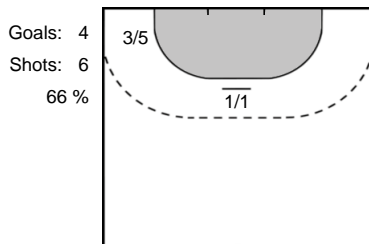

Team Statistics Attack

FTC-Rail Cargo Hungaria (HUN)

Rostov-Don (RUS)

42 KLUJBER
Katrin Gitta

6 MANAGAROVA
Iuliia

45 HÁFRA
Noémi

13 VYAKHIREVA
Anna

21 MÁRTON
Gréta