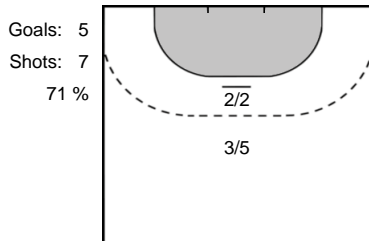

Team Statistics Attack

FTC-Rail Cargo Hungaria (HUN)

Rostov-Don (RUS)

42 KLUJBER
Katrin Gitta

6 MANAGAROVA
Iuliia

45 HÁFRA
Noémi

13 VYAKHIREVA
Anna

21 MÁRTON
Gréta