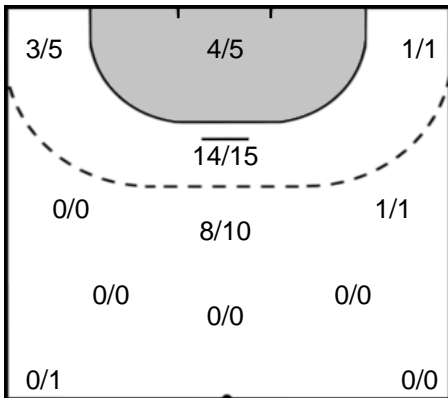

Team Statistics Attack

FTC-Rail Cargo Hungaria (HUN)

Rostov-Don (RUS)