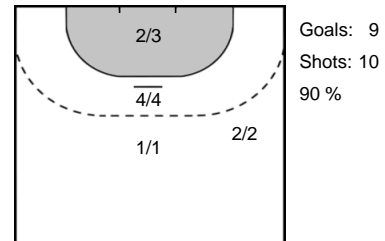

Team Statistics Attack

FTC-Rail Cargo Hungaria (HUN)

Rostov-Don (RUS)

42 KLUJBER
Katrin Gitta

6 MANAGAROVA
Iuliia

45 HÁFRA
Noémi

13 VYAKHIREVA
Anna

21 MÁRTON
Gréta