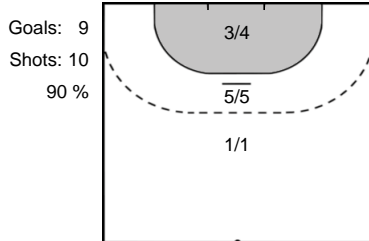

42 KLUJBER
Katrin Gitta