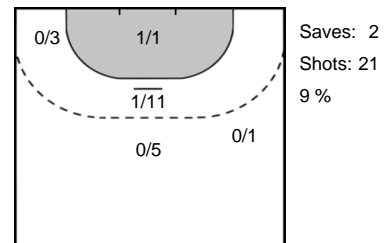

Goals: 1
Shots: 1
100 %

31 SZEMEREY
Zsófia

Goals: 0
Shots: 1
0 %

Goalkeeper Statistics

FTC-Rail Cargo Hungaria (HUN)

Rostov-Don (RUS)

31 SZEMEREY Zsófia

84 DE OLIVEIRA PESSOA Mayssa Raquel

16 BÍRÓ Blanka

21 SEDOYKINA Anna

Legend

- %** Efficiency
- Ass.** Assists
- Pos.** Position
- GC.** Goals conceded
- 7M** 7-metre Shots
- W** Wing Shots (Right, Left)
- BT** Breakthrough (Right, Center, Left)
- FB** Fast Break
- 6M** 6-metre Shots
- 9M** 9-metre Shots (Right, Center, Left)
- FT** Free Throw
- ST** Steals
- BL** Blocks
- YC** Yellow Cards
- RC** Red Cards
- BC** Blue Cards
- 2m** 2 Minute Suspensions
- UP** Unassigned Position