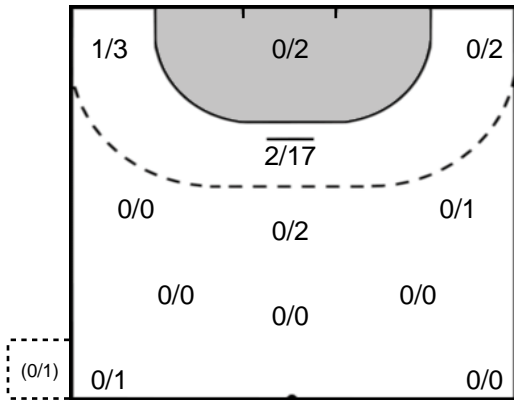

Goals: 1
Shots: 1
100 %

31 SZEMEREY
Zsófia

Goals: 0
Shots: 1
0 %

Goalkeeper Statistics

FTC-Rail Cargo Hungaria (HUN)

Rostov-Don (RUS)

31 SZEMEREY Zsófia

84 DE OLIVEIRA PESSOA Mayssa Raquel

16 BÍRÓ Blanka

21 SEDOYKINA Anna

Legend

- %** Efficiency
- Ass.** Assists
- Pos.** Position
- GC.** Goals conceded
- 7M** 7-metre Shots
- W** Wing Shots (Right, Left)
- BT** Breakthrough (Right, Center, Left)
- FB** Fast Break
- 6M** 6-metre Shots
- 9M** 9-metre Shots (Right, Center, Left)
- FT** Free Throw
- ST** Steals
- BL** Blocks
- YC** Yellow Cards
- RC** Red Cards
- BC** Blue Cards
- 2m** 2 Minute Suspensions
- UP** Unassigned Position