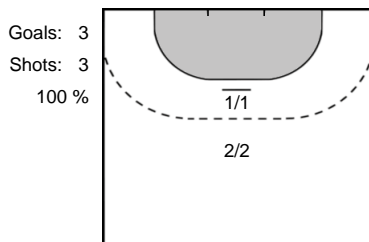

8 SZUCSANSZKI
Zita