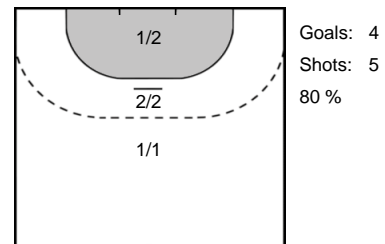

Team Statistics Attack

FTC-Rail Cargo Hungaria (HUN)

Rostov-Don (RUS)

42 KLUJBER
Katrin Gitta

6 MANAGAROVA
Iuliia

45 HÁFRA
Noémi

13 VYAKHIREVA
Anna

21 MÁRTON
Gréta

8 SEN
Anna

8 SZUCSANSZKI
Zita

63 KOZHOKAR
Kristina