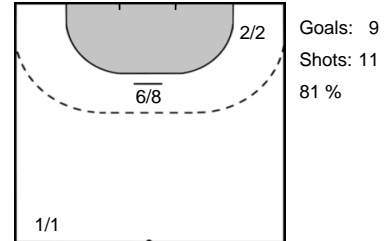

Team Statistics Attack

FTC-Rail Cargo Hungaria (HUN)

Rostov-Don (RUS)

42 KLUJBER
Katrin Gitta

6 MANAGAROVA
Iuliia

45 HÁFRA
Noémi

13 VYAKHIREVA
Anna

21 MÁRTON
Gréta