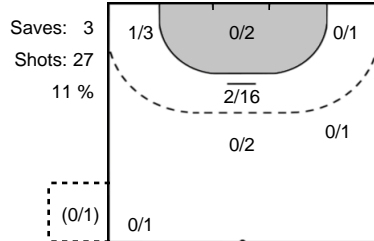

Goals: 1
Shots: 1
100 %

31 SZEMEREY
Zsófia

Goals: 0
Shots: 1
0 %

Goalkeeper Statistics

FTC-Rail Cargo Hungaria (HUN)

Rostov-Don (RUS)

31 SZEMEREY Zsófia

84 DE OLIVEIRA PESSOA Mayssa Raquel

16 BÍRÓ Blanka

21 SEDOYKINA Anna

Legend

- %** Efficiency
- Ass.** Assists
- Pos.** Position
- GC.** Goals conceded
- 7M** 7-metre Shots
- W** Wing Shots (Right, Left)
- BT** Breakthrough (Right, Center, Left)
- FB** Fast Break
- 6M** 6-metre Shots
- 9M** 9-metre Shots (Right, Center, Left)
- FT** Free Throw
- ST** Steals
- BL** Blocks
- YC** Yellow Cards
- RC** Red Cards
- BC** Blue Cards
- 2m** 2 Minute Suspensions
- UP** Unassigned Position