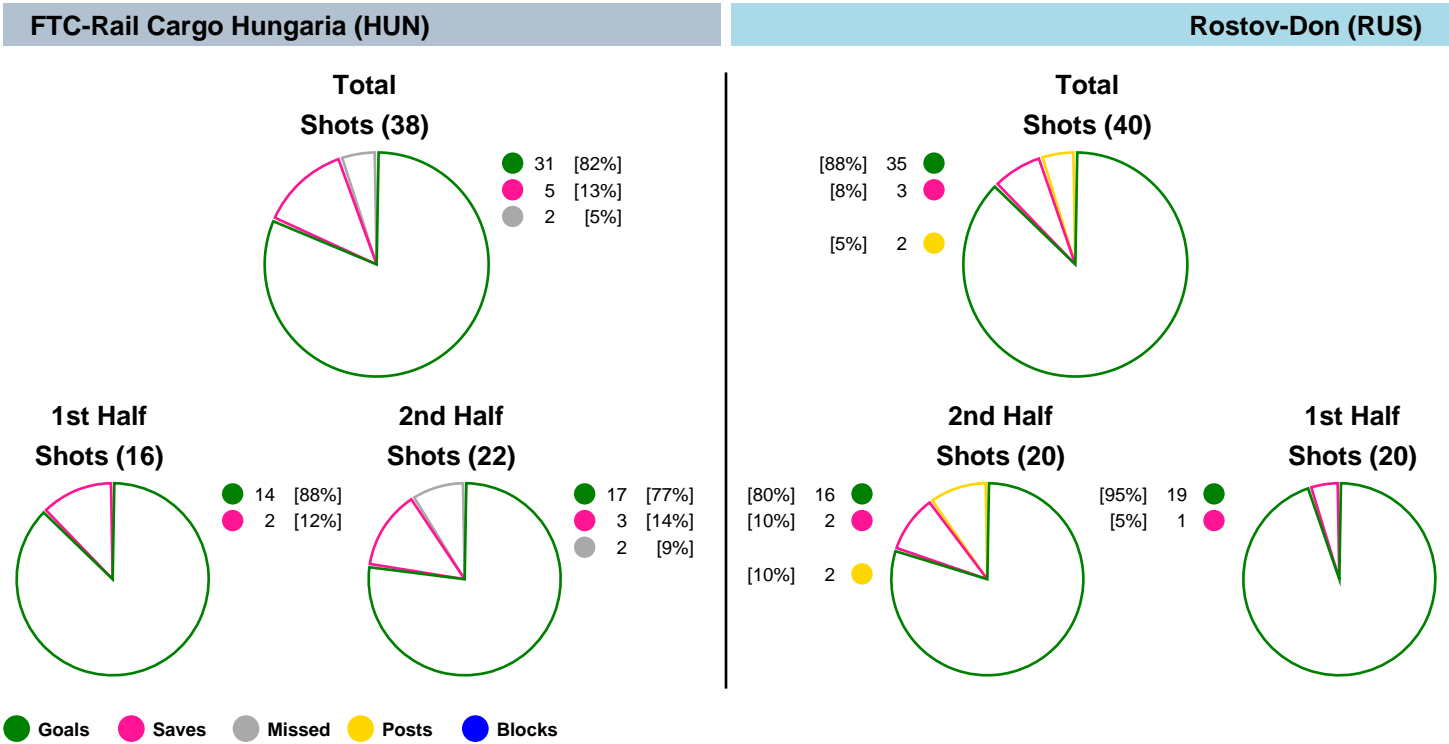

HUN

20 W593 R4
009

FTC-Rail Cargo Hungaria vs Rostov-Don

31 - 35

(14 - 19)

Match ended: 60:00

RUS

Throw-off: 08.02.2020, 20:00
Erd Arena, Erd / HUN

Referees: Daniel Freitas (POR), Cesar Carvalho (POR)

Match Statistics Overview

FTC-Rail Cargo Hungaria (HUN)			Rostov-Don (RUS)			
Total	1st half	2nd half	2nd half	1st half	Total	
31	14	17	Goals	16	19	35
38	16	22	Shots	20	20	40
82%	88%	77%	Shot Percentage	80%	95%	88%
0	0	0	Turnovers	0	0	0
0	0	0	Rule Technical Fouls	0	0	0
82%	88%	77%	Attack Percentage	80%	95%	88%
36	16	20	Shots on Goal	20	20	40
95%	100%	91%	On Target Percentage	100%	100%	100%
3	1	2	Saves	3	2	5
8%	5%	11%	GK Save Percentage	15%	12%	14%
4	0	4	7m Goals	1	2	3
5	1	4	7m Shots	3	2	5
80%	0%	100%	7m Percentage	33%	100%	60%
0	0	0	Fast Break Goals	0	0	2
5	1	4	Powerplay goals	3	2	5
3	1	2	Shorthanded goals	0	2	2
4	2	4	Most goals in succession	3	4	4
2	1	1	Yellow Cards	0	1	1
4	2	2	2 min Suspension	2	1	3
0	0	0	Red Cards	0	0	0
2	1	1	Team Timeouts	2	1	3

Match Statistics Shots

Player Statistics: FTC-Rail Cargo Hungaria (HUN)

Goalkeeper	Total				All Saves/Shots					
No. Name	Saves	Shots	%	GC	7M	6M	9M	Wing	BT	FB
16 BÍRÓ Blanka	0	2	0	2		0% (0/1)		0% (0/1)		
31 SZEMEREY Zsófia	3	27	11	24	0% (0/2)	12% (2/16)	0% (0/3)	25% (1/4)		0% (0/1)
TOTALS	3	29	10	26	0% (0/2)	11% (2/17)	0% (0/3)	20% (1/5)		0% (0/1)