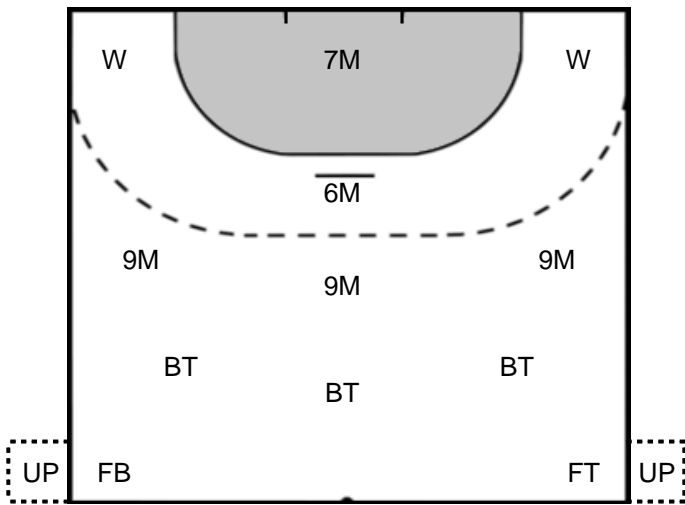

Goals: 1
Shots: 1
100 %

31 SZEMEREY
Zsófia

Goals: 0
Shots: 1
0 %

Goalkeeper Statistics

FTC-Rail Cargo Hungaria (HUN)

Rostov-Don (RUS)

31 SZEMEREY Zsófia

84 DE OLIVEIRA PESSOA Mayssa Raquel

16 BÍRÓ Blanka

21 SEDOYKINA Anna

Legend

- %** Efficiency
- Ass.** Assists
- Pos.** Position
- GC.** Goals conceded
- 7M** 7-metre Shots
- W** Wing Shots (Right, Left)
- BT** Breakthrough (Right, Center, Left)
- FB** Fast Break
- 6M** 6-metre Shots
- 9M** 9-metre Shots (Right, Center, Left)
- FT** Free Throw
- ST** Steals
- BL** Blocks
- YC** Yellow Cards
- RC** Red Cards
- BC** Blue Cards
- 2m** 2 Minute Suspensions
- UP** Unassigned Position