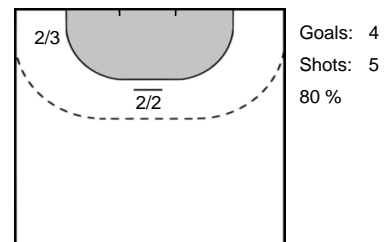

63 KOZHOKAR
Kristina