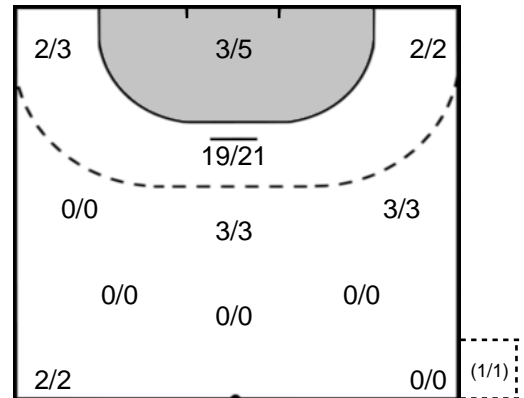

Team Statistics Attack

FTC-Rail Cargo Hungaria (HUN)

Rostov-Don (RUS)