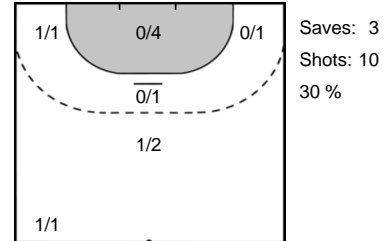

Goals: 1
Shots: 1
100 %

31 SZEMEREY
Zsófia

Goals: 0
Shots: 1
0 %

Goalkeeper Statistics

FTC-Rail Cargo Hungaria (HUN)

Rostov-Don (RUS)

31 SZEMEREY Zsófia

84 DE OLIVEIRA PESSOA Mayssa Raquel

16 BÍRÓ Blanka

21 SEDOYKINA Anna

Legend

- %** Efficiency
- Ass.** Assists
- Pos.** Position
- GC.** Goals conceded
- 7M** 7-metre Shots
- W** Wing Shots (Right, Left)
- BT** Breakthrough (Right, Center, Left)
- FB** Fast Break
- 6M** 6-metre Shots
- 9M** 9-metre Shots (Right, Center, Left)
- FT** Free Throw
- ST** Steals
- BL** Blocks
- YC** Yellow Cards
- RC** Red Cards
- BC** Blue Cards
- 2m** 2 Minute Suspensions
- UP** Unassigned Position