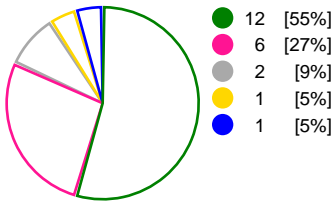

Match Statistics Shots

Vipers Kristiansand (NOR)

CSM Bucuresti (ROU)

Total Shots (43)

1st Half Shots (22)

2nd Half Shots (21)

Total Shots (41)

2nd Half Shots (22)

1st Half Shots (19)

● Goals ● Saves ● Missed ● Posts ● Blocks

Player Statistics: Vipers Kristiansand (NOR)

Goalkeeper	Total				All Saves/Shots					
No. Name	Saves	Shots	%	GC	7M	6M	9M	Wing	BT	FB
1 PEDERSEN Andrea Austmo	11	36	31	25	0% (0/2)	18% (2/11)	40% (8/20)	33% (1/3)		
TOTALS	11	36	31	25	0% (0/2)	18% (2/11)	40% (8/20)	33% (1/3)		