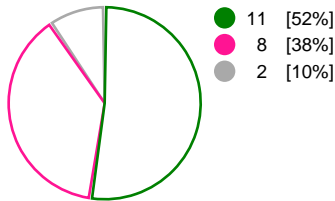

Match Statistics Shots

Vipers Kristiansand (NOR)

CSM Bucuresti (ROU)

Total Shots (43)

1st Half Shots (22)

2nd Half Shots (21)

Total Shots (41)

2nd Half Shots (22)

1st Half Shots (19)

● Goals ● Saves ● Missed ● Posts ● Blocks

Player Statistics: Vipers Kristiansand (NOR)

Goalkeeper	Total				All Saves/Shots					
No. Name	Saves	Shots	%	GC	7M	6M	9M	Wing	BT	FB
1 PEDERSEN Andrea Austmo	11	36	31	25	0% (0/2)	18% (2/11)	40% (8/20)	33% (1/3)		
TOTALS	11	36	31	25	0% (0/2)	18% (2/11)	40% (8/20)	33% (1/3)		