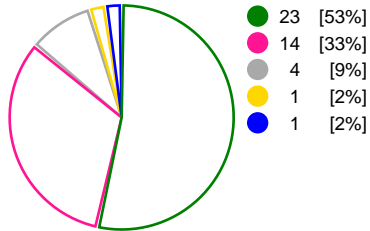

Match Statistics Overview

Vipers Kristiansand (NOR)			CSM Bucuresti (ROU)			
Total	1st half	2nd half	2nd half	1st half	Total	
23	12	11	Goals	14	11	25
43	22	21	Shots	22	19	41
53%	55%	52%	Shot Percentage	64%	58%	61%
0	0	0	Turnovers	0	0	0
0	0	0	Rule Technical Fouls	0	0	0
53%	55%	52%	Attack Percentage	64%	58%	61%
39	20	19	Shots on Goal	19	18	37
91%	91%	90%	On Target Percentage	86%	95%	90%
11	7	4	Saves	8	6	14
31%	39%	22%	GK Save Percentage	42%	33%	38%
2	1	1	7m Goals	1	1	2
4	3	1	7m Shots	1	1	2
50%	33%	100%	7m Percentage	100%	100%	100%
0	0	0	Fast Break Goals	0	0	0
5	3	2	Powerplay goals	1	2	3
1	1	0	Shorthanded goals	2	2	4
4	4	3	Most goals in succession	6	3	6
3	3	0	Yellow Cards	1	2	3
3	2	1	2 min Suspension	1	4	5
0	0	0	Red Cards	0	0	0
3	1	2	Team Timeouts	2	1	3

Match Statistics Shots

Vipers Kristiansand (NOR)

CSM Bucuresti (ROU)

Total Shots (43)

1st Half Shots (22)

2nd Half Shots (21)

Total Shots (41)

2nd Half Shots (22)