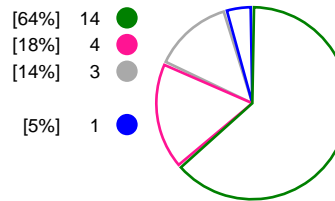

Match Statistics Shots

Vipers Kristiansand (NOR)

CSM Bucuresti (ROU)

Total Shots (43)

1st Half Shots (22)

2nd Half Shots (21)

Total Shots (41)

2nd Half Shots (22)

1st Half Shots (19)

● Goals ● Saves ● Missed ● Posts ● Blocks

Player Statistics: Vipers Kristiansand (NOR)

Goalkeeper	Total				All Saves/Shots					
No. Name	Saves	Shots	%	GC	7M	6M	9M	Wing	BT	FB
1 PEDERSEN Andrea Austmo	11	36	31	25	0% (0/2)	18% (2/11)	40% (8/20)	33% (1/3)		
TOTALS	11	36	31	25	0% (0/2)	18% (2/11)	40% (8/20)	33% (1/3)		