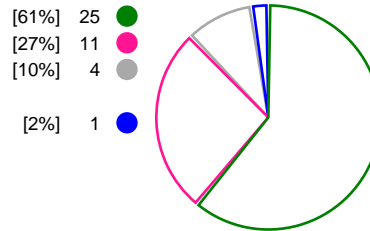

Match Statistics Shots

Vipers Kristiansand (NOR)

CSM Bucuresti (ROU)

Total Shots (43)

1st Half Shots (22)

2nd Half Shots (21)

Total Shots (41)

2nd Half Shots (22)

1st Half Shots (19)

● Goals ● Saves ● Missed ● Posts ● Blocks

Player Statistics: Vipers Kristiansand (NOR)

Goalkeeper	Total				All Saves/Shots					
No. Name	Saves	Shots	%	GC	7M	6M	9M	Wing	BT	FB
1 PEDERSEN Andrea Austmo	11	36	31	25	0% (0/2)	18% (2/11)	40% (8/20)	33% (1/3)		
TOTALS	11	36	31	25	0% (0/2)	18% (2/11)	40% (8/20)	33% (1/3)		