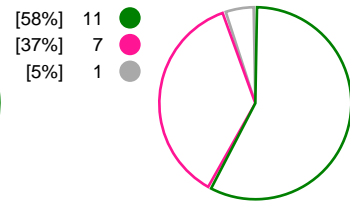

Match Statistics Shots

Vipers Kristiansand (NOR)

CSM Bucuresti (ROU)

Total Shots (43)

1st Half Shots (22)

2nd Half Shots (21)

Total Shots (41)

2nd Half Shots (22)

1st Half Shots (19)

● Goals ● Saves ● Missed ● Posts ● Blocks

Player Statistics: Vipers Kristiansand (NOR)

Goalkeeper	Total				All Saves/Shots					
No. Name	Saves	Shots	%	GC	7M	6M	9M	Wing	BT	FB
1 PEDERSEN Andrea Austmo	11	36	31	25	0% (0/2)	18% (2/11)	40% (8/20)	33% (1/3)		
TOTALS	11	36	31	25	0% (0/2)	18% (2/11)	40% (8/20)	33% (1/3)		