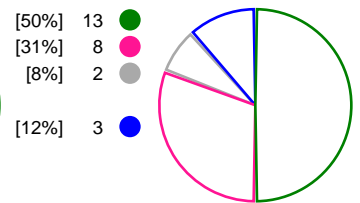

Throw-off: 02.02.2020, 16:50
Blue Water Dokken, Esbjerg / DEN

Match Statistics Overview

Team Esbjerg (DEN)			FTC-Rail Cargo Hungaria (HUN)			
Total	1st half	2nd half		2nd half	1st half	Total
29	13	16	Goals	14	13	27
44	19	25	Shots	24	26	50
66%	68%	64%	Shot Percentage	58%	50%	54%
0	0	0	Turnovers	0	0	0
0	0	0	Rule Technical Fouls	0	0	0
66%	68%	64%	Attack Percentage	58%	50%	54%
38	17	21	Shots on Goal	21	24	45
86%	89%	84%	On Target Percentage	88%	92%	90%
15	8	7	Saves	5	4	9
36%	38%	33%	GK Save Percentage	24%	24%	24%
1	0	1	7m Goals	0	1	1
1	0	1	7m Shots	0	1	1
100%	0%	100%	7m Percentage	0%	100%	100%
1	0	0	Fast Break Goals	0	0	0
5	1	4	Powerplay goals	4	0	4
2	0	2	Shorthanded goals	0	1	1
3	3	3	Most goals in succession	3	5	5
1	1	0	Yellow Cards	0	1	1
2	0	2	2 min Suspension	1	2	3
0	0	0	Red Cards	0	0	0
3	1	2	Team Timeouts	2	1	3

Match Statistics Shots

Team Esbjerg (DEN)

FTC-Rail Cargo Hungaria (HUN)

Total Shots (44)

1st Half Shots (19)

2nd Half Shots (25)

Total Shots (50)

2nd Half Shots (24)

1st Half Shots (26)

● Goals ● Saves ● Missed ● Posts ● Blocks

Player Statistics: Team Esbjerg (DEN)

Goalkeeper	Total				All Saves/Shots					
No. Name	Saves	Shots	%	GC	7M	6M	9M	Wing	BT	FB
1 POULSEN Rikke Vestergaard	0	7	0	7		0% (0/2)	0% (0/3)	0% (0/2)		
12 GRANLUND Rikke Marie (NOR)	15	35	43	20	0% (0/1)	38% (5/13)	64% (9/14)	14% (1/7)		
TOTALS	15	42	36	27	0% (0/1)	33% (5/15)	52% (9/17)	11% (1/9)		