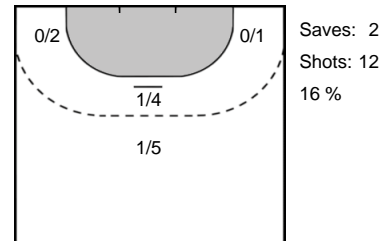

FTC-Rail Cargo Hungaria (HUN)

12 **GRANLUND**
Rikke Marie

BÍRÓ
Blanka **16**

1 **POULSEN**
Rikke Vestergaard

SZEMEREY
Zsófia **31**

Legend

- %** Efficiency
- Ass.** Assists
- Pos.** Position
- GC.** Goals conceded
- 7M** 7-metre Shots
- W** Wing Shots (Right, Left)
- BT** Breakthrough (Right, Center, Left)
- FB** Fast Break
- 6M** 6-metre Shots
- 9M** 9-metre Shots (Right, Center, Left)
- FT** Free Throw
- ST** Steals
- BL** Blocks
- YC** Yellow Cards
- RC** Red Cards
- BC** Blue Cards
- 2m** 2 Minute Suspensions
- UP** Unassigned Position