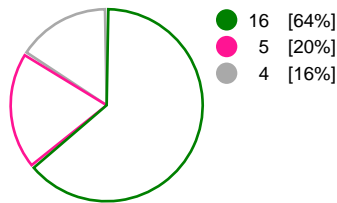

Throw-off: 02.02.2020, 16:50
Blue Water Dokken, Esbjerg / DEN

Match Statistics Overview

Team Esbjerg (DEN)			FTC-Rail Cargo Hungaria (HUN)			
Total	1st half	2nd half		2nd half	1st half	Total
29	13	16	Goals	14	13	27
44	19	25	Shots	24	26	50
66%	68%	64%	Shot Percentage	58%	50%	54%
0	0	0	Turnovers	0	0	0
0	0	0	Rule Technical Fouls	0	0	0
66%	68%	64%	Attack Percentage	58%	50%	54%
38	17	21	Shots on Goal	21	24	45
86%	89%	84%	On Target Percentage	88%	92%	90%
15	8	7	Saves	5	4	9
36%	38%	33%	GK Save Percentage	24%	24%	24%
1	0	1	7m Goals	0	1	1
1	0	1	7m Shots	0	1	1
100%	0%	100%	7m Percentage	0%	100%	100%
1	0	0	Fast Break Goals	0	0	0
5	1	4	Powerplay goals	4	0	4
2	0	2	Shorthanded goals	0	1	1
3	3	3	Most goals in succession	3	5	5
1	1	0	Yellow Cards	0	1	1
2	0	2	2 min Suspension	1	2	3
0	0	0	Red Cards	0	0	0
3	1	2	Team Timeouts	2	1	3

Match Statistics Shots

Team Esbjerg (DEN)

FTC-Rail Cargo Hungaria (HUN)

Total Shots (44)

1st Half Shots (19)

2nd Half Shots (25)

Total Shots (50)

2nd Half Shots (24)

1st Half Shots (26)

● Goals ● Saves ● Missed ● Posts ● Blocks

Player Statistics: Team Esbjerg (DEN)

Goalkeeper	Total				All Saves/Shots					
No. Name	Saves	Shots	%	GC	7M	6M	9M	Wing	BT	FB
1 POULSEN Rikke Vestergaard	0	7	0	7		0% (0/2)	0% (0/3)	0% (0/2)		
12 GRANLUND Rikke Marie (NOR)	15	35	43	20	0% (0/1)	38% (5/13)	64% (9/14)	14% (1/7)		
TOTALS	15	42	36	27	0% (0/1)	33% (5/15)	52% (9/17)	11% (1/9)		