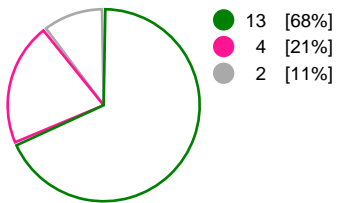

Throw-off: 02.02.2020, 16:50
Blue Water Dokken, Esbjerg / DEN

Match Statistics Overview

Team Esbjerg (DEN)			FTC-Rail Cargo Hungaria (HUN)			
Total	1st half	2nd half		2nd half	1st half	Total
29	13	16	Goals	14	13	27
44	19	25	Shots	24	26	50
66%	68%	64%	Shot Percentage	58%	50%	54%
0	0	0	Turnovers	0	0	0
0	0	0	Rule Technical Fouls	0	0	0
66%	68%	64%	Attack Percentage	58%	50%	54%
38	17	21	Shots on Goal	21	24	45
86%	89%	84%	On Target Percentage	88%	92%	90%
15	8	7	Saves	5	4	9
36%	38%	33%	GK Save Percentage	24%	24%	24%
1	0	1	7m Goals	0	1	1
1	0	1	7m Shots	0	1	1
100%	0%	100%	7m Percentage	0%	100%	100%
1	0	0	Fast Break Goals	0	0	0
5	1	4	Powerplay goals	4	0	4
2	0	2	Shorthanded goals	0	1	1
3	3	3	Most goals in succession	3	5	5
1	1	0	Yellow Cards	0	1	1
2	0	2	2 min Suspension	1	2	3
0	0	0	Red Cards	0	0	0
3	1	2	Team Timeouts	2	1	3

Match Statistics Shots

Team Esbjerg (DEN)

FTC-Rail Cargo Hungaria (HUN)

Total Shots (44)

1st Half Shots (19)

2nd Half Shots (25)

Total Shots (50)

2nd Half Shots (24)

1st Half Shots (26)

● Goals ● Saves ● Missed ● Posts ● Blocks

Player Statistics: Team Esbjerg (DEN)

Goalkeeper	Total				All Saves/Shots					
No. Name	Saves	Shots	%	GC	7M	6M	9M	Wing	BT	FB
1 POULSEN Rikke Vestergaard	0	7	0	7		0% (0/2)	0% (0/3)	0% (0/2)		
12 GRANLUND Rikke Marie (NOR)	15	35	43	20	0% (0/1)	38% (5/13)	64% (9/14)	14% (1/7)		
TOTALS	15	42	36	27	0% (0/1)	33% (5/15)	52% (9/17)	11% (1/9)		