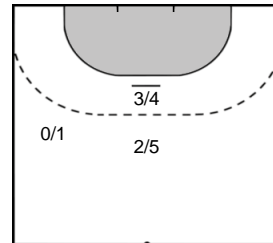

Team Statistics Attack

Team Esbjerg (DEN)

FTC-Rail Cargo Hungaria (HUN)

79 POLMAN Estavana

Goals: 8
Shots: 14
57 %

91 KOVACSICS Anikó

Goals: 5
Shots: 10
50 %

48 FREY Sonja