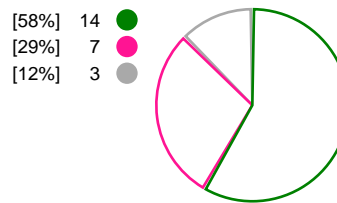

Throw-off: 02.02.2020, 16:50
Blue Water Dokken, Esbjerg / DEN

Match Statistics Overview

Team Esbjerg (DEN)			FTC-Rail Cargo Hungaria (HUN)			
Total	1st half	2nd half		2nd half	1st half	Total
29	13	16	Goals	14	13	27
44	19	25	Shots	24	26	50
66%	68%	64%	Shot Percentage	58%	50%	54%
0	0	0	Turnovers	0	0	0
0	0	0	Rule Technical Fouls	0	0	0
66%	68%	64%	Attack Percentage	58%	50%	54%
38	17	21	Shots on Goal	21	24	45
86%	89%	84%	On Target Percentage	88%	92%	90%
15	8	7	Saves	5	4	9
36%	38%	33%	GK Save Percentage	24%	24%	24%
1	0	1	7m Goals	0	1	1
1	0	1	7m Shots	0	1	1
100%	0%	100%	7m Percentage	0%	100%	100%
1	0	0	Fast Break Goals	0	0	0
5	1	4	Powerplay goals	4	0	4
2	0	2	Shorthanded goals	0	1	1
3	3	3	Most goals in succession	3	5	5
1	1	0	Yellow Cards	0	1	1
2	0	2	2 min Suspension	1	2	3
0	0	0	Red Cards	0	0	0
3	1	2	Team Timeouts	2	1	3

Match Statistics Shots

Team Esbjerg (DEN)

FTC-Rail Cargo Hungaria (HUN)

Total Shots (44)

1st Half Shots (19)

2nd Half Shots (25)

Total Shots (50)

2nd Half Shots (24)

1st Half Shots (26)

● Goals ● Saves ● Missed ● Posts ● Blocks

Player Statistics: Team Esbjerg (DEN)

Goalkeeper	Total				All Saves/Shots					
No. Name	Saves	Shots	%	GC	7M	6M	9M	Wing	BT	FB
1 POULSEN Rikke Vestergaard	0	7	0	7		0% (0/2)	0% (0/3)	0% (0/2)		
12 GRANLUND Rikke Marie (NOR)	15	35	43	20	0% (0/1)	38% (5/13)	64% (9/14)	14% (1/7)		
TOTALS	15	42	36	27	0% (0/1)	33% (5/15)	52% (9/17)	11% (1/9)		