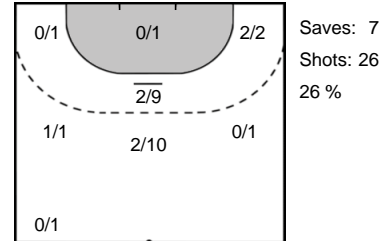

6 SCHATZL
Nadine

Goals: 4
Shots: 7
57 %

51 INGSTAD
Vilde Mortensen

Goals: 3
Shots: 4
75 %

24 SNELDER
Danick Albertine

Goals: 3
Shots: 4
75 %

13 FRAFJORD
Marit Malm

Goals: 1
Shots: 3
33 %

8 SZUCSANSZKI
Zita

Goals: 1
Shots: 3
33 %

25 JÓNSDÓTTIR
Rut Arnfjörd

Goals: 1
Shots: 1
100 %

15 DEBRECZENI-KLIVINYI
Kinga

Goals: 1
Shots: 2
50 %

Goalkeeper Statistics

Team Esbjerg (DEN)

FTC-Rail Cargo Hungaria (HUN)

12 **GRANLUND**
Rikke Marie

BÍRÓ
Blanka **16**

1 **POULSEN**
Rikke Vestergaard

SZEMEREY
Zsófia **31**

Legend

- %** Efficiency
- Ass.** Assists
- Pos.** Position
- GC.** Goals conceded
- 7M** 7-metre Shots
- W** Wing Shots (Right, Left)
- BT** Breakthrough (Right, Center, Left)
- FB** Fast Break
- 6M** 6-metre Shots
- 9M** 9-metre Shots (Right, Center, Left)
- FT** Free Throw
- ST** Steals
- BL** Blocks
- YC** Yellow Cards
- RC** Red Cards
- BC** Blue Cards
- 2m** 2 Minute Suspensions
- UP** Unassigned Position