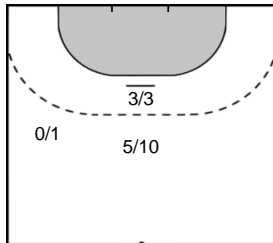

Team Statistics Attack

Team Esbjerg (DEN)

FTC-Rail Cargo Hungaria (HUN)

79 POLMAN Estavana

Goals: 8
Shots: 14
57 %

91 KOVACSICS Anikó

Goals: 5
Shots: 10
50 %

48 FREY Sonja