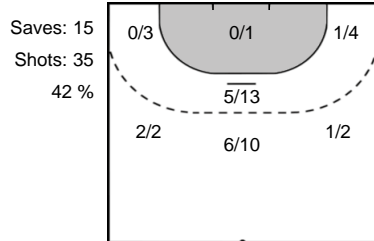

6 SCHATZL
Nadine

Goals: 4
Shots: 7
57 %

51 INGSTAD
Vilde Mortensen

Goals: 3
Shots: 4
75 %

24 SNELDER
Danick Albertine

Goals: 3
Shots: 4
75 %

13 FRAFJORD
Marit Malm

Goals: 1
Shots: 3
33 %

8 SZUCSANSZKI
Zita

Goals: 1
Shots: 3
33 %

25 JÓNSDÓTTIR
Rut Arnfjörd

Goals: 1
Shots: 1
100 %

15 DEBRECZENI-KLIVINYI
Kinga

Goals: 1
Shots: 2
50 %

Goalkeeper Statistics

Team Esbjerg (DEN)

FTC-Rail Cargo Hungaria (HUN)

12 **GRANLUND**
Rikke Marie

BÍRÓ
Blanka **16**

1 **POULSEN**
Rikke Vestergaard

SZEMEREY
Zsófia **31**

Legend

- %** Efficiency
- Ass.** Assists
- Pos.** Position
- GC.** Goals conceded
- 7M** 7-metre Shots
- W** Wing Shots (Right, Left)
- BT** Breakthrough (Right, Center, Left)
- FB** Fast Break
- 6M** 6-metre Shots
- 9M** 9-metre Shots (Right, Center, Left)
- FT** Free Throw
- ST** Steals
- BL** Blocks
- YC** Yellow Cards
- RC** Red Cards
- BC** Blue Cards
- 2m** 2 Minute Suspensions
- UP** Unassigned Position