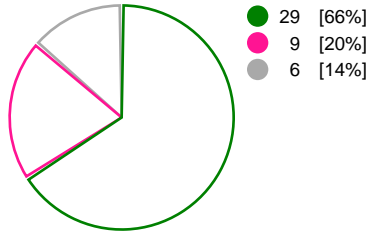

Throw-off: 02.02.2020, 16:50
Blue Water Dokken, Esbjerg / DEN

Match Statistics Overview

Team Esbjerg (DEN)			FTC-Rail Cargo Hungaria (HUN)			
Total	1st half	2nd half		2nd half	1st half	Total
29	13	16	Goals	14	13	27
44	19	25	Shots	24	26	50
66%	68%	64%	Shot Percentage	58%	50%	54%
0	0	0	Turnovers	0	0	0
0	0	0	Rule Technical Fouls	0	0	0
66%	68%	64%	Attack Percentage	58%	50%	54%
38	17	21	Shots on Goal	21	24	45
86%	89%	84%	On Target Percentage	88%	92%	90%
15	8	7	Saves	5	4	9
36%	38%	33%	GK Save Percentage	24%	24%	24%
1	0	1	7m Goals	0	1	1
1	0	1	7m Shots	0	1	1
100%	0%	100%	7m Percentage	0%	100%	100%
1	0	0	Fast Break Goals	0	0	0
5	1	4	Powerplay goals	4	0	4
2	0	2	Shorthanded goals	0	1	1
3	3	3	Most goals in succession	3	5	5
1	1	0	Yellow Cards	0	1	1
2	0	2	2 min Suspension	1	2	3
0	0	0	Red Cards	0	0	0
3	1	2	Team Timeouts	2	1	3

Match Statistics Shots

Team Esbjerg (DEN)

FTC-Rail Cargo Hungaria (HUN)

Total Shots (44)

1st Half Shots (19)

2nd Half Shots (25)

Total Shots (50)

2nd Half Shots (24)