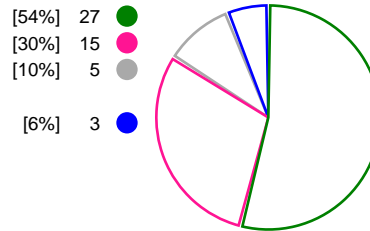

Throw-off: 02.02.2020, 16:50
Blue Water Dokken, Esbjerg / DEN

Match Statistics Overview

Team Esbjerg (DEN)			FTC-Rail Cargo Hungaria (HUN)			
Total	1st half	2nd half		2nd half	1st half	Total
29	13	16	Goals	14	13	27
44	19	25	Shots	24	26	50
66%	68%	64%	Shot Percentage	58%	50%	54%
0	0	0	Turnovers	0	0	0
0	0	0	Rule Technical Fouls	0	0	0
66%	68%	64%	Attack Percentage	58%	50%	54%
38	17	21	Shots on Goal	21	24	45
86%	89%	84%	On Target Percentage	88%	92%	90%
15	8	7	Saves	5	4	9
36%	38%	33%	GK Save Percentage	24%	24%	24%
1	0	1	7m Goals	0	1	1
1	0	1	7m Shots	0	1	1
100%	0%	100%	7m Percentage	0%	100%	100%
1	0	0	Fast Break Goals	0	0	0
5	1	4	Powerplay goals	4	0	4
2	0	2	Shorthanded goals	0	1	1
3	3	3	Most goals in succession	3	5	5
1	1	0	Yellow Cards	0	1	1
2	0	2	2 min Suspension	1	2	3
0	0	0	Red Cards	0	0	0
3	1	2	Team Timeouts	2	1	3

Match Statistics Shots

Team Esbjerg (DEN)

FTC-Rail Cargo Hungaria (HUN)

Total Shots (44)

1st Half Shots (19)

2nd Half Shots (25)

Total Shots (50)

2nd Half Shots (24)

1st Half Shots (26)

● Goals ● Saves ● Missed ● Posts ● Blocks

Player Statistics: Team Esbjerg (DEN)

Goalkeeper	Total				All Saves/Shots					
No. Name	Saves	Shots	%	GC	7M	6M	9M	Wing	BT	FB
1 POULSEN Rikke Vestergaard	0	7	0	7		0% (0/2)	0% (0/3)	0% (0/2)		
12 GRANLUND Rikke Marie (NOR)	15	35	43	20	0% (0/1)	38% (5/13)	64% (9/14)	14% (1/7)		
TOTALS	15	42	36	27	0% (0/1)	33% (5/15)	52% (9/17)	11% (1/9)		