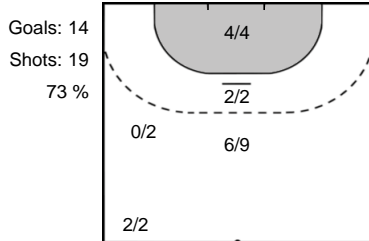

8 NEAGU
Cristina Georgiana