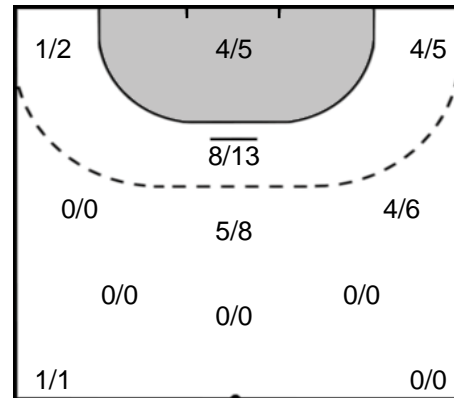

Team Statistics Attack

CSM Bucuresti (ROU)

Metz Handball (FRA)