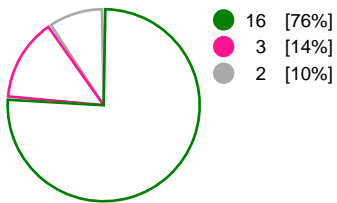

1st Half Shots (21)