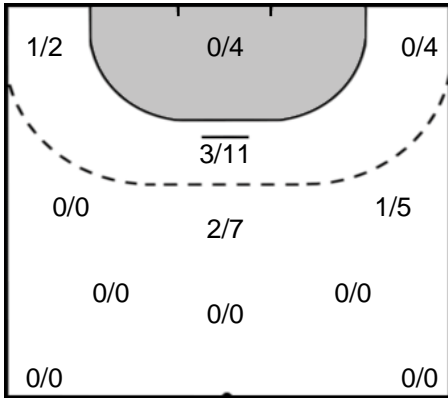

Goalkeeper Statistics

CSM Bucuresti (ROU)