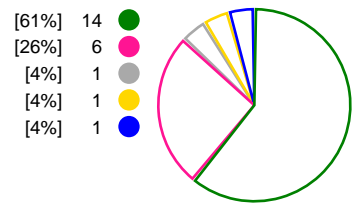

#### CSM Bucuresti (ROU)

#### Metz Handball (FRA)

Total Shots (44)

1st Half Shots (21)

2nd Half Shots (23)

Total Shots (40)

2nd Half Shots (17)

1st Half Shots (23)

● Goals ● Saves ● Missed ● Posts ● Blocks

## Player Statistics: CSM Bucuresti (ROU)

Goalkeeper	Total				All Saves/Shots					
No. Name	Saves	Shots	%	GC	7M	6M	9M	Wing	BT	FB
16 DEDU Denisa Stefania	7	32	22	25	0% (0/3)	27% (3/11)	25% (3/12)	16% (1/6)		
87 GRUBISIC Jelena (CRO)	0	1	0	1	0% (0/1)					
<b>TOTALS</b>	<b>7</b>	<b>33</b>	<b>21</b>	<b>26</b>	<b>0% (0/4)</b>	<b>27% (3/11)</b>	<b>25% (3/12)</b>	<b>16% (1/6)</b>		