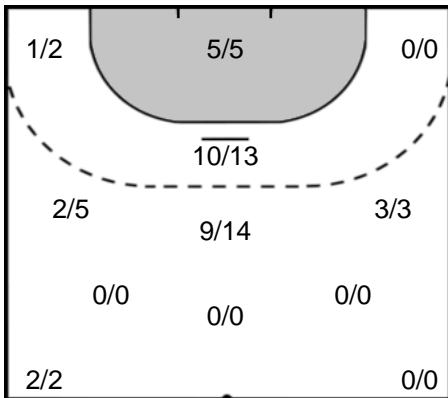

Team Statistics Attack

CSM Bucuresti (ROU)

Metz Handball (FRA)