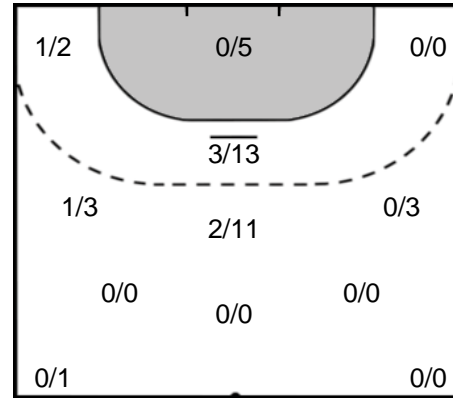

Metz Handball (FRA)