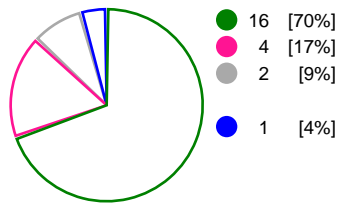

#### CSM Bucuresti (ROU)

#### Metz Handball (FRA)

Total Shots (44)

1st Half Shots (21)

2nd Half Shots (23)

Total Shots (40)

2nd Half Shots (17)

1st Half Shots (23)

● Goals ● Saves ● Missed ● Posts ● Blocks

## Player Statistics: CSM Bucuresti (ROU)

Goalkeeper	Total				All Saves/Shots					
No. Name	Saves	Shots	%	GC	7M	6M	9M	Wing	BT	FB
16 DEDU Denisa Stefania	7	32	22	25	0% (0/3)	27% (3/11)	25% (3/12)	16% (1/6)		
87 GRUBISIC Jelena (CRO)	0	1	0	1	0% (0/1)					
<b>TOTALS</b>	<b>7</b>	<b>33</b>	<b>21</b>	<b>26</b>	<b>0% (0/4)</b>	<b>27% (3/11)</b>	<b>25% (3/12)</b>	<b>16% (1/6)</b>		