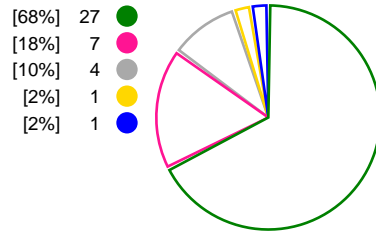

#### CSM Bucuresti (ROU)

#### Metz Handball (FRA)

Total Shots (44)

1st Half Shots (21)

2nd Half Shots (23)

Total Shots (40)

2nd Half Shots (17)

1st Half Shots (23)

● Goals ● Saves ● Missed ● Posts ● Blocks

## Player Statistics: CSM Bucuresti (ROU)

Goalkeeper	Total				All Saves/Shots					
No. Name	Saves	Shots	%	GC	7M	6M	9M	Wing	BT	FB
16 DEDU Denisa Stefania	7	32	22	25	0% (0/3)	27% (3/11)	25% (3/12)	16% (1/6)		
87 GRUBISIC Jelena (CRO)	0	1	0	1	0% (0/1)					
<b>TOTALS</b>	<b>7</b>	<b>33</b>	<b>21</b>	<b>26</b>	<b>0% (0/4)</b>	<b>27% (3/11)</b>	<b>25% (3/12)</b>	<b>16% (1/6)</b>		