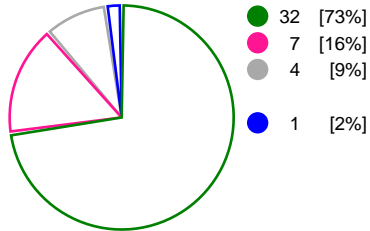

Match Statistics Shots

CSM Bucuresti (ROU)

Metz Handball (FRA)

Total Shots (44)