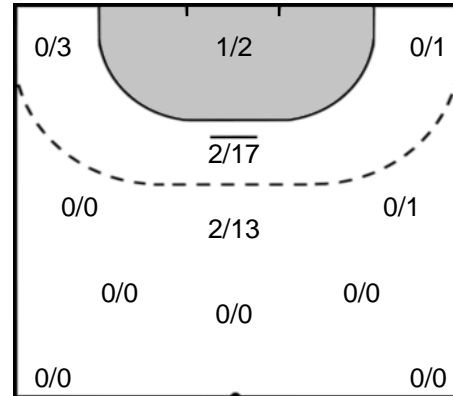

CSM Bucuresti (ROU)