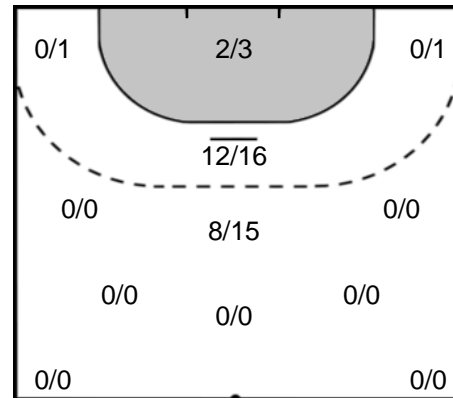

CSM Bucuresti (ROU)