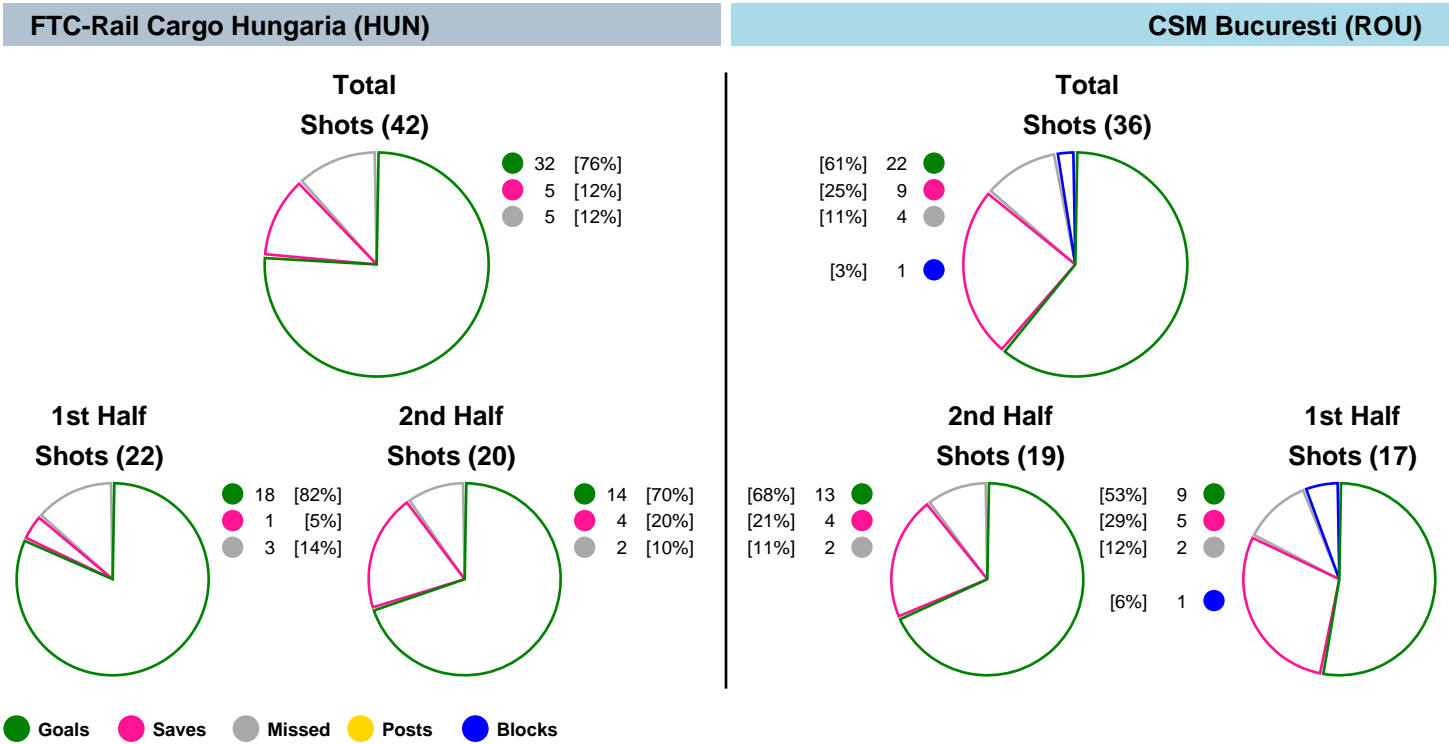

Match Statistics Shots

Player Statistics: FTC-Rail Cargo Hungaria (HUN)

Goalkeeper	Total				All Saves/Shots						
	No. Name	Saves	Shots	%	GC	7M	6M	9M	Wing	BT	FB
16 BÍRÓ Blanka	9	28	32	19	33% (1/3)	23% (3/13)	30% (3/10)	100% (2/2)			
31 SZEMEREY Zsófia	0	3	0	3		0% (0/2)	0% (0/1)				
TOTALS	9	31	29	22	33% (1/3)	20% (3/15)	27% (3/11)	100% (2/2)			

Player	Total				All Goals/Shots								Additional			Punishments			
	No. Name	Pos.	Goals	Shots	%	7M	7M%	6M	9M	Wing	BT	FB	Ass.	ST	BL	YC	2m	RC	
2 PÁSZTOR Noémi			0	0	0													1	
6 SCHATZL Nadine			8	8	100			5/5		3/3									
8 SZUCSANSZKI Zita			0	1	0				0/1										
10 CSISZAR-SZEKERES Klára			0	0	0														1
15 DEBRECZENI-KLIVINYI Kinga			3	3	100			1/1	2/2									1	1
16 BÍRÓ Blanka			0	0	0														
17 CHRISTENSEN Emilie (NOR)			0	0	0														
22 LUKÁCS Viktória			4	4	100			3/3		1/1									
24 SNELDER Danick Albertine (NED)			1	2	50			1/2											
28 BÁNFAI Kíra			0	0	0														
31 SZEMEREY Zsófia			0	0	0														
42 KLUJBER Katrin Gitta			7	10	70	1/3	33%	2/2	4/5										
45 HÁFRA Noémi			5	8	62			2/3	3/5										
91 KOVACSICS Anikó			4	6	67			1/2	3/3			0/1							
92 HORNYÁK Dóra			0	0	0														
Player TOTALS			32	42	76	1/3	33%	15/18	12/16	4/4		0/1				1	3		

Officials	Punishments			
	No. Name	YC	2m	RC
A ELEK Gabor				
B DULEBA Norbert				
C PAIS Peter				
D PORDÁN Andrea				
TEAM				
TOTALS		1	3