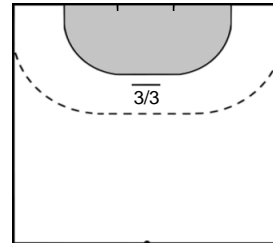

#### CUREA Iulia Vasilica 5

Team Statistics Attack

FTC-Rail Cargo Hungaria (HUN)

CSM Bucuresti (ROU)

**22** LUKÁCS  
Viktória

Goals: 4  
Shots: 4  
100 %

**10** CVIJIC  
Dragana

Goals: 3  
Shots: 3  
100 %