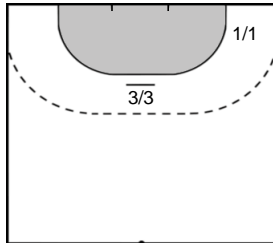

#### CUREA Iulia Vasilica 5

Team Statistics Attack

FTC-Rail Cargo Hungaria (HUN)

CSM Bucuresti (ROU)

**22** LUKÁCS  
Viktória

Goals: 4  
Shots: 4  
100 %

**10** CVIJIC  
Dragana

Goals: 3  
Shots: 3  
100 %