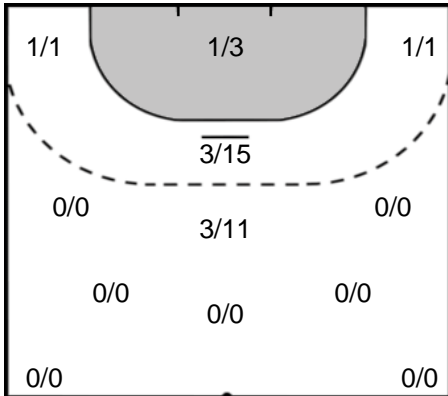

Goalkeeper Statistics

FTC-Rail Cargo Hungaria (HUN)