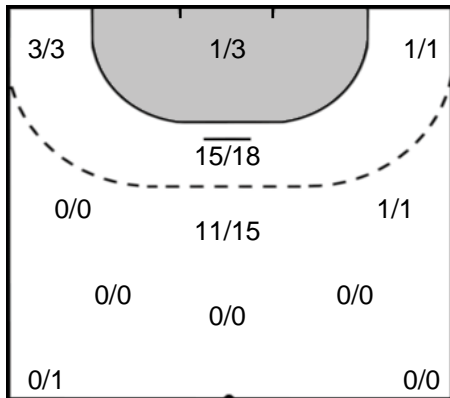

Team Statistics Attack

FTC-Rail Cargo Hungaria (HUN)