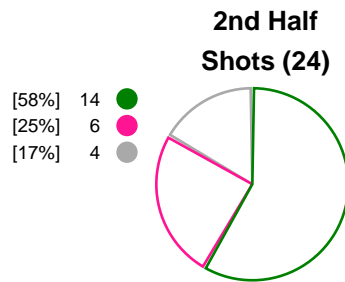

Match Statistics Overview

RK Krim Mercator (SLO)			IK Sävehof (SWE)			
Total	1st half	2nd half	2nd half	1st half	Total	
26	12	14	Goals	14	14	28
51	26	25	Shots	24	23	47
51%	46%	56%	Shot Percentage	58%	61%	60%
0	0	0	Turnovers	0	0	0
0	0	0	Rule Technical Fouls	0	0	0
51%	46%	56%	Attack Percentage	58%	61%	60%
44	21	23	Shots on Goal	20	19	39
86%	81%	92%	On Target Percentage	83%	83%	83%
10	4	6	Saves	7	8	15
26%	22%	30%	GK Save Percentage	33%	40%	37%
5	2	3	7m Goals	2	0	2
9	3	6	7m Shots	4	0	4
55%	66%	50%	7m Percentage	50%	0%	50%
0	0	0	Fast Break Goals	0	0	0
5	0	5	Powerplay goals	2	0	2
0	0	0	Shorthanded goals	3	0	3
4	2	4	Most goals in succession	4	5	5
2	2	0	Yellow Cards	0	2	2
2	0	2	2 min Suspension	6	0	6
0	0	0	Red Cards	0	0	0
3	1	2	Team Timeouts	2	1	3

Match Statistics Shots

RK Krim Mercator (SLO)

IK Sävehof (SWE)

● Goals ● Saves ● Missed ● Posts ● Blocks

Player Statistics: RK Krim Mercator (SLO)

Goalkeeper	Total				All Saves/Shots					
No. Name	Saves	Shots	%	GC	7M	6M	9M	Wing	BT	FB
16 VOJNOVIC Maja	2	9	22	7	50% (1/2)	20% (1/5)	0% (0/2)			
21 MAMIC Antonija (AUT)	8	29	28	21	50% (1/2)	37% (3/8)	25% (4/16)	0% (0/3)		
TOTALS	10	38	26	28	50% (2/4)	30% (4/13)	22% (4/18)	0% (0/3)		