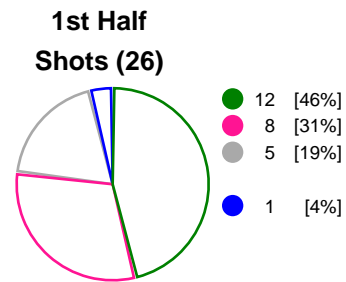

Match Statistics Overview

RK Krim Mercator (SLO)			IK Sävehof (SWE)			
Total	1st half	2nd half	2nd half	1st half	Total	
26	12	14	Goals	14	14	28
51	26	25	Shots	24	23	47
51%	46%	56%	Shot Percentage	58%	61%	60%
0	0	0	Turnovers	0	0	0
0	0	0	Rule Technical Fouls	0	0	0
51%	46%	56%	Attack Percentage	58%	61%	60%
44	21	23	Shots on Goal	20	19	39
86%	81%	92%	On Target Percentage	83%	83%	83%
10	4	6	Saves	7	8	15
26%	22%	30%	GK Save Percentage	33%	40%	37%
5	2	3	7m Goals	2	0	2
9	3	6	7m Shots	4	0	4
55%	66%	50%	7m Percentage	50%	0%	50%
0	0	0	Fast Break Goals	0	0	0
5	0	5	Powerplay goals	2	0	2
0	0	0	Shorthanded goals	3	0	3
4	2	4	Most goals in succession	4	5	5
2	2	0	Yellow Cards	0	2	2
2	0	2	2 min Suspension	6	0	6
0	0	0	Red Cards	0	0	0
3	1	2	Team Timeouts	2	1	3

Match Statistics Shots

RK Krim Mercator (SLO)

IK Sävehof (SWE)

● Goals ● Saves ● Missed ● Posts ● Blocks

Player Statistics: RK Krim Mercator (SLO)

Goalkeeper	Total				All Saves/Shots					
No. Name	Saves	Shots	%	GC	7M	6M	9M	Wing	BT	FB
16 VOJNOVIC Maja	2	9	22	7	50% (1/2)	20% (1/5)	0% (0/2)			
21 MAMIC Antonija (AUT)	8	29	28	21	50% (1/2)	37% (3/8)	25% (4/16)	0% (0/3)		
TOTALS	10	38	26	28	50% (2/4)	30% (4/13)	22% (4/18)	0% (0/3)		