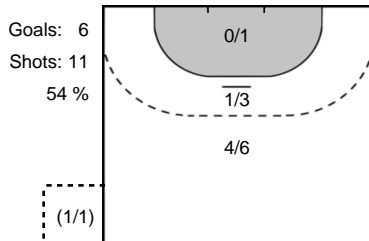

18 ZULIC Nina