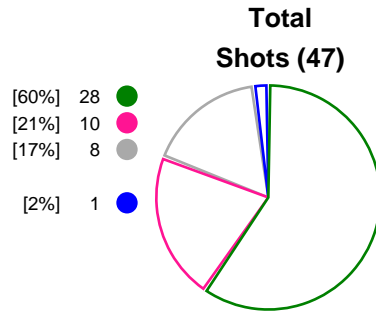

Match Statistics Overview

RK Krim Mercator (SLO)			IK Sävehof (SWE)			
Total	1st half	2nd half	2nd half	1st half	Total	
26	12	14	Goals	14	14	28
51	26	25	Shots	24	23	47
51%	46%	56%	Shot Percentage	58%	61%	60%
0	0	0	Turnovers	0	0	0
0	0	0	Rule Technical Fouls	0	0	0
51%	46%	56%	Attack Percentage	58%	61%	60%
44	21	23	Shots on Goal	20	19	39
86%	81%	92%	On Target Percentage	83%	83%	83%
10	4	6	Saves	7	8	15
26%	22%	30%	GK Save Percentage	33%	40%	37%
5	2	3	7m Goals	2	0	2
9	3	6	7m Shots	4	0	4
55%	66%	50%	7m Percentage	50%	0%	50%
0	0	0	Fast Break Goals	0	0	0
5	0	5	Powerplay goals	2	0	2
0	0	0	Shorthanded goals	3	0	3
4	2	4	Most goals in succession	4	5	5
2	2	0	Yellow Cards	0	2	2
2	0	2	2 min Suspension	6	0	6
0	0	0	Red Cards	0	0	0
3	1	2	Team Timeouts	2	1	3

Match Statistics Shots

RK Krim Mercator (SLO)

IK Sävehof (SWE)

● Goals ● Saves ● Missed ● Posts ● Blocks

Player Statistics: RK Krim Mercator (SLO)

Goalkeeper	Total				All Saves/Shots					
No. Name	Saves	Shots	%	GC	7M	6M	9M	Wing	BT	FB
16 VOJNOVIC Maja	2	9	22	7	50% (1/2)	20% (1/5)	0% (0/2)			
21 MAMIC Antonija (AUT)	8	29	28	21	50% (1/2)	37% (3/8)	25% (4/16)	0% (0/3)		
TOTALS	10	38	26	28	50% (2/4)	30% (4/13)	22% (4/18)	0% (0/3)		