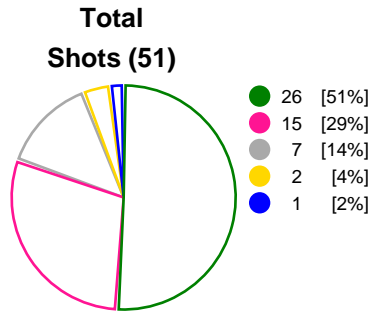

Match Statistics Overview

RK Krim Mercator (SLO)			IK Sävehof (SWE)			
Total	1st half	2nd half	2nd half	1st half	Total	
26	12	14	Goals	14	14	28
51	26	25	Shots	24	23	47
51%	46%	56%	Shot Percentage	58%	61%	60%
0	0	0	Turnovers	0	0	0
0	0	0	Rule Technical Fouls	0	0	0
51%	46%	56%	Attack Percentage	58%	61%	60%
44	21	23	Shots on Goal	20	19	39
86%	81%	92%	On Target Percentage	83%	83%	83%
10	4	6	Saves	7	8	15
26%	22%	30%	GK Save Percentage	33%	40%	37%
5	2	3	7m Goals	2	0	2
9	3	6	7m Shots	4	0	4
55%	66%	50%	7m Percentage	50%	0%	50%
0	0	0	Fast Break Goals	0	0	0
5	0	5	Powerplay goals	2	0	2
0	0	0	Shorthanded goals	3	0	3
4	2	4	Most goals in succession	4	5	5
2	2	0	Yellow Cards	0	2	2
2	0	2	2 min Suspension	6	0	6
0	0	0	Red Cards	0	0	0
3	1	2	Team Timeouts	2	1	3

Match Statistics Shots

RK Krim Mercator (SLO)

IK Sävehof (SWE)

● Goals ● Saves ● Missed ● Posts ● Blocks

Player Statistics: RK Krim Mercator (SLO)

Goalkeeper	Total				All Saves/Shots					
No. Name	Saves	Shots	%	GC	7M	6M	9M	Wing	BT	FB
16 VOJNOVIC Maja	2	9	22	7	50% (1/2)	20% (1/5)	0% (0/2)			
21 MAMIC Antonija (AUT)	8	29	28	21	50% (1/2)	37% (3/8)	25% (4/16)	0% (0/3)		
TOTALS	10	38	26	28	50% (2/4)	30% (4/13)	22% (4/18)	0% (0/3)		