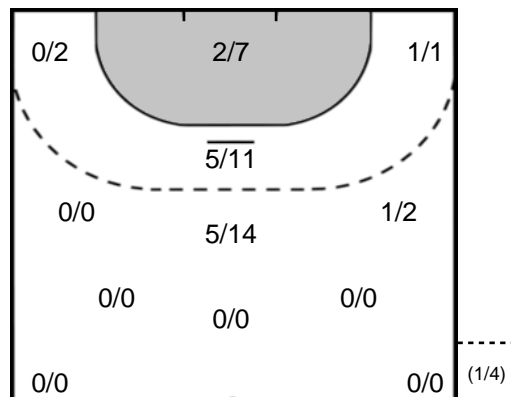

IK Sävehof (SWE)