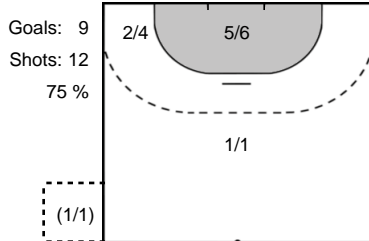

13 BARIC Polona