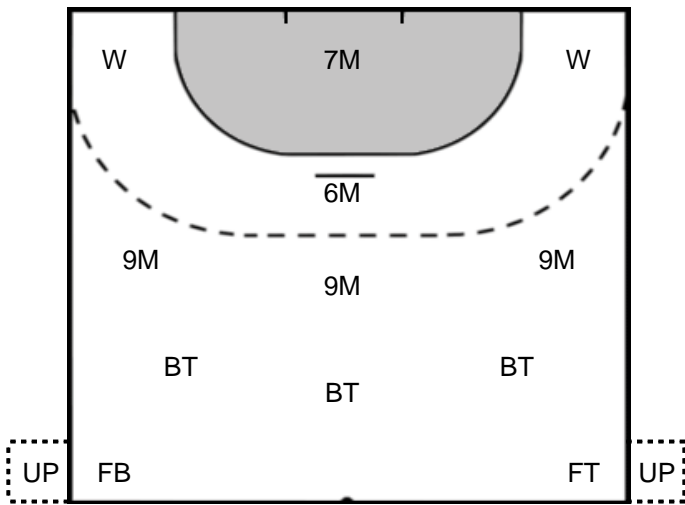

Saves: 6
Shots: 19
31 %

Legend

- %** Efficiency
- Ass.** Assists
- Pos.** Position
- GC.** Goals conceded
- 7M** 7-metre Shots
- W** Wing Shots (Right, Left)
- BT** Breakthrough (Right, Center, Left)
- FB** Fast Break
- 6M** 6-metre Shots
- 9M** 9-metre Shots (Right, Center, Left)
- FT** Free Throw
- ST** Steals
- BL** Blocks
- YC** Yellow Cards
- RC** Red Cards
- BC** Blue Cards
- 2m** 2 Minute Suspensions
- UP** Unassigned Position