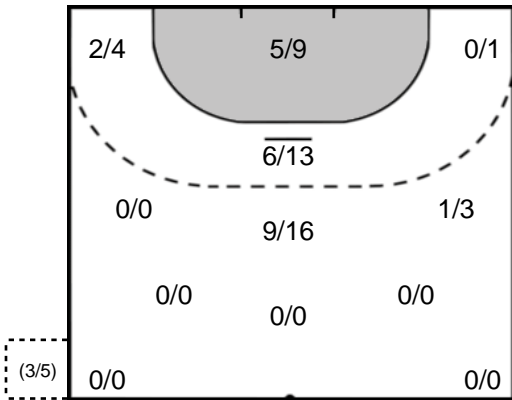

Team Statistics Attack

RK Krim Mercator (SLO)

IK Sävehof (SWE)