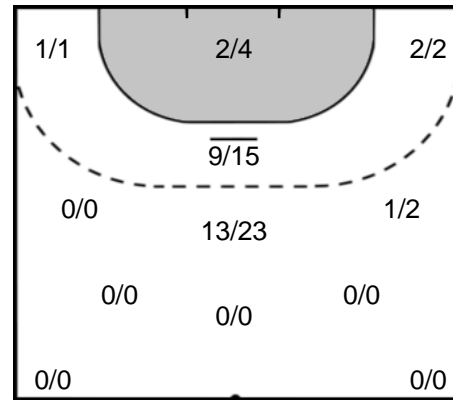

Team Statistics Attack

RK Krim Mercator (SLO)

IK Sävehof (SWE)