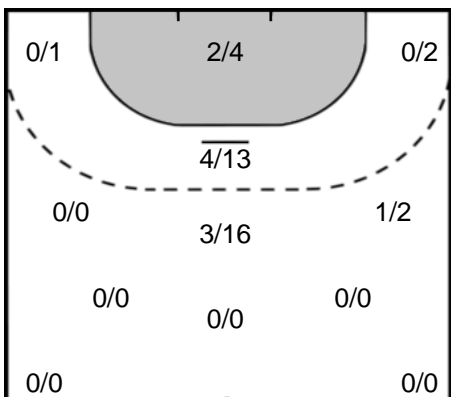

21 LINDBERG BLOHM
Kajsa

Goals: 1
Shots: 1
100 %

Team Statistics Attack

RK Krim Mercator (SLO)

IK Sävehof (SWE)

9 ZABJEK
Nina

Goalkeeper Statistics

RK Krim Mercator (SLO)