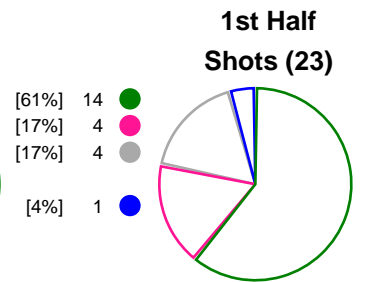

Match Statistics Overview

RK Krim Mercator (SLO)			IK Sävehof (SWE)			
Total	1st half	2nd half	2nd half	1st half	Total	
26	12	14	Goals	14	14	28
51	26	25	Shots	24	23	47
51%	46%	56%	Shot Percentage	58%	61%	60%
0	0	0	Turnovers	0	0	0
0	0	0	Rule Technical Fouls	0	0	0
51%	46%	56%	Attack Percentage	58%	61%	60%
44	21	23	Shots on Goal	20	19	39
86%	81%	92%	On Target Percentage	83%	83%	83%
10	4	6	Saves	7	8	15
26%	22%	30%	GK Save Percentage	33%	40%	37%
5	2	3	7m Goals	2	0	2
9	3	6	7m Shots	4	0	4
55%	66%	50%	7m Percentage	50%	0%	50%
0	0	0	Fast Break Goals	0	0	0
5	0	5	Powerplay goals	2	0	2
0	0	0	Shorthanded goals	3	0	3
4	2	4	Most goals in succession	4	5	5
2	2	0	Yellow Cards	0	2	2
2	0	2	2 min Suspension	6	0	6
0	0	0	Red Cards	0	0	0
3	1	2	Team Timeouts	2	1	3

Match Statistics Shots

RK Krim Mercator (SLO)

IK Sävehof (SWE)

● Goals ● Saves ● Missed ● Posts ● Blocks

Player Statistics: RK Krim Mercator (SLO)

Goalkeeper	Total				All Saves/Shots					
No. Name	Saves	Shots	%	GC	7M	6M	9M	Wing	BT	FB
16 VOJNOVIC Maja	2	9	22	7	50% (1/2)	20% (1/5)	0% (0/2)			
21 MAMIC Antonija (AUT)	8	29	28	21	50% (1/2)	37% (3/8)	25% (4/16)	0% (0/3)		
TOTALS	10	38	26	28	50% (2/4)	30% (4/13)	22% (4/18)	0% (0/3)		