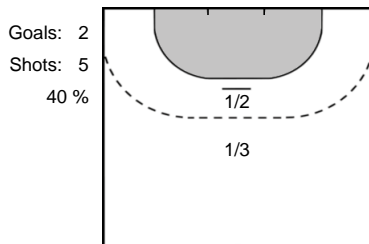

10 REBICOVA Marianna