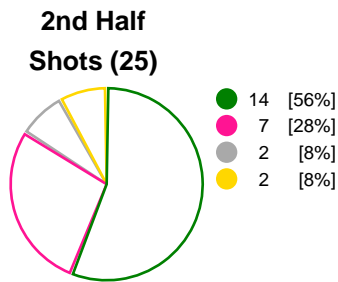

Match Statistics Overview

RK Krim Mercator (SLO)			IK Sävehof (SWE)			
Total	1st half	2nd half	2nd half	1st half	Total	
26	12	14	Goals	14	14	28
51	26	25	Shots	24	23	47
51%	46%	56%	Shot Percentage	58%	61%	60%
0	0	0	Turnovers	0	0	0
0	0	0	Rule Technical Fouls	0	0	0
51%	46%	56%	Attack Percentage	58%	61%	60%
44	21	23	Shots on Goal	20	19	39
86%	81%	92%	On Target Percentage	83%	83%	83%
10	4	6	Saves	7	8	15
26%	22%	30%	GK Save Percentage	33%	40%	37%
5	2	3	7m Goals	2	0	2
9	3	6	7m Shots	4	0	4
55%	66%	50%	7m Percentage	50%	0%	50%
0	0	0	Fast Break Goals	0	0	0
5	0	5	Powerplay goals	2	0	2
0	0	0	Shorthanded goals	3	0	3
4	2	4	Most goals in succession	4	5	5
2	2	0	Yellow Cards	0	2	2
2	0	2	2 min Suspension	6	0	6
0	0	0	Red Cards	0	0	0
3	1	2	Team Timeouts	2	1	3

Match Statistics Shots

RK Krim Mercator (SLO)

IK Sävehof (SWE)

● Goals ● Saves ● Missed ● Posts ● Blocks

Player Statistics: RK Krim Mercator (SLO)

Goalkeeper	Total				All Saves/Shots					
No. Name	Saves	Shots	%	GC	7M	6M	9M	Wing	BT	FB
16 VOJNOVIC Maja	2	9	22	7	50% (1/2)	20% (1/5)	0% (0/2)			
21 MAMIC Antonija (AUT)	8	29	28	21	50% (1/2)	37% (3/8)	25% (4/16)	0% (0/3)		
TOTALS	10	38	26	28	50% (2/4)	30% (4/13)	22% (4/18)	0% (0/3)		