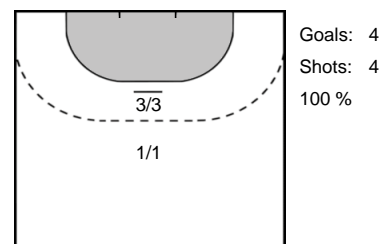

7 BRATTSET
Kari Skaar

MANÁKOVÁ
Petra **55**

Team Statistics Attack

Györi Audi ETO KC (HUN)

DHK Banik Most (CZE)

Team Statistics Attack

Györi Audi ETO KC (HUN)

DHK Banik Most (CZE)