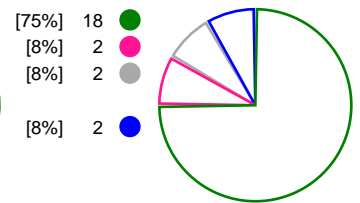

1st Half Shots (25)

● Goals
 ● Saves
 ● Missed
 ● Posts
 ● Blocks

Player Statistics: Györi Audi ETO KC (HUN)

Goalkeeper	Total				All Saves/Shots					
No. Name	Saves	Shots	%	GC	7M	6M	9M	Wing	BT	FB
12 LEYNAUD Amandine Suzanne	7	23	30	16	100% (1/1)	0% (0/7)	44% (4/9)	33% (2/6)		
73 KISS Eva	1	14	7	13	0% (0/1)	14% (1/7)	0% (0/3)	0% (0/3)		
TOTALS	8	37	22	29	50% (1/2)	7% (1/14)	33% (4/12)	22% (2/9)		