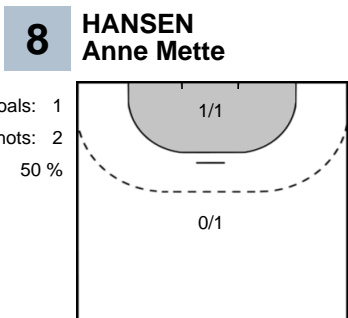

7 BRATTSET
Kari Skaar

MANÁKOVÁ
Petra **55**

Team Statistics Attack

Györi Audi ETO KC (HUN)

DHK Banik Most (CZE)

Team Statistics Attack

Györi Audi ETO KC (HUN)

DHK Banik Most (CZE)

48 FALUVEGI
Dorottya

Goals: 1
Shots: 1
100 %

74 POLAKOVA
Marie

Goals: 1
Shots: 1
100 %

24 KURTOVIC
Amanda

Goals: 0
Shots: 1
0 %

96 MIKULÁŠKOVÁ
Veronika

Goals: 1
Shots: 1
100 %