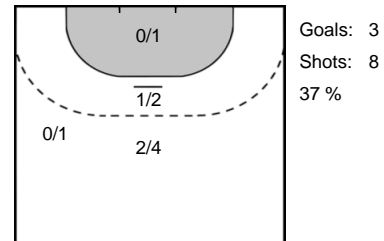

KOSTELNA
Alica **27**