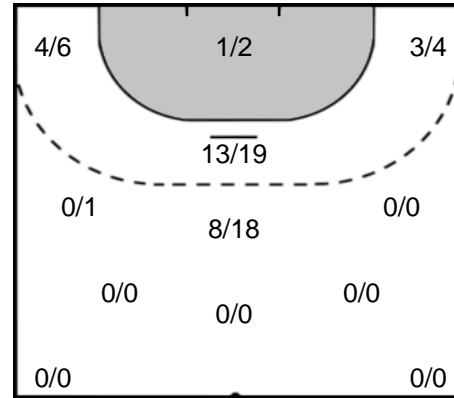

Team Statistics Attack

Györi Audi ETO KC (HUN)

DHK Banik Most (CZE)