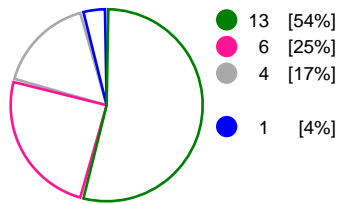

Match Statistics Shots

Györi Audi ETO KC (HUN)

DHK Banik Most (CZE)

Total Shots (51)

1st Half Shots (27)

2nd Half Shots (24)

Total Shots (50)

2nd Half Shots (25)

1st Half Shots (25)

● Goals
 ● Saves
 ● Missed
 ● Posts
 ● Blocks

Player Statistics: Györi Audi ETO KC (HUN)

Goalkeeper	Total				All Saves/Shots					
No. Name	Saves	Shots	%	GC	7M	6M	9M	Wing	BT	FB
12 LEYNAUD Amandine Suzanne	7	23	30	16	100% (1/1)	0% (0/7)	44% (4/9)	33% (2/6)		
73 KISS Eva	1	14	7	13	0% (0/1)	14% (1/7)	0% (0/3)	0% (0/3)		
TOTALS	8	37	22	29	50% (1/2)	7% (1/14)	33% (4/12)	22% (2/9)		