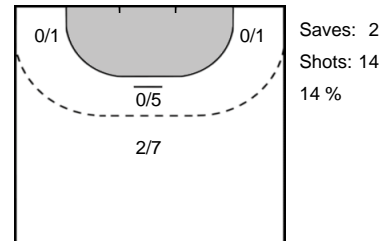

31 MÜLLNEROVÁ
Dominika

73 KISS
Eva

16 BEZPALCOVÁ
Eva

Legend

- %** Efficiency
- Ass.** Assists
- Pos.** Position
- GC.** Goals conceded
- 7M** 7-metre Shots
- W** Wing Shots (Right, Left)
- BT** Breakthrough (Right, Center, Left)
- FB** Fast Break
- 6M** 6-metre Shots
- 9M** 9-metre Shots (Right, Center, Left)
- FT** Free Throw
- ST** Steals
- BL** Blocks
- YC** Yellow Cards
- RC** Red Cards
- BC** Blue Cards
- 2m** 2 Minute Suspensions
- UP** Unassigned Position