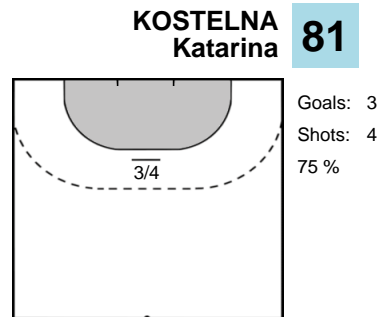

7 BRATTSET
Kari Skaar

MANÁKOVÁ
Petra **55**

Team Statistics Attack

Györi Audi ETO KC (HUN)

DHK Banik Most (CZE)

Team Statistics Attack

Györi Audi ETO KC (HUN)

DHK Banik Most (CZE)

48 FALUVEGI
Dorottya

Goals: 1
Shots: 1
100 %

74 POLAKOVA
Marie

Goals: 1
Shots: 1
100 %

24 KURTOVIC
Amanda

Goals: 0
Shots: 1
0 %

96 MIKULÁŠKOVÁ
Veronika

Goals: 1
Shots: 1
100 %