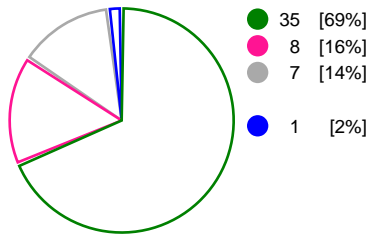

Match Statistics Shots

Györi Audi ETO KC (HUN)

DHK Banik Most (CZE)

Total Shots (51)