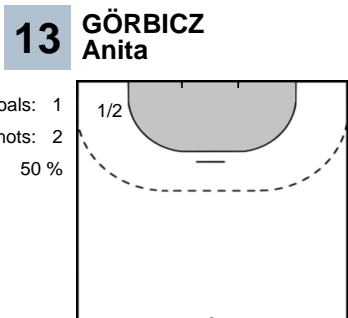

7 BRATTSET
Kari Skaar

MANÁKOVÁ
Petra **55**

Team Statistics Attack

Györi Audi ETO KC (HUN)

DHK Banik Most (CZE)

Team Statistics Attack

Györi Audi ETO KC (HUN)

DHK Banik Most (CZE)

48 FALUVEGI
Dorottya

Goals: 1
Shots: 1
100 %

74 POLAKOVA
Marie

Goals: 1
Shots: 1
100 %

24 KURTOVIC
Amanda

Goals: 0
Shots: 1
0 %

96 MIKULÁŠKOVÁ
Veronika

Goals: 1
Shots: 1
100 %