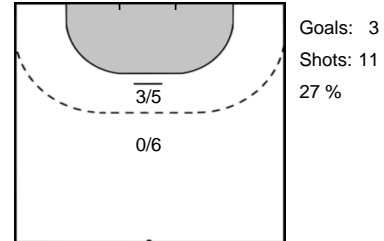

SUSTKOVA
Jana **15**