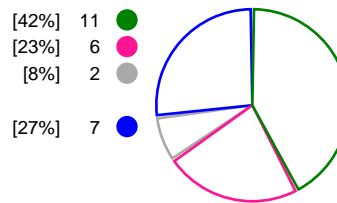

Match Statistics Shots

Györi Audi ETO KC (HUN)

DHK Banik Most (CZE)

Total Shots (51)

1st Half Shots (27)

2nd Half Shots (24)

Total Shots (50)

2nd Half Shots (25)

1st Half Shots (25)

● Goals
 ● Saves
 ● Missed
 ● Posts
 ● Blocks

Player Statistics: Györi Audi ETO KC (HUN)

Goalkeeper	Total				All Saves/Shots					
No. Name	Saves	Shots	%	GC	7M	6M	9M	Wing	BT	FB
12 LEYNAUD Amandine Suzanne	7	23	30	16	100% (1/1)	0% (0/7)	44% (4/9)	33% (2/6)		
73 KISS Eva	1	14	7	13	0% (0/1)	14% (1/7)	0% (0/3)	0% (0/3)		
TOTALS	8	37	22	29	50% (1/2)	7% (1/14)	33% (4/12)	22% (2/9)		