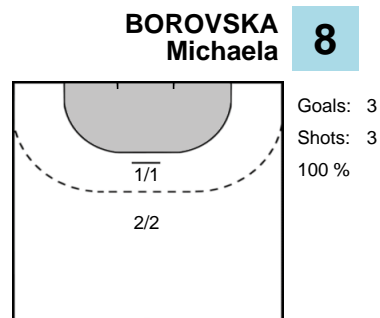

7 BRATTSET
Kari Skaar

MANÁKOVÁ
Petra **55**

Team Statistics Attack

Györi Audi ETO KC (HUN)

DHK Banik Most (CZE)

Team Statistics Attack

Györi Audi ETO KC (HUN)

DHK Banik Most (CZE)

48 FALUVEGI
Dorottya

Goals: 1
Shots: 1
100 %

74 POLAKOVA
Marie

Goals: 1
Shots: 1
100 %

24 KURTOVIC
Amanda

Goals: 0
Shots: 1
0 %

96 MIKULÁŠKOVÁ
Veronika

Goals: 1
Shots: 1
100 %