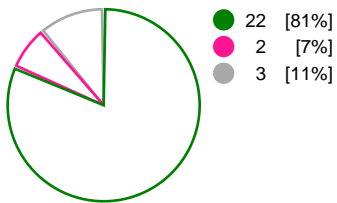

1st Half Shots (27)