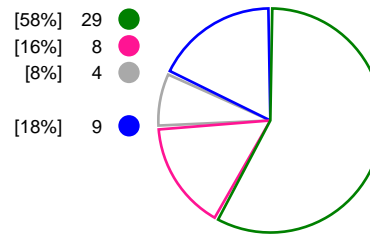

Total Shots (50)