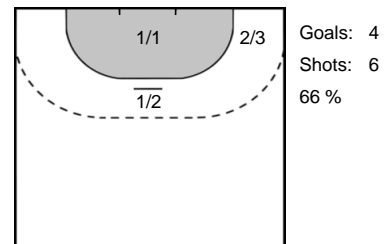

7 BRATTSET
Kari Skaar

MANÁKOVÁ
Petra **55**

Team Statistics Attack

Györi Audi ETO KC (HUN)

DHK Banik Most (CZE)

Team Statistics Attack

Györi Audi ETO KC (HUN)

DHK Banik Most (CZE)