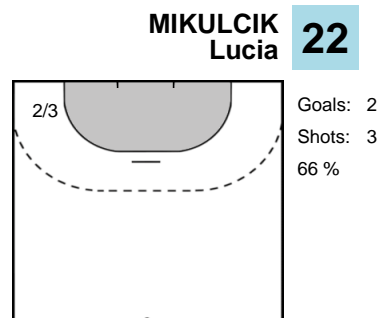

7 BRATTSET
Kari Skaar

MANÁKOVÁ
Petra **55**

Team Statistics Attack

Györi Audi ETO KC (HUN)

DHK Banik Most (CZE)

Team Statistics Attack

Györi Audi ETO KC (HUN)

DHK Banik Most (CZE)

48 FALUVEGI
Dorottya

Goals: 1
Shots: 1
100 %

74 POLAKOVA
Marie

Goals: 1
Shots: 1
100 %

24 KURTOVIC
Amanda

Goals: 0
Shots: 1
0 %

96 MIKULÁŠKOVÁ
Veronika

Goals: 1
Shots: 1
100 %