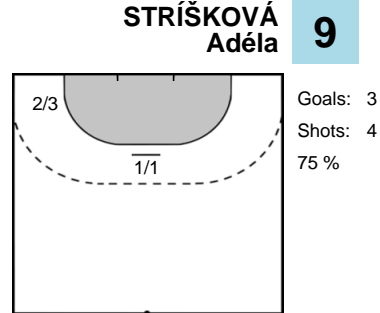

7 BRATTSET
Kari Skaar

MANÁKOVÁ
Petra **55**

Team Statistics Attack

Györi Audi ETO KC (HUN)

DHK Banik Most (CZE)

Team Statistics Attack

Györi Audi ETO KC (HUN)

DHK Banik Most (CZE)

48 FALUVEGI
Dorottya

Goals: 1
Shots: 1
100 %

74 POLAKOVA
Marie

Goals: 1
Shots: 1
100 %

24 KURTOVIC
Amanda

Goals: 0
Shots: 1
0 %

96 MIKULÁŠKOVÁ
Veronika

Goals: 1
Shots: 1
100 %