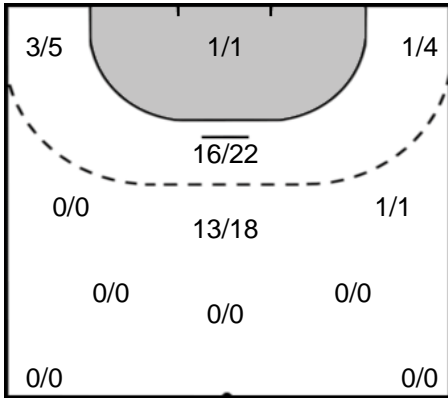

Team Statistics Attack

Györi Audi ETO KC (HUN)

DHK Banik Most (CZE)