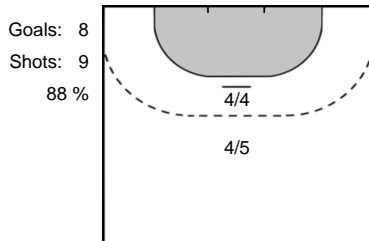

27 NZE MINKO
Estelle