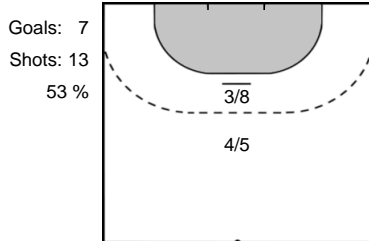

15 OFTEDAL
Stine Bredal