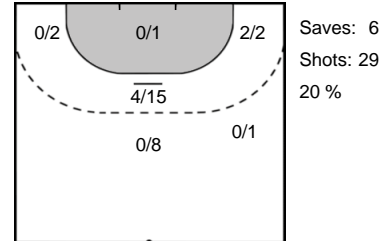

48 FALUVEGI
Dorottya

Goals: 1
Shots: 1
100 %

74 POLAKOVA
Marie

Goals: 1
Shots: 1
100 %

24 KURTOVIC
Amanda

Goals: 0
Shots: 1
0 %

96 MIKULÁŠKOVÁ
Veronika

Goals: 1
Shots: 1
100 %

33 BODI
Bernadett

Goals: 0
Shots: 1
0 %

18 ŠÍPOVÁ
Veronika

Goals: 0
Shots: 1
0 %

Goalkeeper Statistics

Györi Audi ETO KC (HUN)

DHK Banik Most (CZE)

12 LEYNAUD
Amandine Suzanne Monique

31 MÜLLNEROVÁ
Dominika

73 KISS
Eva

16 BEZPALCOVÁ
Eva

Legend

- %** Efficiency
- Ass.** Assists
- Pos.** Position
- GC.** Goals conceded
- 7M** 7-metre Shots
- W** Wing Shots (Right, Left)
- BT** Breakthrough (Right, Center, Left)
- FB** Fast Break
- 6M** 6-metre Shots
- 9M** 9-metre Shots (Right, Center, Left)
- FT** Free Throw
- ST** Steals
- BL** Blocks
- YC** Yellow Cards
- RC** Red Cards
- BC** Blue Cards
- 2m** 2 Minute Suspensions
- UP** Unassigned Position