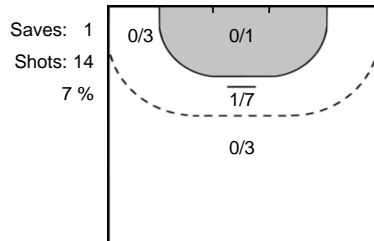

31 MÜLLNEROVÁ
Dominika

73 KISS
Eva

16 BEZPALCOVÁ
Eva

Legend

- %** Efficiency
- Ass.** Assists
- Pos.** Position
- GC.** Goals conceded
- 7M** 7-metre Shots
- W** Wing Shots (Right, Left)
- BT** Breakthrough (Right, Center, Left)
- FB** Fast Break
- 6M** 6-metre Shots
- 9M** 9-metre Shots (Right, Center, Left)
- FT** Free Throw
- ST** Steals
- BL** Blocks
- YC** Yellow Cards
- RC** Red Cards
- BC** Blue Cards
- 2m** 2 Minute Suspensions
- UP** Unassigned Position