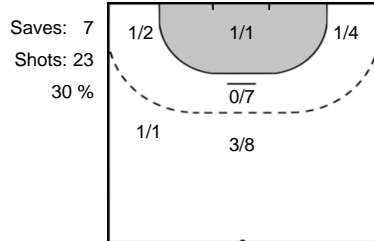

48 FALUVEGI
Dorottya

Goals: 1
Shots: 1
100 %

74 POLAKOVA
Marie

Goals: 1
Shots: 1
100 %

24 KURTOVIC
Amanda

Goals: 0
Shots: 1
0 %

96 MIKULÁŠKOVÁ
Veronika

Goals: 1
Shots: 1
100 %

33 BODI
Bernadett

Goals: 0
Shots: 1
0 %

18 ŠÍPOVÁ
Veronika

Goals: 0
Shots: 1
0 %

Goalkeeper Statistics

Györi Audi ETO KC (HUN)

DHK Banik Most (CZE)

12 LEYNAUD
Amandine Suzanne Monique

31 MÜLLNEROVÁ
Dominika

73 KISS
Eva

16 BEZPALCOVÁ
Eva

Legend

- %** Efficiency
- Ass.** Assists
- Pos.** Position
- GC.** Goals conceded
- 7M** 7-metre Shots
- W** Wing Shots (Right, Left)
- BT** Breakthrough (Right, Center, Left)
- FB** Fast Break
- 6M** 6-metre Shots
- 9M** 9-metre Shots (Right, Center, Left)
- FT** Free Throw
- ST** Steals
- BL** Blocks
- YC** Yellow Cards
- RC** Red Cards
- BC** Blue Cards
- 2m** 2 Minute Suspensions
- UP** Unassigned Position