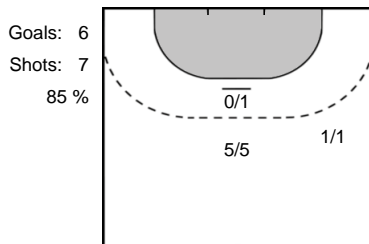

32 BULATOVIC
Katarina