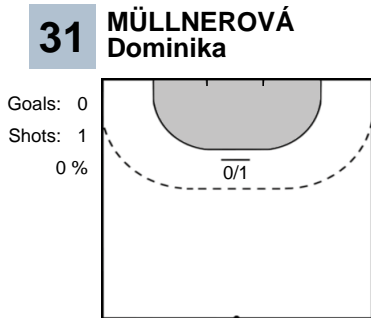

2 KOJIC
Ana

Goals: 3
Shots: 4
75 %

96 MIKULÁŠKOVÁ
Veronika

Goals: 1
Shots: 3
33 %

11 VAN KREIJ
Harma

Goals: 2
Shots: 3
66 %

7 DVORAKOVA
Veronika

Goals: 2
Shots: 2
100 %

10 REBICOVA
Marianna

Goals: 1
Shots: 3
33 %

9 STRÍŠKOVÁ
Adéla

Goals: 1
Shots: 1
100 %

9 ZABJEK
Nina

Goals: 0
Shots: 2
0 %

18 ŠÍPOVÁ
Veronika

Goals: 1
Shots: 1
100 %

15 KLEMENCIC
Valentina

Goals: 0
Shots: 2
0 %

Team Statistics Attack

DHK Banik Most (CZE)

RK Krim Mercator (SLO)

Goalkeeper Statistics

DHK Banik Most (CZE)

RK Krim Mercator (SLO)

31 MÜLLNEROVÁ Dominika

Saves: 13
Shots: 41
31 %

MAMIC Antonija 21

Saves: 9
Shots: 35
25 %

16 BEZPALCOVÁ Eva

Saves: 0
Shots: 3
0 %

Legend

- %** Efficiency
- Ass.** Assists
- Pos.** Position
- GC.** Goals conceded
- 7M** 7-metre Shots
- W** Wing Shots (Right, Left)
- BT** Breakthrough (Right, Center, Left)
- FB** Fast Break
- 6M** 6-metre Shots
- 9M** 9-metre Shots (Right, Center, Left)
- FT** Free Throw
- ST** Steals
- BL** Blocks
- YC** Yellow Cards
- RC** Red Cards
- BC** Blue Cards
- 2m** 2 Minute Suspensions
- UP** Unassigned Position