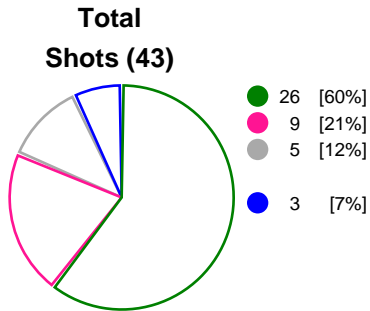

Referees: Karina Christiansen (DEN), Line Hesseldal Hansen (DEN)

Match Statistics Overview

DHK Banik Most (CZE)			RK Krim Mercator (SLO)			
Total	1st half	2nd half	2nd half	1st half	Total	
26	12	14	Goals	17	14	31
43	21	22	Shots	25	24	49
60%	57%	64%	Shot Percentage	68%	58%	63%
0	0	0	Turnovers	0	0	0
0	0	0	Rule Technical Fouls	0	0	0
60%	57%	64%	Attack Percentage	68%	58%	63%
38	18	20	Shots on Goal	23	21	44
88%	86%	91%	On Target Percentage	92%	88%	90%
13	7	6	Saves	5	4	9
30%	33%	26%	GK Save Percentage	26%	25%	26%
3	1	2	7m Goals	4	2	6
4	1	3	7m Shots	4	2	6
75%	100%	66%	7m Percentage	100%	100%	100%
0	0	0	Fast Break Goals	0	0	0
2	2	0	Powerplay goals	4	2	6
2	1	1	Shorthanded goals	1	2	3
2	2	2	Most goals in succession	3	2	3
2	1	1	Yellow Cards	0	1	1
6	2	4	2 min Suspension	2	2	4
0	0	0	Red Cards	1	0	1
3	1	2	Team Timeouts	2	1	3

Match Statistics Shots

DHK Banik Most (CZE)

RK Krim Mercator (SLO)

● Goals ● Saves ● Missed ● Posts ● Blocks

Player Statistics: DHK Banik Most (CZE)

Goalkeeper	Total				All Saves/Shots					
No. Name	Saves	Shots	%	GC	7M	6M	9M	Wing	BT	FB
16 BEZPALCOVÁ Eva	0	3	0	3	0% (0/3)					
31 MÜLLNEROVÁ Dominika	13	41	32	28	0% (0/3)	33% (11/33)	100% (1/1)	25% (1/4)		
TOTALS	13	44	30	31	0% (0/6)	33% (11/33)	100% (1/1)	25% (1/4)		