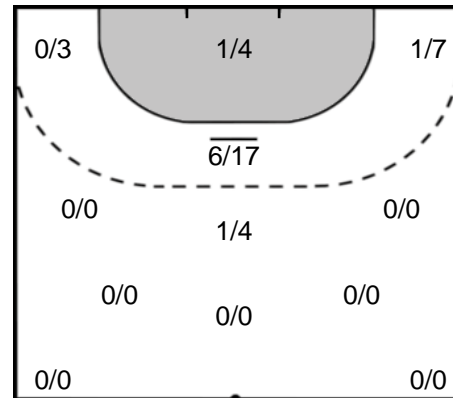

10 REBICOVA
Marianna

Goals: 1
Shots: 3
33 %

9 STRÍŠKOVÁ
Adéla

Goals: 1
Shots: 1
100 %

9 ZABJEK
Nina

Goals: 0
Shots: 2
0 %

18 ŠÍPOVÁ
Veronika

Goals: 1
Shots: 1
100 %

15 KLEMENCIC
Valentina

Goals: 0
Shots: 2
0 %

Team Statistics Attack

DHK Banik Most (CZE)

RK Krim Mercator (SLO)

Goalkeeper Statistics

DHK Banik Most (CZE)

RK Krim Mercator (SLO)