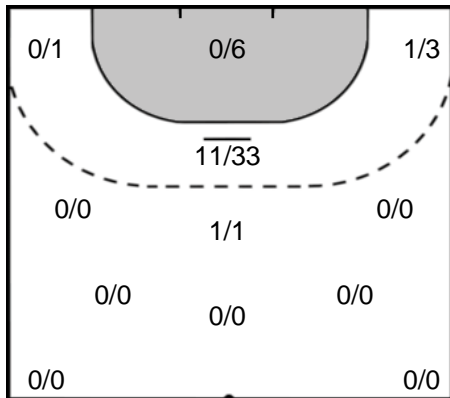

15 KLEMENCIC
Valentina

Goals: 0
Shots: 2
0 %

Team Statistics Attack

DHK Banik Most (CZE)

RK Krim Mercator (SLO)

Goalkeeper Statistics

DHK Banik Most (CZE)

RK Krim Mercator (SLO)