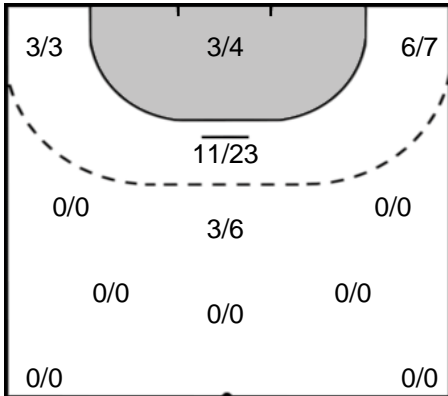

Team Statistics Attack

DHK Banik Most (CZE)

RK Krim Mercator (SLO)