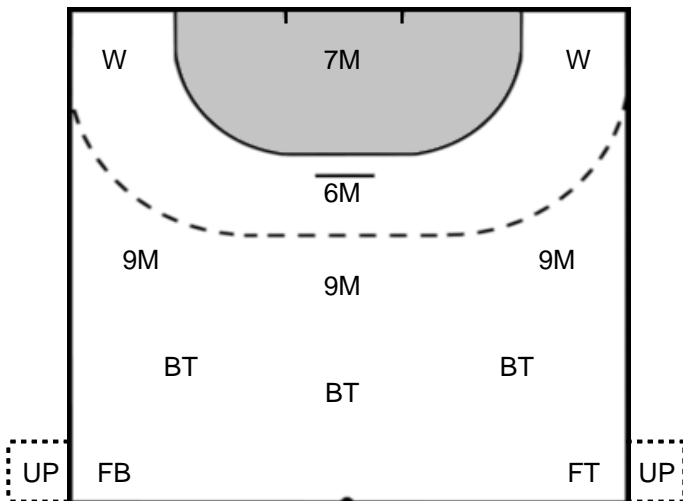

31 MÜLLNEROVÁ Dominika

Saves: 13
Shots: 41
31 %

MAMIC Antonija 21

Saves: 9
Shots: 35
25 %

16 BEZPALCOVÁ Eva

Saves: 0
Shots: 3
0 %

Legend

- %** Efficiency
- Ass.** Assists
- Pos.** Position
- GC.** Goals conceded
- 7M** 7-metre Shots
- W** Wing Shots (Right, Left)
- BT** Breakthrough (Right, Center, Left)
- FB** Fast Break
- 6M** 6-metre Shots
- 9M** 9-metre Shots (Right, Center, Left)
- FT** Free Throw
- ST** Steals
- BL** Blocks
- YC** Yellow Cards
- RC** Red Cards
- BC** Blue Cards
- 2m** 2 Minute Suspensions
- UP** Unassigned Position