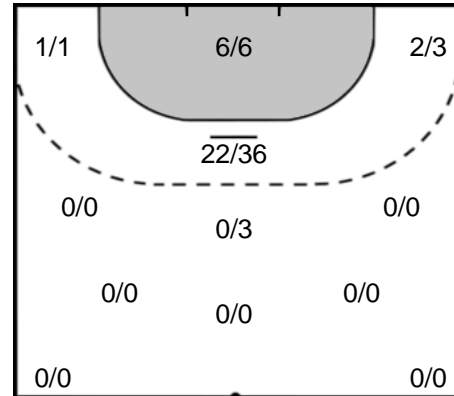

Team Statistics Attack

DHK Banik Most (CZE)

RK Krim Mercator (SLO)