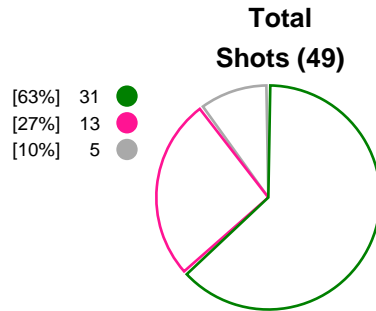

Referees: Karina Christiansen (DEN), Line Hesseldal Hansen (DEN)

Match Statistics Overview

DHK Banik Most (CZE)			RK Krim Mercator (SLO)			
Total	1st half	2nd half	2nd half	1st half	Total	
26	12	14	Goals	17	14	31
43	21	22	Shots	25	24	49
60%	57%	64%	Shot Percentage	68%	58%	63%
0	0	0	Turnovers	0	0	0
0	0	0	Rule Technical Fouls	0	0	0
60%	57%	64%	Attack Percentage	68%	58%	63%
38	18	20	Shots on Goal	23	21	44
88%	86%	91%	On Target Percentage	92%	88%	90%
13	7	6	Saves	5	4	9
30%	33%	26%	GK Save Percentage	26%	25%	26%
3	1	2	7m Goals	4	2	6
4	1	3	7m Shots	4	2	6
75%	100%	66%	7m Percentage	100%	100%	100%
0	0	0	Fast Break Goals	0	0	0
2	2	0	Powerplay goals	4	2	6
2	1	1	Shorthanded goals	1	2	3
2	2	2	Most goals in succession	3	2	3
2	1	1	Yellow Cards	0	1	1
6	2	4	2 min Suspension	2	2	4
0	0	0	Red Cards	1	0	1
3	1	2	Team Timeouts	2	1	3

Match Statistics Shots

DHK Banik Most (CZE)

RK Krim Mercator (SLO)

● Goals ● Saves ● Missed ● Posts ● Blocks

Player Statistics: DHK Banik Most (CZE)

Goalkeeper	Total				All Saves/Shots					
No. Name	Saves	Shots	%	GC	7M	6M	9M	Wing	BT	FB
16 BEZPALCOVÁ Eva	0	3	0	3	0% (0/3)					
31 MÜLLNEROVÁ Dominika	13	41	32	28	0% (0/3)	33% (11/33)	100% (1/1)	25% (1/4)		
TOTALS	13	44	30	31	0% (0/6)	33% (11/33)	100% (1/1)	25% (1/4)		