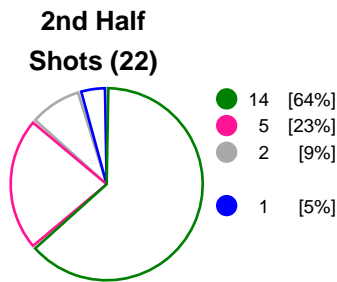

Referees: Karina Christiansen (DEN), Line Hesseldal Hansen (DEN)

Match Statistics Overview

DHK Banik Most (CZE)			RK Krim Mercator (SLO)			
Total	1st half	2nd half	2nd half	1st half	Total	
26	12	14	Goals	17	14	31
43	21	22	Shots	25	24	49
60%	57%	64%	Shot Percentage	68%	58%	63%
0	0	0	Turnovers	0	0	0
0	0	0	Rule Technical Fouls	0	0	0
60%	57%	64%	Attack Percentage	68%	58%	63%
38	18	20	Shots on Goal	23	21	44
88%	86%	91%	On Target Percentage	92%	88%	90%
13	7	6	Saves	5	4	9
30%	33%	26%	GK Save Percentage	26%	25%	26%
3	1	2	7m Goals	4	2	6
4	1	3	7m Shots	4	2	6
75%	100%	66%	7m Percentage	100%	100%	100%
0	0	0	Fast Break Goals	0	0	0
2	2	0	Powerplay goals	4	2	6
2	1	1	Shorthanded goals	1	2	3
2	2	2	Most goals in succession	3	2	3
2	1	1	Yellow Cards	0	1	1
6	2	4	2 min Suspension	2	2	4
0	0	0	Red Cards	1	0	1
3	1	2	Team Timeouts	2	1	3

Match Statistics Shots

DHK Banik Most (CZE)

RK Krim Mercator (SLO)

● Goals ● Saves ● Missed ● Posts ● Blocks

Player Statistics: DHK Banik Most (CZE)

Goalkeeper	Total				All Saves/Shots					
No. Name	Saves	Shots	%	GC	7M	6M	9M	Wing	BT	FB
16 BEZPALCOVÁ Eva	0	3	0	3	0% (0/3)					
31 MÜLLNEROVÁ Dominika	13	41	32	28	0% (0/3)	33% (11/33)	100% (1/1)	25% (1/4)		
TOTALS	13	44	30	31	0% (0/6)	33% (11/33)	100% (1/1)	25% (1/4)		