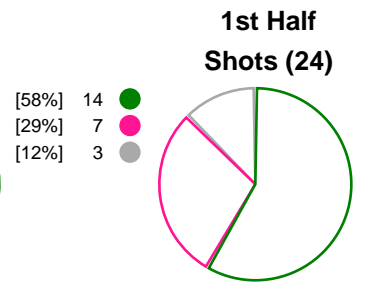

Referees: Karina Christiansen (DEN), Line Hesseldal Hansen (DEN)

Match Statistics Overview

DHK Banik Most (CZE)			RK Krim Mercator (SLO)			
Total	1st half	2nd half	2nd half	1st half	Total	
26	12	14	Goals	17	14	31
43	21	22	Shots	25	24	49
60%	57%	64%	Shot Percentage	68%	58%	63%
0	0	0	Turnovers	0	0	0
0	0	0	Rule Technical Fouls	0	0	0
60%	57%	64%	Attack Percentage	68%	58%	63%
38	18	20	Shots on Goal	23	21	44
88%	86%	91%	On Target Percentage	92%	88%	90%
13	7	6	Saves	5	4	9
30%	33%	26%	GK Save Percentage	26%	25%	26%
3	1	2	7m Goals	4	2	6
4	1	3	7m Shots	4	2	6
75%	100%	66%	7m Percentage	100%	100%	100%
0	0	0	Fast Break Goals	0	0	0
2	2	0	Powerplay goals	4	2	6
2	1	1	Shorthanded goals	1	2	3
2	2	2	Most goals in succession	3	2	3
2	1	1	Yellow Cards	0	1	1
6	2	4	2 min Suspension	2	2	4
0	0	0	Red Cards	1	0	1
3	1	2	Team Timeouts	2	1	3

Match Statistics Shots

DHK Banik Most (CZE)

RK Krim Mercator (SLO)

● Goals ● Saves ● Missed ● Posts ● Blocks

Player Statistics: DHK Banik Most (CZE)

Goalkeeper	Total				All Saves/Shots					
No. Name	Saves	Shots	%	GC	7M	6M	9M	Wing	BT	FB
16 BEZPALCOVÁ Eva	0	3	0	3	0% (0/3)					
31 MÜLLNEROVÁ Dominika	13	41	32	28	0% (0/3)	33% (11/33)	100% (1/1)	25% (1/4)		
TOTALS	13	44	30	31	0% (0/6)	33% (11/33)	100% (1/1)	25% (1/4)		