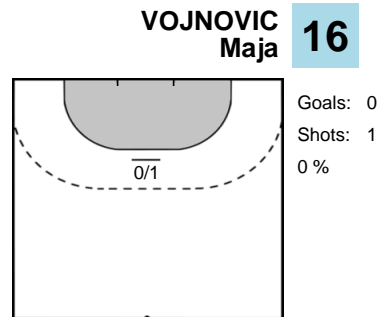

2 KOJIC
Ana

Goals: 3
Shots: 4
75 %

96 MIKULÁŠKOVÁ
Veronika

Goals: 1
Shots: 3
33 %

11 VAN KREIJ
Harma

Goals: 2
Shots: 3
66 %

7 DVORAKOVA
Veronika

Goals: 2
Shots: 2
100 %

10 REBICOVA
Marianna

Goals: 1
Shots: 3
33 %

9 STRÍŠKOVÁ
Adéla

Goals: 1
Shots: 1
100 %

9 ZABJEK
Nina

Goals: 0
Shots: 2
0 %

18 ŠÍPOVÁ
Veronika

Goals: 1
Shots: 1
100 %

15 KLEMENCIC
Valentina

Goals: 0
Shots: 2
0 %

Team Statistics Attack

DHK Banik Most (CZE)

RK Krim Mercator (SLO)

Goalkeeper Statistics

DHK Banik Most (CZE)

RK Krim Mercator (SLO)