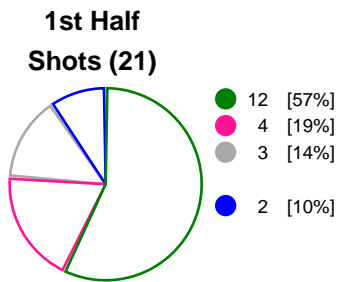

Referees: Karina Christiansen (DEN), Line Hesseldal Hansen (DEN)

Match Statistics Overview

DHK Banik Most (CZE)			RK Krim Mercator (SLO)			
Total	1st half	2nd half	2nd half	1st half	Total	
26	12	14	Goals	17	14	31
43	21	22	Shots	25	24	49
60%	57%	64%	Shot Percentage	68%	58%	63%
0	0	0	Turnovers	0	0	0
0	0	0	Rule Technical Fouls	0	0	0
60%	57%	64%	Attack Percentage	68%	58%	63%
38	18	20	Shots on Goal	23	21	44
88%	86%	91%	On Target Percentage	92%	88%	90%
13	7	6	Saves	5	4	9
30%	33%	26%	GK Save Percentage	26%	25%	26%
3	1	2	7m Goals	4	2	6
4	1	3	7m Shots	4	2	6
75%	100%	66%	7m Percentage	100%	100%	100%
0	0	0	Fast Break Goals	0	0	0
2	2	0	Powerplay goals	4	2	6
2	1	1	Shorthanded goals	1	2	3
2	2	2	Most goals in succession	3	2	3
2	1	1	Yellow Cards	0	1	1
6	2	4	2 min Suspension	2	2	4
0	0	0	Red Cards	1	0	1
3	1	2	Team Timeouts	2	1	3

Match Statistics Shots

DHK Banik Most (CZE)

RK Krim Mercator (SLO)

● Goals ● Saves ● Missed ● Posts ● Blocks

Player Statistics: DHK Banik Most (CZE)

Goalkeeper	Total				All Saves/Shots					
No. Name	Saves	Shots	%	GC	7M	6M	9M	Wing	BT	FB
16 BEZPALCOVÁ Eva	0	3	0	3	0% (0/3)					
31 MÜLLNEROVÁ Dominika	13	41	32	28	0% (0/3)	33% (11/33)	100% (1/1)	25% (1/4)		
TOTALS	13	44	30	31	0% (0/6)	33% (11/33)	100% (1/1)	25% (1/4)		