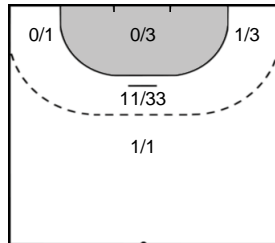

31 MÜLLNEROVÁ Dominika

Saves: 13
Shots: 41
31 %