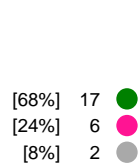

Match Statistics Shots

DHK Banik Most (CZE)

RK Krim Mercator (SLO)

● Goals ● Saves ● Missed ● Posts ● Blocks