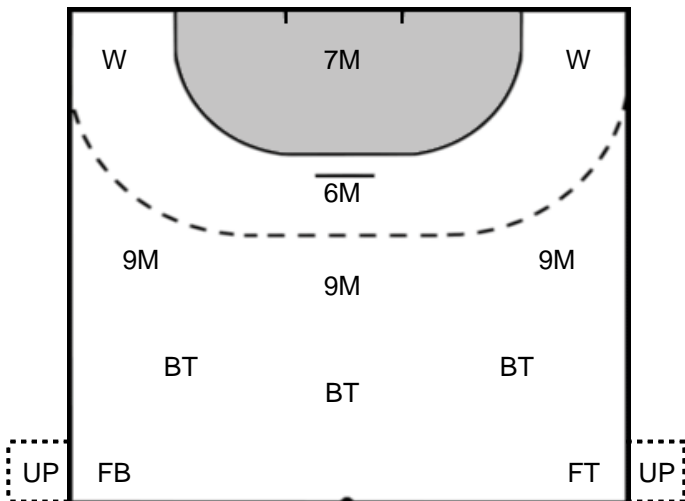

### Legend

- %** Efficiency
- Ass.** Assists
- Pos.** Position
- GC.** Goals conceded
- 7M** 7-metre Shots
- W** Wing Shots (Right, Left)
- BT** Breakthrough (Right, Center, Left)
- FB** Fast Break
- 6M** 6-metre Shots
- 9M** 9-metre Shots (Right, Center, Left)
- FT** Free Throw
- ST** Steals
- BL** Blocks
- YC** Yellow Cards
- RC** Red Cards
- BC** Blue Cards
- 2m** 2 Minute Suspensions
- UP** Unassigned Position