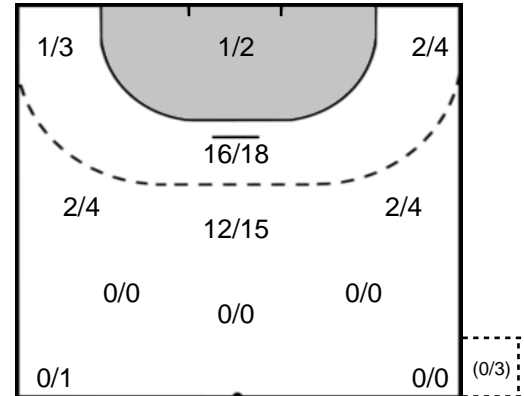

Györi Audi ETO KC (HUN)