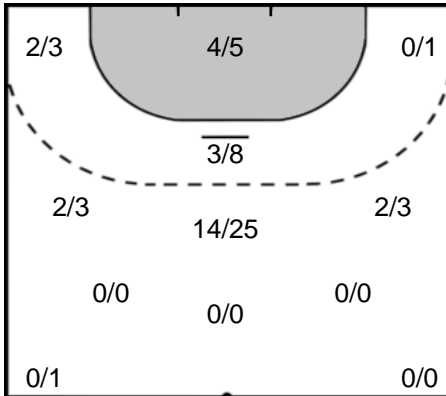

Team Statistics Attack

IK Sävehof (SWE)