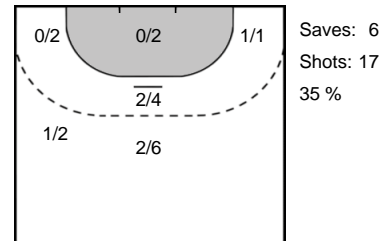

### Legend

- %** Efficiency
- Ass.** Assists
- Pos.** Position
- GC.** Goals conceded
- 7M** 7-metre Shots
- W** Wing Shots (Right, Left)
- BT** Breakthrough (Right, Center, Left)
- FB** Fast Break
- 6M** 6-metre Shots
- 9M** 9-metre Shots (Right, Center, Left)
- FT** Free Throw
- ST** Steals
- BL** Blocks
- YC** Yellow Cards
- RC** Red Cards
- BC** Blue Cards
- 2m** 2 Minute Suspensions
- UP** Unassigned Position