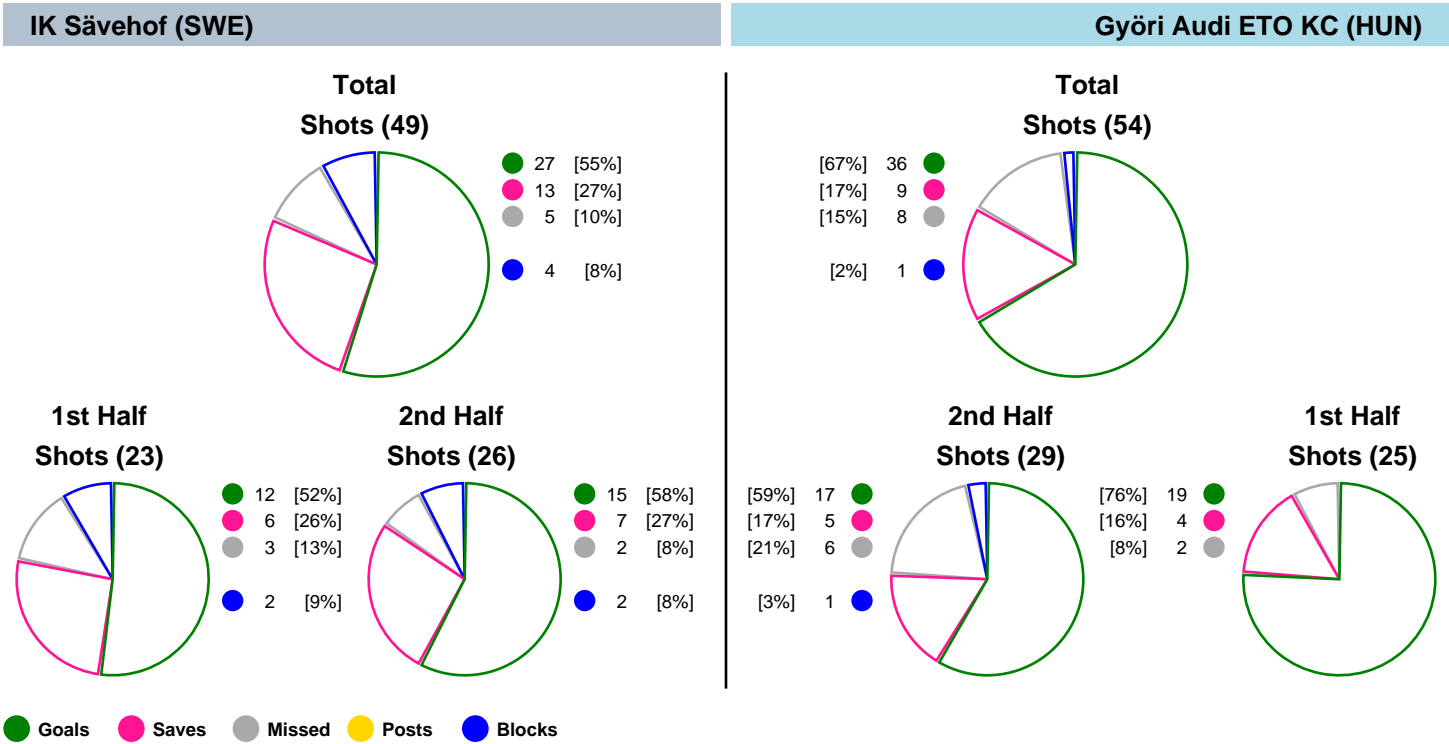

SWE

**IK Sävehof vs Györi Audi ETO KC**  
**27 - 36**  
**(12 - 19)**

Match ended: 59:59

HUN

20 W593 R2  
045

Referees: Cristina Nastase (ROU), Simona Raluca Stancu (ROU)

Throw-off: 09.11.2019, 13:30  
Partille Arena, Partille / SWE

**Match Statistics Overview**

IK Sävehof (SWE)			Györi Audi ETO KC (HUN)			
Total	1st half	2nd half		2nd half	1st half	Total
<b>27</b>	12	15	Goals	17	19	<b>36</b>
<b>49</b>	23	26	Shots	29	25	<b>54</b>
<b>55%</b>	52%	58%	Shot Percentage	59%	76%	<b>67%</b>
<b>0</b>	0	0	Turnovers	0	0	<b>0</b>
<b>0</b>	0	0	Rule Technical Fouls	0	0	<b>0</b>
<b>55%</b>	52%	58%	Attack Percentage	59%	76%	<b>67%</b>
<b>44</b>	20	24	Shots on Goal	23	23	<b>46</b>
<b>90%</b>	87%	92%	On Target Percentage	79%	92%	<b>85%</b>
<b>9</b>	4	5	Saves	7	6	<b>13</b>
<b>20%</b>	17%	23%	GK Save Percentage	32%	33%	<b>32%</b>
<b>4</b>	3	1	7m Goals	1	0	<b>1</b>
<b>5</b>	3	2	7m Shots	2	0	<b>2</b>
<b>80%</b>	100%	50%	7m Percentage	50%	0%	<b>50%</b>
<b>0</b>	0	0	Fast Break Goals	0	0	<b>0</b>
<b>2</b>	1	1	Powerplay goals	1	0	<b>1</b>
<b>2</b>	0	2	Shorthanded goals	1	1	<b>2</b>
<b>3</b>	1	3	Most goals in succession	3	4	<b>4</b>
<b>1</b>	1	0	Yellow Cards	0	3	<b>3</b>
<b>2</b>	0	2	2 min Suspension	1	1	<b>2</b>
<b>0</b>	0	0	Red Cards	0	0	<b>0</b>
<b>3</b>	1	2	Team Timeouts	1	0	<b>1</b>

## Player Statistics: IK Sävehof (SWE)

Goalkeeper		Total			All Saves/Shots					
No. Name	Saves	Shots	%	GC	7M	6M	9M	Wing	BT	FB
1 BÖRJESSON Sofie	4	23	17	19		10% (1/10)	11% (1/9)	50% (2/4)		
16 KROON ANDERSSON Wilma	5	22	23	17	50% (1/2)	0% (0/7)	11% (1/9)	0% (0/1)		
<b>TOTALS</b>	<b>9</b>	<b>45</b>	<b>20</b>	<b>36</b>	<b>50% (1/2)</b>	<b>5% (1/17)</b>	<b>11% (2/18)</b>	<b>40% (2/5)</b>		