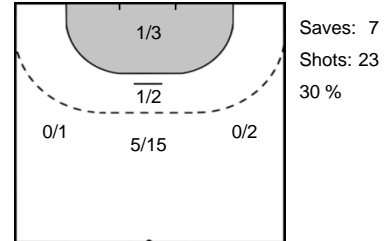

12 LEYNAUD
Amandine Suzanne Monique