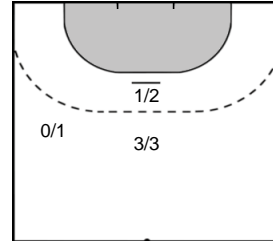

8 HANSEN
Anne Mette

Goals: 4
Shots: 6
66 %