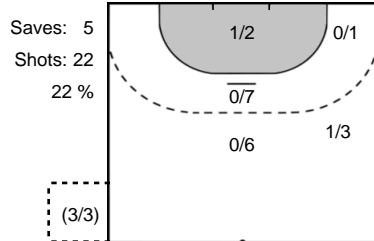

16 KROON ANDERSSON
Wilma