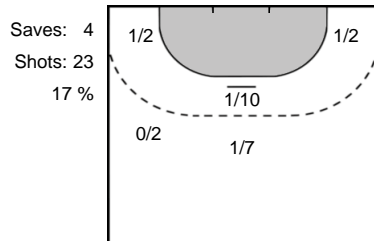

1 BÖRJESSON
Sofie