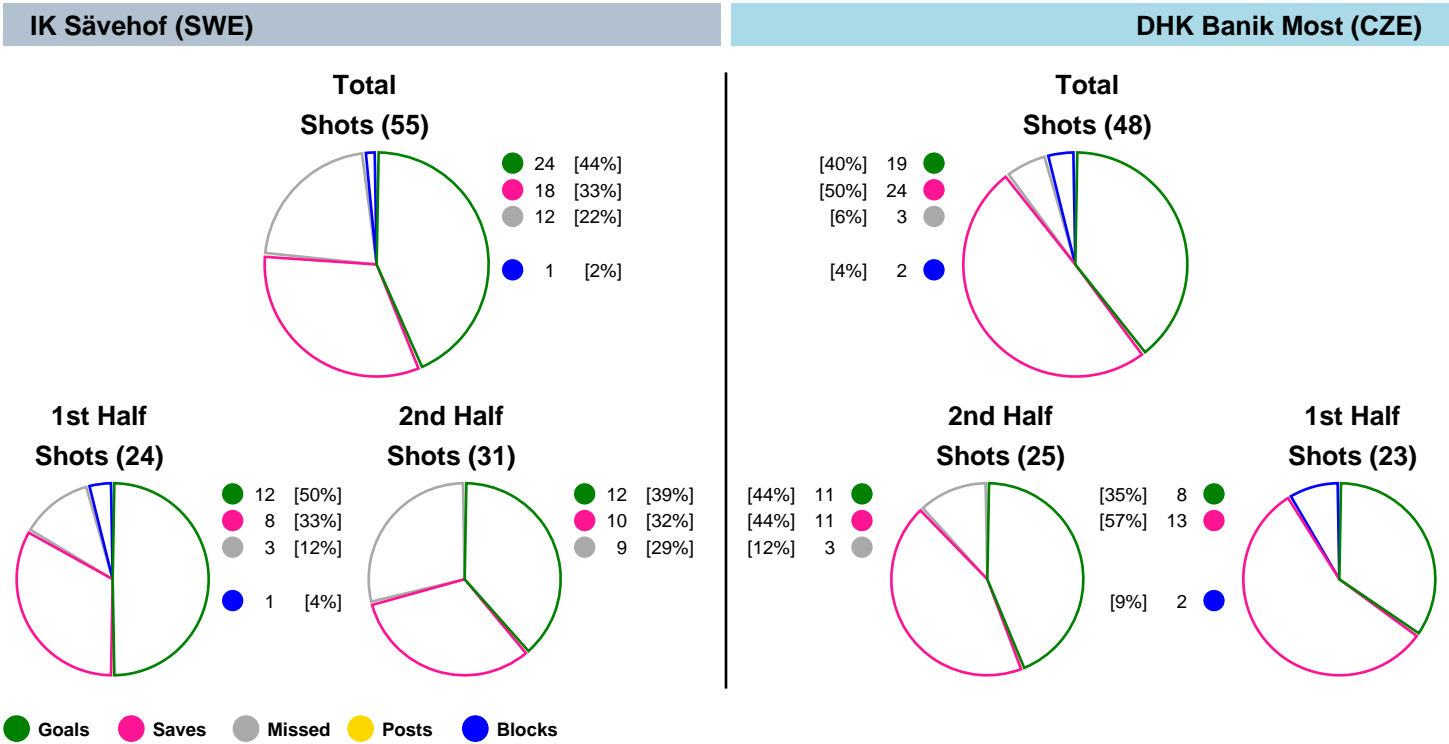

SWE

IK Sävehof vs DHK Banik Most
24 - 19
(12 - 8)

Match ended: 59:59

CZE

20 W593 R2
044

Referees: Davor Loncar (CRO), Zoran Loncar (CRO)

Throw-off: 02.11.2019, 13:30
Partille Arena, Partille / SWE

Match Statistics Overview

IK Sävehof (SWE)			DHK Banik Most (CZE)			
Total	1st half	2nd half	2nd half	1st half	Total	
24	12	12	Goals	11	8	19
55	24	31	Shots	25	23	48
44%	50%	39%	Shot Percentage	44%	35%	40%
0	0	0	Turnovers	0	0	0
0	0	0	Rule Technical Fouls	0	0	0
44%	50%	39%	Attack Percentage	44%	35%	40%
43	21	22	Shots on Goal	22	23	45
78%	88%	71%	On Target Percentage	88%	100%	94%
24	13	11	Saves	10	8	18
56%	62%	50%	GK Save Percentage	45%	40%	43%
1	0	1	7m Goals	3	2	5
1	0	1	7m Shots	3	3	6
100%	0%	100%	7m Percentage	100%	66%	83%
1	0	0	Fast Break Goals	0	0	0
3	2	1	Powerplay goals	1	0	1
0	0	0	Shorthanded goals	2	2	4
5	4	4	Most goals in succession	5	2	5
2	2	0	Yellow Cards	0	2	2
2	1	1	2 min Suspension	2	3	5
0	0	0	Red Cards	0	0	0
1	1	0	Team Timeouts	0	2	2

Match Statistics Shots

Player Statistics: IK Sävehof (SWE)

Goalkeeper	Total				All Saves/Shots					
No. Name	Saves	Shots	%	GC	7M	6M	9M	Wing	BT	FB
16 KROON ANDERSSON Wilma	24	43	56	19	16% (1/6)	47% (8/17)	82% (14/17)	0% (0/2)		
TOTALS	24	43	56	19	16% (1/6)	47% (8/17)	82% (14/17)	0% (0/2)		