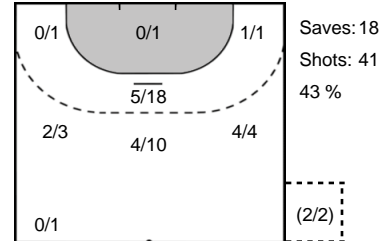

Goals: 1
Shots: 1
100 %

16 KROON ANDERSSON
Wilma

Goals: 0
Shots: 1
0 %

9 STRISKOVA
Adela

Goals: 0
Shots: 1
0 %

55 MANAKOVA
Petra

Goals: 0
Shots: 1
0 %

Goalkeeper Statistics

IK Sävehof (SWE)

DHK Banik Most (CZE)

16 KROON ANDERSSON Wilma

MÜLLNEROVA Dominika 31

BEZPALCOVA Eva 16

Legend

- %** Efficiency
- Ass.** Assists
- Pos.** Position
- GC.** Goals conceded
- 7M** 7-metre Shots
- W** Wing Shots (Right, Left)
- BT** Breakthrough (Right, Center, Left)
- FB** Fast Break
- 6M** 6-metre Shots
- 9M** 9-metre Shots (Right, Center, Left)
- FT** Free Throw
- ST** Steals
- BL** Blocks
- YC** Yellow Cards
- RC** Red Cards
- BC** Blue Cards
- 2m** 2 Minute Suspensions
- UP** Unassigned Position