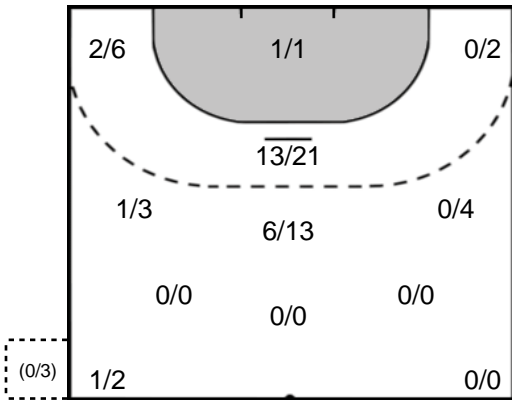

Team Statistics Attack

IK Sävehof (SWE)

DHK Banik Most (CZE)

8 FORSBERG Johanna

Goals: 6
Shots: 11
54 %

6/9		
0/1		
(0/1)		

SUSTKOVA Jana 15

Goals: 2
Shots: 10
20 %

1/2		
0/2	1/3	0/2
		(0/1)

11 LUNDBÄCK Amelia

Goals: 4
Shots: 7
57 %

1/1		
1/2		
2/4		

ZACHOVA Dominika 88

Goals: 6
Shots: 7
85 %

5/5		
1/1		
0/1		

27 LAGERBON Ida Staxen

Goals: 4
Shots: 7
57 %

2/3		
1/2	1/2	

KOSTELNA Katarina 81

Goals: 3
Shots: 5
60 %

3/5		

14 PETERSON Linnea

Goals: 2
Shots: 7
28 %

—		
0/1	2/4	
(0/2)		

DVORAKOVA Veronika 7

Goals: 2
Shots: 5
40 %

1/1		
1/4