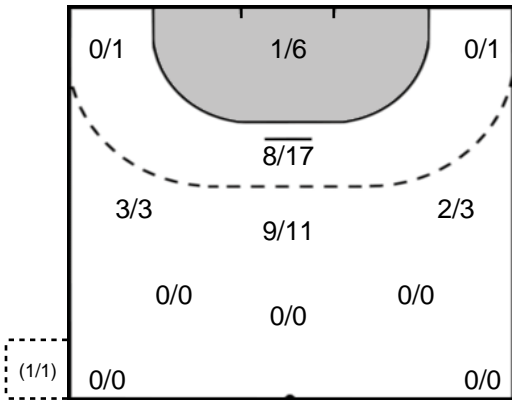

Goalkeeper Statistics

IK Sävehof (SWE)

DHK Banik Most (CZE)