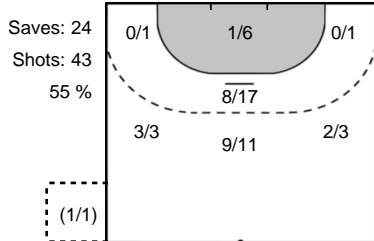

16 KROON ANDERSSON Wilma