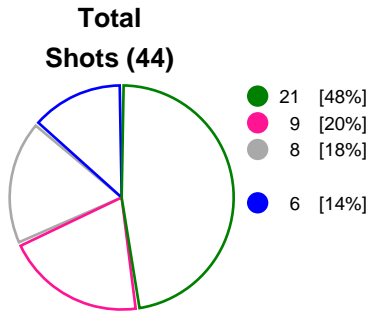

Match Statistics Shots

RK Krim Mercator (SLO)

Györi Audi ETO KC (HUN)

● Goals
● Saves
● Missed
● Posts
● Blocks

Player Statistics: RK Krim Mercator (SLO)

Goalkeeper	Total				All Saves/Shots					
No. Name	Saves	Shots	%	GC	7M	6M	9M	Wing	BT	FB
16 VOJNOVIC Maja	3	15	20	12		0% (0/4)	37% (3/8)	0% (0/2)		
21 MAMIC Antonija (AUT)	8	29	28	21	0% (0/2)	11% (1/9)	27% (3/11)	66% (4/6)		
TOTALS	11	44	25	33	0% (0/2)	7% (1/13)	31% (6/19)	50% (4/8)		

Player	Total				All Goals/Shots							Additional			Punishments		
No. Name	Pos.	Goals	Shots	%	7M	7M%	6M	9M	Wing	BT	FB	Ass.	ST	BL	YC	2m	RC
2 KOJIC Ana (SRB)		1	1	100					1/1								
3 JURIC Manca		0	0	0													
6 BON BRZIN Iza		0	0	0													
8 ABINA Ema		0	0	0													
9 ZABJEK Nina		0	0	0													1
11 VAN KREIJ Harma (NED)		1	4	25			0/2	1/2									1
13 BARIC Polona		3	6	50	0/1	0%			3/5								1
14 CEROVAK Laura		2	2	100					2/2								
15 KLEMENCIC Valentina		4	5	80			3/4	1/1									1
16 VOJNOVIC Maja		0	0	0													
17 POLAJNAR VESLIGAJ Tjasa		0	0	0													
18 ZULIC Nina		5	8	62			4/6	1/2						1			
20 VARAGIC Alja		5	12	42	2/3	66%			3/9					1			1
21 MAMIC Antonija (AUT)		0	0	0													
23 VUCKO Hana		0	2	0					0/2					1			
25 SNOPOVA Yuliia (UKR)		0	4	0			0/1	0/2	0/1					1			1
UNASSIGNED		0	0	0													1
Player TOTALS		21	44	48	2/4	50%	7/13	8/20	4/7				4		4		3

Officials	Punishments		
No. Name	YC	2m	RC
A JOVANOVIC Branka			
B BREGAR Uros			
C TOMINC Danila			
D KRAVANJA Jaka			
TEAM			
TOTALS	4	3