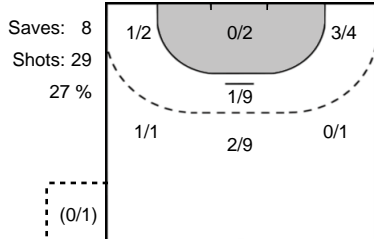

21 MAMIC Antonija