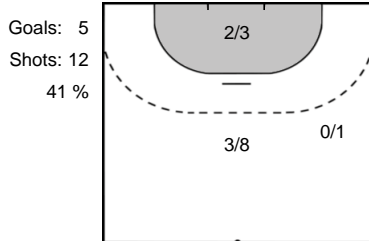

20 VARAGIC Alja