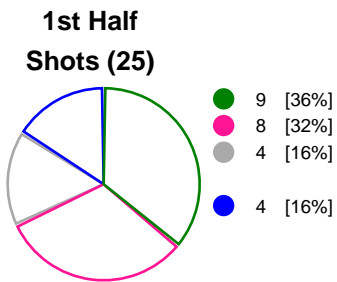

Match Statistics Shots

RK Krim Mercator (SLO)

Györi Audi ETO KC (HUN)

● Goals
● Saves
● Missed
● Posts
● Blocks

Player Statistics: RK Krim Mercator (SLO)

Goalkeeper	Total				All Saves/Shots					
No. Name	Saves	Shots	%	GC	7M	6M	9M	Wing	BT	FB
16 VOJNOVIC Maja	3	15	20	12		0% (0/4)	37% (3/8)	0% (0/2)		
21 MAMIC Antonija (AUT)	8	29	28	21	0% (0/2)	11% (1/9)	27% (3/11)	66% (4/6)		
TOTALS	11	44	25	33	0% (0/2)	7% (1/13)	31% (6/19)	50% (4/8)		

Player	Total				All Goals/Shots							Additional			Punishments		
No. Name	Pos.	Goals	Shots	%	7M	7M%	6M	9M	Wing	BT	FB	Ass.	ST	BL	YC	2m	RC
2 KOJIC Ana (SRB)		1	1	100					1/1								
3 JURIC Manca		0	0	0													
6 BON BRZIN Iza		0	0	0													
8 ABINA Ema		0	0	0													
9 ZABJEK Nina		0	0	0													1
11 VAN KREIJ Harma (NED)		1	4	25			0/2	1/2									1
13 BARIC Polona		3	6	50	0/1	0%			3/5								1
14 CEROVAK Laura		2	2	100					2/2								
15 KLEMENCIC Valentina		4	5	80			3/4	1/1									1
16 VOJNOVIC Maja		0	0	0													
17 POLAJNAR VESLIGAJ Tjasa		0	0	0													
18 ZULIC Nina		5	8	62			4/6	1/2						1			
20 VARAGIC Alja		5	12	42	2/3	66%			3/9					1			1
21 MAMIC Antonija (AUT)		0	0	0													
23 VUCKO Hana		0	2	0					0/2					1			
25 SNOPOVA Yuliia (UKR)		0	4	0			0/1	0/2	0/1					1			1
UNASSIGNED		0	0	0													1
Player TOTALS		21	44	48	2/4	50%	7/13	8/20	4/7				4		4		3

Officials	Punishments		
No. Name	YC	2m	RC
A JOVANOVIC Branka			
B BREGAR Uros			
C TOMINC Danila			
D KRAVANJA Jaka			
TEAM			
TOTALS	4	3