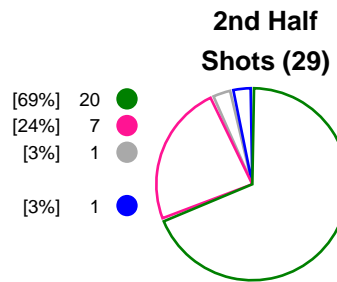

Match Statistics Shots

RK Krim Mercator (SLO)

Györi Audi ETO KC (HUN)

● Goals
● Saves
● Missed
● Posts
● Blocks

Player Statistics: RK Krim Mercator (SLO)

Goalkeeper	Total				All Saves/Shots					
No. Name	Saves	Shots	%	GC	7M	6M	9M	Wing	BT	FB
16 VOJNOVIC Maja	3	15	20	12		0% (0/4)	37% (3/8)	0% (0/2)		
21 MAMIC Antonija (AUT)	8	29	28	21	0% (0/2)	11% (1/9)	27% (3/11)	66% (4/6)		
TOTALS	11	44	25	33	0% (0/2)	7% (1/13)	31% (6/19)	50% (4/8)		

Player	Total				All Goals/Shots							Additional			Punishments		
No. Name	Pos.	Goals	Shots	%	7M	7M%	6M	9M	Wing	BT	FB	Ass.	ST	BL	YC	2m	RC
2 KOJIC Ana (SRB)		1	1	100					1/1								
3 JURIC Manca		0	0	0													
6 BON BRZIN Iza		0	0	0													
8 ABINA Ema		0	0	0													
9 ZABJEK Nina		0	0	0													1
11 VAN KREIJ Harma (NED)		1	4	25			0/2	1/2									1
13 BARIC Polona		3	6	50	0/1	0%			3/5								1
14 CEROVAK Laura		2	2	100					2/2								
15 KLEMENCIC Valentina		4	5	80			3/4	1/1									1
16 VOJNOVIC Maja		0	0	0													
17 POLAJNAR VESLIGAJ Tjasa		0	0	0													
18 ZULIC Nina		5	8	62			4/6	1/2						1			
20 VARAGIC Alja		5	12	42	2/3	66%			3/9					1			1
21 MAMIC Antonija (AUT)		0	0	0													
23 VUCKO Hana		0	2	0					0/2					1			
25 SNOPOVA Yuliia (UKR)		0	4	0			0/1	0/2	0/1					1			1
UNASSIGNED		0	0	0													1
Player TOTALS		21	44	48	2/4	50%	7/13	8/20	4/7				4		4		3

Officials	Punishments		
No. Name	YC	2m	RC
A JOVANOVIC Branka			
B BREGAR Uros			
C TOMINC Danila			
D KRAVANJA Jaka			
TEAM			
TOTALS	4	3