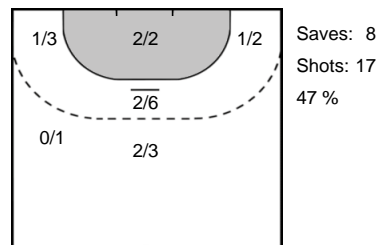

Goalkeeper Statistics

RK Krim Mercator (SLO)

Györi Audi ETO KC (HUN)

21 MAMIC Antonija

KISS Eva **73**

16 VOJNOVIC Maja

LEYNAUD Amandine Suzanne Monique **12**