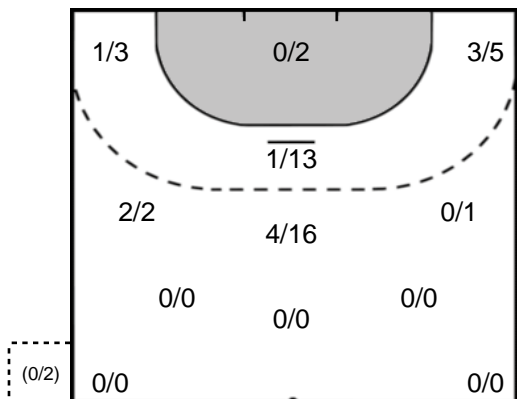

Goalkeeper Statistics

RK Krim Mercator (SLO)

Györi Audi ETO KC (HUN)