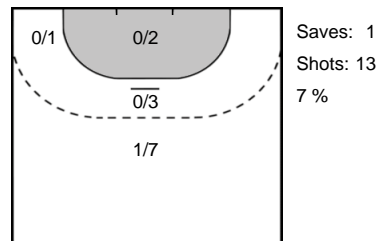

### Legend

- %** Efficiency
- Ass.** Assists
- Pos.** Position
- GC.** Goals conceded
- 7M** 7-metre Shots
- W** Wing Shots (Right, Left)
- BT** Breakthrough (Right, Center, Left)
- FB** Fast Break
- 6M** 6-metre Shots
- 9M** 9-metre Shots (Right, Center, Left)
- FT** Free Throw
- ST** Steals
- BL** Blocks
- YC** Yellow Cards
- RC** Red Cards
- BC** Blue Cards
- 2m** 2 Minute Suspensions
- UP** Unassigned Position