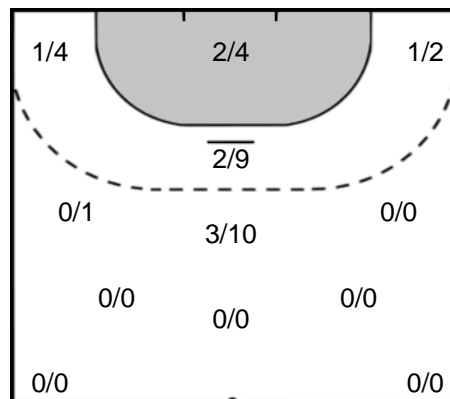

Goalkeeper Statistics

RK Krim Mercator (SLO)

Györi Audi ETO KC (HUN)