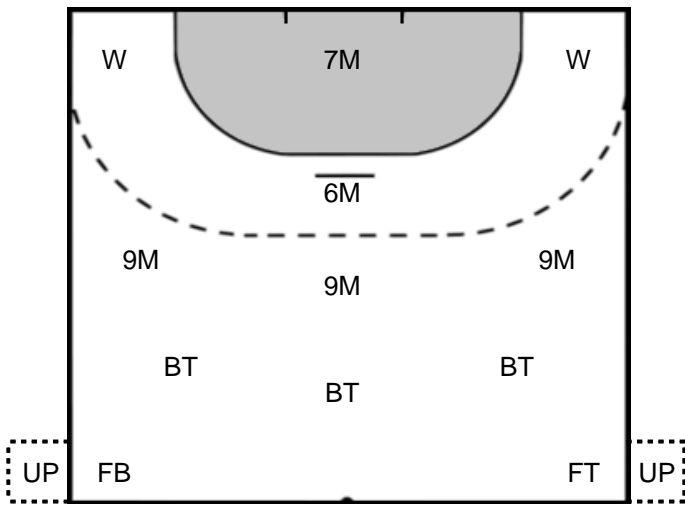

### Legend

- %** Efficiency
- Ass.** Assists
- Pos.** Position
- GC.** Goals conceded
- 7M** 7-metre Shots
- W** Wing Shots (Right, Left)
- BT** Breakthrough (Right, Center, Left)
- FB** Fast Break
- 6M** 6-metre Shots
- 9M** 9-metre Shots (Right, Center, Left)
- FT** Free Throw
- ST** Steals
- BL** Blocks
- YC** Yellow Cards
- RC** Red Cards
- BC** Blue Cards
- 2m** 2 Minute Suspensions
- UP** Unassigned Position