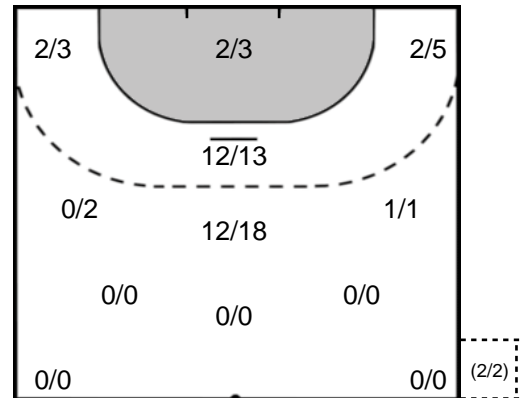

Team Statistics Attack

RK Krim Mercator (SLO)

Györi Audi ETO KC (HUN)