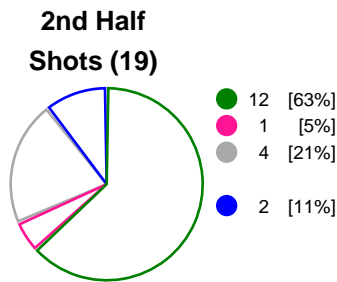

Match Statistics Shots

RK Krim Mercator (SLO)

Györi Audi ETO KC (HUN)

● Goals
● Saves
● Missed
● Posts
● Blocks

Player Statistics: RK Krim Mercator (SLO)

Goalkeeper	Total				All Saves/Shots					
No. Name	Saves	Shots	%	GC	7M	6M	9M	Wing	BT	FB
16 VOJNOVIC Maja	3	15	20	12		0% (0/4)	37% (3/8)	0% (0/2)		
21 MAMIC Antonija (AUT)	8	29	28	21	0% (0/2)	11% (1/9)	27% (3/11)	66% (4/6)		
TOTALS	11	44	25	33	0% (0/2)	7% (1/13)	31% (6/19)	50% (4/8)		

Player	Total				All Goals/Shots							Additional			Punishments		
No. Name	Pos.	Goals	Shots	%	7M	7M%	6M	9M	Wing	BT	FB	Ass.	ST	BL	YC	2m	RC
2 KOJIC Ana (SRB)		1	1	100					1/1								
3 JURIC Manca		0	0	0													
6 BON BRZIN Iza		0	0	0													
8 ABINA Ema		0	0	0													
9 ZABJEK Nina		0	0	0													1
11 VAN KREIJ Harma (NED)		1	4	25			0/2	1/2									1
13 BARIC Polona		3	6	50	0/1	0%			3/5								1
14 CEROVAK Laura		2	2	100					2/2								
15 KLEMENCIC Valentina		4	5	80			3/4	1/1									1
16 VOJNOVIC Maja		0	0	0													
17 POLAJNAR VESLIGAJ Tjasa		0	0	0													
18 ZULIC Nina		5	8	62			4/6	1/2						1			
20 VARAGIC Alja		5	12	42	2/3	66%			3/9					1			1
21 MAMIC Antonija (AUT)		0	0	0													
23 VUCKO Hana		0	2	0					0/2					1			
25 SNOPOVA Yuliia (UKR)		0	4	0			0/1	0/2	0/1					1			1
UNASSIGNED		0	0	0													1
Player TOTALS		21	44	48	2/4	50%	7/13	8/20	4/7				4		4		3

Officials	Punishments		
No. Name	YC	2m	RC
A JOVANOVIC Branka			
B BREGAR Uros			
C TOMINC Danila			
D KRAVANJA Jaka			
TEAM			
TOTALS	4	3