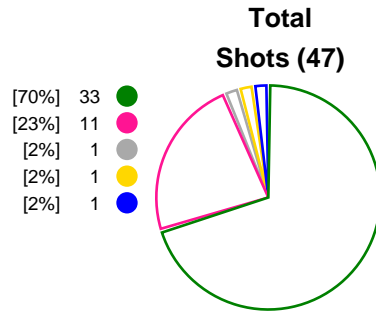

Match Statistics Shots

RK Krim Mercator (SLO)

Györi Audi ETO KC (HUN)

● Goals
● Saves
● Missed
● Posts
● Blocks

Player Statistics: RK Krim Mercator (SLO)

Goalkeeper	Total				All Saves/Shots					
No. Name	Saves	Shots	%	GC	7M	6M	9M	Wing	BT	FB
16 VOJNOVIC Maja	3	15	20	12		0% (0/4)	37% (3/8)	0% (0/2)		
21 MAMIC Antonija (AUT)	8	29	28	21	0% (0/2)	11% (1/9)	27% (3/11)	66% (4/6)		
TOTALS	11	44	25	33	0% (0/2)	7% (1/13)	31% (6/19)	50% (4/8)		

Player	Total				All Goals/Shots							Additional			Punishments		
No. Name	Pos.	Goals	Shots	%	7M	7M%	6M	9M	Wing	BT	FB	Ass.	ST	BL	YC	2m	RC
2 KOJIC Ana (SRB)		1	1	100					1/1								
3 JURIC Manca		0	0	0													
6 BON BRZIN Iza		0	0	0													
8 ABINA Ema		0	0	0													
9 ZABJEK Nina		0	0	0													1
11 VAN KREIJ Harma (NED)		1	4	25			0/2	1/2									1
13 BARIC Polona		3	6	50	0/1	0%			3/5								1
14 CEROVAK Laura		2	2	100					2/2								
15 KLEMENCIC Valentina		4	5	80			3/4	1/1									1
16 VOJNOVIC Maja		0	0	0													
17 POLAJNAR VESLIGAJ Tjasa		0	0	0													
18 ZULIC Nina		5	8	62			4/6	1/2						1			
20 VARAGIC Alja		5	12	42	2/3	66%			3/9					1			1
21 MAMIC Antonija (AUT)		0	0	0													
23 VUCKO Hana		0	2	0					0/2					1			
25 SNOPOVA Yuliia (UKR)		0	4	0			0/1	0/2	0/1					1			1
UNASSIGNED		0	0	0													1
Player TOTALS		21	44	48	2/4	50%	7/13	8/20	4/7				4		4		3

Officials	Punishments		
No. Name	YC	2m	RC
A JOVANOVIC Branka			
B BREGAR Uros			
C TOMINC Danila			
D KRAVANJA Jaka			
TEAM			
TOTALS	4	3