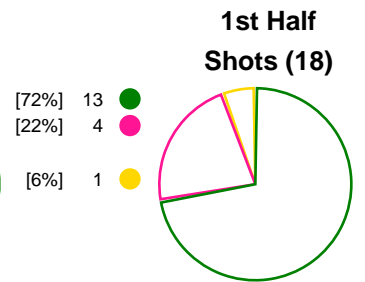

Match Statistics Shots

RK Krim Mercator (SLO)

Györi Audi ETO KC (HUN)

● Goals
● Saves
● Missed
● Posts
● Blocks

Player Statistics: RK Krim Mercator (SLO)

Goalkeeper	Total				All Saves/Shots					
No. Name	Saves	Shots	%	GC	7M	6M	9M	Wing	BT	FB
16 VOJNOVIC Maja	3	15	20	12		0% (0/4)	37% (3/8)	0% (0/2)		
21 MAMIC Antonija (AUT)	8	29	28	21	0% (0/2)	11% (1/9)	27% (3/11)	66% (4/6)		
TOTALS	11	44	25	33	0% (0/2)	7% (1/13)	31% (6/19)	50% (4/8)		

Player	Total				All Goals/Shots							Additional			Punishments		
No. Name	Pos.	Goals	Shots	%	7M	7M%	6M	9M	Wing	BT	FB	Ass.	ST	BL	YC	2m	RC
2 KOJIC Ana (SRB)		1	1	100					1/1								
3 JURIC Manca		0	0	0													
6 BON BRZIN Iza		0	0	0													
8 ABINA Ema		0	0	0													
9 ZABJEK Nina		0	0	0													1
11 VAN KREIJ Harma (NED)		1	4	25			0/2	1/2									1
13 BARIC Polona		3	6	50	0/1	0%			3/5								1
14 CEROVAK Laura		2	2	100					2/2								
15 KLEMENCIC Valentina		4	5	80			3/4	1/1									1
16 VOJNOVIC Maja		0	0	0													
17 POLAJNAR VESLIGAJ Tjasa		0	0	0													
18 ZULIC Nina		5	8	62			4/6	1/2						1			
20 VARAGIC Alja		5	12	42	2/3	66%			3/9					1			1
21 MAMIC Antonija (AUT)		0	0	0													
23 VUCKO Hana		0	2	0					0/2					1			
25 SNOPOVA Yuliia (UKR)		0	4	0			0/1	0/2	0/1					1			1
UNASSIGNED		0	0	0													1
Player TOTALS		21	44	48	2/4	50%	7/13	8/20	4/7				4		4		3

Officials	Punishments		
No. Name	YC	2m	RC
A JOVANOVIC Branka			
B BREGAR Uros			
C TOMINC Danila			
D KRAVANJA Jaka			
TEAM			
TOTALS	4	3