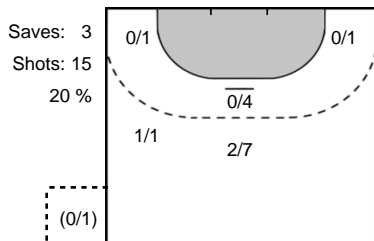

16 VOJNOVIC Maja