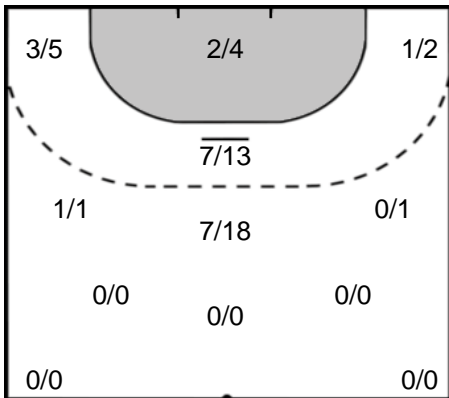

Team Statistics Attack

RK Krim Mercator (SLO)

Györi Audi ETO KC (HUN)