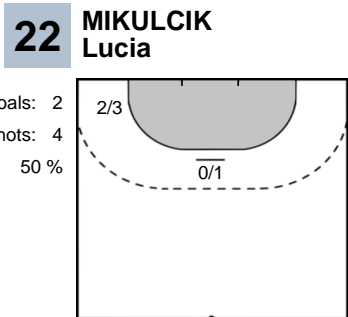

AMORIM TALESKA Eduarda Idalina 18

9 STRISKOVA Adela

HANSEN Anne Mette 8

Team Statistics Attack

DHK Banik Most (CZE)

Györi Audi ETO KC (HUN)

Team Statistics Attack

DHK Banik Most (CZE)