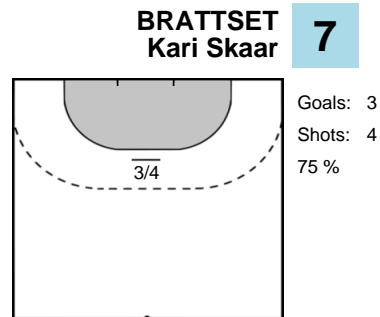

AMORIM TALESKA Eduarda Idalina 18

9 STRISKOVA Adela

HANSEN Anne Mette 8

Team Statistics Attack

DHK Banik Most (CZE)

Györi Audi ETO KC (HUN)

Team Statistics Attack

DHK Banik Most (CZE)