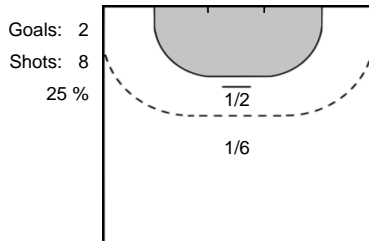

Team Statistics Attack

DHK Banik Most (CZE)

Györi Audi ETO KC (HUN)

88 ZACHOVA Dominika

OFTEDAL Stine Bredal 15

27 KOSTELNA Alica

NZE MINKO Estelle 27

15 SUSTKOVA Jana