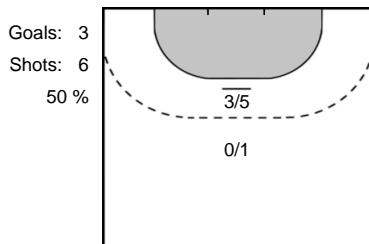

Team Statistics Attack

DHK Banik Most (CZE)

Györi Audi ETO KC (HUN)

88 ZACHOVA Dominika

OFTEDAL Stine Bredal 15

27 KOSTELNA Alica

NZE MINKO Estelle 27

15 SUSTKOVA Jana