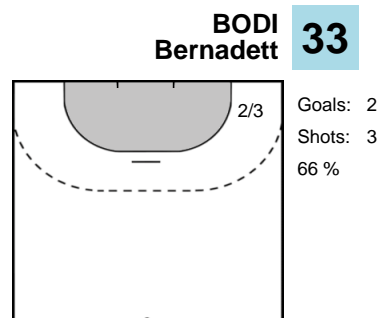

AMORIM TALESKA Eduarda Idalina 18

9 STRISKOVA Adela

HANSEN Anne Mette 8

Team Statistics Attack

DHK Banik Most (CZE)

Györi Audi ETO KC (HUN)

Team Statistics Attack

DHK Banik Most (CZE)