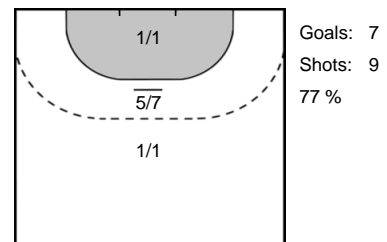

HANSEN Anne Mette 8