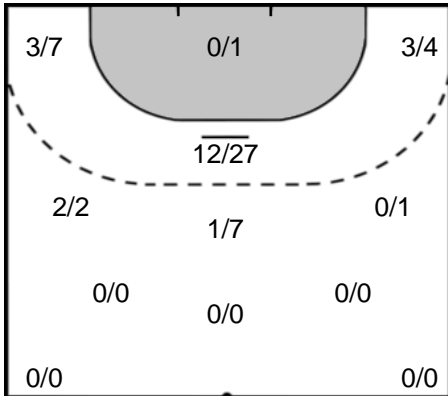

Team Statistics Attack

DHK Banik Most (CZE)

Györi Audi ETO KC (HUN)