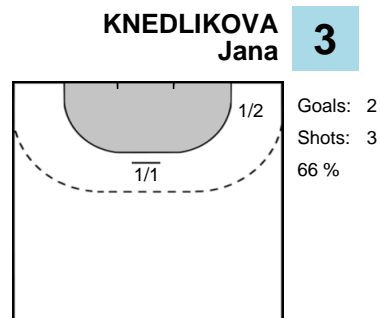

AMORIM TALESKA Eduarda Idalina 18

9 STRISKOVA Adela

HANSEN Anne Mette 8

Team Statistics Attack

DHK Banik Most (CZE)

Györi Audi ETO KC (HUN)

Team Statistics Attack

DHK Banik Most (CZE)