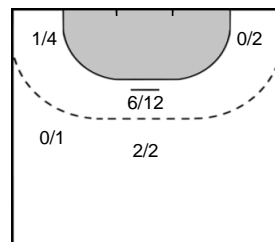

16 BEZPALCOVA
Eva

Saves: 3
Shots: 13
23 %

12 LEYNAUD
Amandine Suzanne Monique

Saves: 6
Shots: 14
42 %

Legend

- %** Efficiency
- Ass.** Assists
- Pos.** Position
- GC.** Goals conceded
- 7M** 7-metre Shots
- W** Wing Shots (Right, Left)
- BT** Breakthrough (Right, Center, Left)
- FB** Fast Break
- 6M** 6-metre Shots
- 9M** 9-metre Shots (Right, Center, Left)
- FT** Free Throw
- ST** Steals
- BL** Blocks
- YC** Yellow Cards
- RC** Red Cards
- BC** Blue Cards
- 2m** 2 Minute Suspensions
- UP** Unassigned Position