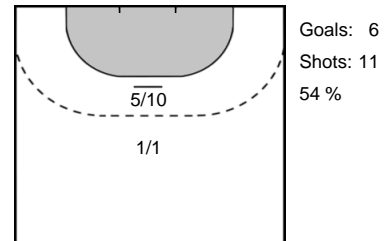

Team Statistics Attack

DHK Banik Most (CZE)

Györi Audi ETO KC (HUN)

88 ZACHOVA Dominika

OFTEDAL Stine Bredal 15

27 KOSTELNA Alica

NZE MINKO Estelle 27

15 SUSTKOVA Jana