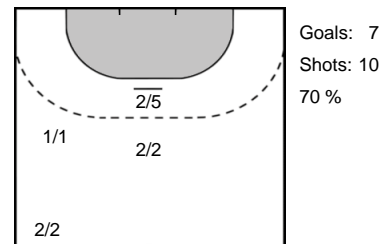

AMORIM TALESKA Eduarda Idalina 18