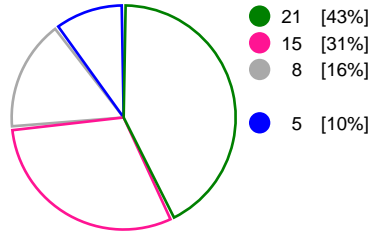

2nd Half
Shots (18)

Match Statistics Shots

DHK Banik Most (CZE)

Györi Audi ETO KC (HUN)

Total
Shots (49)