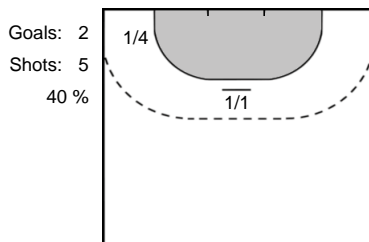

9 STRISKOVA Adela