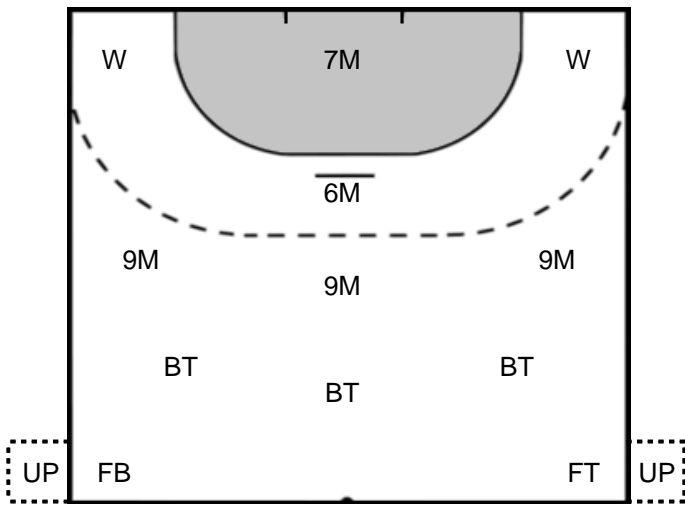

16 BEZPALCOVA
Eva

Saves: 3
Shots: 13
23 %

12 LEYNAUD
Amandine Suzanne Monique

Saves: 6
Shots: 14
42 %

Legend

- %** Efficiency
- Ass.** Assists
- Pos.** Position
- GC.** Goals conceded
- 7M** 7-metre Shots
- W** Wing Shots (Right, Left)
- BT** Breakthrough (Right, Center, Left)
- FB** Fast Break
- 6M** 6-metre Shots
- 9M** 9-metre Shots (Right, Center, Left)
- FT** Free Throw
- ST** Steals
- BL** Blocks
- YC** Yellow Cards
- RC** Red Cards
- BC** Blue Cards
- 2m** 2 Minute Suspensions
- UP** Unassigned Position