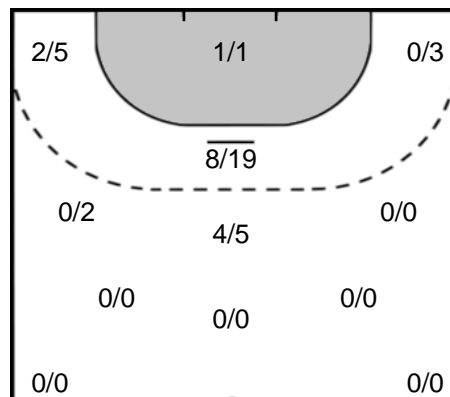

Goals: 0
Shots: 1
0 %

Goalkeeper Statistics

DHK Banik Most (CZE)

Györi Audi ETO KC (HUN)

31 MÜLLNEROVA
Dominika

Saves: 6
Shots: 40
15 %

73 KISS
Eva

Saves: 9
Shots: 21
42 %