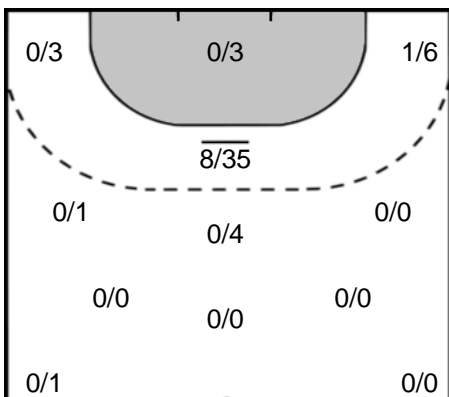

Goalkeeper Statistics

DHK Banik Most (CZE)