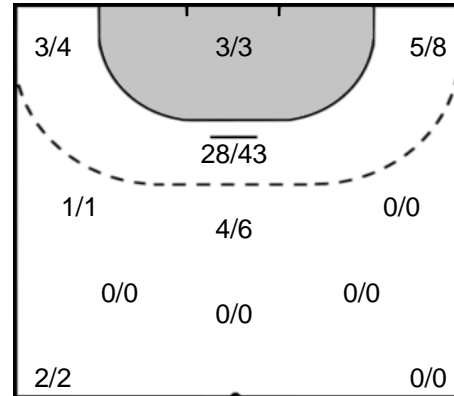

Team Statistics Attack

DHK Banik Most (CZE)

Györi Audi ETO KC (HUN)