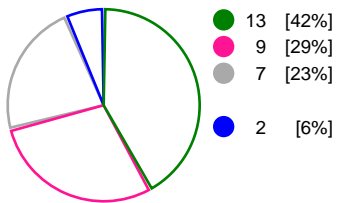

Match Statistics Shots

DHK Banik Most (CZE)

Györi Audi ETO KC (HUN)

Total
Shots (49)

1st Half
Shots (31)

2nd Half
Shots (18)

Total
Shots (67)

2nd Half
Shots (35)