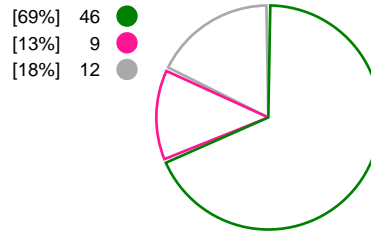

Match Statistics Shots

DHK Banik Most (CZE)

Györi Audi ETO KC (HUN)

Total
Shots (49)

1st Half
Shots (31)

2nd Half
Shots (18)

Total
Shots (67)

2nd Half
Shots (35)