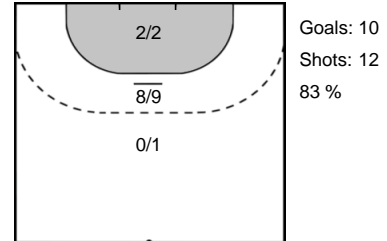

Team Statistics Attack

DHK Banik Most (CZE)

Györi Audi ETO KC (HUN)

88 ZACHOVA Dominika

OFTEDAL Stine Bredal 15

27 KOSTELNA Alica

NZE MINKO Estelle 27

15 SUSTKOVA Jana