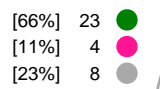

Match Statistics Shots

DHK Banik Most (CZE)

Györi Audi ETO KC (HUN)

Total
Shots (49)

1st Half
Shots (31)

2nd Half
Shots (18)

Total
Shots (67)

2nd Half
Shots (35)