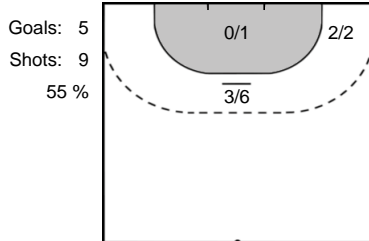

88 ZACHOVA Dominika