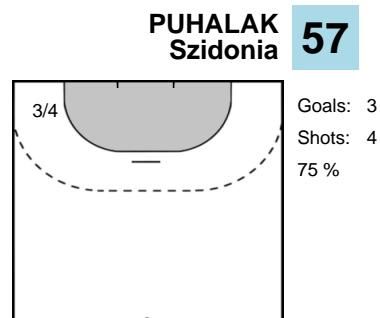

AMORIM TALESKA Eduarda Idalina 18

9 STRISKOVA Adela

HANSEN Anne Mette 8

Team Statistics Attack

DHK Banik Most (CZE)

Györi Audi ETO KC (HUN)

Team Statistics Attack

DHK Banik Most (CZE)