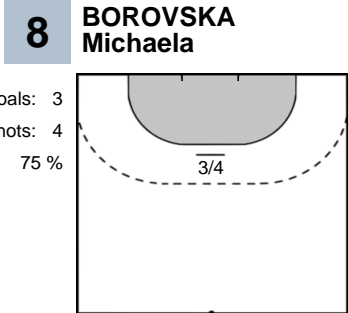

AMORIM TALESKA Eduarda Idalina 18

9 STRISKOVA Adela

HANSEN Anne Mette 8

Team Statistics Attack

DHK Banik Most (CZE)

Györi Audi ETO KC (HUN)

Team Statistics Attack

DHK Banik Most (CZE)