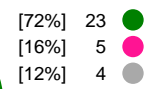

1st Half
Shots (32)

● Goals ● Saves ● Missed ● Posts ● Blocks