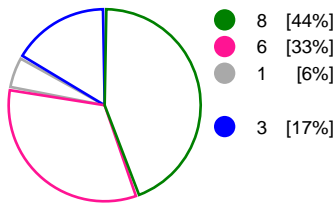

Match Statistics Shots

DHK Banik Most (CZE)

Györi Audi ETO KC (HUN)

Total
Shots (49)

1st Half
Shots (31)

2nd Half
Shots (18)

Total
Shots (67)

2nd Half
Shots (35)