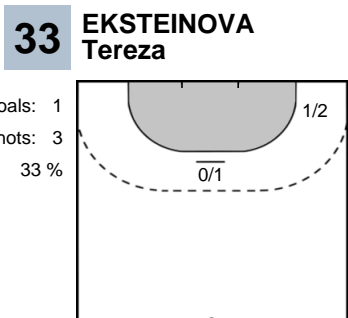

AMORIM TALESKA Eduarda Idalina 18

9 STRISKOVA Adela

HANSEN Anne Mette 8

Team Statistics Attack

DHK Banik Most (CZE)

Györi Audi ETO KC (HUN)

Team Statistics Attack

DHK Banik Most (CZE)

Györi Audi ETO KC (HUN)

55 MANAKOVA
Petra

Goals: 0
Shots: 2
0 %

48 FALUVEGI
Dorottya

Goals: 1
Shots: 2
50 %

13 JUNGOVA
Linda

Goals: 1
Shots: 1
100 %

32 BULATOVIC
Katarina