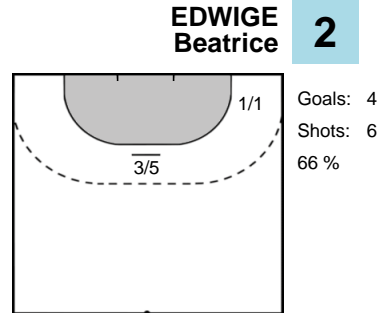

Team Statistics Attack

DHK Banik Most (CZE)

Györi Audi ETO KC (HUN)