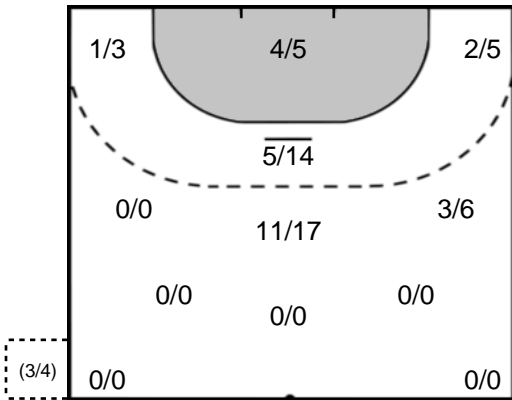

Team Statistics Attack

RK Krim Mercator (SLO)

DHK Banik Most (CZE)