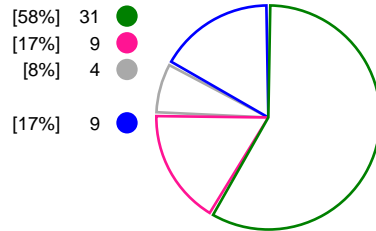

Match Statistics Shots

RK Krim Mercator (SLO)

DHK Bank Most (CZE)

Total Shots (54)

1st Half Shots (26)

2nd Half Shots (28)

Total Shots (53)

2nd Half Shots (28)

1st Half Shots (25)

● Goals ● Saves ● Missed ● Posts ● Blocks

Player Statistics: RK Krim Mercator (SLO)

Goalkeeper	Total				All Saves/Shots					
No. Name	Saves	Shots	%	GC	7M	6M	9M	Wing	BT	FB
16 VOJNOVIC Maja	1	9	11	8		0% (0/4)	0% (0/4)	100% (1/1)		
21 MAMIC Antonija (AUT)	8	31	26	23	0% (0/4)	0% (0/7)	33% (5/15)	60% (3/5)		
TOTALS	9	40	22	31	0% (0/4)	0% (0/11)	26% (5/19)	66% (4/6)		

Player	Total				All Goals/Shots							Additional			Punishments		
No. Name	Pos.	Goals	Shots	%	7M	7M%	6M	9M	Wing	BT	FB	Ass.	ST	BL	YC	2m	RC
2 KOJIC Ana (SRB)		2	7	29			0/2		2/5								
3 JURIC Manca		0	3	0			0/3									1	
6 BON BRZIN Iza		0	0	0													
7 KLOBUCAR Nives (CRO)		0	0	0													
8 ABINA Ema		0	0	0													
9 ZABJEK Nina		1	1	100													
10 REBICOVA Marianna (SVK)		1	3	33			0/1	1/2								2	
11 VAN KREIJ Harma (NED)		3	5	60			2/3	1/2									
12 GJEREK Hana		0	0	0													
13 BARIC Polona		6	9	67	3/4	75%	1/1	1/1	1/3							1	
15 KLEMENCIC Valentina		0	0	0													
16 VOJNOVIC Maja		0	0	0													
18 ZULIC Nina		3	9	33			1/2	2/6					1				
20 VARAGIC Alja		12	15	80	1/1	100%	1/2	8/10								1	
21 MAMIC Antonija (AUT)		0	0	0													
23 VUCKO Hana		1	2	50				1/2								1	
UNASSIGNED		0	0	0												1	
Player TOTALS		29	54	54	4/5	80%	5/14	14/23	3/8				1		2	5	