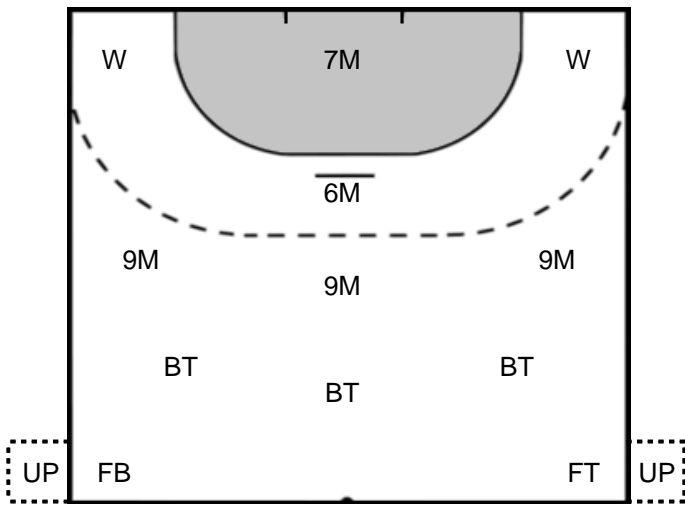

Saves: 14
Shots: 38
36 %

16 VOJNOVIC Maja

Saves: 1
Shots: 9
11 %

16 BEZPALCOVA Eva

Saves: 2
Shots: 7
28 %

Legend

- %** Efficiency
- Ass.** Assists
- Pos.** Position
- GC.** Goals conceded
- 7M** 7-metre Shots
- W** Wing Shots (Right, Left)
- BT** Breakthrough (Right, Center, Left)
- FB** Fast Break
- 6M** 6-metre Shots
- 9M** 9-metre Shots (Right, Center, Left)
- FT** Free Throw
- ST** Steals
- BL** Blocks
- YC** Yellow Cards
- RC** Red Cards
- BC** Blue Cards
- 2m** 2 Minute Suspensions
- UP** Unassigned Position