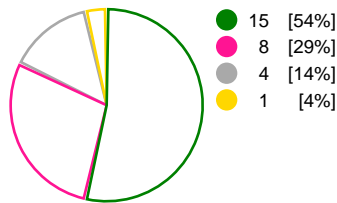

Match Statistics Shots

RK Krim Mercator (SLO)

DHK Bank Most (CZE)

Total Shots (54)

1st Half Shots (26)

2nd Half Shots (28)

Total Shots (53)

2nd Half Shots (28)

1st Half Shots (25)

● Goals ● Saves ● Missed ● Posts ● Blocks

Player Statistics: RK Krim Mercator (SLO)

Goalkeeper	Total				All Saves/Shots					
No. Name	Saves	Shots	%	GC	7M	6M	9M	Wing	BT	FB
16 VOJNOVIC Maja	1	9	11	8		0% (0/4)	0% (0/4)	100% (1/1)		
21 MAMIC Antonija (AUT)	8	31	26	23	0% (0/4)	0% (0/7)	33% (5/15)	60% (3/5)		
TOTALS	9	40	22	31	0% (0/4)	0% (0/11)	26% (5/19)	66% (4/6)		