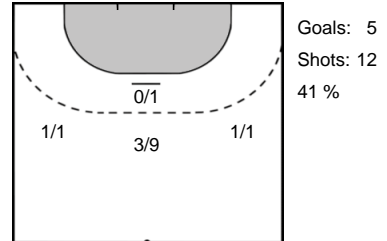

27 KOSTELNA Alica