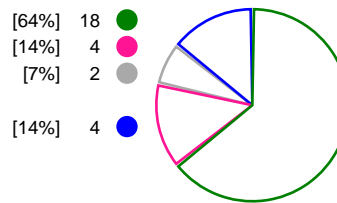

Match Statistics Shots

RK Krim Mercator (SLO)

DHK Bank Most (CZE)

Total Shots (54)

1st Half Shots (26)

2nd Half Shots (28)

Total Shots (53)

2nd Half Shots (28)

1st Half Shots (25)

● Goals ● Saves ● Missed ● Posts ● Blocks

Player Statistics: RK Krim Mercator (SLO)

Goalkeeper	Total				All Saves/Shots					
No. Name	Saves	Shots	%	GC	7M	6M	9M	Wing	BT	FB
16 VOJNOVIC Maja	1	9	11	8		0% (0/4)	0% (0/4)	100% (1/1)		
21 MAMIC Antonija (AUT)	8	31	26	23	0% (0/4)	0% (0/7)	33% (5/15)	60% (3/5)		
TOTALS	9	40	22	31	0% (0/4)	0% (0/11)	26% (5/19)	66% (4/6)		