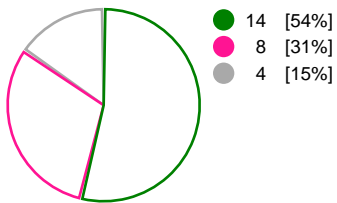

Match Statistics Shots

RK Krim Mercator (SLO)

DHK Bank Most (CZE)

Total Shots (54)

1st Half Shots (26)

2nd Half Shots (28)

Total Shots (53)

2nd Half Shots (28)