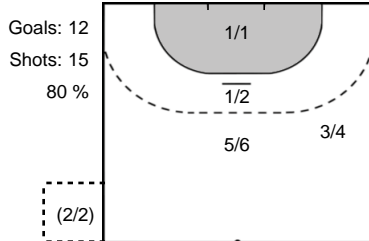

20 VARAGIC Alja