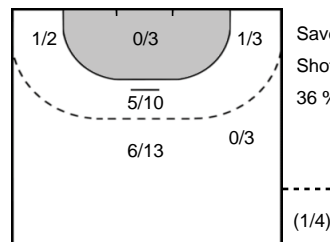

31 MÜLLNEROVA Dominika

Saves: 14
Shots: 38
36 %