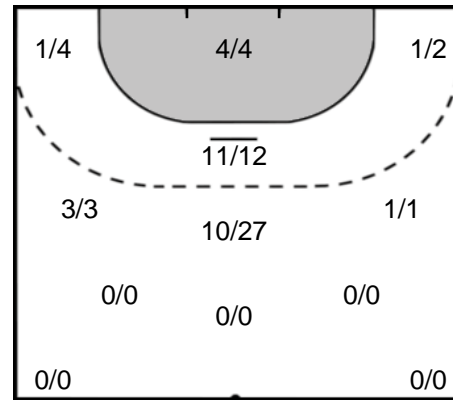

Team Statistics Attack

RK Krim Mercator (SLO)

DHK Banik Most (CZE)