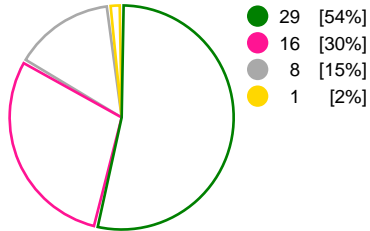

Match Statistics Shots

RK Krim Mercator (SLO)

DHK Bank Most (CZE)

Total Shots (54)