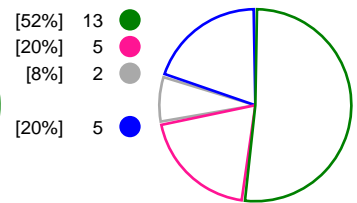

1st Half Shots (25)

● Goals ● Saves ● Missed ● Posts ● Blocks