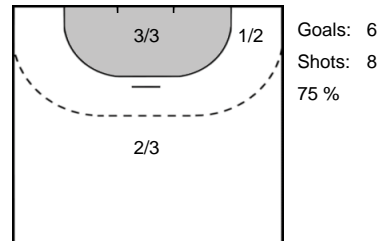

Team Statistics Attack

RK Krim Mercator (SLO)

DHK Banik Most (CZE)

20 VARAGIC Alja

27 KOSTELNA Alica

13 BARIC Polona

88 ZACHOVA Dominika

18 ZULIC Nina