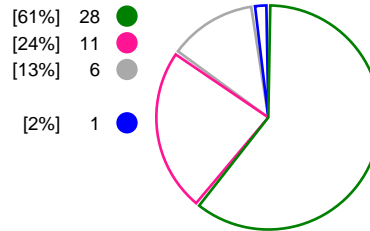

#### SG BBM Bietigheim (GER)

**Total Shots (50)**

**1st Half Shots (30)**

**2nd Half Shots (20)**

**Total Shots (46)**

**2nd Half Shots (26)**

**1st Half Shots (20)**

● Goals ● Saves ● Missed ● Posts ● Blocks