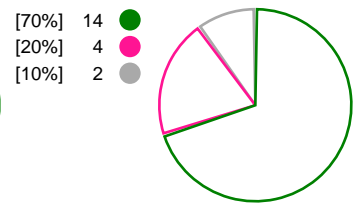

#### SG BBM Bietigheim (GER)

**Total Shots (50)**

**1st Half Shots (30)**

**2nd Half Shots (20)**

**Total Shots (46)**

**2nd Half Shots (26)**

**1st Half Shots (20)**

● Goals ● Saves ● Missed ● Posts ● Blocks