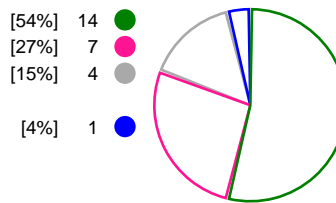

#### SG BBM Bietigheim (GER)

**Total Shots (50)**

**1st Half Shots (30)**

**2nd Half Shots (20)**

**Total Shots (46)**

**2nd Half Shots (26)**

**1st Half Shots (20)**

● Goals ● Saves ● Missed ● Posts ● Blocks