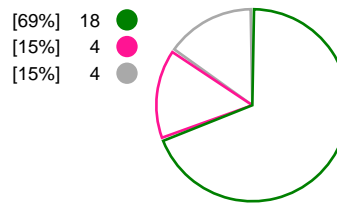

Match Statistics Shots

SG BBM Bietigheim (GER)

Brest Bretagne Handball (FRA)

Total Shots (60)

1st Half Shots (32)

2nd Half Shots (28)

Total Shots (51)

2nd Half Shots (26)

1st Half Shots (25)

● Goals ● Saves ● Missed ● Posts ● Blocks

Player Statistics: SG BBM Bietigheim (GER)

Goalkeeper	Total				All Saves/Shots					
No. Name	Saves	Shots	%	GC	7M	6M	9M	Wing	BT	FB
12 ECKERLE Dinah	1	8	12	7		16% (1/6)		0% (0/2)		
23 SALAMAKHA Valentyna (AZE)	8	35	23	27	0% (0/3)	20% (5/25)	50% (2/4)	33% (1/3)		
TOTALS	9	43	21	34	0% (0/3)	19% (6/31)	50% (2/4)	20% (1/5)		