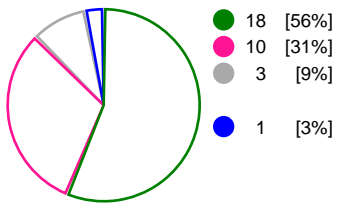

Match Statistics Shots

SG BBM Bietigheim (GER)

Brest Bretagne Handball (FRA)

Total Shots (60)

1st Half Shots (32)

2nd Half Shots (28)

Total Shots (51)

2nd Half Shots (26)

1st Half Shots (25)

● Goals ● Saves ● Missed ● Posts ● Blocks

Player Statistics: SG BBM Bietigheim (GER)

Goalkeeper	Total				All Saves/Shots					
No. Name	Saves	Shots	%	GC	7M	6M	9M	Wing	BT	FB
12 ECKERLE Dinah	1	8	12	7		16% (1/6)		0% (0/2)		
23 SALAMAKHA Valentyna (AZE)	8	35	23	27	0% (0/3)	20% (5/25)	50% (2/4)	33% (1/3)		
TOTALS	9	43	21	34	0% (0/3)	19% (6/31)	50% (2/4)	20% (1/5)		