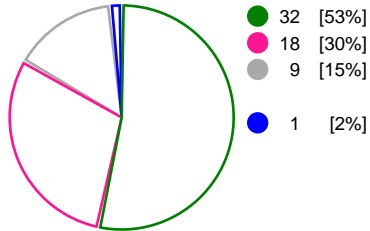

Match Statistics Shots

SG BBM Bietigheim (GER)

Brest Bretagne Handball (FRA)

Total Shots (60)