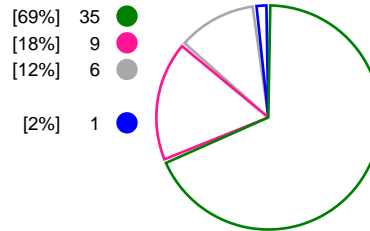

Match Statistics Shots

SG BBM Bietigheim (GER)

Brest Bretagne Handball (FRA)

Total Shots (60)

1st Half Shots (32)

2nd Half Shots (28)

Total Shots (51)

2nd Half Shots (26)

1st Half Shots (25)

● Goals ● Saves ● Missed ● Posts ● Blocks

Player Statistics: SG BBM Bietigheim (GER)

Goalkeeper	Total				All Saves/Shots					
No. Name	Saves	Shots	%	GC	7M	6M	9M	Wing	BT	FB
12 ECKERLE Dinah	1	8	12	7		16% (1/6)		0% (0/2)		
23 SALAMAKHA Valentyna (AZE)	8	35	23	27	0% (0/3)	20% (5/25)	50% (2/4)	33% (1/3)		
TOTALS	9	43	21	34	0% (0/3)	19% (6/31)	50% (2/4)	20% (1/5)		