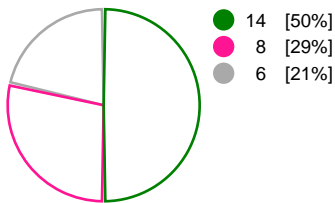

Match Statistics Shots

SG BBM Bietigheim (GER)

Brest Bretagne Handball (FRA)

Total Shots (60)

1st Half Shots (32)

2nd Half Shots (28)

Total Shots (51)

2nd Half Shots (26)

1st Half Shots (25)

● Goals ● Saves ● Missed ● Posts ● Blocks

Player Statistics: SG BBM Bietigheim (GER)

Goalkeeper	Total				All Saves/Shots					
No. Name	Saves	Shots	%	GC	7M	6M	9M	Wing	BT	FB
12 ECKERLE Dinah	1	8	12	7		16% (1/6)		0% (0/2)		
23 SALAMAKHA Valentyna (AZE)	8	35	23	27	0% (0/3)	20% (5/25)	50% (2/4)	33% (1/3)		
TOTALS	9	43	21	34	0% (0/3)	19% (6/31)	50% (2/4)	20% (1/5)		