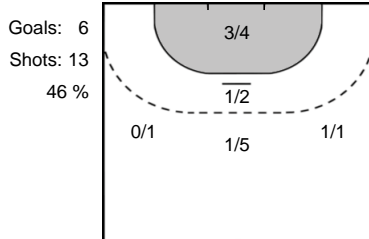

15 NAIDZINAVICIUS Kim