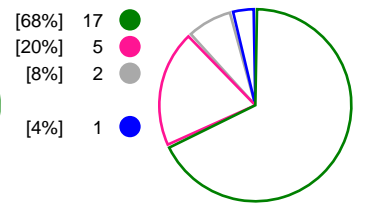

Match Statistics Shots

SG BBM Bietigheim (GER)

Brest Bretagne Handball (FRA)

Total Shots (60)

1st Half Shots (32)

2nd Half Shots (28)

Total Shots (51)

2nd Half Shots (26)

1st Half Shots (25)

● Goals ● Saves ● Missed ● Posts ● Blocks

Player Statistics: SG BBM Bietigheim (GER)

Goalkeeper	Total				All Saves/Shots					
No. Name	Saves	Shots	%	GC	7M	6M	9M	Wing	BT	FB
12 ECKERLE Dinah	1	8	12	7		16% (1/6)		0% (0/2)		
23 SALAMAKHA Valentyna (AZE)	8	35	23	27	0% (0/3)	20% (5/25)	50% (2/4)	33% (1/3)		
TOTALS	9	43	21	34	0% (0/3)	19% (6/31)	50% (2/4)	20% (1/5)		