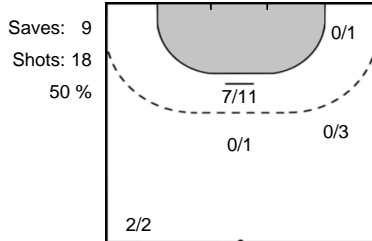

43 BATINOVIC Marta