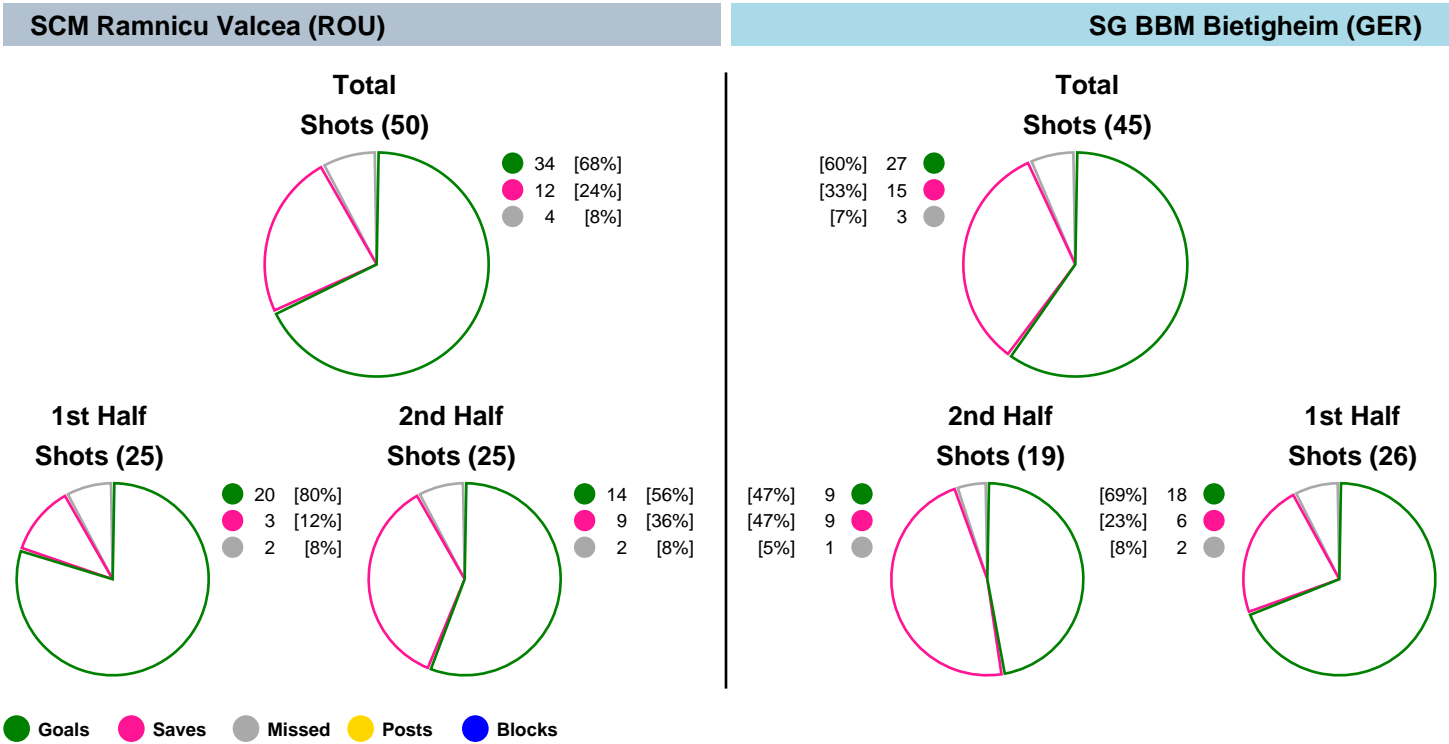

SCM Ramnicu Valcea vs SG BBM Bietigheim

34 - 27
(20 - 18)

GER

ROU

Match ended: 59:59

20 W593 R2 Referees: Vanja Antic (SRB), Jelena Jakovljevic (SRB)
025

Throw-off: 04.10.2019, 18:30
"Traian" Sport Hall, Ramnicu Valcea / ROU

Match Statistics Overview

SCM Ramnicu Valcea (ROU)			SG BBM Bietigheim (GER)			
Total	1st half	2nd half	2nd half	1st half	Total	
34	20	14	Goals	9	18	27
50	25	25	Shots	19	26	45
68%	80%	56%	Shot Percentage	47%	69%	60%
0	0	0	Turnovers	0	0	0
0	0	0	Rule Technical Fouls	0	0	0
68%	80%	56%	Attack Percentage	47%	69%	60%
46	23	23	Shots on Goal	18	24	42
92%	92%	92%	On Target Percentage	95%	92%	93%
15	6	9	Saves	9	3	12
36%	25%	50%	GK Save Percentage	39%	13%	26%
3	1	2	7m Goals	0	1	1
3	1	2	7m Shots	0	1	1
100%	100%	100%	7m Percentage	0%	100%	100%
0	0	0	Fast Break Goals	0	0	0
2	0	2	Powerplay goals	1	2	3
2	2	0	Shorthanded goals	0	0	0
3	3	3	Most goals in succession	2	4	4
1	1	0	Yellow Cards	1	1	2
3	2	1	2 min Suspension	2	0	2
0	0	0	Red Cards	0	0	0
2	1	1	Team Timeouts	2	1	3

Match Statistics Shots

Player Statistics: SCM Ramnicu Valcea (ROU)

Goalkeeper	Total				All Saves/Shots					
No. Name	Saves	Shots	%	GC	7M	6M	9M	Wing	BT	FB
12 CIUCA Diana Cristiana	0	1	0	1	0% (0/1)					
20 DUMANSKA Yuliya	6	23	26	17		16% (2/12)	0% (0/5)	33% (1/3)		100% (3/3)
43 BATINOVIC Marta (MNE)	9	18	50	9		63% (7/11)	0% (0/4)	0% (0/1)		100% (2/2)
TOTALS	15	42	36	27	0% (0/1)	39% (9/23)	0% (0/9)	25% (1/4)		100% (5/5)