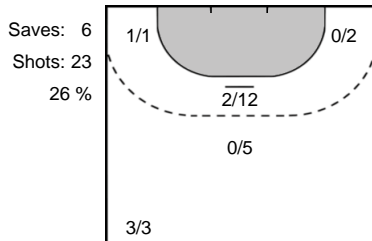

20 DUMANSKA Yuliya