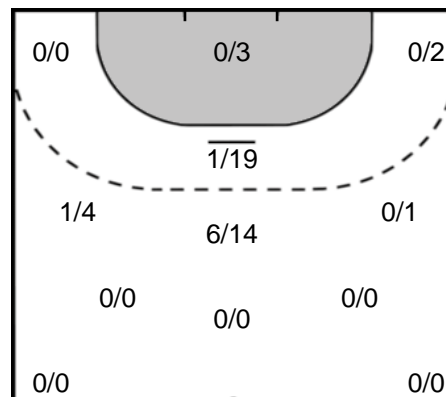

Goals: 1
Shots: 3
33 %

LABUDA
Aneta **4**

Goals: 2
Shots: 3
66 %

GADZINA
Joanna **55**

Goals: 2
Shots: 3
66 %

Goalkeeper Statistics

Team Esbjerg (DEN)

MKS Perla Lublin (POL)