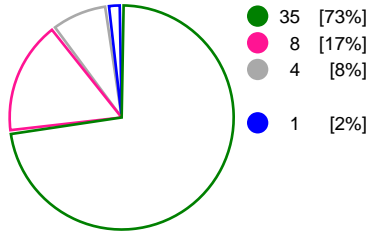

Match Statistics Shots

Team Esbjerg (DEN)

MKS Perla Lublin (POL)

Total Shots (48)