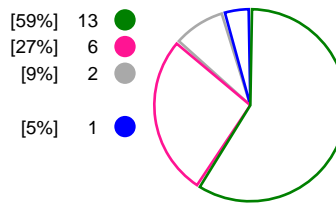

Match Statistics Shots

Team Esbjerg (DEN)

MKS Perla Lublin (POL)

Total Shots (48)

1st Half Shots (26)

2nd Half Shots (22)

Total Shots (44)

2nd Half Shots (22)

1st Half Shots (22)

● Goals ● Saves ● Missed ● Posts ● Blocks

Player Statistics: Team Esbjerg (DEN)

Goalkeeper	Total				All Saves/Shots					
No. Name	Saves	Shots	%	GC	7M	6M	9M	Wing	BT	FB
1 POULSEN Rikke Vestergaard	7	16	44	9		42% (3/7)	60% (3/5)	25% (1/4)		
12 GRANLUND Rikke Marie (NOR)	6	19	32	13	100% (1/1)	18% (2/11)		50% (3/6)		0% (0/1)
TOTALS	13	35	37	22	100% (1/1)	27% (5/18)	60% (3/5)	40% (4/10)		0% (0/1)