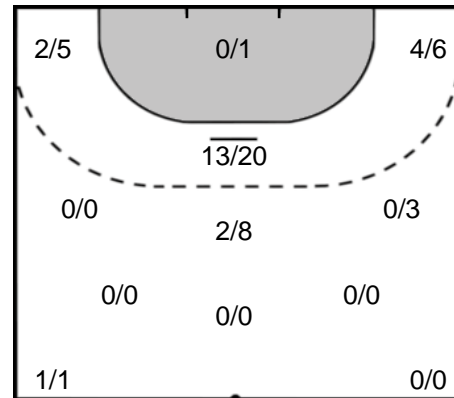

Play-by-play 2nd half

Team Esbjerg (DEN)		MKS Perla Lublin (POL)	
59:11	Missed shot Breistøl, Kristine (14) 		
59:59	Goal Frafjord, Marit Malm (13) 	35 - 22	

Team Statistics Attack

Team Esbjerg (DEN)

MKS Perla Lublin (POL)