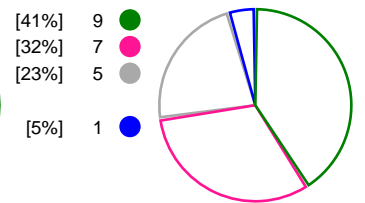

Match Statistics Shots

Team Esbjerg (DEN)

MKS Perla Lublin (POL)

Total Shots (48)

1st Half Shots (26)

2nd Half Shots (22)

Total Shots (44)

2nd Half Shots (22)

1st Half Shots (22)

● Goals ● Saves ● Missed ● Posts ● Blocks

Player Statistics: Team Esbjerg (DEN)

Goalkeeper	Total				All Saves/Shots					
No. Name	Saves	Shots	%	GC	7M	6M	9M	Wing	BT	FB
1 POULSEN Rikke Vestergaard	7	16	44	9		42% (3/7)	60% (3/5)	25% (1/4)		
12 GRANLUND Rikke Marie (NOR)	6	19	32	13	100% (1/1)	18% (2/11)		50% (3/6)		0% (0/1)
TOTALS	13	35	37	22	100% (1/1)	27% (5/18)	60% (3/5)	40% (4/10)		0% (0/1)