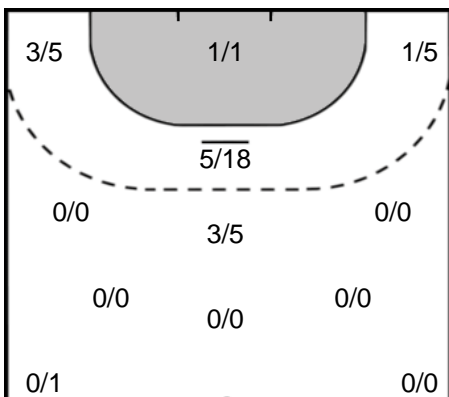

Goals: 1
Shots: 3
33 %

LABUDA
Aneta **4**

Goals: 2
Shots: 3
66 %

GADZINA
Joanna **55**

Goals: 2
Shots: 3
66 %

Goalkeeper Statistics

Team Esbjerg (DEN)

MKS Perla Lublin (POL)

Legend

- %** Efficiency
- Ass.** Assists
- Pos.** Position
- GC.** Goals conceded
- 7M** 7-metre Shots
- W** Wing Shots (Right, Left)
- BT** Breakthrough (Right, Center, Left)
- FB** Fast Break
- 6M** 6-metre Shots
- 9M** 9-metre Shots (Right, Center, Left)
- FT** Free Throw
- ST** Steals
- BL** Blocks
- YC** Yellow Cards
- RC** Red Cards
- BC** Blue Cards
- 2m** 2 Minute Suspensions
- UP** Unassigned Position