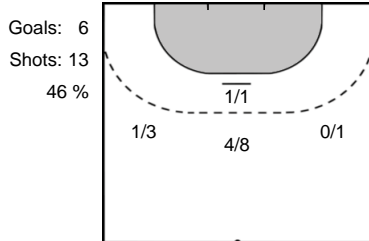

14 BREISTØL
Kristine