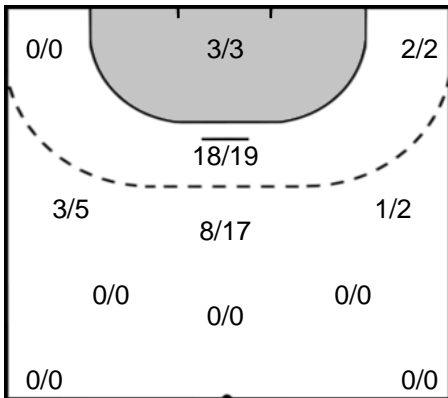

Play-by-play 2nd half

Team Esbjerg (DEN)		MKS Perla Lublin (POL)	
59:11	Missed shot Breistøl, Kristine (14) 		
59:59	Goal Frafjord, Marit Malm (13) 	35 - 22	

Team Statistics Attack

Team Esbjerg (DEN)

MKS Perla Lublin (POL)