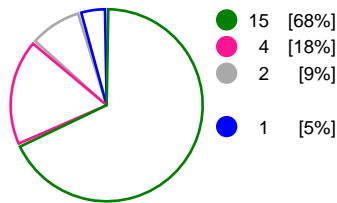

Match Statistics Shots

Team Esbjerg (DEN)

MKS Perla Lublin (POL)

Total Shots (48)

1st Half Shots (26)

2nd Half Shots (22)

Total Shots (44)

2nd Half Shots (22)

1st Half Shots (22)

● Goals ● Saves ● Missed ● Posts ● Blocks

Player Statistics: Team Esbjerg (DEN)

Goalkeeper	Total				All Saves/Shots					
No. Name	Saves	Shots	%	GC	7M	6M	9M	Wing	BT	FB
1 POULSEN Rikke Vestergaard	7	16	44	9		42% (3/7)	60% (3/5)	25% (1/4)		
12 GRANLUND Rikke Marie (NOR)	6	19	32	13	100% (1/1)	18% (2/11)		50% (3/6)		0% (0/1)
TOTALS	13	35	37	22	100% (1/1)	27% (5/18)	60% (3/5)	40% (4/10)		0% (0/1)