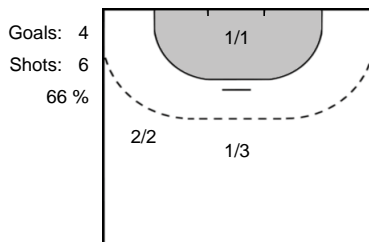

48 FREY
Sonja