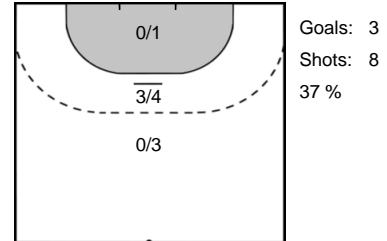

89 ACHRUK
Kinga