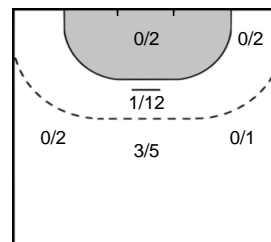

12 GAWLIK
Weronika

Saves: 4
Shots: 24
16 %