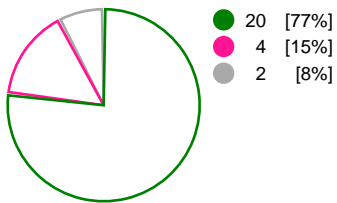

Match Statistics Shots

Team Esbjerg (DEN)

MKS Perla Lublin (POL)

Total Shots (48)

1st Half Shots (26)

2nd Half Shots (22)

Total Shots (44)

2nd Half Shots (22)

1st Half Shots (22)

● Goals ● Saves ● Missed ● Posts ● Blocks

Player Statistics: Team Esbjerg (DEN)

Goalkeeper	Total				All Saves/Shots					
No. Name	Saves	Shots	%	GC	7M	6M	9M	Wing	BT	FB
1 POULSEN Rikke Vestergaard	7	16	44	9		42% (3/7)	60% (3/5)	25% (1/4)		
12 GRANLUND Rikke Marie (NOR)	6	19	32	13	100% (1/1)	18% (2/11)		50% (3/6)		0% (0/1)
TOTALS	13	35	37	22	100% (1/1)	27% (5/18)	60% (3/5)	40% (4/10)		0% (0/1)