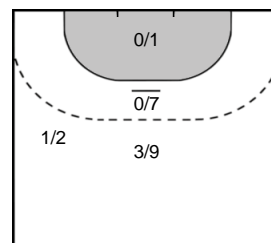

Legend

- %** Efficiency
- Ass.** Assists
- Pos.** Position
- GC.** Goals conceded
- 7M** 7-metre Shots
- W** Wing Shots (Right, Left)
- BT** Breakthrough (Right, Center, Left)
- FB** Fast Break
- 6M** 6-metre Shots
- 9M** 9-metre Shots (Right, Center, Left)
- FT** Free Throw
- ST** Steals
- BL** Blocks
- YC** Yellow Cards
- RC** Red Cards
- BC** Blue Cards
- 2m** 2 Minute Suspensions
- UP** Unassigned Position