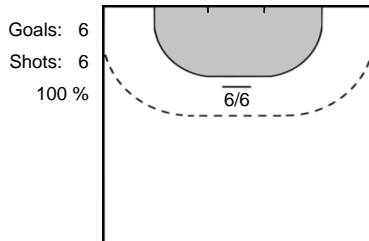

6 DANIELSSON
Clara Monti