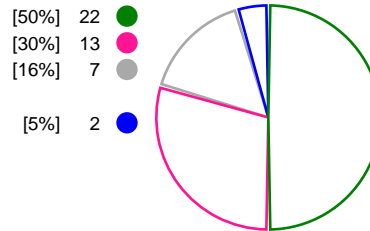

Match Statistics Shots

Team Esbjerg (DEN)

MKS Perla Lublin (POL)

Total Shots (48)

1st Half Shots (26)

2nd Half Shots (22)

Total Shots (44)

2nd Half Shots (22)

1st Half Shots (22)

● Goals ● Saves ● Missed ● Posts ● Blocks

Player Statistics: Team Esbjerg (DEN)

Goalkeeper	Total				All Saves/Shots					
No. Name	Saves	Shots	%	GC	7M	6M	9M	Wing	BT	FB
1 POULSEN Rikke Vestergaard	7	16	44	9		42% (3/7)	60% (3/5)	25% (1/4)		
12 GRANLUND Rikke Marie (NOR)	6	19	32	13	100% (1/1)	18% (2/11)		50% (3/6)		0% (0/1)
TOTALS	13	35	37	22	100% (1/1)	27% (5/18)	60% (3/5)	40% (4/10)		0% (0/1)