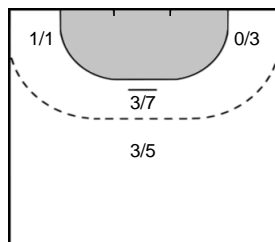

1 POULSEN
Rikke Vestergaard

Saves: 7
Shots: 16
43 %