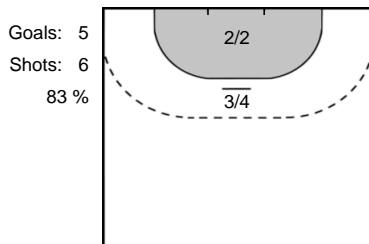

23 HALICEVIC
Elma