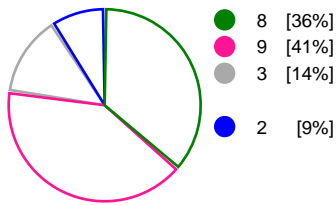

Match Statistics Shots

MKS Perla Lublin (POL)

Rostov-Don (RUS)

Total Shots (45)

1st Half Shots (23)

2nd Half Shots (22)

Total Shots (44)

2nd Half Shots (17)