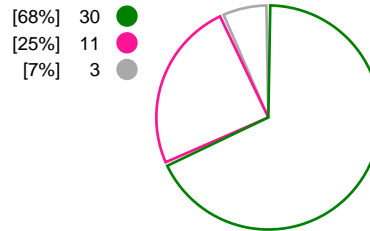

Match Statistics Shots

MKS Perla Lublin (POL)

Rostov-Don (RUS)

Total Shots (45)

1st Half Shots (23)

2nd Half Shots (22)

Total Shots (44)

2nd Half Shots (17)

1st Half Shots (27)

● Goals ● Saves ● Missed ● Posts ● Blocks

Player Statistics: MKS Perla Lublin (POL)

Goalkeeper	Total				All Saves/Shots					
No. Name	Saves	Shots	%	GC	7M	6M	9M	Wing	BT	FB
12 GAWLIK Weronika	4	18	22	14	0% (0/2)	0% (0/7)	20% (1/5)	75% (3/4)		
16 BESEN Gabrijela (CRO)	7	23	30	16	100% (1/1)	25% (3/12)	33% (3/9)	0% (0/1)		
TOTALS	11	41	27	30	33% (1/3)	15% (3/19)	28% (4/14)	60% (3/5)		