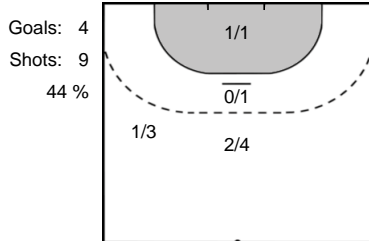

77 **BLAZEVIC**
Valentina