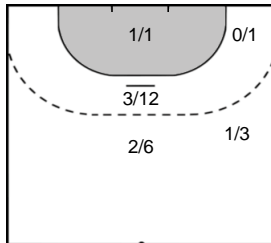

16 BESEN
Gabrijela

Saves: 7
Shots: 23
30 %