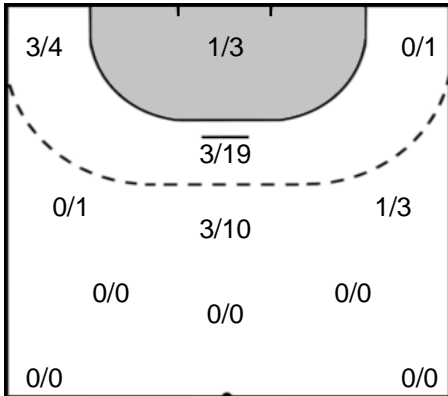

Goalkeeper Statistics

MKS Perla Lublin (POL)