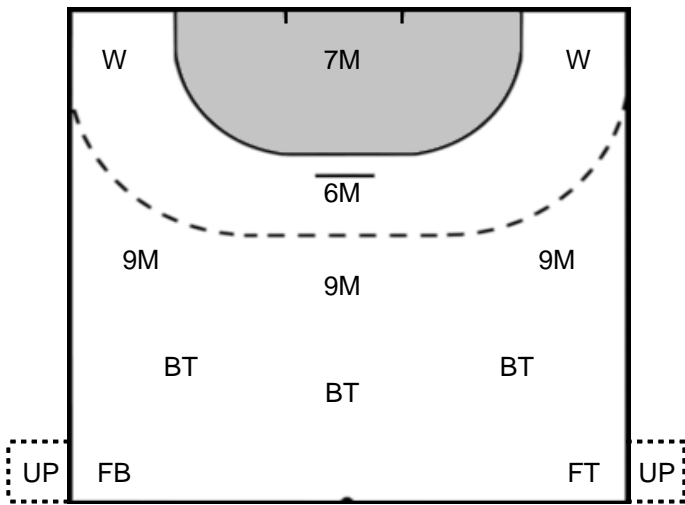

Saves: 6
Shots: 17
35 %

Legend

- %** Efficiency
- Ass.** Assists
- Pos.** Position
- GC.** Goals conceded
- 7M** 7-metre Shots
- W** Wing Shots (Right, Left)
- BT** Breakthrough (Right, Center, Left)
- FB** Fast Break
- 6M** 6-metre Shots
- 9M** 9-metre Shots (Right, Center, Left)
- FT** Free Throw
- ST** Steals
- BL** Blocks
- YC** Yellow Cards
- RC** Red Cards
- BC** Blue Cards
- 2m** 2 Minute Suspensions
- UP** Unassigned Position