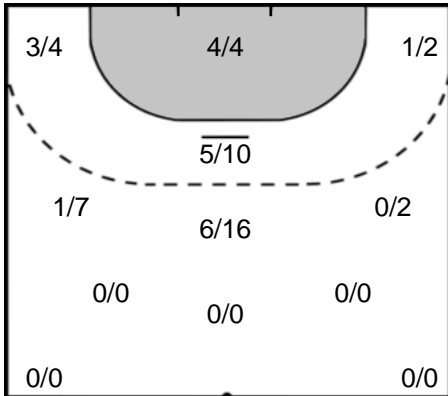

Team Statistics Attack

MKS Perla Lublin (POL)

Rostov-Don (RUS)