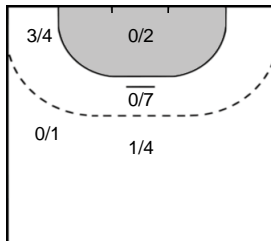

12 GAWLIK
Weronika

Saves: 4
Shots: 18
22 %