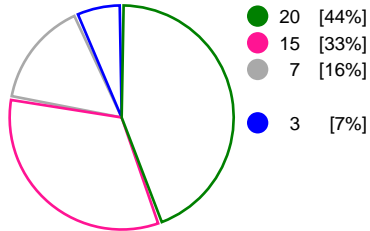

Match Statistics Shots

MKS Perla Lublin (POL)

Rostov-Don (RUS)

Total Shots (45)