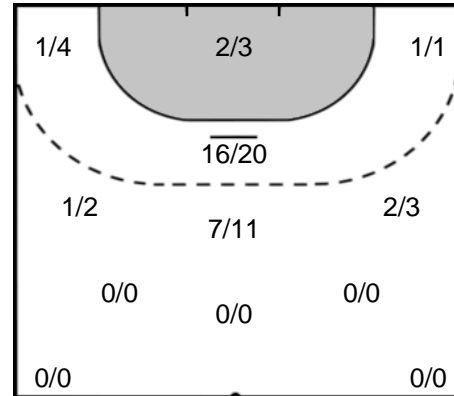

Team Statistics Attack

MKS Perla Lublin (POL)

Rostov-Don (RUS)