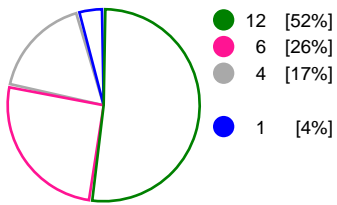

Match Statistics Shots

MKS Perla Lublin (POL)

Rostov-Don (RUS)

Total Shots (45)

1st Half Shots (23)

2nd Half Shots (22)

Total Shots (44)

2nd Half Shots (17)