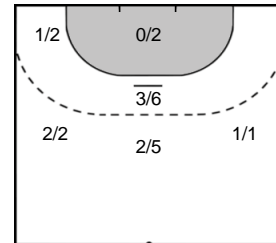

MEKHDIEVA
Galina **1**

Saves: 9
Shots: 18
50 %