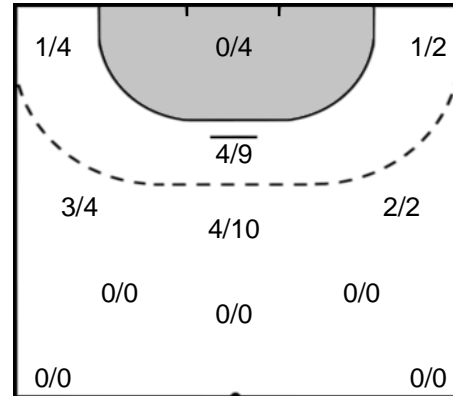

Rostov-Don (RUS)