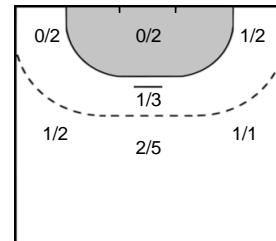

Saves: 6
Shots: 17
35 %

Legend

- %** Efficiency
- Ass.** Assists
- Pos.** Position
- GC.** Goals conceded
- 7M** 7-metre Shots
- W** Wing Shots (Right, Left)
- BT** Breakthrough (Right, Center, Left)
- FB** Fast Break
- 6M** 6-metre Shots
- 9M** 9-metre Shots (Right, Center, Left)
- FT** Free Throw
- ST** Steals
- BL** Blocks
- YC** Yellow Cards
- RC** Red Cards
- BC** Blue Cards
- 2m** 2 Minute Suspensions
- UP** Unassigned Position