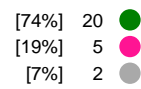

1st Half Shots (27)

● Goals ● Saves ● Missed ● Posts ● Blocks