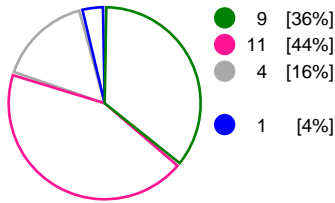

#### CSM Bucuresti (ROU)

Total Shots (44)

1st Half Shots (20)

2nd Half Shots (24)

Total Shots (43)

2nd Half Shots (18)

1st Half Shots (25)

● Goals ● Saves ● Missed ● Posts ● Blocks