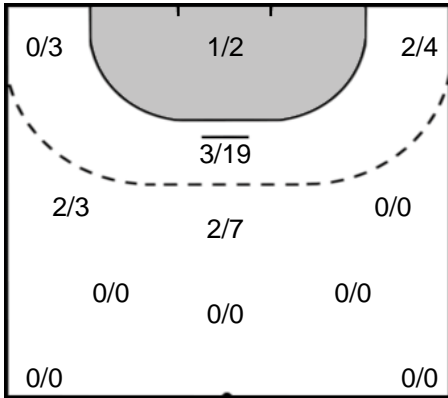

Goalkeeper Statistics

MKS Perla Lublin (POL)