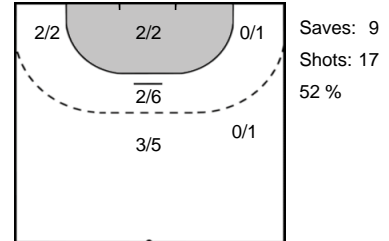

DEDU Denisa-Stefania 16