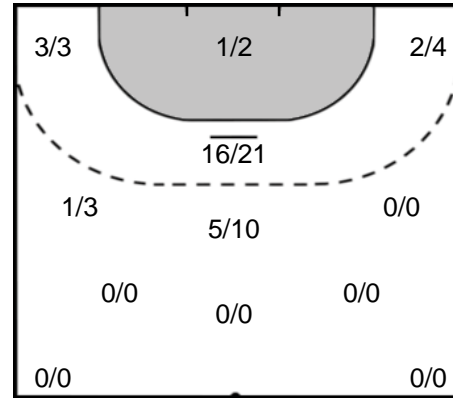

Team Statistics Attack

MKS Perla Lublin (POL)

CSM Bucuresti (ROU)