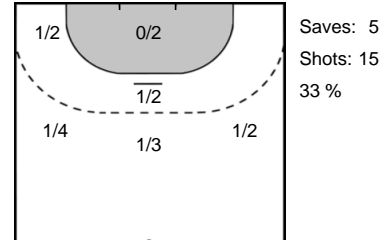

GRUBISIC Jelena 87