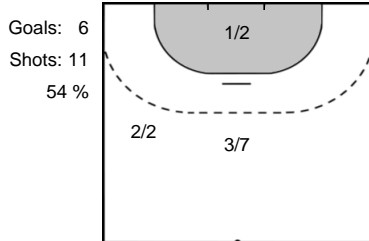

10 **GEGA**
Marta