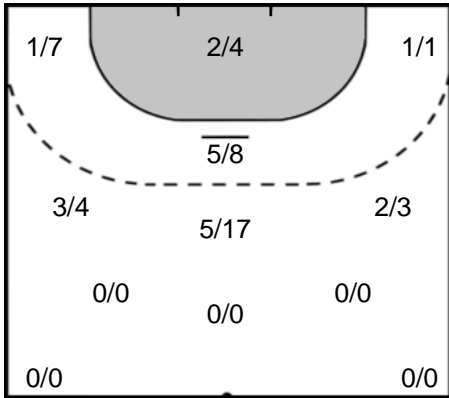

Team Statistics Attack

MKS Perla Lublin (POL)

CSM Bucuresti (ROU)