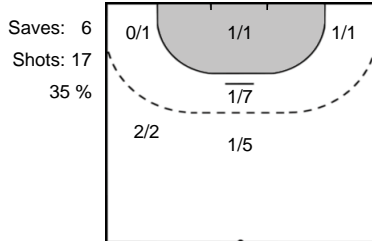

12 GAWLIK Weronika