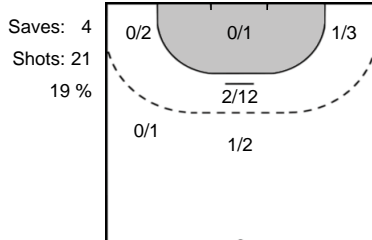

16 BESEN Gabrijela