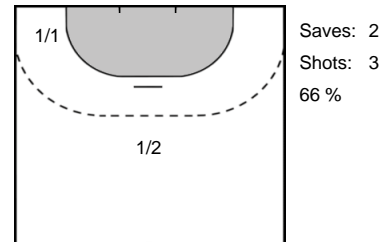

### Legend

- %** Efficiency
- Ass.** Assists
- Pos.** Position
- GC.** Goals conceded
- 7M** 7-metre Shots
- W** Wing Shots (Right, Left)
- BT** Breakthrough (Right, Center, Left)
- FB** Fast Break
- 6M** 6-metre Shots
- 9M** 9-metre Shots (Right, Center, Left)
- FT** Free Throw
- ST** Steals
- BL** Blocks
- YC** Yellow Cards
- RC** Red Cards
- BC** Blue Cards
- 2m** 2 Minute Suspensions
- UP** Unassigned Position