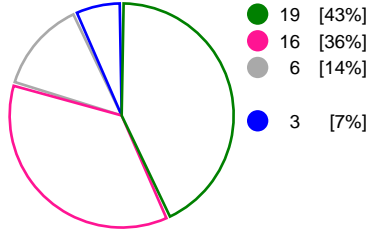

Match Statistics Shots

MKS Perla Lublin (POL)

CSM Bucuresti (ROU)

Total Shots (44)