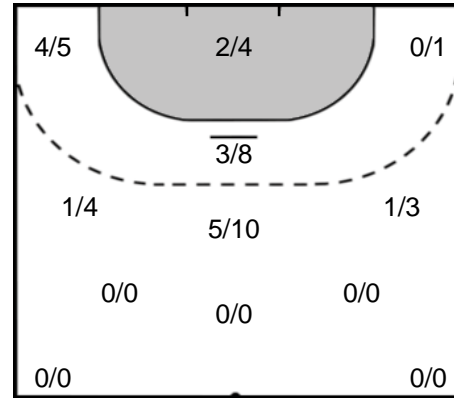

CSM Bucuresti (ROU)