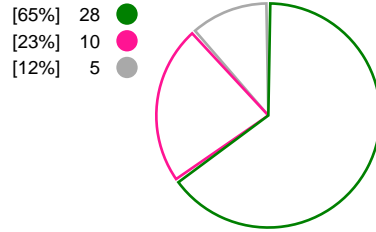

#### CSM Bucuresti (ROU)

Total Shots (44)

1st Half Shots (20)

2nd Half Shots (24)

Total Shots (43)

2nd Half Shots (18)

1st Half Shots (25)

● Goals ● Saves ● Missed ● Posts ● Blocks