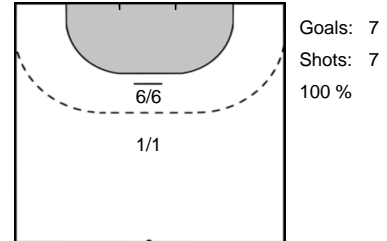

77 **PINTEA**
Crina Elena