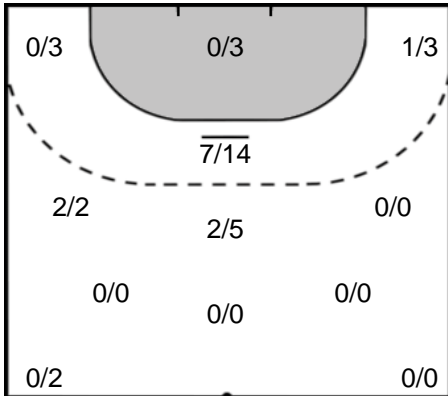

Goalkeeper Statistics

CSM Bucuresti (ROU)