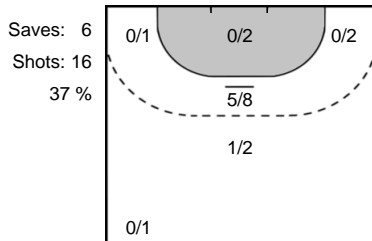

87 GRUBISIC Jelena