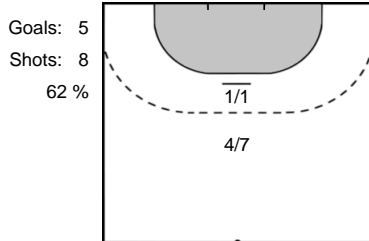

6 TORSTENSSON
Linnea