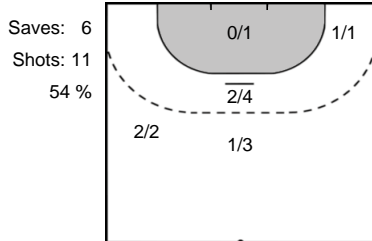

16 DEDU Denisa-Stefania