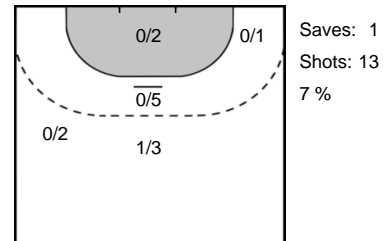

BESEN Gabrijela 16