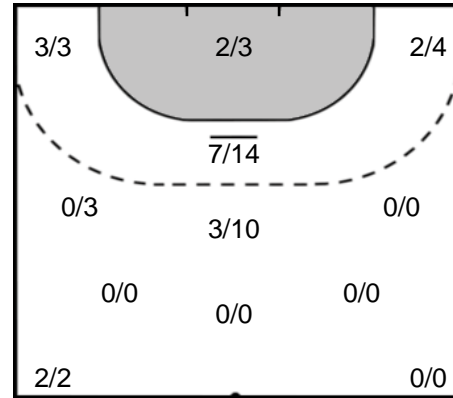

Team Statistics Attack

CSM Bucuresti (ROU)

MKS Perla Lublin (POL)