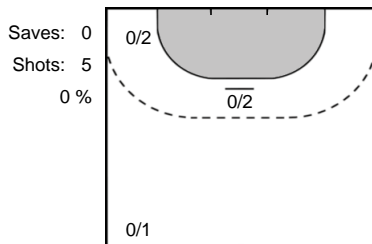

### Legend

- %** Efficiency
- Ass.** Assists
- Pos.** Position
- GC.** Goals conceded
- 7M** 7-metre Shots
- W** Wing Shots (Right, Left)
- BT** Breakthrough (Right, Center, Left)
- FB** Fast Break
- 6M** 6-metre Shots
- 9M** 9-metre Shots (Right, Center, Left)
- FT** Free Throw
- ST** Steals
- BL** Blocks
- YC** Yellow Cards
- RC** Red Cards
- BC** Blue Cards
- 2m** 2 Minute Suspensions
- UP** Unassigned Position