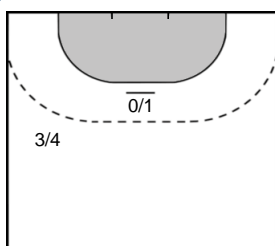

11 PERIANU
Gabriela

Goals: 3
Shots: 5
60 %