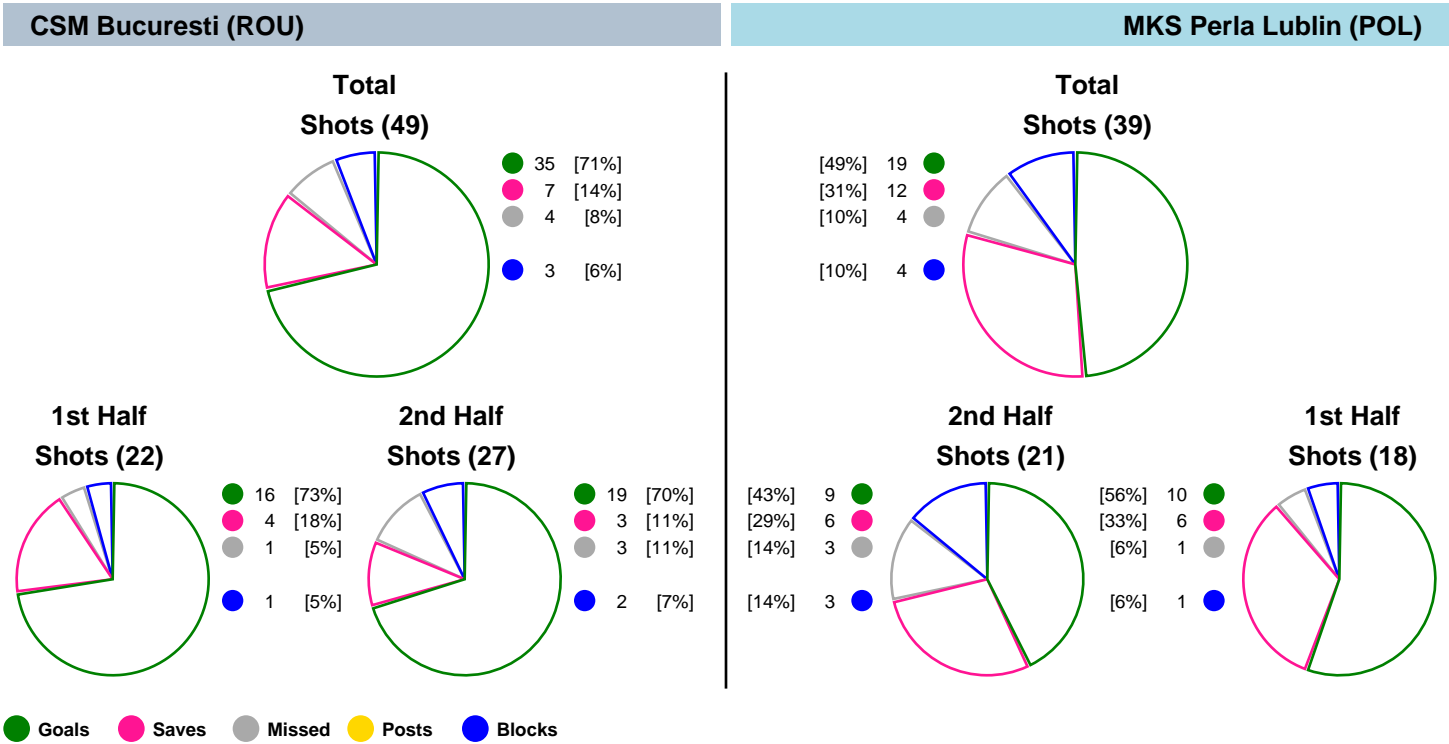

Match Statistics Shots

Player Statistics: CSM Bucuresti (ROU)

Goalkeeper	Total				All Saves/Shots					
No. Name	Saves	Shots	%	GC	7M	6M	9M	Wing	BT	FB
1 ION Madalina	0	5	0	5		0% (0/2)		0% (0/2)		0% (0/1)
16 DEDU Denisa-Stefania	6	11	55	5	0% (0/1)	50% (2/4)	60% (3/5)	100% (1/1)		
87 GRUBISIC Jelena (CRO)	6	16	38	10	0% (0/2)	62% (5/8)	50% (1/2)	0% (0/3)		0% (0/1)
TOTALS	12	32	38	20	0% (0/3)	50% (7/14)	57% (4/7)	16% (1/6)		0% (0/2)

Player	Total			All Goals/Shots									Additional			Punishments	
No. Name	Pos.	Goals	Shots	%	7M	7M%	6M	9M	Wing	BT	FB	Ass.	ST	BL	YC	2m	RC
1 ION Madalina		0	0	0													
5 CUREA Iulia Vasilica		5	6	83	4/4	100%	1/1		0/1				1				
6 TORSTENSSON Linnea (SWE)		5	8	62			1/1	4/7							1		
10 CVIJIC Dragana (SRB)		2	2	100			2/2										
11 PERIANU Gabriela		3	5	60			0/1	3/4					1				
15 KLIKOVAC Andrea (MNE)		2	3	67				2/3									
16 DEDU Denisa-Stefania		0	0	0													
17 OMOREGIE Elizabeth (SLO)		3	6	50			1/2	2/4							1		
19 MARIN Bianca Sorina		1	1	100			1/1									1	
27 VALCAN Denisa Andreea		3	3	100	1/1	100%	2/2									1	
35 JIPA Oana Stefania		0	0	0													
77 PINTEA Crina Elena		6	6	100			4/4	2/2									
87 GRUBISIC Jelena (CRO)		0	0	0													
89 MOISA Laura		4	7	57			1/2	0/1	3/4				2				
96 GRBIC Itana (MNE)		1	2	50			1/1		0/1				1				
Player TOTALS		35	49	71	5/5	100%	14/17	13/21	3/6				5		2	2	

Officials	Punishments		
No. Name	YC	2m	RC
A VASILE Adrian			
B CIOBANU Mihaela			
C OANCEA Florin			
D SUTA Radu Mihai			
TEAM			
TOTALS	2	2