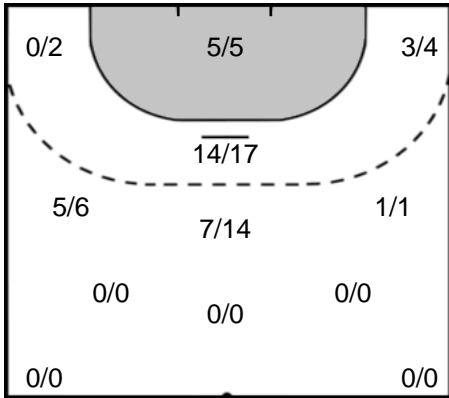

Team Statistics Attack

CSM Bucuresti (ROU)

MKS Perla Lublin (POL)