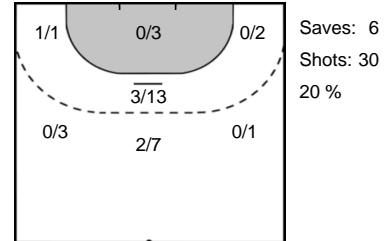

GAWLIK Weronika 12