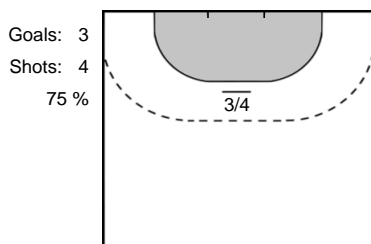

51 INGSTAD Vilde Mortensen