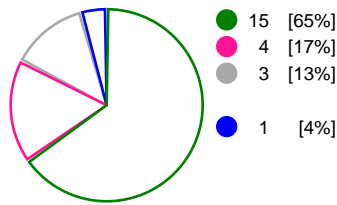

#### Rostov-Don (RUS)

**Total Shots (48)**

**1st Half Shots (25)**

**2nd Half Shots (23)**

**Total Shots (46)**

**2nd Half Shots (26)**

**1st Half Shots (20)**

● Goals ● Saves ● Missed ● Posts ● Blocks

## Player Statistics: Team Esbjerg (DEN)

Goalkeeper	Total				All Saves/Shots					
No. Name	Saves	Shots	%	GC	7M	6M	9M	Wing	BT	FB
1 POULSEN Rikke Vestergaard	15	41	37	26	100% (2/2)	23% (5/21)	54% (6/11)	28% (2/7)		
<b>TOTALS</b>	<b>15</b>	<b>41</b>	<b>37</b>	<b>26</b>	<b>100% (2/2)</b>	<b>23% (5/21)</b>	<b>54% (6/11)</b>	<b>28% (2/7)</b>		