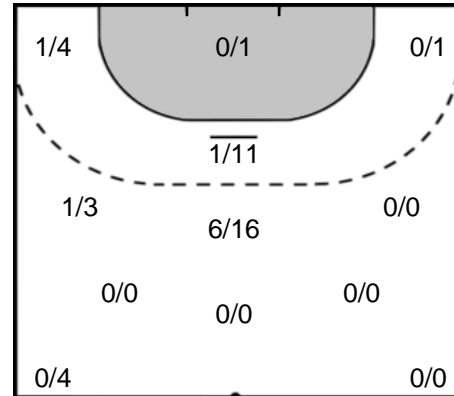

Goalkeeper Statistics

Team Esbjerg (DEN)

Rostov-Don (RUS)