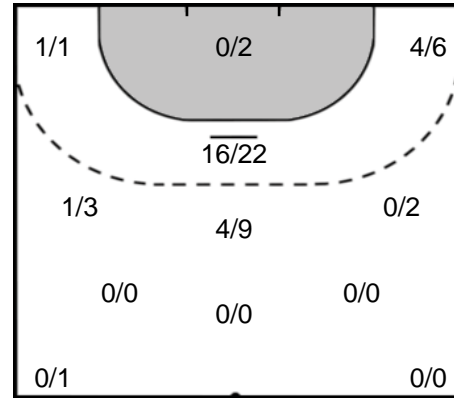

Team Statistics Attack

Team Esbjerg (DEN)

Rostov-Don (RUS)