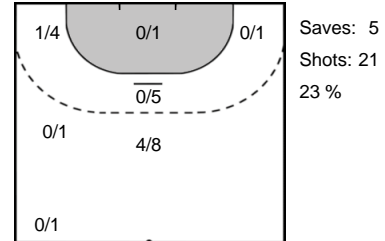

DE OLIVEIRA PESSOA
Mayssa Raquel **84**