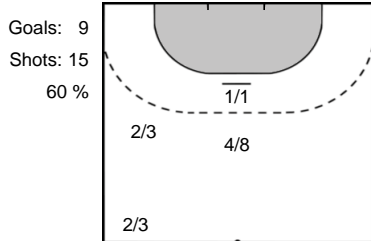

79 POLMAN Estavana