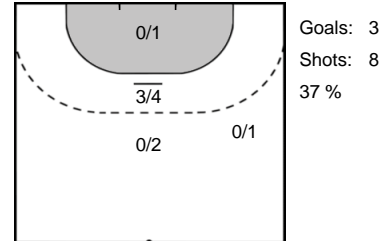

Team Statistics Attack

Team Esbjerg (DEN)

Rostov-Don (RUS)

**79** POLMAN Estavana

**9** RODRIGUES BELO Ana Paula

**48** FREY Sonja

**6** MANAGAROVA Iuliia

**24** SOLBERG Sanna Charlotte