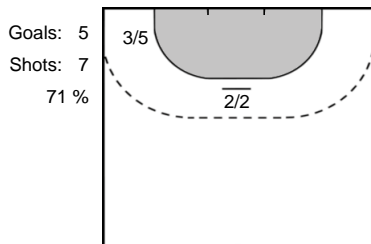

Team Statistics Attack

Team Esbjerg (DEN)

Rostov-Don (RUS)

**79** POLMAN Estavana

**9** RODRIGUES BELO Ana Paula

**48** FREY Sonja

**6** MANAGAROVA Iuliia

**24** SOLBERG Sanna Charlotte