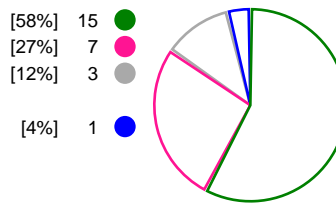

#### Rostov-Don (RUS)

**Total Shots (48)**

**1st Half Shots (25)**

**2nd Half Shots (23)**

**Total Shots (46)**

**2nd Half Shots (26)**

**1st Half Shots (20)**

● Goals ● Saves ● Missed ● Posts ● Blocks

## Player Statistics: Team Esbjerg (DEN)

Goalkeeper	Total				All Saves/Shots					
No. Name	Saves	Shots	%	GC	7M	6M	9M	Wing	BT	FB
1 POULSEN Rikke Vestergaard	15	41	37	26	100% (2/2)	23% (5/21)	54% (6/11)	28% (2/7)		
<b>TOTALS</b>	<b>15</b>	<b>41</b>	<b>37</b>	<b>26</b>	<b>100% (2/2)</b>	<b>23% (5/21)</b>	<b>54% (6/11)</b>	<b>28% (2/7)</b>		