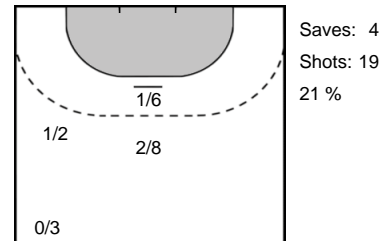

### Legend

- %** Efficiency
- Ass.** Assists
- Pos.** Position
- GC.** Goals conceded
- 7M** 7-metre Shots
- W** Wing Shots (Right, Left)
- BT** Breakthrough (Right, Center, Left)
- FB** Fast Break
- 6M** 6-metre Shots
- 9M** 9-metre Shots (Right, Center, Left)
- FT** Free Throw
- ST** Steals
- BL** Blocks
- YC** Yellow Cards
- RC** Red Cards
- BC** Blue Cards
- 2m** 2 Minute Suspensions
- UP** Unassigned Position