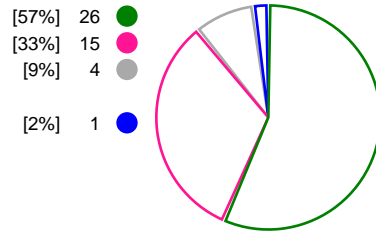

#### Rostov-Don (RUS)

**Total Shots (48)**

**1st Half Shots (25)**

**2nd Half Shots (23)**

**Total Shots (46)**

**2nd Half Shots (26)**

**1st Half Shots (20)**

● Goals ● Saves ● Missed ● Posts ● Blocks

## Player Statistics: Team Esbjerg (DEN)

Goalkeeper	Total				All Saves/Shots					
No. Name	Saves	Shots	%	GC	7M	6M	9M	Wing	BT	FB
1 POULSEN Rikke Vestergaard	15	41	37	26	100% (2/2)	23% (5/21)	54% (6/11)	28% (2/7)		
<b>TOTALS</b>	<b>15</b>	<b>41</b>	<b>37</b>	<b>26</b>	<b>100% (2/2)</b>	<b>23% (5/21)</b>	<b>54% (6/11)</b>	<b>28% (2/7)</b>		