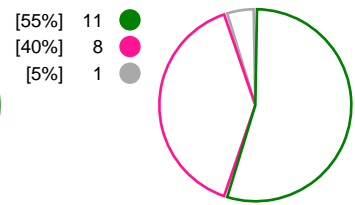

#### Rostov-Don (RUS)

**Total Shots (48)**

**1st Half Shots (25)**

**2nd Half Shots (23)**

**Total Shots (46)**

**2nd Half Shots (26)**

**1st Half Shots (20)**

● Goals ● Saves ● Missed ● Posts ● Blocks

## Player Statistics: Team Esbjerg (DEN)

Goalkeeper	Total				All Saves/Shots					
No. Name	Saves	Shots	%	GC	7M	6M	9M	Wing	BT	FB
1 POULSEN Rikke Vestergaard	15	41	37	26	100% (2/2)	23% (5/21)	54% (6/11)	28% (2/7)		
<b>TOTALS</b>	<b>15</b>	<b>41</b>	<b>37</b>	<b>26</b>	<b>100% (2/2)</b>	<b>23% (5/21)</b>	<b>54% (6/11)</b>	<b>28% (2/7)</b>		