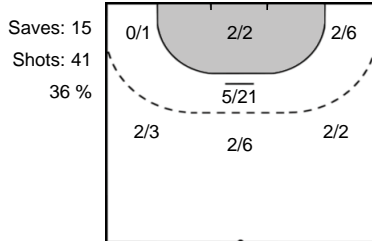

1 POULSEN
Rikke Vestergaard