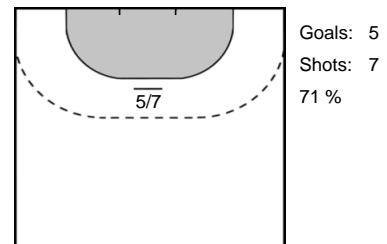

19 MAKEEVA Kseniya