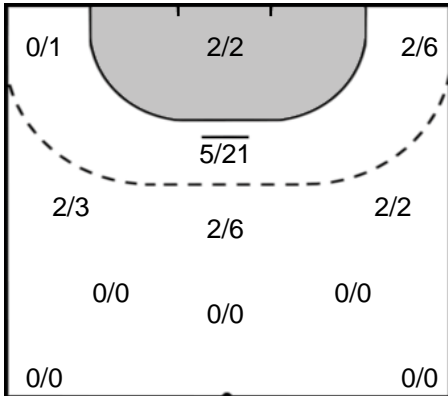

Goalkeeper Statistics

Team Esbjerg (DEN)

Rostov-Don (RUS)