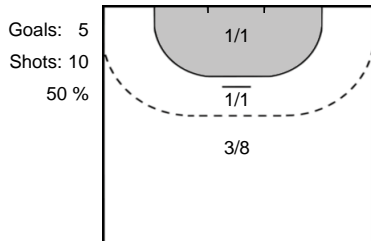

Team Statistics Attack

Team Esbjerg (DEN)

Rostov-Don (RUS)

**79** POLMAN Estavana

**9** RODRIGUES BELO Ana Paula

**48** FREY Sonja

**6** MANAGAROVA Iuliia

**24** SOLBERG Sanna Charlotte