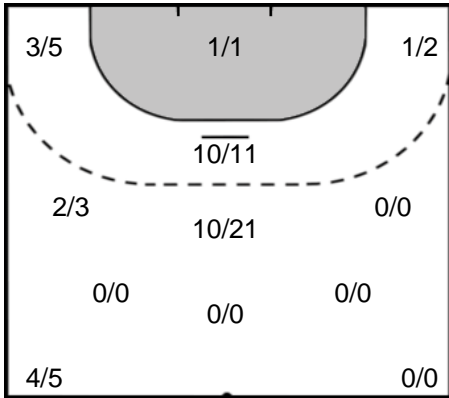

Team Statistics Attack

Team Esbjerg (DEN)

Rostov-Don (RUS)