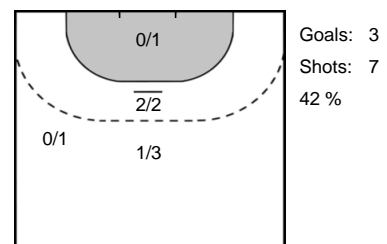

10 ABBINGH Lois