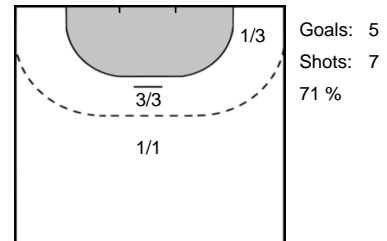

Team Statistics Attack

Team Esbjerg (DEN)

Rostov-Don (RUS)

**79** POLMAN Estavana

**9** RODRIGUES BELO Ana Paula

**48** FREY Sonja

**6** MANAGAROVA Iuliia

**24** SOLBERG Sanna Charlotte