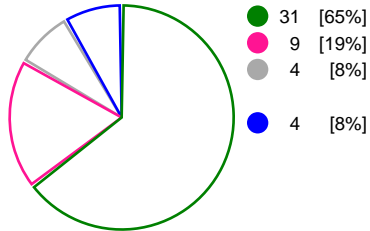

Match Statistics Shots

Team Esbjerg (DEN)

Rostov-Don (RUS)

Total Shots (48)