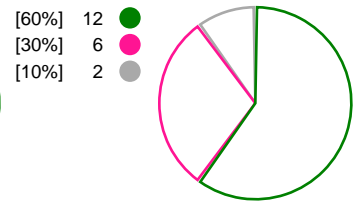

1st Half Shots (21)

● Goals ● Saves ● Missed ● Posts ● Blocks