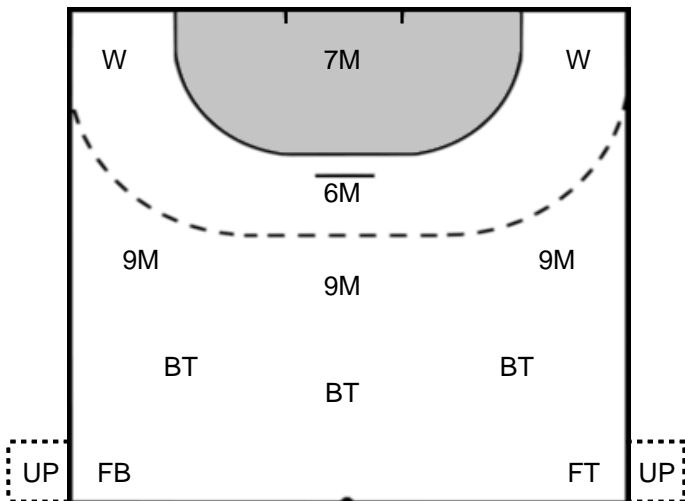

Legend

- %** Efficiency
- Ass.** Assists
- Pos.** Position
- GC.** Goals conceded
- 7M** 7-metre Shots
- W** Wing Shots (Right, Left)
- BT** Breakthrough (Right, Center, Left)
- FB** Fast Break
- 6M** 6-metre Shots
- 9M** 9-metre Shots (Right, Center, Left)
- FT** Free Throw
- ST** Steals
- BL** Blocks
- YC** Yellow Cards
- RC** Red Cards
- BC** Blue Cards
- 2m** 2 Minute Suspensions
- UP** Unassigned Position