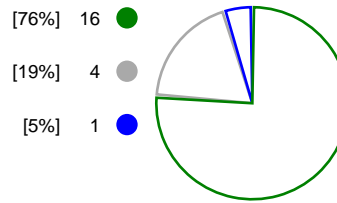

Match Statistics Shots

MKS Perla Lublin (POL)

Team Esbjerg (DEN)

Total Shots (44)

1st Half Shots (23)

2nd Half Shots (21)

Total Shots (41)

2nd Half Shots (20)