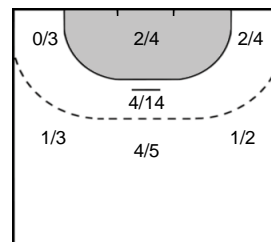

POULSEN
Rikke Vestergaard **1**

Saves: 14
Shots: 35
40 %