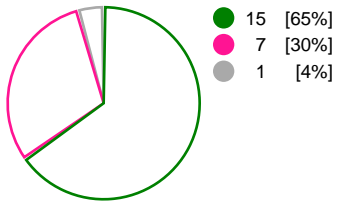

Match Statistics Shots

MKS Perla Lublin (POL)

Team Esbjerg (DEN)

Total Shots (44)

1st Half Shots (23)

2nd Half Shots (21)

Total Shots (41)

2nd Half Shots (20)