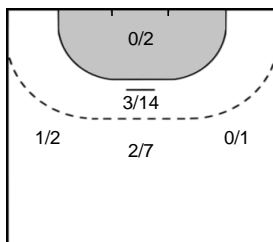

16 BESEN
Gabrijela

Saves: 6
Shots: 26
23 %