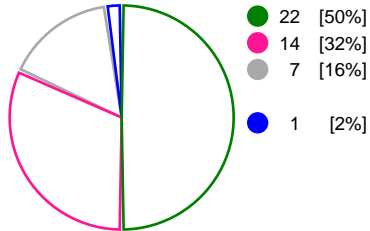

Match Statistics Shots

MKS Perla Lublin (POL)

Team Esbjerg (DEN)

Total Shots (44)