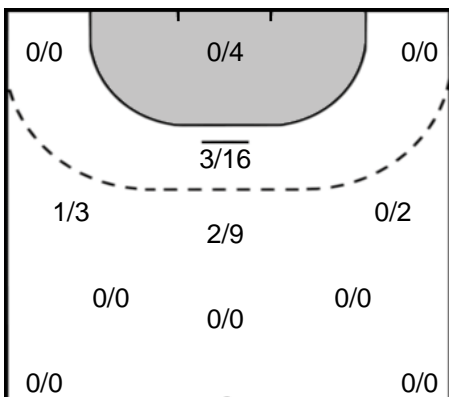

Goalkeeper Statistics

MKS Perla Lublin (POL)