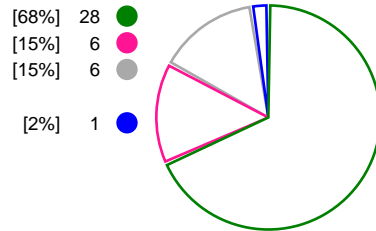

Match Statistics Shots

MKS Perla Lublin (POL)

Team Esbjerg (DEN)

Total Shots (44)

1st Half Shots (23)

2nd Half Shots (21)

Total Shots (41)

2nd Half Shots (20)