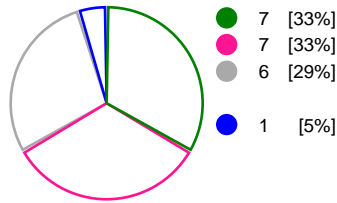

Match Statistics Shots

MKS Perla Lublin (POL)

Team Esbjerg (DEN)

Total Shots (44)

1st Half Shots (23)

2nd Half Shots (21)

Total Shots (41)

2nd Half Shots (20)