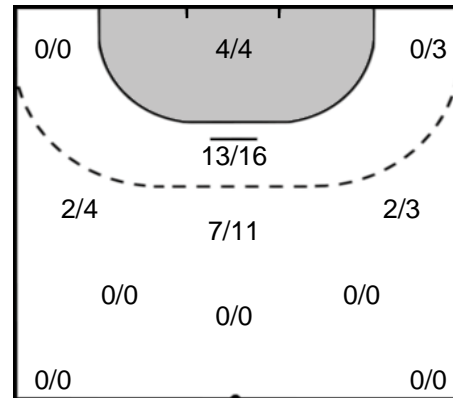

Team Esbjerg (DEN)