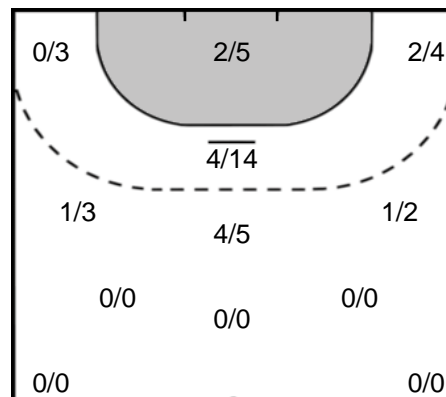

Team Esbjerg (DEN)