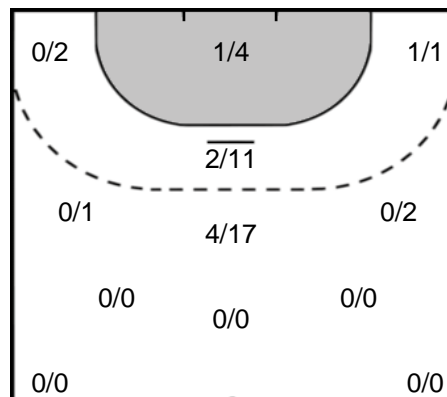

MKS Perla Lublin (POL)