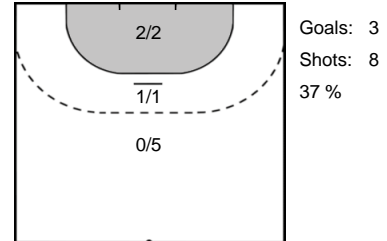

10 GEGA Marta