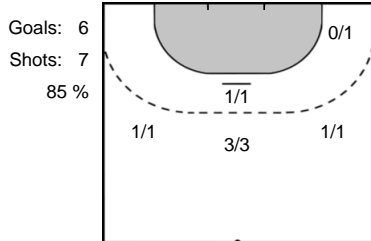

6 MANAGAROVA Iuliia