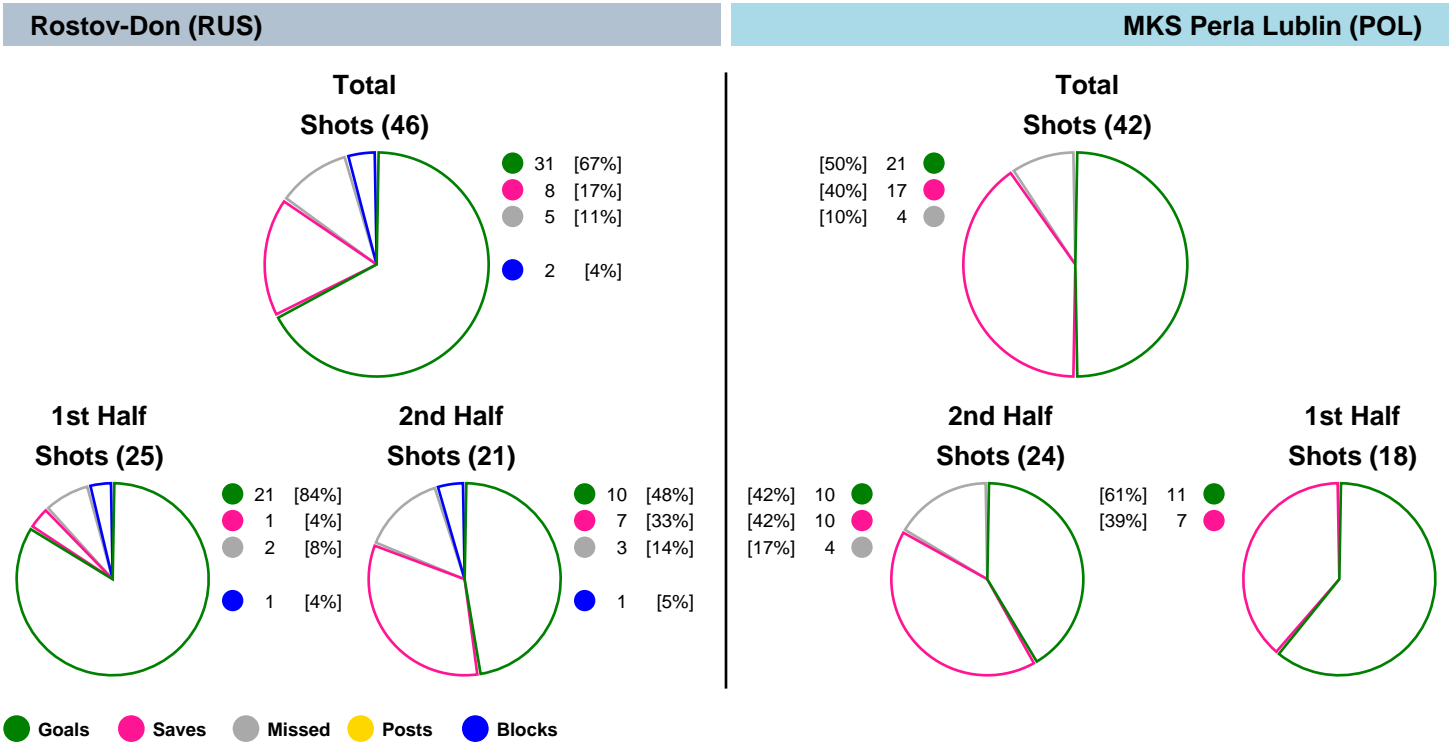

Match Statistics Shots

Player Statistics: Rostov-Don (RUS)

Goalkeeper	Total				All Saves/Shots					
No. Name	Saves	Shots	%	GC	7M	6M	9M	Wing	BT	FB
1 MEKHDIEVA Galina	10	20	50	10	0% (0/4)	16% (1/6)	90% (9/10)			
21 SEDOYKINA Anna	7	18	39	11	0% (0/2)	33% (1/3)	71% (5/7)	16% (1/6)		
TOTALS	17	38	45	21	0% (0/6)	22% (2/9)	82% (14/17)	16% (1/6)		

Player	Total				All Goals/Shots							Additional			Punishments		
No. Name	Pos.	Goals	Shots	%	7M	7M%	6M	9M	Wing	BT	FB	Ass.	ST	BL	YC	2m	RC
1 MEKHDIEVA Galina		0	0	0													
6 MANAGAROVA Iuliia		6	7	86			1/1	5/5	0/1				1				
9 RODRIGUES BELO Ana Paula		0	0	0													
10 ABBINGH Lois (NED)		1	3	33				1/2	0/1								
13 VYAKHIREVA Anna		5	7	71	1/1	100%	2/3	2/3					2				
15 SUDAKOVA Marina		1	3	33				1/1	0/2								1
17 BOBROVNIKOVA Vladlena		3	3	100			1/1	2/2									
18 MASLOVA Valeriia		1	4	25				1/4									
19 MAKEEVA Kseniya		3	5	60			2/3	1/1									1
21 SEDOYKINA Anna		0	0	0													
23 KALINICHENKO Regina		4	4	100	1/1	100%	1/1	2/2					2		1		
63 KOZHOKAR Kristina		2	2	100				1/1	1/1								
77 NIKITINA Irina		0	2	0	0/1	0%		0/1									
88 KUZNETSOVA Polina		2	2	100			1/1		1/1				1				
93 BEHNKE Julia (GER)		2	3	67			1/1	1/2									1
99 BORSHCHENKO Viktoriya (UKR)		1	1	100	1/1	100%											
Player TOTALS		31	46	67	3/4	75%	9/11	17/24	2/6				8		1		3

Officials							Punishments		
No. Name							YC	2m	RC
A MARTIN CEDRES Ambrosio Jose									
B HLAVATY Tomas									
C BEREZNIAK Tatiana									
D MATIC Aleksandar									
TEAM									
TOTALS								1	3