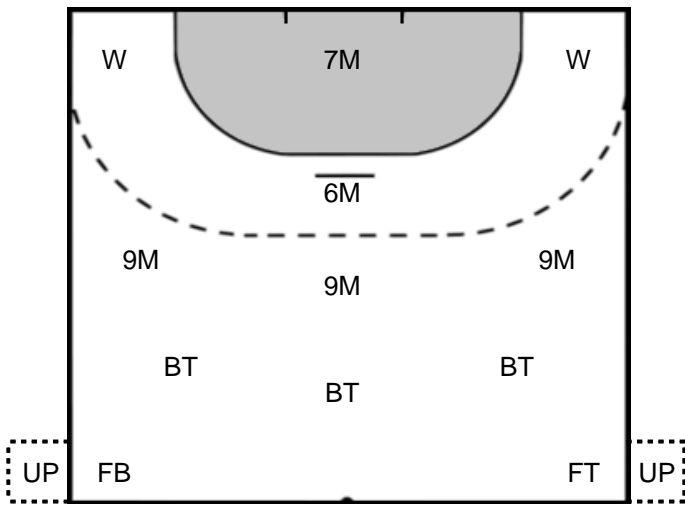

Saves: 7
Shots: 18
38 %

16 BESEN Gabrijela

Saves: 2
Shots: 2
100 %

Legend

- %** Efficiency
- Ass.** Assists
- Pos.** Position
- GC.** Goals conceded
- 7M** 7-metre Shots
- W** Wing Shots (Right, Left)
- BT** Breakthrough (Right, Center, Left)
- FB** Fast Break
- 6M** 6-metre Shots
- 9M** 9-metre Shots (Right, Center, Left)
- FT** Free Throw
- ST** Steals
- BL** Blocks
- YC** Yellow Cards
- RC** Red Cards
- BC** Blue Cards
- 2m** 2 Minute Suspensions
- UP** Unassigned Position