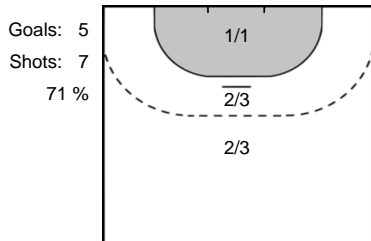

13 VYAKHIREVA Anna