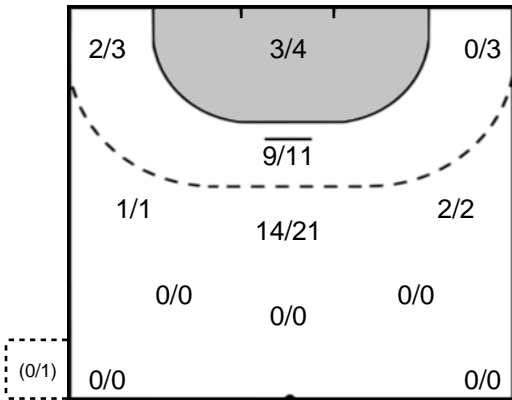

Play-by-play 2nd half

Rostov-Don (RUS)

MKS Perla Lublin (POL)

59:52

Shot Sudakova, Marina (15) saved 

Team Statistics Attack

Rostov-Don (RUS)

MKS Perla Lublin (POL)