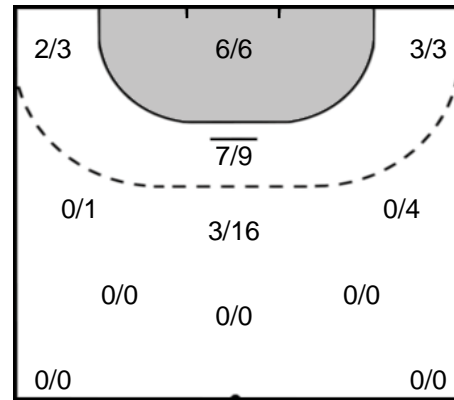

Play-by-play 2nd half

Rostov-Don (RUS)

MKS Perla Lublin (POL)

59:52

Shot Sudakova, Marina (15) saved 

Team Statistics Attack

Rostov-Don (RUS)

MKS Perla Lublin (POL)