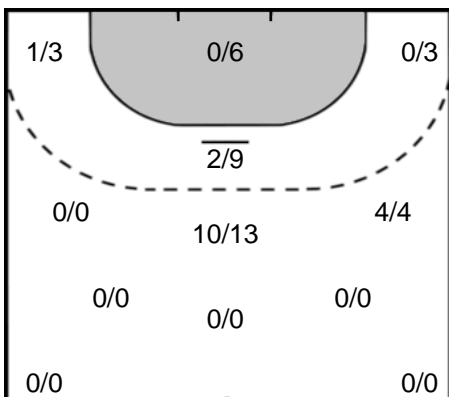

Goalkeeper Statistics

Rostov-Don (RUS)