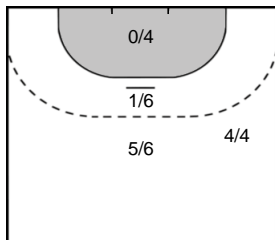

1 MEKHDIEVA Galina

Saves: 10
Shots: 20
50 %