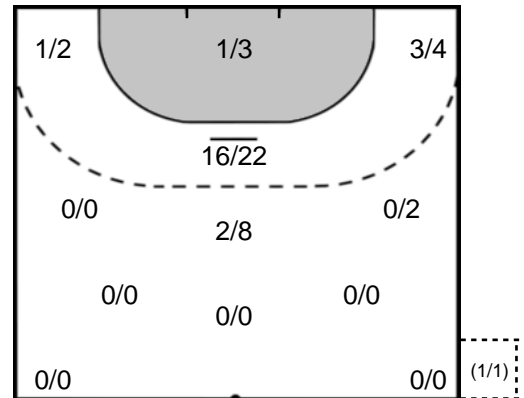

Team Statistics Attack

Metz Handball (FRA)

FTC-Rail Cargo Hungaria (HUN)