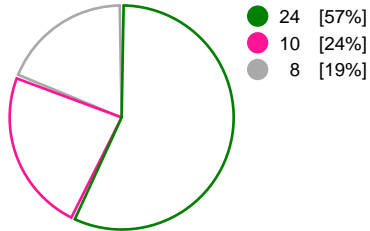

Match Statistics Overview

| Metz Handball (FRA) | | | FTC-Rail Cargo Hungaria (HUN) | | | |
|---------------------|----------|----------|-------------------------------|----------|----------|------------|
| Total | 1st half | 2nd half | | 2nd half | 1st half | Total |
| 24 | 10 | 14 | Goals | 10 | 14 | 24 |
| 42 | 20 | 22 | Shots | 20 | 22 | 42 |
| 57% | 50% | 64% | Shot Percentage | 50% | 64% | 57% |
| 0 | 0 | 0 | Turnovers | 0 | 0 | 0 |
| 0 | 0 | 0 | Rule Technical Fouls | 0 | 0 | 0 |
| 57% | 50% | 64% | Attack Percentage | 50% | 64% | 57% |
| 34 | 16 | 18 | Shots on Goal | 18 | 18 | 36 |
| 81% | 80% | 82% | On Target Percentage | 90% | 82% | 86% |
| 9 | 3 | 6 | Saves | 4 | 6 | 10 |
| 27% | 18% | 38% | GK Save Percentage | 22% | 38% | 29% |
| 2 | 0 | 2 | 7m Goals | 0 | 1 | 1 |
| 4 | 1 | 3 | 7m Shots | 1 | 2 | 3 |
| 50% | 0% | 66% | 7m Percentage | 0% | 50% | 33% |
| 0 | 0 | 0 | Fast Break Goals | 0 | 0 | 0 |
| 2 | 2 | 0 | Powerplay goals | 0 | 0 | 0 |
| 1 | 1 | 0 | Shorthanded goals | 0 | 2 | 2 |
| 5 | 3 | 5 | Most goals in succession | 2 | 3 | 3 |
| 2 | 2 | 0 | Yellow Cards | 1 | 3 | 4 |
| 2 | 1 | 1 | 2 min Suspension | 1 | 3 | 4 |
| 0 | 0 | 0 | Red Cards | 0 | 0 | 0 |
| 3 | 1 | 2 | Team Timeouts | 2 | 1 | 3 |

Match Statistics Shots

Metz Handball (FRA)

FTC-Rail Cargo Hungaria (HUN)

Total Shots (42)

1st Half Shots (20)

2nd Half Shots (22)

Total Shots (42)

2nd Half Shots (20)