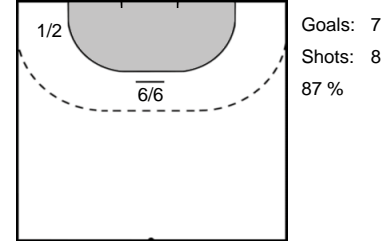

6 SCHATZL
Nadine