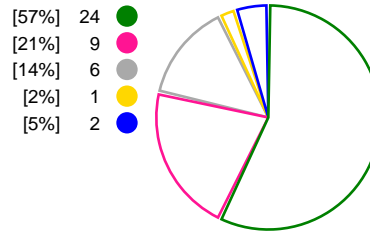

Match Statistics Overview

| Metz Handball (FRA) | | | FTC-Rail Cargo Hungaria (HUN) | | | |
|---------------------|----------|----------|-------------------------------|----------|----------|------------|
| Total | 1st half | 2nd half | | 2nd half | 1st half | Total |
| 24 | 10 | 14 | Goals | 10 | 14 | 24 |
| 42 | 20 | 22 | Shots | 20 | 22 | 42 |
| 57% | 50% | 64% | Shot Percentage | 50% | 64% | 57% |
| 0 | 0 | 0 | Turnovers | 0 | 0 | 0 |
| 0 | 0 | 0 | Rule Technical Fouls | 0 | 0 | 0 |
| 57% | 50% | 64% | Attack Percentage | 50% | 64% | 57% |
| 34 | 16 | 18 | Shots on Goal | 18 | 18 | 36 |
| 81% | 80% | 82% | On Target Percentage | 90% | 82% | 86% |
| 9 | 3 | 6 | Saves | 4 | 6 | 10 |
| 27% | 18% | 38% | GK Save Percentage | 22% | 38% | 29% |
| 2 | 0 | 2 | 7m Goals | 0 | 1 | 1 |
| 4 | 1 | 3 | 7m Shots | 1 | 2 | 3 |
| 50% | 0% | 66% | 7m Percentage | 0% | 50% | 33% |
| 0 | 0 | 0 | Fast Break Goals | 0 | 0 | 0 |
| 2 | 2 | 0 | Powerplay goals | 0 | 0 | 0 |
| 1 | 1 | 0 | Shorthanded goals | 0 | 2 | 2 |
| 5 | 3 | 5 | Most goals in succession | 2 | 3 | 3 |
| 2 | 2 | 0 | Yellow Cards | 1 | 3 | 4 |
| 2 | 1 | 1 | 2 min Suspension | 1 | 3 | 4 |
| 0 | 0 | 0 | Red Cards | 0 | 0 | 0 |
| 3 | 1 | 2 | Team Timeouts | 2 | 1 | 3 |

Match Statistics Shots

Metz Handball (FRA)

FTC-Rail Cargo Hungaria (HUN)

Total Shots (42)

1st Half Shots (20)

2nd Half Shots (22)

Total Shots (42)

2nd Half Shots (20)

1st Half Shots (22)

● Goals ● Saves ● Missed ● Posts ● Blocks

Player Statistics: Metz Handball (FRA)

| Goalkeeper | Total | | | | All Saves/Shots | | | | | |
|----------------------------|----------|-----------|-----------|-----------|------------------|-------------------|------------------|-----------------|----|----|
| No. Name | Saves | Shots | % | GC | 7M | 6M | 9M | Wing | BT | FB |
| 12 KAPITANOVIC Ivana (CRO) | 9 | 33 | 27 | 24 | 50% (1/2) | 20% (4/20) | 66% (4/6) | 0% (0/4) | | |
| TOTALS | 9 | 33 | 27 | 24 | 50% (1/2) | 20% (4/20) | 66% (4/6) | 0% (0/4) | | |