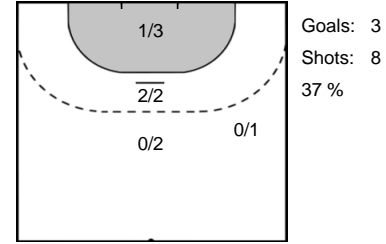

42 KLUJBER
Katrin Gitta