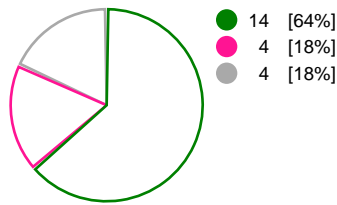

Match Statistics Overview

| Metz Handball (FRA) | | | FTC-Rail Cargo Hungaria (HUN) | | | |
|---------------------|----------|----------|-------------------------------|----------|----------|------------|
| Total | 1st half | 2nd half | | 2nd half | 1st half | Total |
| 24 | 10 | 14 | Goals | 10 | 14 | 24 |
| 42 | 20 | 22 | Shots | 20 | 22 | 42 |
| 57% | 50% | 64% | Shot Percentage | 50% | 64% | 57% |
| 0 | 0 | 0 | Turnovers | 0 | 0 | 0 |
| 0 | 0 | 0 | Rule Technical Fouls | 0 | 0 | 0 |
| 57% | 50% | 64% | Attack Percentage | 50% | 64% | 57% |
| 34 | 16 | 18 | Shots on Goal | 18 | 18 | 36 |
| 81% | 80% | 82% | On Target Percentage | 90% | 82% | 86% |
| 9 | 3 | 6 | Saves | 4 | 6 | 10 |
| 27% | 18% | 38% | GK Save Percentage | 22% | 38% | 29% |
| 2 | 0 | 2 | 7m Goals | 0 | 1 | 1 |
| 4 | 1 | 3 | 7m Shots | 1 | 2 | 3 |
| 50% | 0% | 66% | 7m Percentage | 0% | 50% | 33% |
| 0 | 0 | 0 | Fast Break Goals | 0 | 0 | 0 |
| 2 | 2 | 0 | Powerplay goals | 0 | 0 | 0 |
| 1 | 1 | 0 | Shorthanded goals | 0 | 2 | 2 |
| 5 | 3 | 5 | Most goals in succession | 2 | 3 | 3 |
| 2 | 2 | 0 | Yellow Cards | 1 | 3 | 4 |
| 2 | 1 | 1 | 2 min Suspension | 1 | 3 | 4 |
| 0 | 0 | 0 | Red Cards | 0 | 0 | 0 |
| 3 | 1 | 2 | Team Timeouts | 2 | 1 | 3 |

Match Statistics Shots

Metz Handball (FRA)

FTC-Rail Cargo Hungaria (HUN)

Total Shots (42)

1st Half Shots (20)

2nd Half Shots (22)

Total Shots (42)

2nd Half Shots (20)