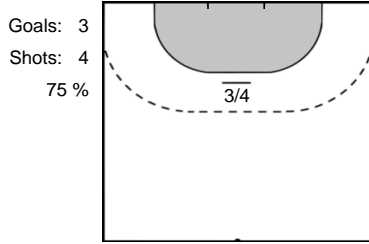

10 NOCANDY
Meline