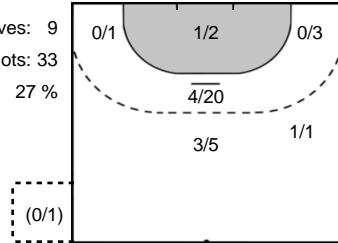

12 KAPITANOVIC Ivana

Saves: 9
Shots: 33
27 %