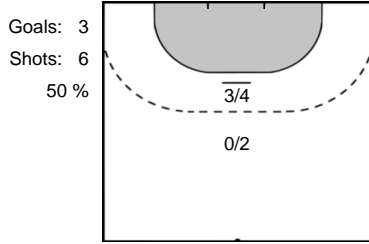

19 BURGAARD
Louise Katharina