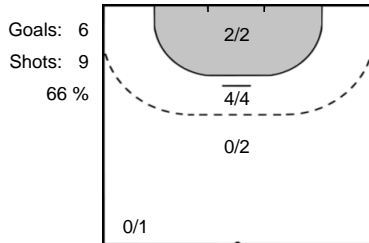

7 ZAADI DEUNA
Grace