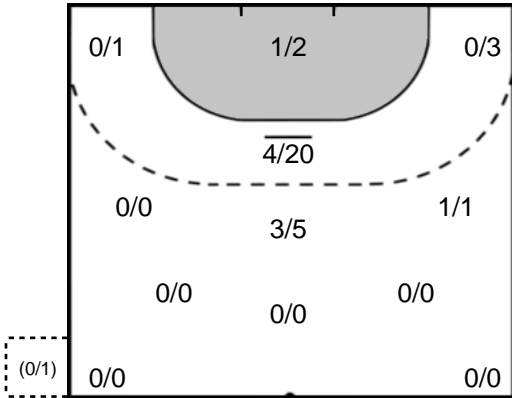

Goalkeeper Statistics

Metz Handball (FRA)

FTC-Rail Cargo Hungaria (HUN)