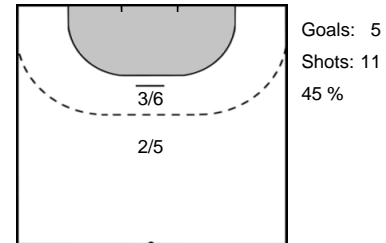

45 HAFRA
Noemi