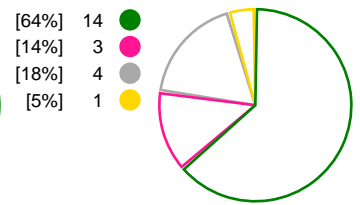

Match Statistics Overview

| Metz Handball (FRA) | | | FTC-Rail Cargo Hungaria (HUN) | | | |
|---------------------|----------|----------|-------------------------------|----------|----------|------------|
| Total | 1st half | 2nd half | | 2nd half | 1st half | Total |
| 24 | 10 | 14 | Goals | 10 | 14 | 24 |
| 42 | 20 | 22 | Shots | 20 | 22 | 42 |
| 57% | 50% | 64% | Shot Percentage | 50% | 64% | 57% |
| 0 | 0 | 0 | Turnovers | 0 | 0 | 0 |
| 0 | 0 | 0 | Rule Technical Fouls | 0 | 0 | 0 |
| 57% | 50% | 64% | Attack Percentage | 50% | 64% | 57% |
| 34 | 16 | 18 | Shots on Goal | 18 | 18 | 36 |
| 81% | 80% | 82% | On Target Percentage | 90% | 82% | 86% |
| 9 | 3 | 6 | Saves | 4 | 6 | 10 |
| 27% | 18% | 38% | GK Save Percentage | 22% | 38% | 29% |
| 2 | 0 | 2 | 7m Goals | 0 | 1 | 1 |
| 4 | 1 | 3 | 7m Shots | 1 | 2 | 3 |
| 50% | 0% | 66% | 7m Percentage | 0% | 50% | 33% |
| 0 | 0 | 0 | Fast Break Goals | 0 | 0 | 0 |
| 2 | 2 | 0 | Powerplay goals | 0 | 0 | 0 |
| 1 | 1 | 0 | Shorthanded goals | 0 | 2 | 2 |
| 5 | 3 | 5 | Most goals in succession | 2 | 3 | 3 |
| 2 | 2 | 0 | Yellow Cards | 1 | 3 | 4 |
| 2 | 1 | 1 | 2 min Suspension | 1 | 3 | 4 |
| 0 | 0 | 0 | Red Cards | 0 | 0 | 0 |
| 3 | 1 | 2 | Team Timeouts | 2 | 1 | 3 |

Match Statistics Shots

Metz Handball (FRA)

FTC-Rail Cargo Hungaria (HUN)

Total Shots (42)

1st Half Shots (20)

2nd Half Shots (22)

Total Shots (42)

2nd Half Shots (20)

1st Half Shots (22)

● Goals ● Saves ● Missed ● Posts ● Blocks

Player Statistics: Metz Handball (FRA)

| Goalkeeper | Total | | | | All Saves/Shots | | | | | |
|----------------------------|----------|-----------|-----------|-----------|------------------|-------------------|------------------|-----------------|----|----|
| No. Name | Saves | Shots | % | GC | 7M | 6M | 9M | Wing | BT | FB |
| 12 KAPITANOVIC Ivana (CRO) | 9 | 33 | 27 | 24 | 50% (1/2) | 20% (4/20) | 66% (4/6) | 0% (0/4) | | |
| TOTALS | 9 | 33 | 27 | 24 | 50% (1/2) | 20% (4/20) | 66% (4/6) | 0% (0/4) | | |