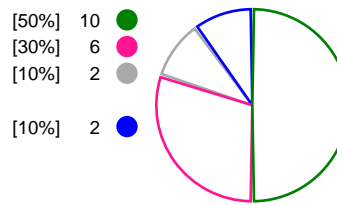

Match Statistics Overview

| Metz Handball (FRA) | | | FTC-Rail Cargo Hungaria (HUN) | | | |
|---------------------|----------|----------|-------------------------------|----------|----------|------------|
| Total | 1st half | 2nd half | | 2nd half | 1st half | Total |
| 24 | 10 | 14 | Goals | 10 | 14 | 24 |
| 42 | 20 | 22 | Shots | 20 | 22 | 42 |
| 57% | 50% | 64% | Shot Percentage | 50% | 64% | 57% |
| 0 | 0 | 0 | Turnovers | 0 | 0 | 0 |
| 0 | 0 | 0 | Rule Technical Fouls | 0 | 0 | 0 |
| 57% | 50% | 64% | Attack Percentage | 50% | 64% | 57% |
| 34 | 16 | 18 | Shots on Goal | 18 | 18 | 36 |
| 81% | 80% | 82% | On Target Percentage | 90% | 82% | 86% |
| 9 | 3 | 6 | Saves | 4 | 6 | 10 |
| 27% | 18% | 38% | GK Save Percentage | 22% | 38% | 29% |
| 2 | 0 | 2 | 7m Goals | 0 | 1 | 1 |
| 4 | 1 | 3 | 7m Shots | 1 | 2 | 3 |
| 50% | 0% | 66% | 7m Percentage | 0% | 50% | 33% |
| 0 | 0 | 0 | Fast Break Goals | 0 | 0 | 0 |
| 2 | 2 | 0 | Powerplay goals | 0 | 0 | 0 |
| 1 | 1 | 0 | Shorthanded goals | 0 | 2 | 2 |
| 5 | 3 | 5 | Most goals in succession | 2 | 3 | 3 |
| 2 | 2 | 0 | Yellow Cards | 1 | 3 | 4 |
| 2 | 1 | 1 | 2 min Suspension | 1 | 3 | 4 |
| 0 | 0 | 0 | Red Cards | 0 | 0 | 0 |
| 3 | 1 | 2 | Team Timeouts | 2 | 1 | 3 |

Match Statistics Shots

Metz Handball (FRA)

FTC-Rail Cargo Hungaria (HUN)

Total Shots (42)

1st Half Shots (20)

2nd Half Shots (22)

Total Shots (42)

2nd Half Shots (20)

1st Half Shots (22)

● Goals ● Saves ● Missed ● Posts ● Blocks

Player Statistics: Metz Handball (FRA)

| Goalkeeper | Total | | | | All Saves/Shots | | | | | |
|----------------------------|----------|-----------|-----------|-----------|------------------|-------------------|------------------|-----------------|----|----|
| No. Name | Saves | Shots | % | GC | 7M | 6M | 9M | Wing | BT | FB |
| 12 KAPITANOVIC Ivana (CRO) | 9 | 33 | 27 | 24 | 50% (1/2) | 20% (4/20) | 66% (4/6) | 0% (0/4) | | |
| TOTALS | 9 | 33 | 27 | 24 | 50% (1/2) | 20% (4/20) | 66% (4/6) | 0% (0/4) | | |