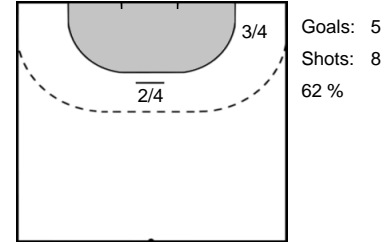

22 LUKACS
Viktoria