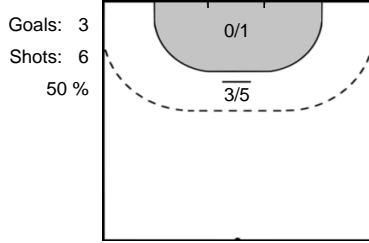

11 HOUETTE
Manon