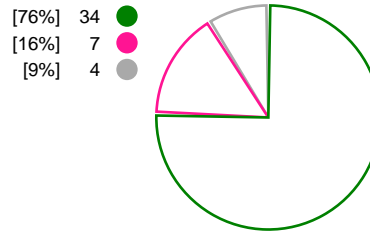

FTC-Rail Cargo Hungaria (HUN)			Vipers Kristiansand (NOR)			
Total	1st half	2nd half		2nd half	1st half	Total
29	15	14	Goals	15	19	34
49	24	25	Shots	22	23	45
59%	62%	56%	Shot Percentage	68%	83%	76%
0	0	0	Turnovers	0	0	0
0	0	0	Rule Technical Fouls	0	0	0
59%	62%	56%	Attack Percentage	68%	83%	76%
44	21	23	Shots on Goal	19	22	41
90%	88%	92%	On Target Percentage	86%	96%	91%
7	3	4	Saves	8	6	14
17%	14%	21%	GK Save Percentage	36%	29%	33%
4	4	0	7m Goals	2	4	6
6	4	2	7m Shots	3	4	7
66%	100%	0%	7m Percentage	66%	100%	85%
0	0	0	Fast Break Goals	0	0	1
8	4	4	Powerplay goals	3	5	8
6	3	3	Shorthanded goals	1	2	3
2	2	2	Most goals in succession	4	3	4
2	1	1	Yellow Cards	0	2	2
6	3	3	2 min Suspension	3	3	6
0	0	0	Red Cards	0	0	0
2	1	1	Team Timeouts	1	1	2

Match Statistics Shots

FTC-Rail Cargo Hungaria (HUN)

Vipers Kristiansand (NOR)

Total Shots (49)

1st Half Shots (24)

2nd Half Shots (25)

Total Shots (45)

2nd Half Shots (22)

1st Half Shots (23)

● Goals ● Saves ● Missed ● Posts ● Blocks

Player Statistics: FTC-Rail Cargo Hungaria (HUN)

Goalkeeper	Total				All Saves/Shots					
No. Name	Saves	Shots	%	GC	7M	6M	9M	Wing	BT	FB
16 BIRO Blanka	2	14	14	12	0% (0/1)	0% (0/7)	33% (2/6)			
31 SZEMEREY Zsofi	5	26	19	21	16% (1/6)	6% (1/15)	100% (2/2)	33% (1/3)		
TOTALS	7	40	18	33	14% (1/7)	4% (1/22)	50% (4/8)	33% (1/3)		