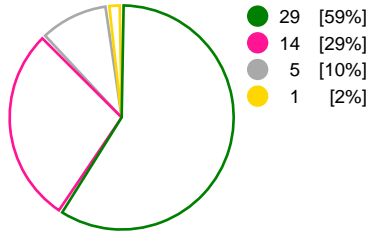

FTC-Rail Cargo Hungaria (HUN)			Vipers Kristiansand (NOR)			
Total	1st half	2nd half		2nd half	1st half	Total
29	15	14	Goals	15	19	34
49	24	25	Shots	22	23	45
59%	62%	56%	Shot Percentage	68%	83%	76%
0	0	0	Turnovers	0	0	0
0	0	0	Rule Technical Fouls	0	0	0
59%	62%	56%	Attack Percentage	68%	83%	76%
44	21	23	Shots on Goal	19	22	41
90%	88%	92%	On Target Percentage	86%	96%	91%
7	3	4	Saves	8	6	14
17%	14%	21%	GK Save Percentage	36%	29%	33%
4	4	0	7m Goals	2	4	6
6	4	2	7m Shots	3	4	7
66%	100%	0%	7m Percentage	66%	100%	85%
0	0	0	Fast Break Goals	0	0	1
8	4	4	Powerplay goals	3	5	8
6	3	3	Shorthanded goals	1	2	3
2	2	2	Most goals in succession	4	3	4
2	1	1	Yellow Cards	0	2	2
6	3	3	2 min Suspension	3	3	6
0	0	0	Red Cards	0	0	0
2	1	1	Team Timeouts	1	1	2

Match Statistics Shots

FTC-Rail Cargo Hungaria (HUN)

Vipers Kristiansand (NOR)

Total Shots (49)

1st Half Shots (24)

2nd Half Shots (25)

Total Shots (45)

2nd Half Shots (22)