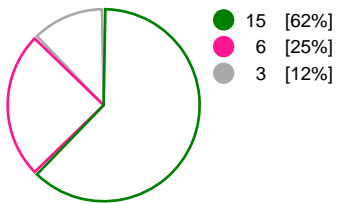

FTC-Rail Cargo Hungaria (HUN)			Vipers Kristiansand (NOR)			
Total	1st half	2nd half		2nd half	1st half	Total
29	15	14	Goals	15	19	34
49	24	25	Shots	22	23	45
59%	62%	56%	Shot Percentage	68%	83%	76%
0	0	0	Turnovers	0	0	0
0	0	0	Rule Technical Fouls	0	0	0
59%	62%	56%	Attack Percentage	68%	83%	76%
44	21	23	Shots on Goal	19	22	41
90%	88%	92%	On Target Percentage	86%	96%	91%
7	3	4	Saves	8	6	14
17%	14%	21%	GK Save Percentage	36%	29%	33%
4	4	0	7m Goals	2	4	6
6	4	2	7m Shots	3	4	7
66%	100%	0%	7m Percentage	66%	100%	85%
0	0	0	Fast Break Goals	0	0	1
8	4	4	Powerplay goals	3	5	8
6	3	3	Shorthanded goals	1	2	3
2	2	2	Most goals in succession	4	3	4
2	1	1	Yellow Cards	0	2	2
6	3	3	2 min Suspension	3	3	6
0	0	0	Red Cards	0	0	0
2	1	1	Team Timeouts	1	1	2

Match Statistics Shots

FTC-Rail Cargo Hungaria (HUN)

Vipers Kristiansand (NOR)

Total Shots (49)

1st Half Shots (24)

2nd Half Shots (25)

Total Shots (45)

2nd Half Shots (22)

1st Half Shots (23)

● Goals ● Saves ● Missed ● Posts ● Blocks

Player Statistics: FTC-Rail Cargo Hungaria (HUN)

Goalkeeper	Total				All Saves/Shots					
No. Name	Saves	Shots	%	GC	7M	6M	9M	Wing	BT	FB
16 BIRO Blanka	2	14	14	12	0% (0/1)	0% (0/7)	33% (2/6)			
31 SZEMEREY Zsofi	5	26	19	21	16% (1/6)	6% (1/15)	100% (2/2)	33% (1/3)		
TOTALS	7	40	18	33	14% (1/7)	4% (1/22)	50% (4/8)	33% (1/3)		