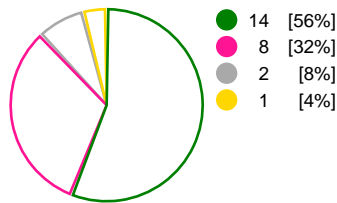

FTC-Rail Cargo Hungaria (HUN)			Vipers Kristiansand (NOR)			
Total	1st half	2nd half		2nd half	1st half	Total
29	15	14	Goals	15	19	34
49	24	25	Shots	22	23	45
59%	62%	56%	Shot Percentage	68%	83%	76%
0	0	0	Turnovers	0	0	0
0	0	0	Rule Technical Fouls	0	0	0
59%	62%	56%	Attack Percentage	68%	83%	76%
44	21	23	Shots on Goal	19	22	41
90%	88%	92%	On Target Percentage	86%	96%	91%
7	3	4	Saves	8	6	14
17%	14%	21%	GK Save Percentage	36%	29%	33%
4	4	0	7m Goals	2	4	6
6	4	2	7m Shots	3	4	7
66%	100%	0%	7m Percentage	66%	100%	85%
0	0	0	Fast Break Goals	0	0	1
8	4	4	Powerplay goals	3	5	8
6	3	3	Shorthanded goals	1	2	3
2	2	2	Most goals in succession	4	3	4
2	1	1	Yellow Cards	0	2	2
6	3	3	2 min Suspension	3	3	6
0	0	0	Red Cards	0	0	0
2	1	1	Team Timeouts	1	1	2

Match Statistics Shots

FTC-Rail Cargo Hungaria (HUN)

Vipers Kristiansand (NOR)

Total Shots (49)

1st Half Shots (24)

2nd Half Shots (25)

Total Shots (45)

2nd Half Shots (22)

1st Half Shots (23)

● Goals ● Saves ● Missed ● Posts ● Blocks

Player Statistics: FTC-Rail Cargo Hungaria (HUN)

Goalkeeper	Total				All Saves/Shots					
No. Name	Saves	Shots	%	GC	7M	6M	9M	Wing	BT	FB
16 BIRO Blanka	2	14	14	12	0% (0/1)	0% (0/7)	33% (2/6)			
31 SZEMEREY Zsofi	5	26	19	21	16% (1/6)	6% (1/15)	100% (2/2)	33% (1/3)		
TOTALS	7	40	18	33	14% (1/7)	4% (1/22)	50% (4/8)	33% (1/3)		