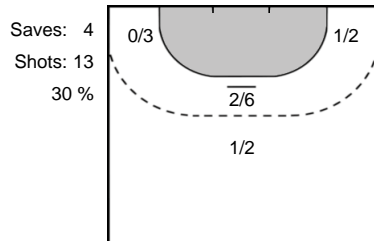

HC Podravka Vegeta (CRO)

FTC-Rail Cargo Hungaria (HUN)

12 **RISOVIC Jovana**

BIRO Blanka **16**

16 **ECIMOVIC Magdalena**

Legend

- %** Efficiency
- Ass.** Assists
- Pos.** Position
- GC.** Goals conceded
- 7M** 7-metre Shots
- W** Wing Shots (Right, Left)
- BT** Breakthrough (Right, Center, Left)
- FB** Fast Break
- 6M** 6-metre Shots
- 9M** 9-metre Shots (Right, Center, Left)
- FT** Free Throw
- ST** Steals
- BL** Blocks
- YC** Yellow Cards
- RC** Red Cards
- BC** Blue Cards
- 2m** 2 Minute Suspensions
- UP** Unassigned Position