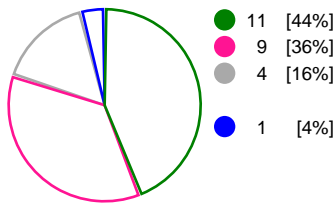

Match Statistics Overview

HC Podravka Vegeta (CRO)			FTC-Rail Cargo Hungaria (HUN)			
Total	1st half	2nd half		2nd half	1st half	Total
26	15	11	Goals	13	14	27
47	22	25	Shots	26	21	47
55%	68%	44%	Shot Percentage	50%	67%	57%
0	0	0	Turnovers	0	0	0
0	0	0	Rule Technical Fouls	0	0	0
55%	68%	44%	Attack Percentage	50%	67%	57%
39	18	21	Shots on Goal	23	18	41
83%	82%	84%	On Target Percentage	88%	86%	87%
14	4	10	Saves	9	3	12
34%	22%	43%	GK Save Percentage	45%	17%	32%
3	1	2	7m Goals	2	1	3
5	2	3	7m Shots	2	2	4
60%	50%	66%	7m Percentage	100%	50%	75%
1	0	0	Fast Break Goals	0	0	0
8	5	3	Powerplay goals	3	3	6
3	1	2	Shorthanded goals	2	2	4
3	3	2	Most goals in succession	3	2	3
3	2	1	Yellow Cards	0	1	1
3	1	2	2 min Suspension	3	3	6
0	0	0	Red Cards	0	0	0
2	1	1	Team Timeouts	2	1	3

Match Statistics Shots

HC Podravka Vegeta (CRO)

FTC-Rail Cargo Hungaria (HUN)

Total Shots (47)

1st Half Shots (22)

2nd Half Shots (25)

Total Shots (47)

2nd Half Shots (26)

1st Half Shots (21)

● Goals ● Saves ● Missed ● Posts ● Blocks

Player Statistics: HC Podravka Vegeta (CRO)

Goalkeeper	Total				All Saves/Shots					
No. Name	Saves	Shots	%	GC	7M	6M	9M	Wing	BT	FB
12 RISOVIC Jovana (SRB)	10	28	36	18	25% (1/4)	36% (4/11)	42% (3/7)	33% (2/6)		
16 ECIMOVIC Magdalena	4	13	31	9		33% (2/6)	50% (1/2)	20% (1/5)		
TOTALS	14	41	34	27	25% (1/4)	35% (6/17)	44% (4/9)	27% (3/11)		