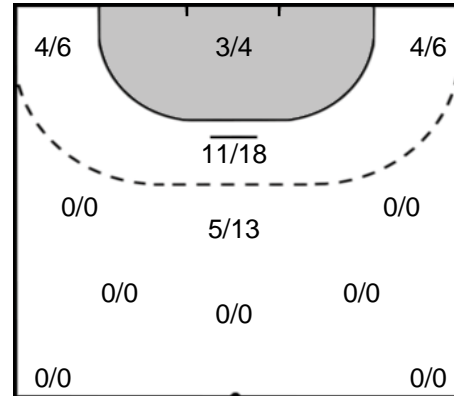

Team Statistics Attack

HC Podravka Vegeta (CRO)

FTC-Rail Cargo Hungaria (HUN)