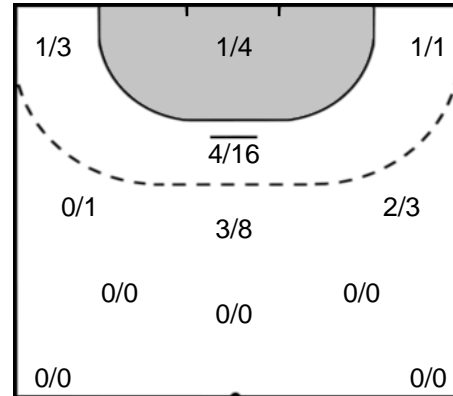

FTC-Rail Cargo Hungaria (HUN)