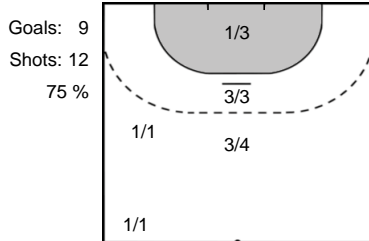

10 MILOSAVLJEVIC Dejana