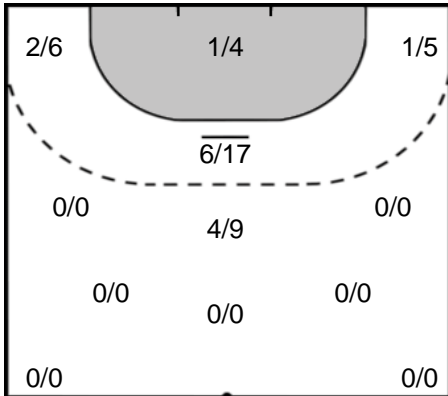

Goalkeeper Statistics

HC Podravka Vegeta (CRO)