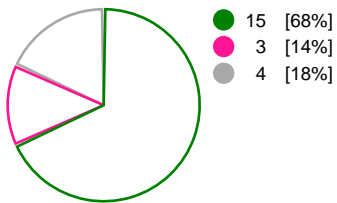

Match Statistics Overview

HC Podravka Vegeta (CRO)			FTC-Rail Cargo Hungaria (HUN)			
Total	1st half	2nd half		2nd half	1st half	Total
26	15	11	Goals	13	14	27
47	22	25	Shots	26	21	47
55%	68%	44%	Shot Percentage	50%	67%	57%
0	0	0	Turnovers	0	0	0
0	0	0	Rule Technical Fouls	0	0	0
55%	68%	44%	Attack Percentage	50%	67%	57%
39	18	21	Shots on Goal	23	18	41
83%	82%	84%	On Target Percentage	88%	86%	87%
14	4	10	Saves	9	3	12
34%	22%	43%	GK Save Percentage	45%	17%	32%
3	1	2	7m Goals	2	1	3
5	2	3	7m Shots	2	2	4
60%	50%	66%	7m Percentage	100%	50%	75%
1	0	0	Fast Break Goals	0	0	0
8	5	3	Powerplay goals	3	3	6
3	1	2	Shorthanded goals	2	2	4
3	3	2	Most goals in succession	3	2	3
3	2	1	Yellow Cards	0	1	1
3	1	2	2 min Suspension	3	3	6
0	0	0	Red Cards	0	0	0
2	1	1	Team Timeouts	2	1	3

Match Statistics Shots

HC Podravka Vegeta (CRO)

FTC-Rail Cargo Hungaria (HUN)

Total Shots (47)

1st Half Shots (22)

2nd Half Shots (25)

Total Shots (47)

2nd Half Shots (26)

1st Half Shots (21)

● Goals ● Saves ● Missed ● Posts ● Blocks

Player Statistics: HC Podravka Vegeta (CRO)

Goalkeeper	Total				All Saves/Shots					
No. Name	Saves	Shots	%	GC	7M	6M	9M	Wing	BT	FB
12 RISOVIC Jovana (SRB)	10	28	36	18	25% (1/4)	36% (4/11)	42% (3/7)	33% (2/6)		
16 ECIMOVIC Magdalena	4	13	31	9		33% (2/6)	50% (1/2)	20% (1/5)		
TOTALS	14	41	34	27	25% (1/4)	35% (6/17)	44% (4/9)	27% (3/11)		