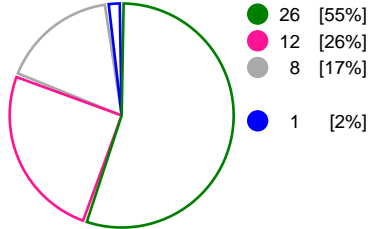

Match Statistics Shots

HC Podravka Vegeta (CRO)

FTC-Rail Cargo Hungaria (HUN)

Total Shots (47)