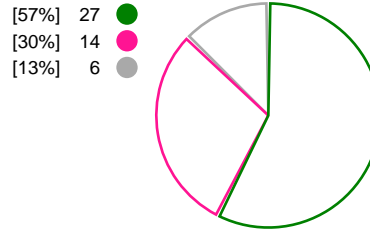

Match Statistics Overview

HC Podravka Vegeta (CRO)			FTC-Rail Cargo Hungaria (HUN)			
Total	1st half	2nd half		2nd half	1st half	Total
26	15	11	Goals	13	14	27
47	22	25	Shots	26	21	47
55%	68%	44%	Shot Percentage	50%	67%	57%
0	0	0	Turnovers	0	0	0
0	0	0	Rule Technical Fouls	0	0	0
55%	68%	44%	Attack Percentage	50%	67%	57%
39	18	21	Shots on Goal	23	18	41
83%	82%	84%	On Target Percentage	88%	86%	87%
14	4	10	Saves	9	3	12
34%	22%	43%	GK Save Percentage	45%	17%	32%
3	1	2	7m Goals	2	1	3
5	2	3	7m Shots	2	2	4
60%	50%	66%	7m Percentage	100%	50%	75%
1	0	0	Fast Break Goals	0	0	0
8	5	3	Powerplay goals	3	3	6
3	1	2	Shorthanded goals	2	2	4
3	3	2	Most goals in succession	3	2	3
3	2	1	Yellow Cards	0	1	1
3	1	2	2 min Suspension	3	3	6
0	0	0	Red Cards	0	0	0
2	1	1	Team Timeouts	2	1	3

Match Statistics Shots

HC Podravka Vegeta (CRO)

FTC-Rail Cargo Hungaria (HUN)

Total Shots (47)

1st Half Shots (22)

2nd Half Shots (25)

Total Shots (47)

2nd Half Shots (26)

1st Half Shots (21)

● Goals ● Saves ● Missed ● Posts ● Blocks

Player Statistics: HC Podravka Vegeta (CRO)

Goalkeeper	Total				All Saves/Shots					
No. Name	Saves	Shots	%	GC	7M	6M	9M	Wing	BT	FB
12 RISOVIC Jovana (SRB)	10	28	36	18	25% (1/4)	36% (4/11)	42% (3/7)	33% (2/6)		
16 ECIMOVIC Magdalena	4	13	31	9		33% (2/6)	50% (1/2)	20% (1/5)		
TOTALS	14	41	34	27	25% (1/4)	35% (6/17)	44% (4/9)	27% (3/11)		