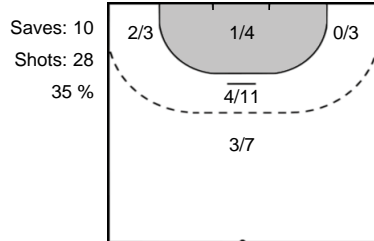

12 **RISOVIC Jovana**