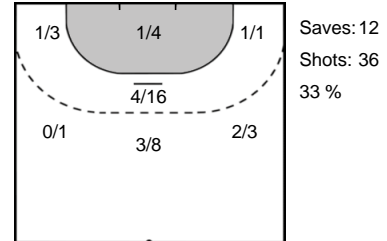

HC Podravka Vegeta (CRO)

FTC-Rail Cargo Hungaria (HUN)

12 **RISOVIC Jovana**

BIRO Blanka **16**

16 **ECIMOVIC Magdalena**

Legend

- %** Efficiency
- Ass.** Assists
- Pos.** Position
- GC.** Goals conceded
- 7M** 7-metre Shots
- W** Wing Shots (Right, Left)
- BT** Breakthrough (Right, Center, Left)
- FB** Fast Break
- 6M** 6-metre Shots
- 9M** 9-metre Shots (Right, Center, Left)
- FT** Free Throw
- ST** Steals
- BL** Blocks
- YC** Yellow Cards
- RC** Red Cards
- BC** Blue Cards
- 2m** 2 Minute Suspensions
- UP** Unassigned Position