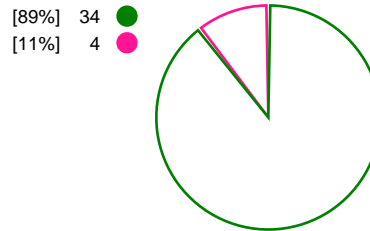

Match Statistics Shots

FTC-Rail Cargo Hungaria (HUN)

Metz Handball (FRA)

Total Shots (41)

1st Half Shots (21)

2nd Half Shots (20)

Total Shots (38)

2nd Half Shots (17)

1st Half Shots (21)

● Goals ● Saves ● Missed ● Posts ● Blocks

Player Statistics: FTC-Rail Cargo Hungaria (HUN)

| Goalkeeper | Total | | | | All Saves/Shots | | | | | |
|-------------------|----------|-----------|-----------|-----------|-----------------|-------------------|------------------|-----------------|----|----|
| No. Name | Saves | Shots | % | GC | 7M | 6M | 9M | Wing | BT | FB |
| 16 BIRO Blanka | 4 | 32 | 12 | 28 | 0% (0/2) | 15% (3/19) | 16% (1/6) | 0% (0/5) | | |
| 31 SZEMEREY Zsofi | 0 | 5 | 0 | 5 | | 0% (0/5) | | | | |
| TOTALS | 4 | 37 | 11 | 33 | 0% (0/2) | 12% (3/24) | 16% (1/6) | 0% (0/5) | | |