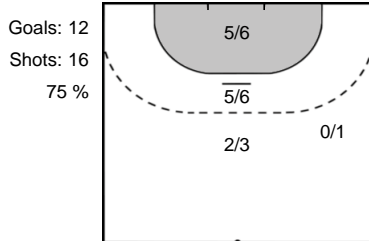

42 KLUJBER
Katrin Gitta