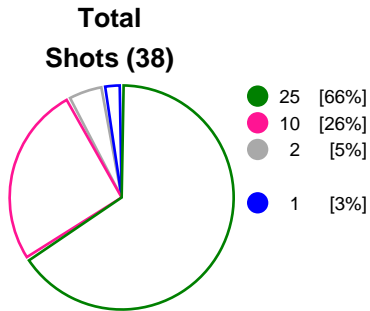

Match Statistics Shots

IK Sävehof (SWE)

HC Eurofarm Rabotnik (MKD)

● Goals ● Saves ● Missed ● Posts ● Blocks

Player Statistics: IK Sävehof (SWE)

Goalkeeper	Total				All Saves/Shots					
No. Name	Saves	Shots	%	GC	7M	6M	9M	Wing	BT	FB
16 BJÖRGVINSSON Agust Elí (ISL)	14	38	37	24	50% (1/2)	16% (2/12)	38% (5/13)	55% (5/9)		
TOTALS	14	38	37	24	50% (1/2)	16% (2/12)	38% (5/13)	55% (5/9)		

Player	Total				All Goals/Shots							Additional			Punishments		
No. Name	Pos.	Goals	Shots	%	7M	7M%	6M	9M	Wing	BT	FB	Ass.	ST	BL	YC	2m	RC
3 BERLIN Emil		3	3	100			2/2	1/1									
4 THORBJÖRNSSON Tobias		0	0	0													
5 KONCZ Andras (HUN)		1	2	50			1/1	0/1									
6 BLANCHE Adam		0	0	0									1				
8 WEDBERG Gustaf		0	0	0													
9 AGA ECK Vetle (NOR)		1	3	33			0/1	1/2									
12 MÖLLER Simon		0	0	0													
14 RHASSON Henrik		0	0	0													
15 BOGOJEVIC William		3	7	43			1/1	2/6									
16 BJÖRGVINSSON Agust Elí (ISL)		0	0	0													
17 SPANTE Sebastian		1	2	50					1/2								
22 SALIHI Gzim		3	3	100				2/2								3	1
25 SUNAJKO Stefan (SRB)		5	7	71			3/3	1/1	1/3								
26 EDVARDSSON Jonathan		3	5	60			3/4	0/1					1				
34 KARLSSON Sebastian		5	6	83	1/2	50%	2/2		2/2								
UNASSIGNED		0	0	0												1	
Player TOTALS		25	38	66	1/2	50%	12/14	7/14	4/7			2			1	3	1

Officials	Punishments		
No. Name	YC	2m	RC
A BERNDTSSON Kristian			
B BERGGREN Emil			
C WEDBERG Marie			
D PALMQUIST Thomas			
TEAM			
TOTALS	1	3	1