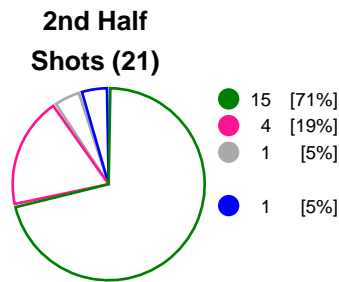

Match Statistics Shots

IK Sävehof (SWE)

HC Eurofarm Rabotnik (MKD)

● Goals ● Saves ● Missed ● Posts ● Blocks

Player Statistics: IK Sävehof (SWE)

Goalkeeper	Total				All Saves/Shots					
No. Name	Saves	Shots	%	GC	7M	6M	9M	Wing	BT	FB
16 BJÖRGVINSSON Agust Elí (ISL)	14	38	37	24	50% (1/2)	16% (2/12)	38% (5/13)	55% (5/9)		
TOTALS	14	38	37	24	50% (1/2)	16% (2/12)	38% (5/13)	55% (5/9)		

Player	Total				All Goals/Shots							Additional			Punishments		
No. Name	Pos.	Goals	Shots	%	7M	7M%	6M	9M	Wing	BT	FB	Ass.	ST	BL	YC	2m	RC
3 BERLIN Emil		3	3	100			2/2	1/1									
4 THORBJÖRNSSON Tobias		0	0	0													
5 KONCZ Andras (HUN)		1	2	50			1/1	0/1									
6 BLANCHE Adam		0	0	0									1				
8 WEDBERG Gustaf		0	0	0													
9 AGA ECK Vetle (NOR)		1	3	33			0/1	1/2									
12 MÖLLER Simon		0	0	0													
14 RHASSON Henrik		0	0	0													
15 BOGOJEVIC William		3	7	43			1/1	2/6									
16 BJÖRGVINSSON Agust Elí (ISL)		0	0	0													
17 SPANTE Sebastian		1	2	50					1/2								
22 SALIHI Gzim		3	3	100				2/2								3	1
25 SUNAJKO Stefan (SRB)		5	7	71			3/3	1/1	1/3								
26 EDVARDSSON Jonathan		3	5	60			3/4	0/1					1				
34 KARLSSON Sebastian		5	6	83	1/2	50%	2/2		2/2								
UNASSIGNED		0	0	0												1	
Player TOTALS		25	38	66	1/2	50%	12/14	7/14	4/7			2			1	3	1

Officials	Punishments		
No. Name	YC	2m	RC
A BERNDTSSON Kristian			
B BERGGREN Emil			
C WEDBERG Marie			
D PALMQUIST Thomas			
TEAM			
TOTALS	1	3	1