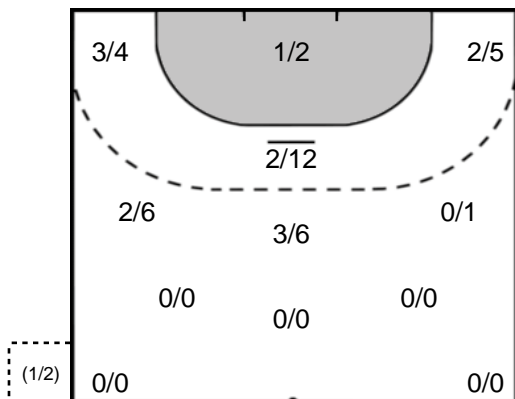

Goalkeeper Statistics

IK Sävehof (SWE)

HC Eurofarm Rabotnik (MKD)