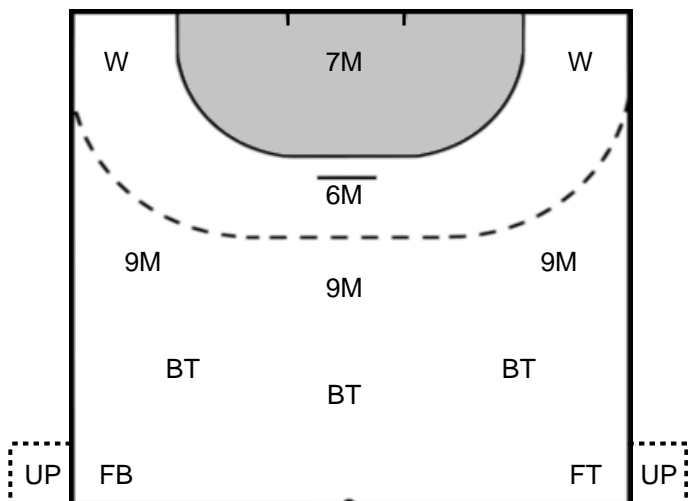

**17** SHEVELEV Olexandr

Goals: 1  
Shots: 1  
100 %

### Legend

- %** Efficiency
- Ass.** Assists
- Pos.** Position
- GC.** Goals conceded
- 7M** 7-metre Shots
- W** Wing Shots (Right, Left)
- BT** Breakthrough (Right, Center, Left)
- FB** Fast Break
- 6M** 6-metre Shots
- 9M** 9-metre Shots (Right, Center, Left)
- FT** Free Throw
- ST** Steals
- BL** Blocks
- YC** Yellow Cards
- RC** Red Cards
- BC** Blue Cards
- 2m** 2 Minute Suspensions
- UP** Unassigned Position