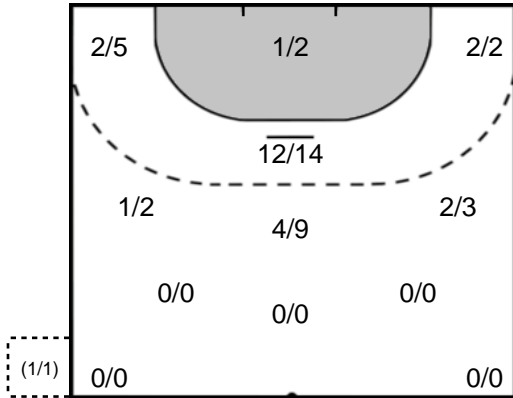

Team Statistics Attack

IK Sävehof (SWE)

HC Eurofarm Rabotnik (MKD)