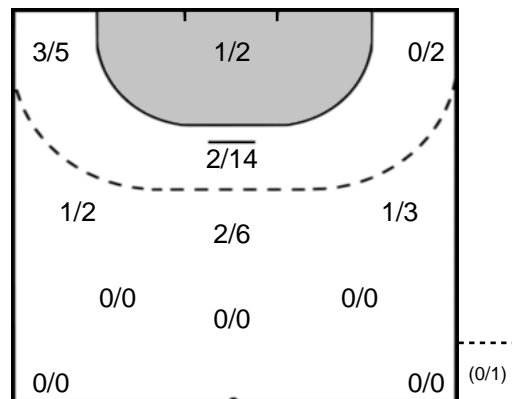

Goalkeeper Statistics

IK Sävehof (SWE)

HC Eurofarm Rabotnik (MKD)