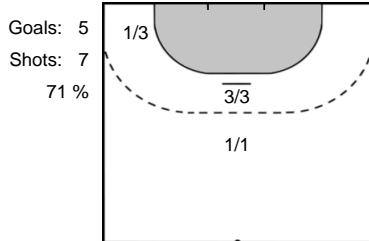

25 SUNAJKO Stefan