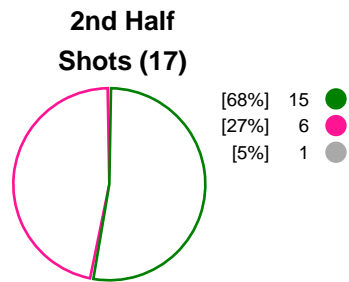

Match Statistics Shots

IK Sävehof (SWE)

HC Eurofarm Rabotnik (MKD)

● Goals ● Saves ● Missed ● Posts ● Blocks

Player Statistics: IK Sävehof (SWE)

Goalkeeper	Total				All Saves/Shots					
No. Name	Saves	Shots	%	GC	7M	6M	9M	Wing	BT	FB
16 BJÖRGVINSSON Agust Elí (ISL)	14	38	37	24	50% (1/2)	16% (2/12)	38% (5/13)	55% (5/9)		
TOTALS	14	38	37	24	50% (1/2)	16% (2/12)	38% (5/13)	55% (5/9)		

Player	Total				All Goals/Shots							Additional			Punishments		
No. Name	Pos.	Goals	Shots	%	7M	7M%	6M	9M	Wing	BT	FB	Ass.	ST	BL	YC	2m	RC
3 BERLIN Emil		3	3	100			2/2	1/1									
4 THORBJÖRNSSON Tobias		0	0	0													
5 KONCZ Andras (HUN)		1	2	50			1/1	0/1									
6 BLANCHE Adam		0	0	0									1				
8 WEDBERG Gustaf		0	0	0													
9 AGA ECK Vetle (NOR)		1	3	33			0/1	1/2									
12 MÖLLER Simon		0	0	0													
14 RHASSON Henrik		0	0	0													
15 BOGOJEVIC William		3	7	43			1/1	2/6									
16 BJÖRGVINSSON Agust Elí (ISL)		0	0	0													
17 SPANTE Sebastian		1	2	50					1/2								
22 SALIHI Gzim		3	3	100				2/2								3	1
25 SUNAJKO Stefan (SRB)		5	7	71			3/3	1/1	1/3								
26 EDVARDSSON Jonathan		3	5	60			3/4	0/1					1				
34 KARLSSON Sebastian		5	6	83	1/2	50%	2/2		2/2								
UNASSIGNED		0	0	0												1	
Player TOTALS		25	38	66	1/2	50%	12/14	7/14	4/7			2			1	3	1

Officials	Punishments		
No. Name	YC	2m	RC
A BERNDTSSON Kristian			
B BERGGREN Emil			
C WEDBERG Marie			
D PALMQUIST Thomas			
TEAM			
TOTALS	1	3	1