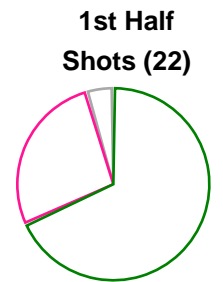

Match Statistics Shots

IK Sävehof (SWE)

HC Eurofarm Rabotnik (MKD)

● Goals ● Saves ● Missed ● Posts ● Blocks

Player Statistics: IK Sävehof (SWE)

Goalkeeper	Total				All Saves/Shots					
No. Name	Saves	Shots	%	GC	7M	6M	9M	Wing	BT	FB
16 BJÖRGVINSSON Agust Elí (ISL)	14	38	37	24	50% (1/2)	16% (2/12)	38% (5/13)	55% (5/9)		
TOTALS	14	38	37	24	50% (1/2)	16% (2/12)	38% (5/13)	55% (5/9)		

Player	Total				All Goals/Shots							Additional			Punishments		
No. Name	Pos.	Goals	Shots	%	7M	7M%	6M	9M	Wing	BT	FB	Ass.	ST	BL	YC	2m	RC
3 BERLIN Emil		3	3	100			2/2	1/1									
4 THORBJÖRNSSON Tobias		0	0	0													
5 KONCZ Andras (HUN)		1	2	50			1/1	0/1									
6 BLANCHE Adam		0	0	0									1				
8 WEDBERG Gustaf		0	0	0													
9 AGA ECK Vetle (NOR)		1	3	33			0/1	1/2									
12 MÖLLER Simon		0	0	0													
14 RHASSON Henrik		0	0	0													
15 BOGOJEVIC William		3	7	43			1/1	2/6									
16 BJÖRGVINSSON Agust Elí (ISL)		0	0	0													
17 SPANTE Sebastian		1	2	50					1/2								
22 SALIHI Gzim		3	3	100				2/2								3	1
25 SUNAJKO Stefan (SRB)		5	7	71			3/3	1/1	1/3								
26 EDVARDSSON Jonathan		3	5	60			3/4	0/1					1				
34 KARLSSON Sebastian		5	6	83	1/2	50%	2/2		2/2								
UNASSIGNED		0	0	0												1	
Player TOTALS		25	38	66	1/2	50%	12/14	7/14	4/7			2			1	3	1

Officials	Punishments		
No. Name	YC	2m	RC
A BERNDTSSON Kristian			
B BERGGREN Emil			
C WEDBERG Marie			
D PALMQUIST Thomas			
TEAM			
TOTALS	1	3	1