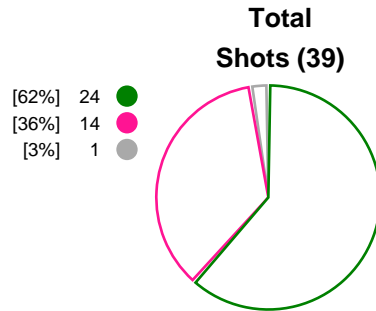

Match Statistics Shots

IK Sävehof (SWE)

HC Eurofarm Rabotnik (MKD)

● Goals ● Saves ● Missed ● Posts ● Blocks

Player Statistics: IK Sävehof (SWE)

Goalkeeper	Total				All Saves/Shots					
No. Name	Saves	Shots	%	GC	7M	6M	9M	Wing	BT	FB
16 BJÖRGVINSSON Agust Elí (ISL)	14	38	37	24	50% (1/2)	16% (2/12)	38% (5/13)	55% (5/9)		
TOTALS	14	38	37	24	50% (1/2)	16% (2/12)	38% (5/13)	55% (5/9)		

Player	Total				All Goals/Shots							Additional			Punishments		
No. Name	Pos.	Goals	Shots	%	7M	7M%	6M	9M	Wing	BT	FB	Ass.	ST	BL	YC	2m	RC
3 BERLIN Emil		3	3	100			2/2	1/1									
4 THORBJÖRNSSON Tobias		0	0	0													
5 KONCZ Andras (HUN)		1	2	50			1/1	0/1									
6 BLANCHE Adam		0	0	0									1				
8 WEDBERG Gustaf		0	0	0													
9 AGA ECK Vetle (NOR)		1	3	33			0/1	1/2									
12 MÖLLER Simon		0	0	0													
14 RHASSON Henrik		0	0	0													
15 BOGOJEVIC William		3	7	43			1/1	2/6									
16 BJÖRGVINSSON Agust Elí (ISL)		0	0	0													
17 SPANTE Sebastian		1	2	50					1/2								
22 SALIHI Gzim		3	3	100				2/2								3	1
25 SUNAJKO Stefan (SRB)		5	7	71			3/3	1/1	1/3								
26 EDVARDSSON Jonathan		3	5	60			3/4	0/1					1				
34 KARLSSON Sebastian		5	6	83	1/2	50%	2/2		2/2								
UNASSIGNED		0	0	0												1	
Player TOTALS		25	38	66	1/2	50%	12/14	7/14	4/7			2			1	3	1

Officials	Punishments		
No. Name	YC	2m	RC
A BERNDTSSON Kristian			
B BERGGREN Emil			
C WEDBERG Marie			
D PALMQUIST Thomas			
TEAM			
TOTALS	1	3	1