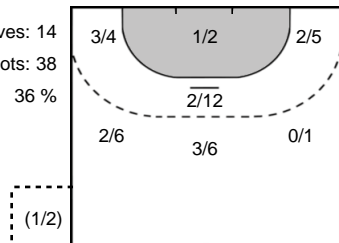

16 BJÖRGVINSSON
Agust Elí

Saves: 14
Shots: 38
36 %