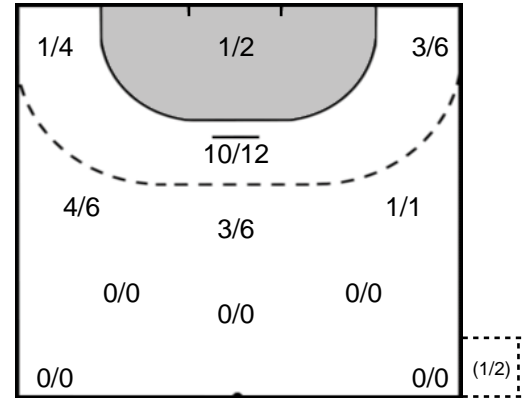

Team Statistics Attack

IK Sävehof (SWE)

HC Eurofarm Rabotnik (MKD)