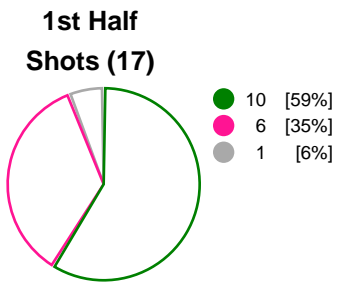

Match Statistics Shots

IK Sävehof (SWE)

HC Eurofarm Rabotnik (MKD)

● Goals ● Saves ● Missed ● Posts ● Blocks

Player Statistics: IK Sävehof (SWE)

Goalkeeper	Total				All Saves/Shots					
No. Name	Saves	Shots	%	GC	7M	6M	9M	Wing	BT	FB
16 BJÖRGVINSSON Agust Elí (ISL)	14	38	37	24	50% (1/2)	16% (2/12)	38% (5/13)	55% (5/9)		
TOTALS	14	38	37	24	50% (1/2)	16% (2/12)	38% (5/13)	55% (5/9)		

Player	Total				All Goals/Shots							Additional			Punishments		
No. Name	Pos.	Goals	Shots	%	7M	7M%	6M	9M	Wing	BT	FB	Ass.	ST	BL	YC	2m	RC
3 BERLIN Emil		3	3	100			2/2	1/1									
4 THORBJÖRNSSON Tobias		0	0	0													
5 KONCZ Andras (HUN)		1	2	50			1/1	0/1									
6 BLANCHE Adam		0	0	0									1				
8 WEDBERG Gustaf		0	0	0													
9 AGA ECK Vetle (NOR)		1	3	33			0/1	1/2									
12 MÖLLER Simon		0	0	0													
14 RHASSON Henrik		0	0	0													
15 BOGOJEVIC William		3	7	43			1/1	2/6									
16 BJÖRGVINSSON Agust Elí (ISL)		0	0	0													
17 SPANTE Sebastian		1	2	50					1/2								
22 SALIHI Gzim		3	3	100				2/2								3	1
25 SUNAJKO Stefan (SRB)		5	7	71			3/3	1/1	1/3								
26 EDVARDSSON Jonathan		3	5	60			3/4	0/1					1				
34 KARLSSON Sebastian		5	6	83	1/2	50%	2/2		2/2								
UNASSIGNED		0	0	0												1	
Player TOTALS		25	38	66	1/2	50%	12/14	7/14	4/7			2			1	3	1

Officials	Punishments		
No. Name	YC	2m	RC
A BERNDTSSON Kristian			
B BERGGREN Emil			
C WEDBERG Marie			
D PALMQUIST Thomas			
TEAM			
TOTALS	1	3	1