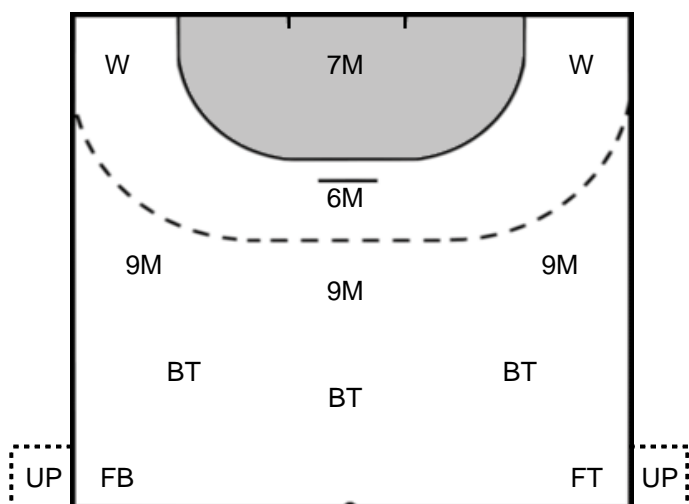

Legend

- %** Efficiency
- Pos.** Position
- 7M** 7-metre Shots
- W** Wing Shots (Right, Left)
- BT** Breakthrough (Right, Center, Left)
- FB** Fast Break
- 6M** 6-metre Shots
- 9M** 9-metre Shots (Right, Center, Left)
- FT** Free Throw
- YC** Yellow Cards
- RC** Red Cards
- BC** Blue Cards
- 2m** 2 Minute Suspensions
- UP** Unassigned Position