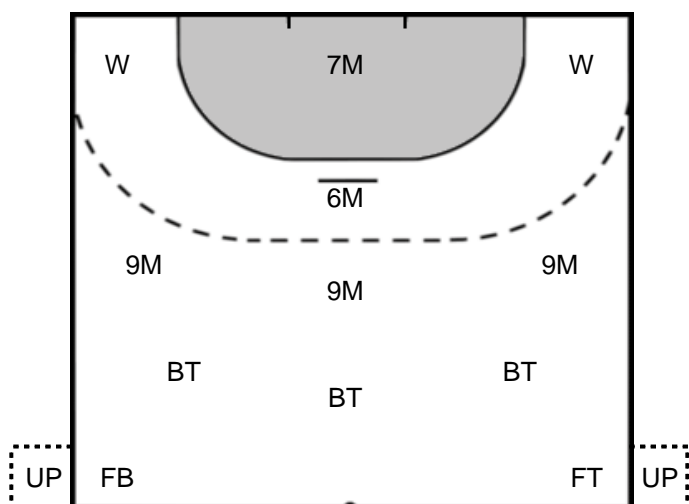

Goals received: 13

15 KOHORST
Madita

Goals received: 1

1 VAN DE POLDER
Jesse

Goals received: 1

Legend

- %** Efficiency
- Pos.** Position
- 7M** 7-metre Shots
- W** Wing Shots (Right, Left)
- BT** Breakthrough (Right, Center, Left)
- FB** Fast Break
- 6M** 6-metre Shots
- 9M** 9-metre Shots (Right, Center, Left)
- FT** Free Throw
- YC** Yellow Cards
- RC** Red Cards
- BC** Blue Cards
- 2m** 2 Minute Suspensions
- UP** Unassigned Position