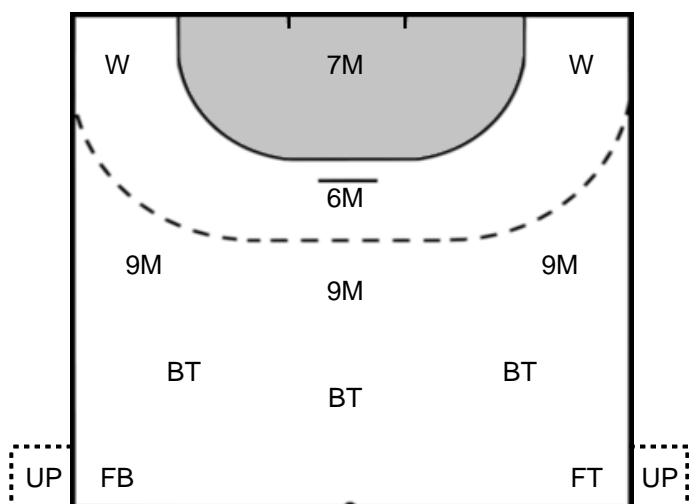

Team Esbjerg (DEN)

12 GRANLUND
Rikke Marie

Goals received: 9

1 TOFT
Sandra

Goals received: 10

Legend

- %** Efficiency
- Pos.** Position
- 7M** 7-metre Shots
- W** Wing Shots (Right, Left)
- BT** Breakthrough (Right, Center, Left)
- FB** Fast Break
- 6M** 6-metre Shots
- 9M** 9-metre Shots (Right, Center, Left)
- FT** Free Throw
- YC** Yellow Cards
- RC** Red Cards
- BC** Blue Cards
- 2m** 2 Minute Suspensions
- UP** Unassigned Position