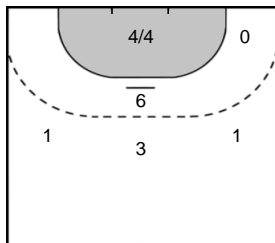

1 **LIDEN**
Stine

Goals received: 15