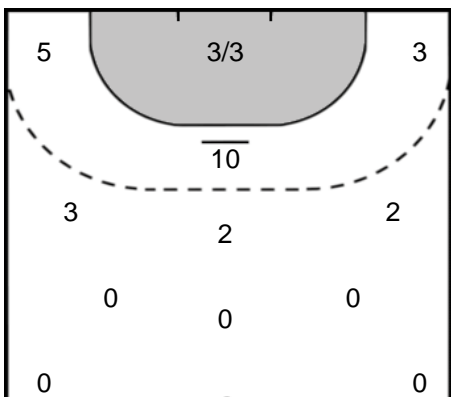

Team Statistics Attack

Storhamar Handball Elite (NOR)