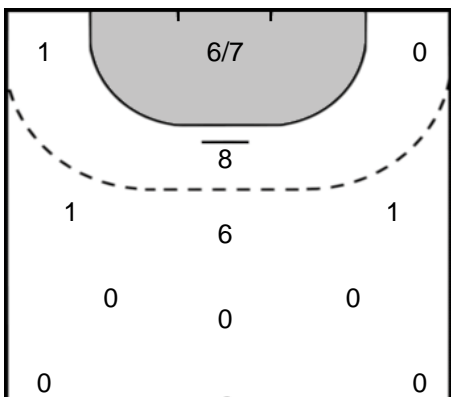

HOHA
Paula Bianca **13**

Goals: 1

11 ENKERUD
Tonje

Goals: 4

20 SOLBERG SVELE
Mia

Goals: 1

Goalkeeper Statistics

Storhamar Handball Elite (NOR)

Legend

- %** Efficiency
- Pos.** Position
- 7M** 7-metre Shots
- W** Wing Shots (Right, Left)
- BT** Breakthrough (Right, Center, Left)
- FB** Fast Break
- 6M** 6-metre Shots
- 9M** 9-metre Shots (Right, Center, Left)
- FT** Free Throw
- YC** Yellow Cards
- RC** Red Cards
- BC** Blue Cards
- 2m** 2 Minute Suspensions
- UP** Unassigned Position