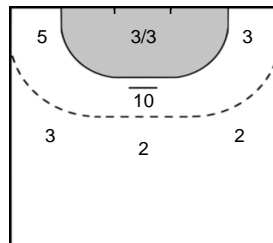

DIAS MORESCHI
Gabriela Goncalves

1

Goals received: 28