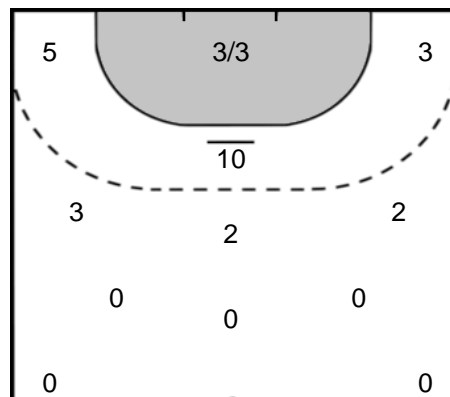

Sports Club Magura Cisnadia (ROU)