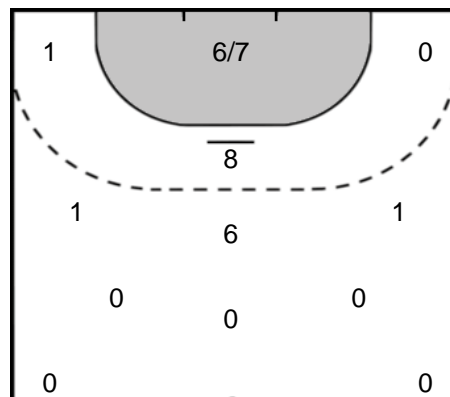

Sports Club Magura Cisnatie (ROU)