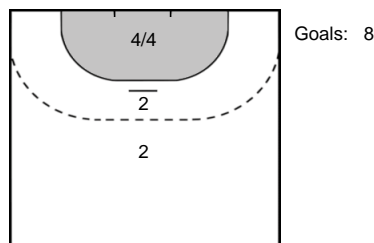

14 MOLDOVAN Ada Emilia