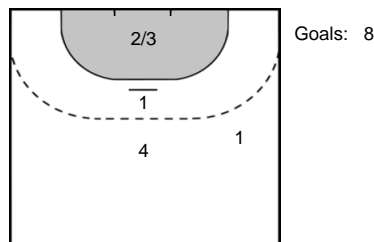

9 BOLJEVIC Jasna