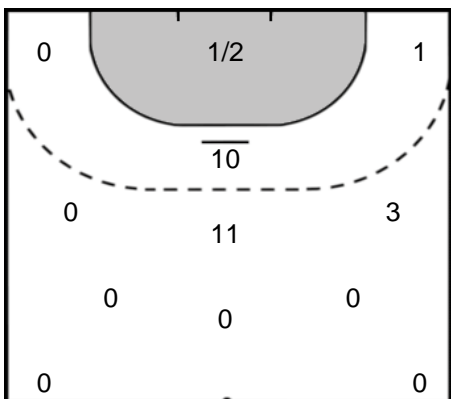

Goalkeeper Statistics

Sports Club Magura Cisnadia (ROU)