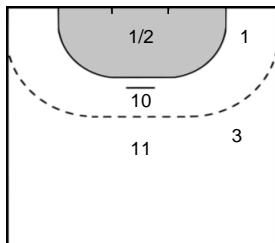

1 **DIAS MORESCHI**
Gabriela Goncalves

Goals received: 26