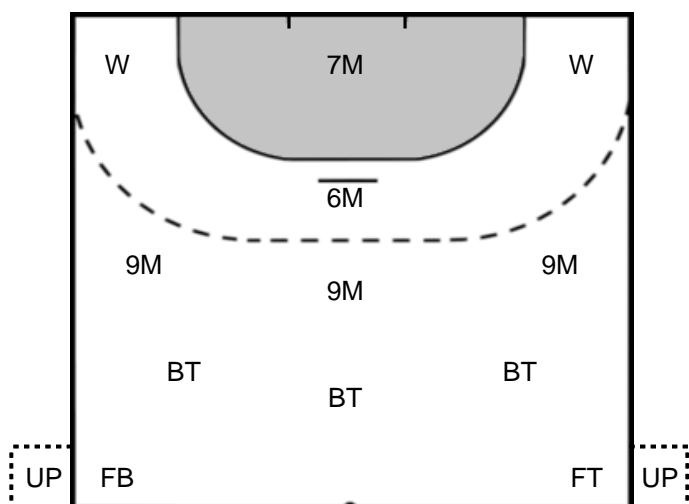

- %** Efficiency
- Pos.** Position
- 7M** 7-metre Shots
- W** Wing Shots (Right, Left)
- BT** Breakthrough (Right, Center, Left)
- FB** Fast Break
- 6M** 6-metre Shots
- 9M** 9-metre Shots (Right, Center, Left)
- FT** Free Throw
- YC** Yellow Cards
- RC** Red Cards
- BC** Blue Cards
- 2m** 2 Minute Suspensions
- UP** Unassigned Position