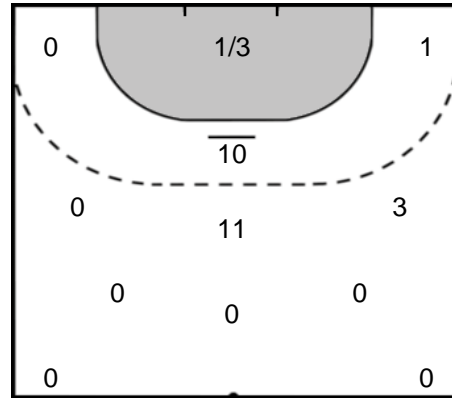

Team Statistics Attack

Sports Club Magura Cisnadia (ROU)

Storhamar Handball Elite (NOR)