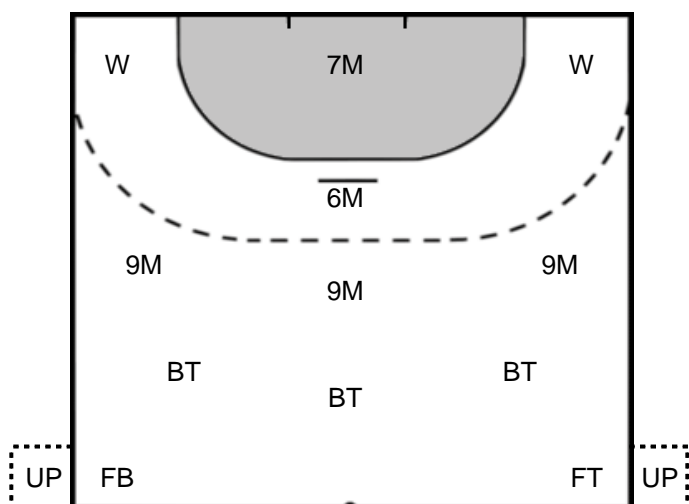

20 DUMANSKA
Yuliya

Goals received: 20

21 BLAZEK
Petra

Goals received: 1

Legend

- %** Efficiency
- Pos.** Position
- 7M** 7-metre Shots
- W** Wing Shots (Right, Left)
- BT** Breakthrough (Right, Center, Left)
- FB** Fast Break
- 6M** 6-metre Shots
- 9M** 9-metre Shots (Right, Center, Left)
- FT** Free Throw
- YC** Yellow Cards
- RC** Red Cards
- BC** Blue Cards
- 2m** 2 Minute Suspensions
- UP** Unassigned Position