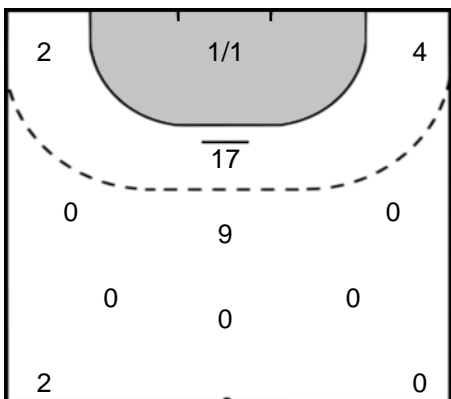

Team Statistics Attack

SCM Ramnicu Valcea (ROU)