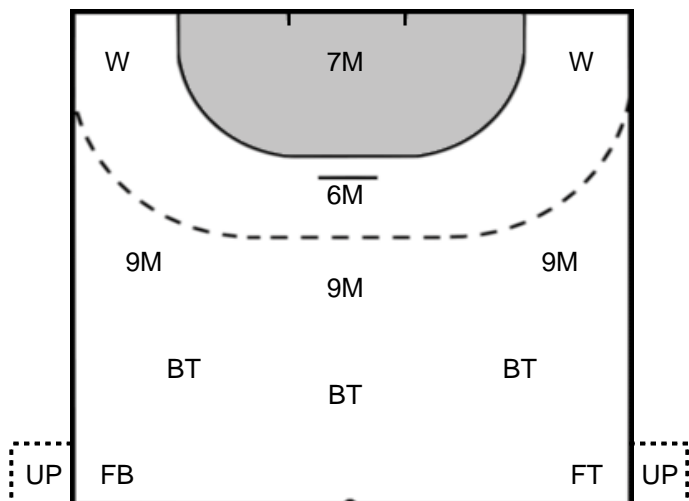

TROXLER
Laila **42**

Goals received: 30

16 CSAPO
Kyra Viven

Goals received: 7

SCHÜPBACH
Lea **33**

Goals received: 13

Legend

- %** Efficiency
- Pos.** Position
- 7M** 7-metre Shots
- W** Wing Shots (Right, Left)
- BT** Breakthrough (Right, Center, Left)
- FB** Fast Break
- 6M** 6-metre Shots
- 9M** 9-metre Shots (Right, Center, Left)
- FT** Free Throw
- YC** Yellow Cards
- RC** Red Cards
- BC** Blue Cards
- 2m** 2 Minute Suspensions
- UP** Unassigned Position