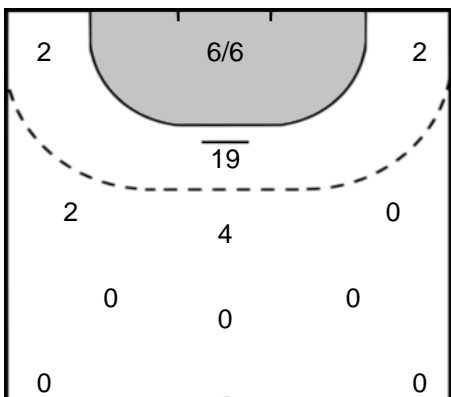

Goalkeeper Statistics

SPONO Eagles (SUI)