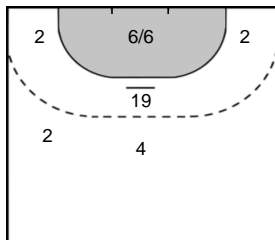

TOMASEVIC
Katarina **27**

Goals received: 19

Legend

- %** Efficiency
- Pos.** Position
- 7M** 7-metre Shots
- W** Wing Shots (Right, Left)
- BT** Breakthrough (Right, Center, Left)
- FB** Fast Break
- 6M** 6-metre Shots
- 9M** 9-metre Shots (Right, Center, Left)
- FT** Free Throw
- YC** Yellow Cards
- RC** Red Cards
- BC** Blue Cards
- 2m** 2 Minute Suspensions
- UP** Unassigned Position