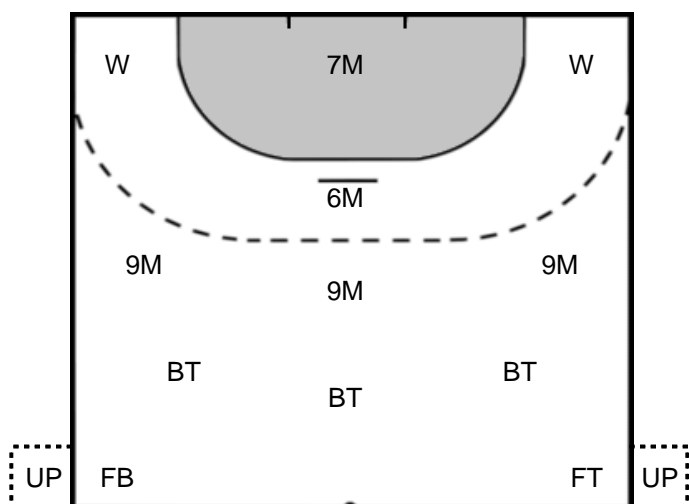

SERAFIMOVSKA
Mateja **1**

Goals received: 10

SLEJTROVA
Marketa **12**

Goals received: 5

Legend

- %** Efficiency
- Pos.** Position
- 7M** 7-metre Shots
- W** Wing Shots (Right, Left)
- BT** Breakthrough (Right, Center, Left)
- FB** Fast Break
- 6M** 6-metre Shots
- 9M** 9-metre Shots (Right, Center, Left)
- FT** Free Throw
- YC** Yellow Cards
- RC** Red Cards
- BC** Blue Cards
- 2m** 2 Minute Suspensions
- UP** Unassigned Position