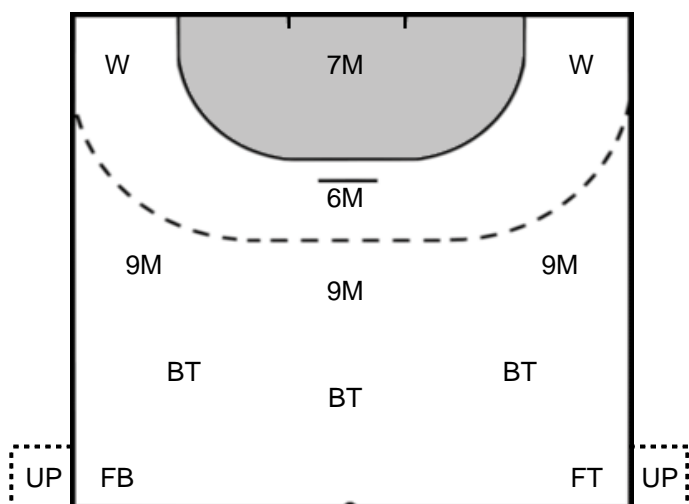

## Legend

- %** Efficiency
- Pos.** Position
- 7M** 7-metre Shots
- W** Wing Shots (Right, Left)
- BT** Breakthrough (Right, Center, Left)
- FB** Fast Break
- 6M** 6-metre Shots
- 9M** 9-metre Shots (Right, Center, Left)
- FT** Free Throw
- YC** Yellow Cards
- RC** Red Cards
- BC** Blue Cards
- 2m** 2 Minute Suspensions
- UP** Unassigned Position