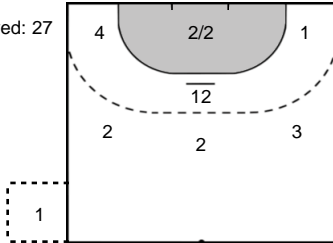

12 NENEZIC
Ljubica

Goals received: 27