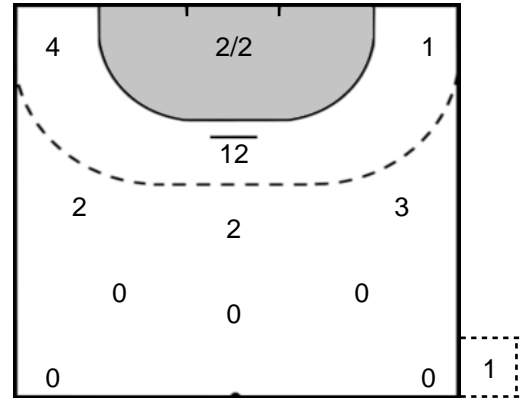

Team Statistics Attack

Kastamonu Belediyesi GSK (TUR)

LC Brühl Handball (SUI)