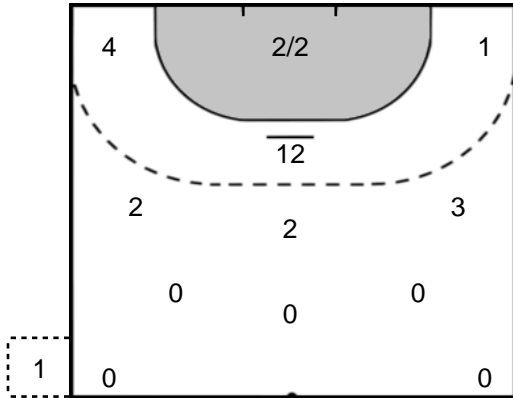

Goalkeeper Statistics

Kastamonu Belediyesi GSK (TUR)